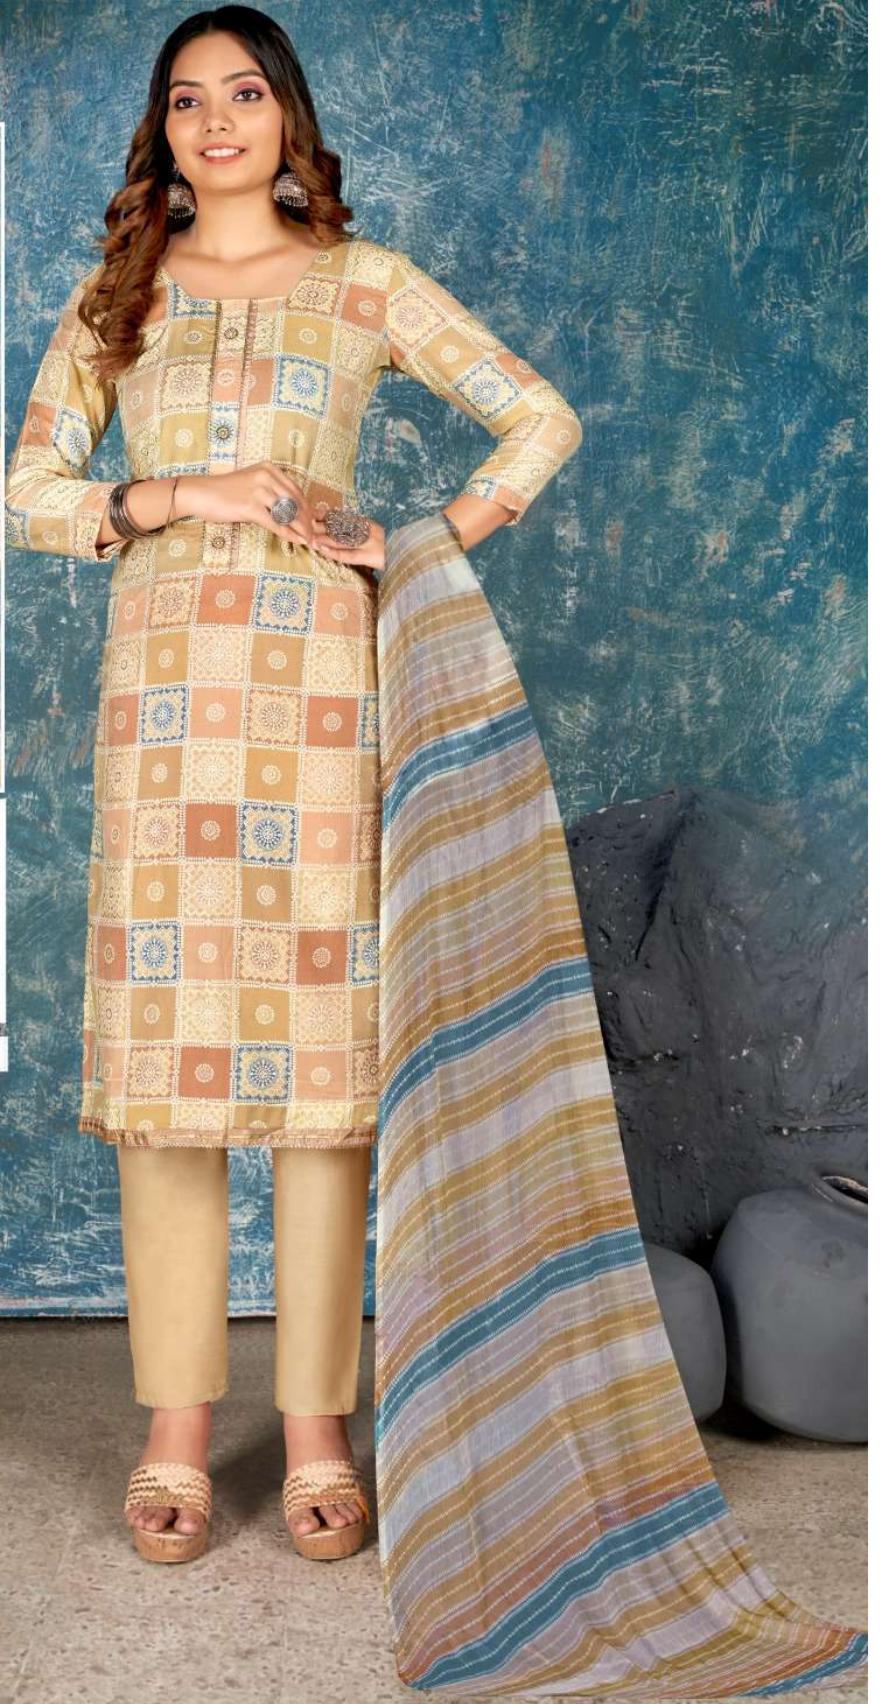

Top :- Pure Cotton Linen Foil Print With Ethnic Work.

Bottom :- Pure Cotton Solid Dyed.

Dupatta :- Pure Bemberg Print.

2147-A