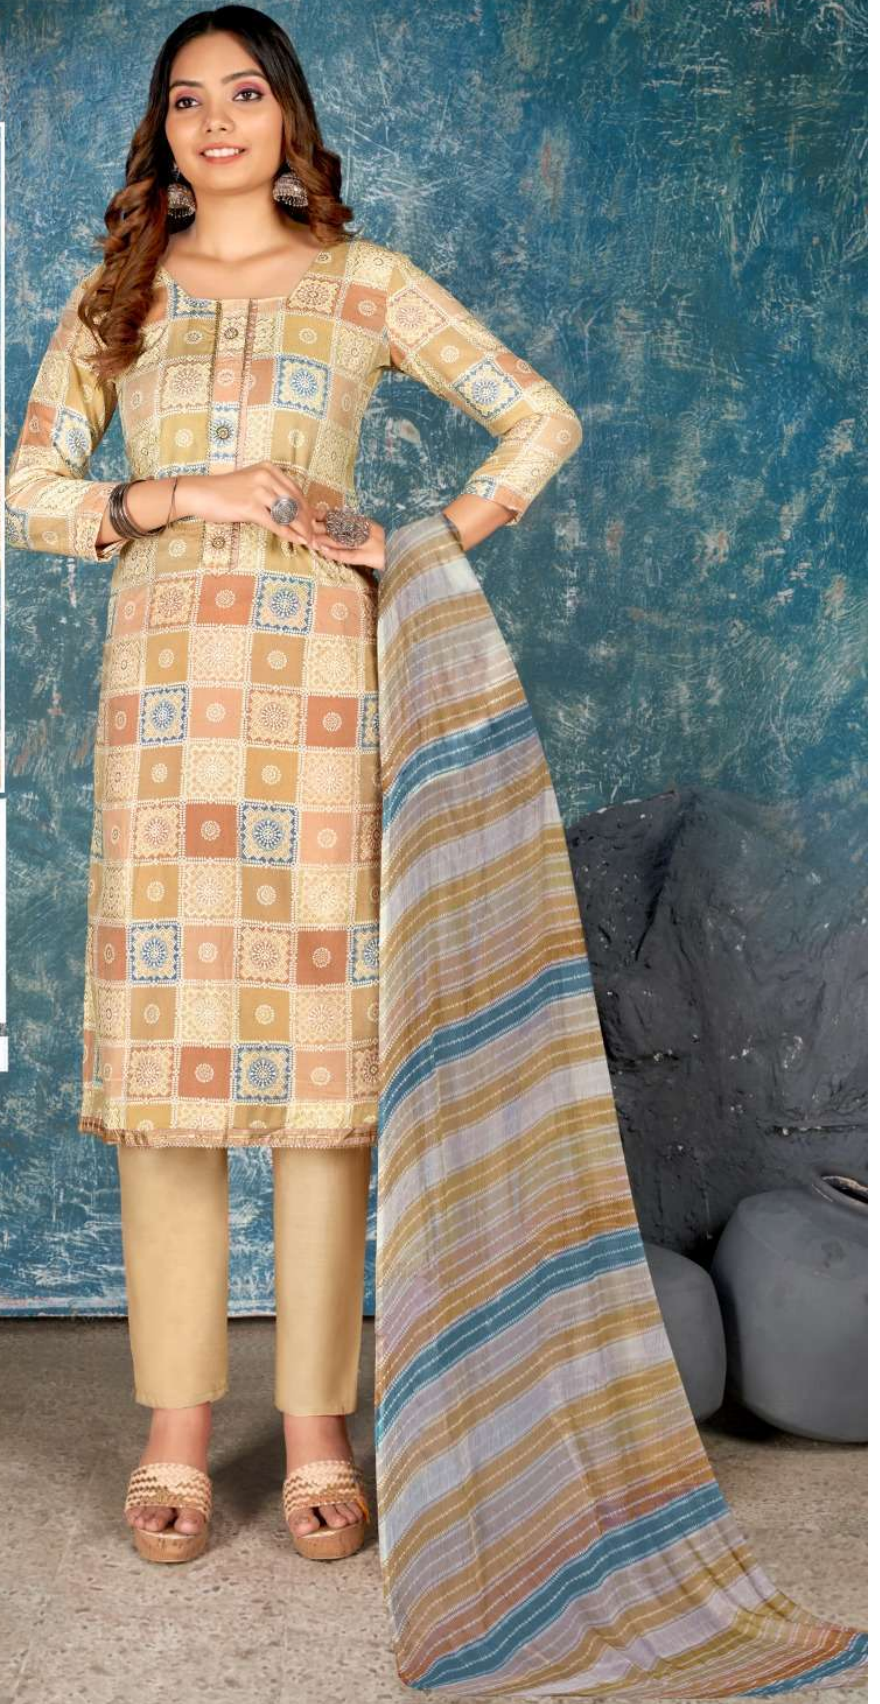

Gipson[®]
PRINT Pvt Ltd.

Gipson[®]
PRINT Pvt Ltd.

KIA

Top :- Pure Cotton Linen Foil
Print With Ethnic Work.

Bottom :- Pure Cotton Solid Dyed.

Dupatta :- Pure Bemberg Print.

2146-A

KLN

Top :- Pure Cotton Linen Foil
Print With Ethnic Work.

Bottom :- Pure Cotton Solid Dyed.

Dupatta :- Pure Bemberg Print.

2146-B

KLN

Top :- Pure Cotton Linen Foil
Print With Ethnic Work.

Bottom :- Pure Cotton Solid Dyed.

Dupatta :- Pure Bemberg Print.

2146-C

KLN

Top :- Pure Cotton Linen Foil
Print With Ethnic Work.

Bottom :- Pure Cotton Solid Dyed.

Dupatta :- Pure Bemberg Print.

2146-D

Always No.1
A PRODUCT BY
Lipson®

Bottom :- Pure Cotton Solid Dyed.

Dupatta :- Pure Bemberg Print.

2147-A

KVA

Top :- Pure Cotton Linen Foil
Print With Ethnic Work.

Bottom :- Pure Cotton Solid Dyed.

Dupatta :- Pure Bemberg Print.

2147-B