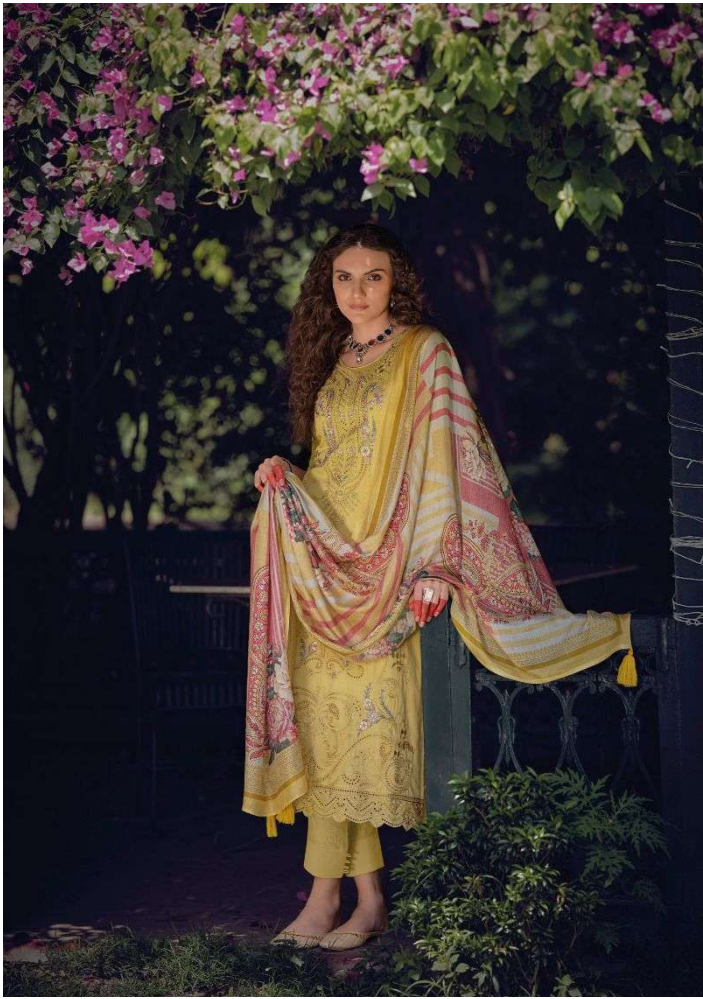

ZOHA

LUXURY lawn 23

CINDERELLA  
Dussehra  
Sangeeta

\*\*\*\*\* IMPRESSIVE  
10345

\*\*\*\*\* IMPRESSIVE \*\*\*\*\*

  
GINGERELLA  
Dress to  
Succeed

\*\*\*\*\* EXCELLENT \*\*\*\*\*

10346