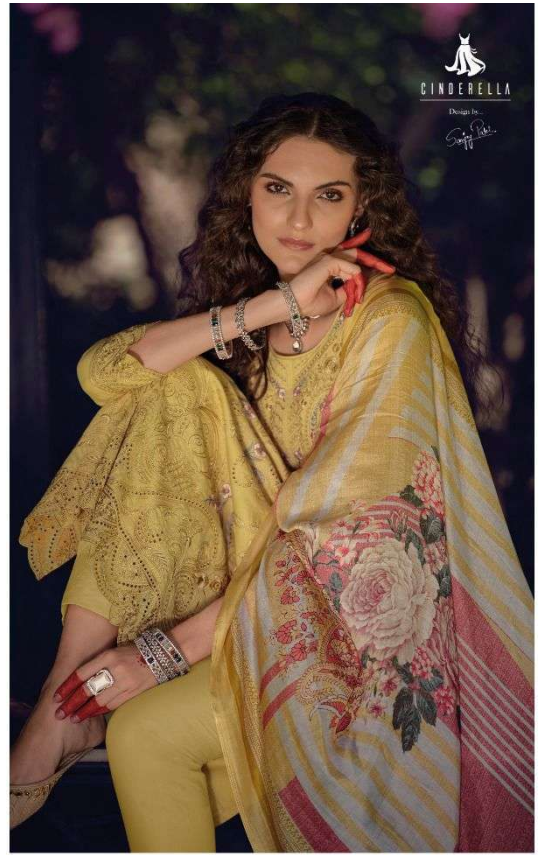

ZOHA

LUXURY lawn 23

CINDERELLA  
Dussehra  
Sangeeta

\*\*\*\*\* IMPRESSIVE  
10345

\*\*\*\*\* IMPRESSIVE \*\*\*\*\*

  
GINGERELLA  
Dress to  
Succeed

\*\*\*\*\* EXCELLENT \*\*\*\*\*

10346