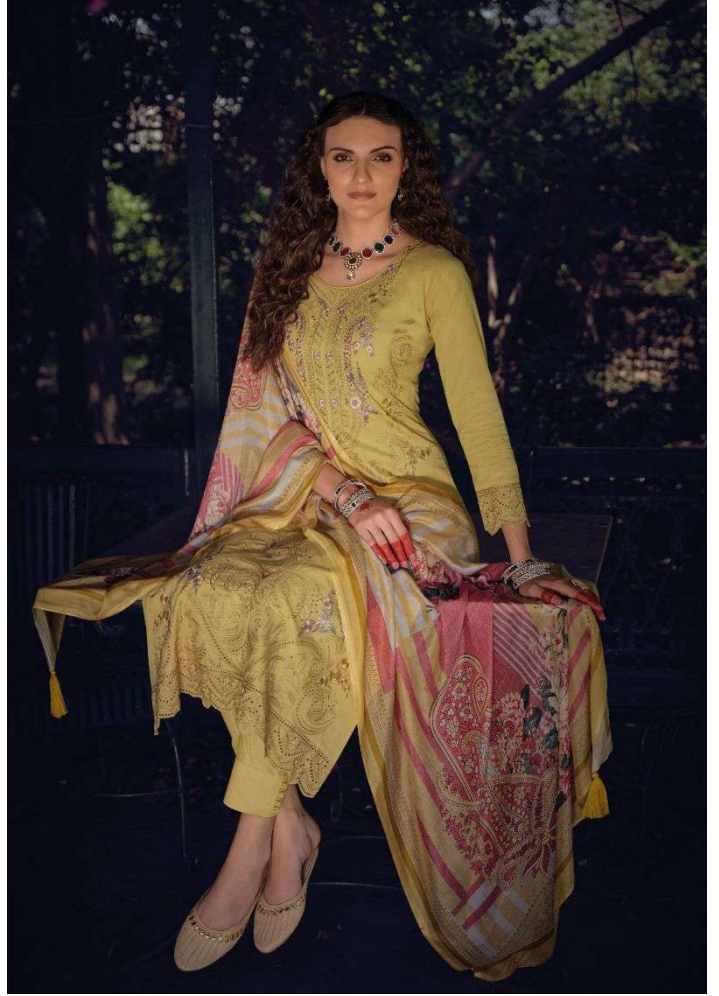

ZOHA

LUXURY lawn 23

CINDERELLA  
Dussehra  
Sangeeta

\*\*\*\*\* IMPRESSIVE  
10345

\*\*\*\*\* IMPRESSIVE \*\*\*\*\*

  
GINGERELLA  
Dress to  
Succeed

\*\*\*\*\* EXCELLENT \*\*\*\*\*

10346