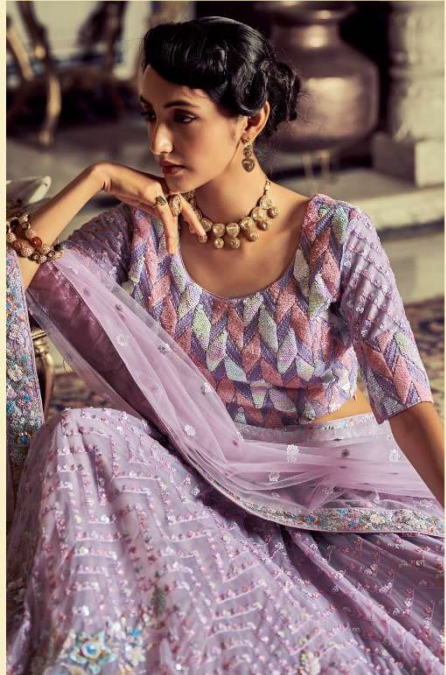

ARYA DESIGNS