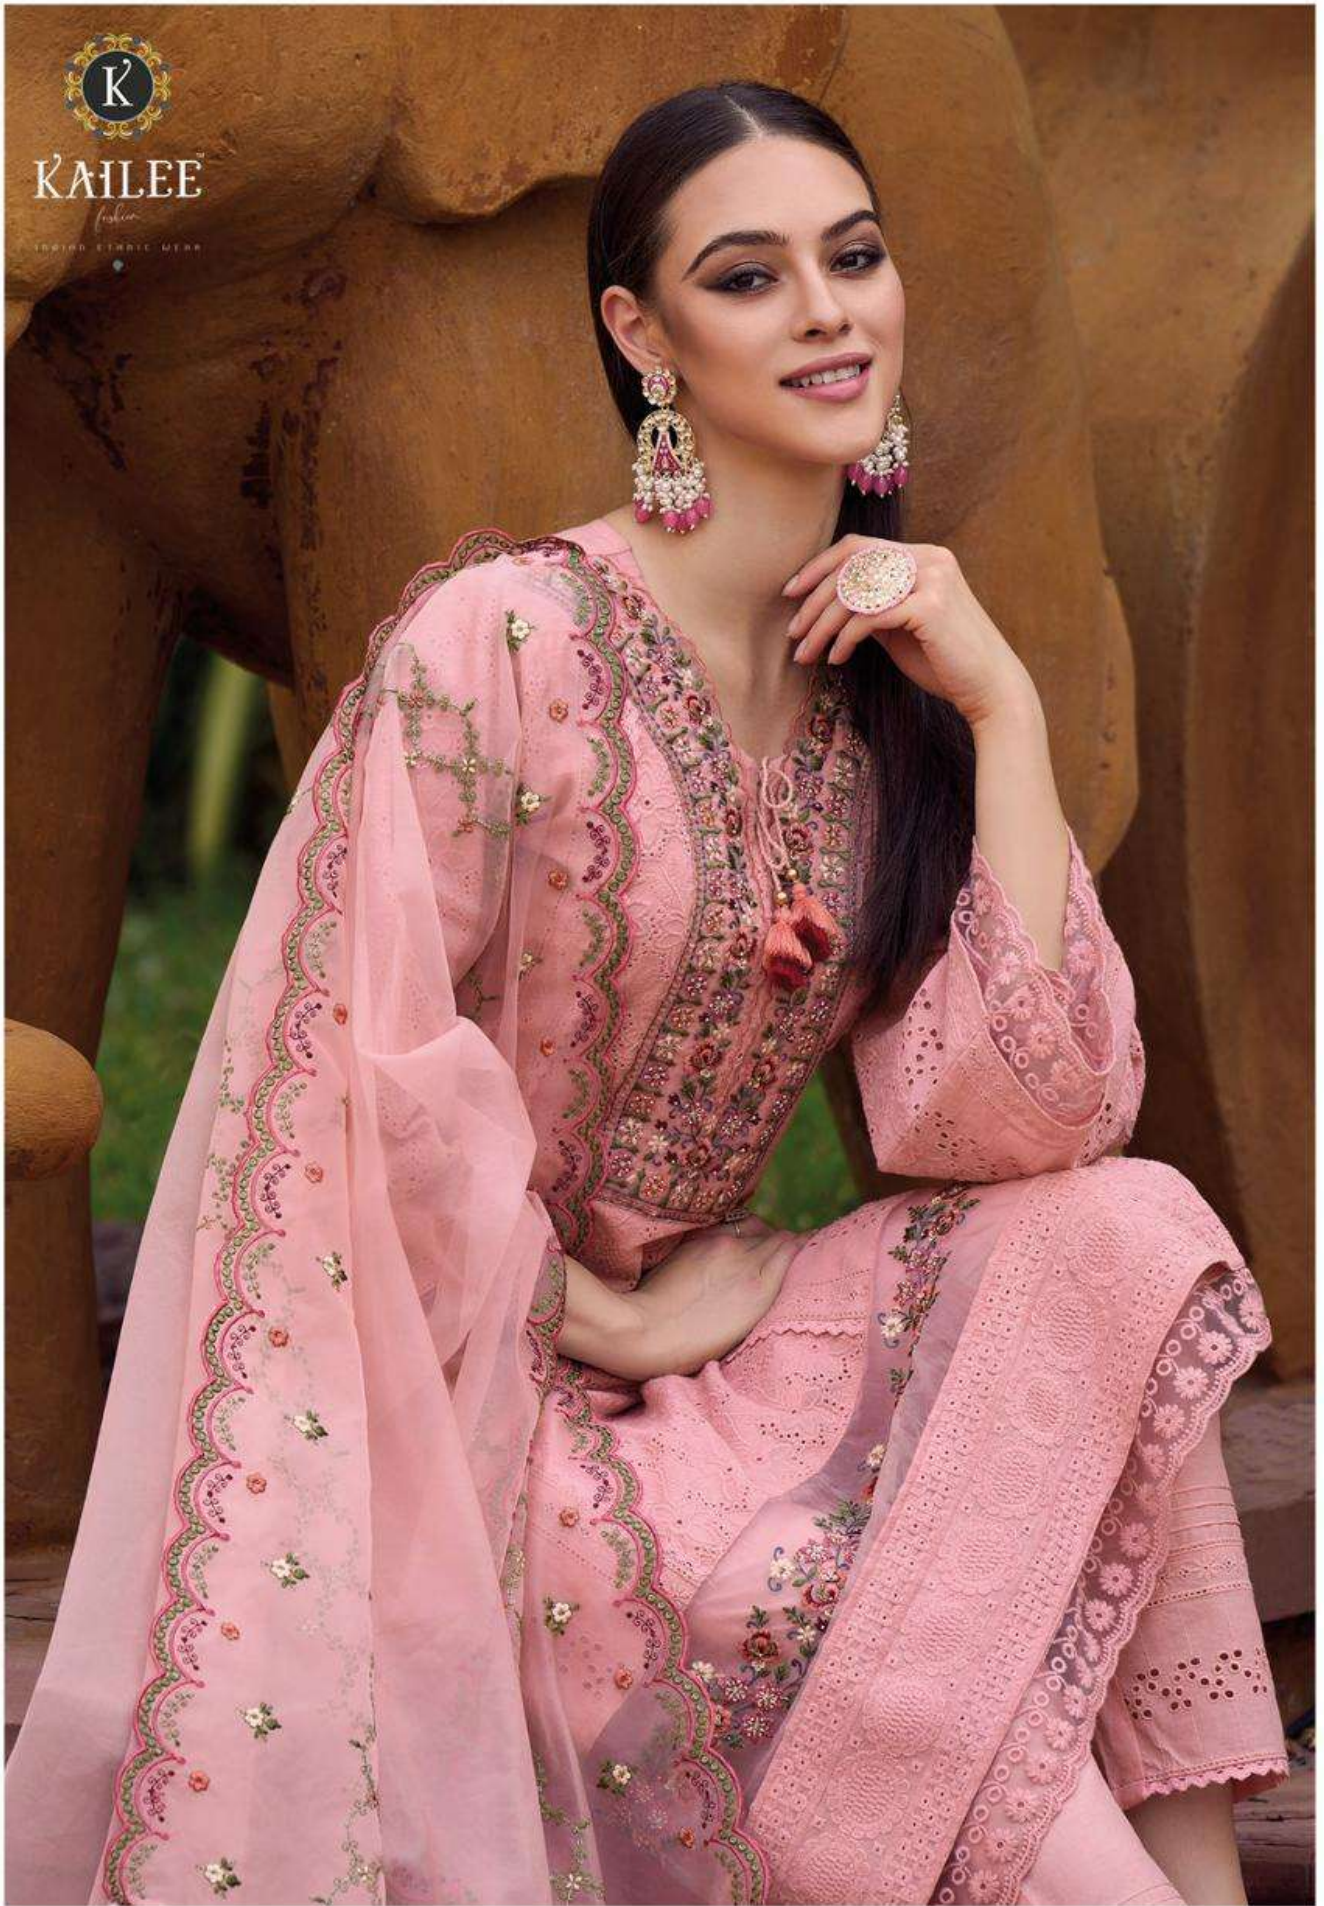

KAILEE

fashion

INDIAN ETHNIC WEAR