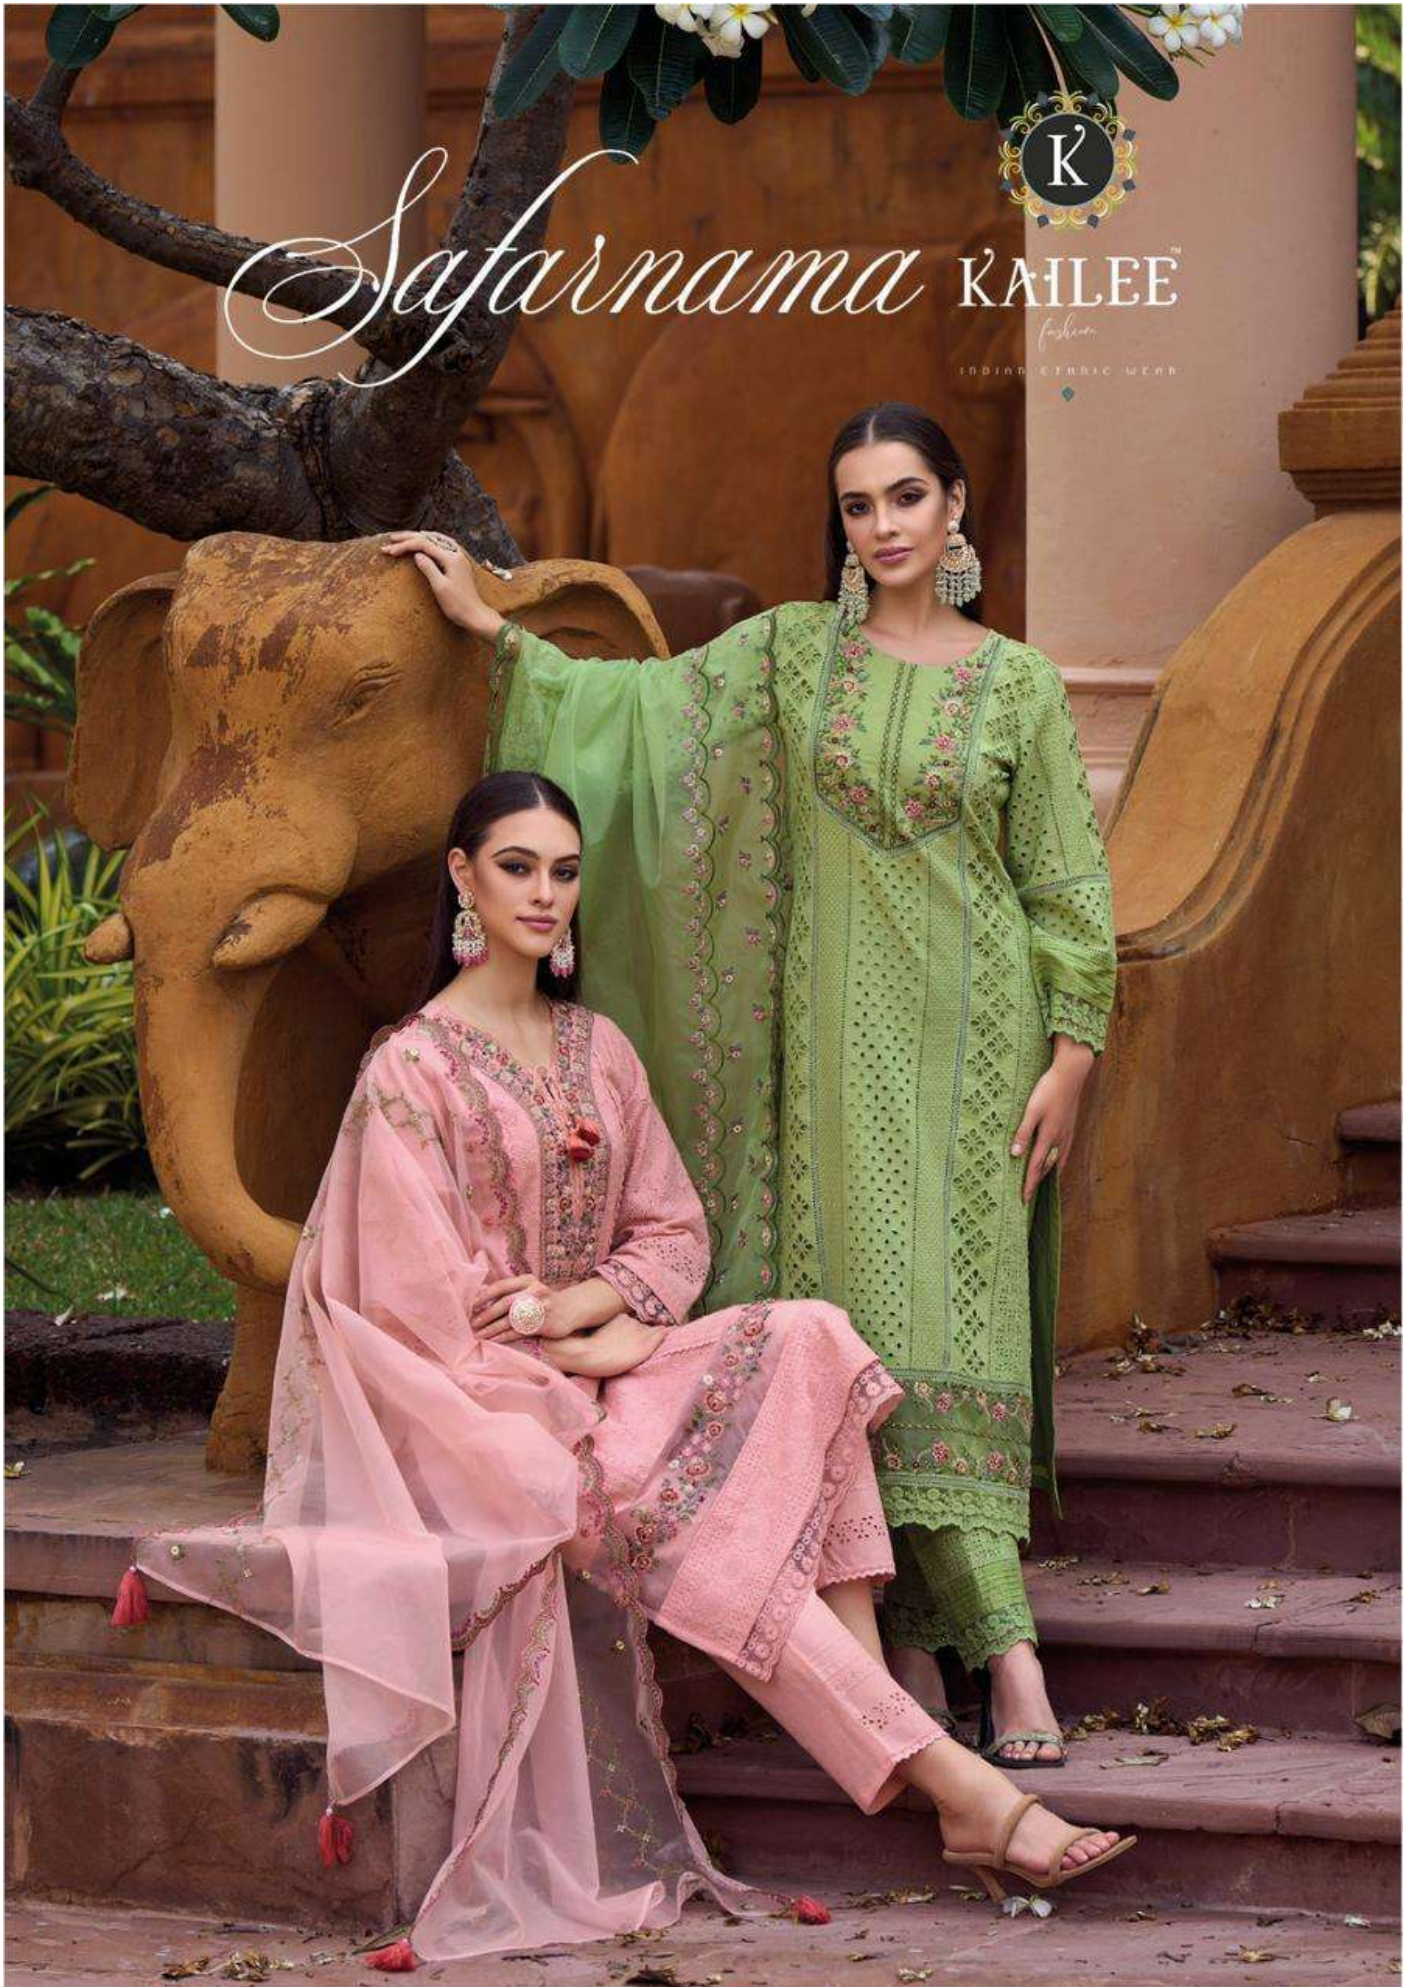

# Safarnama

KAILEE™

fashion

INDIAN FABRIC WEAR

# Safarnama

KAILEE™

fashion

INDIAN FABRIC WEAR

*Safarname* 40302

KAILEE

*fashion*

ETHNIC EMBROID MERA

*fashion*

INDIAN ETHNIC WEAR

Safarname 40304

*Safarnama 40301*

*Safarnama 40302*

*Safarnama 40303*

*Safarnama 40304*