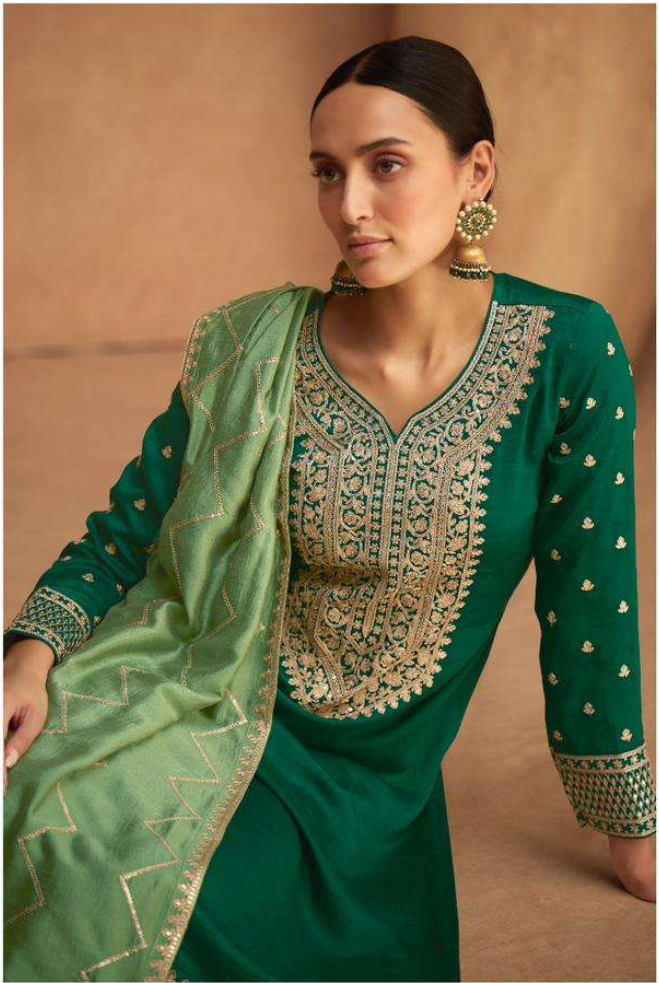

AASHIRWAD[®]
CREATION

Kesariya
COLORS

AASHIRWAD®
CREATION

Kesariya
COLORS

A | AASHIRWAD®
CREATION

9618

A | AASHIRWAD®
CREATION

9620