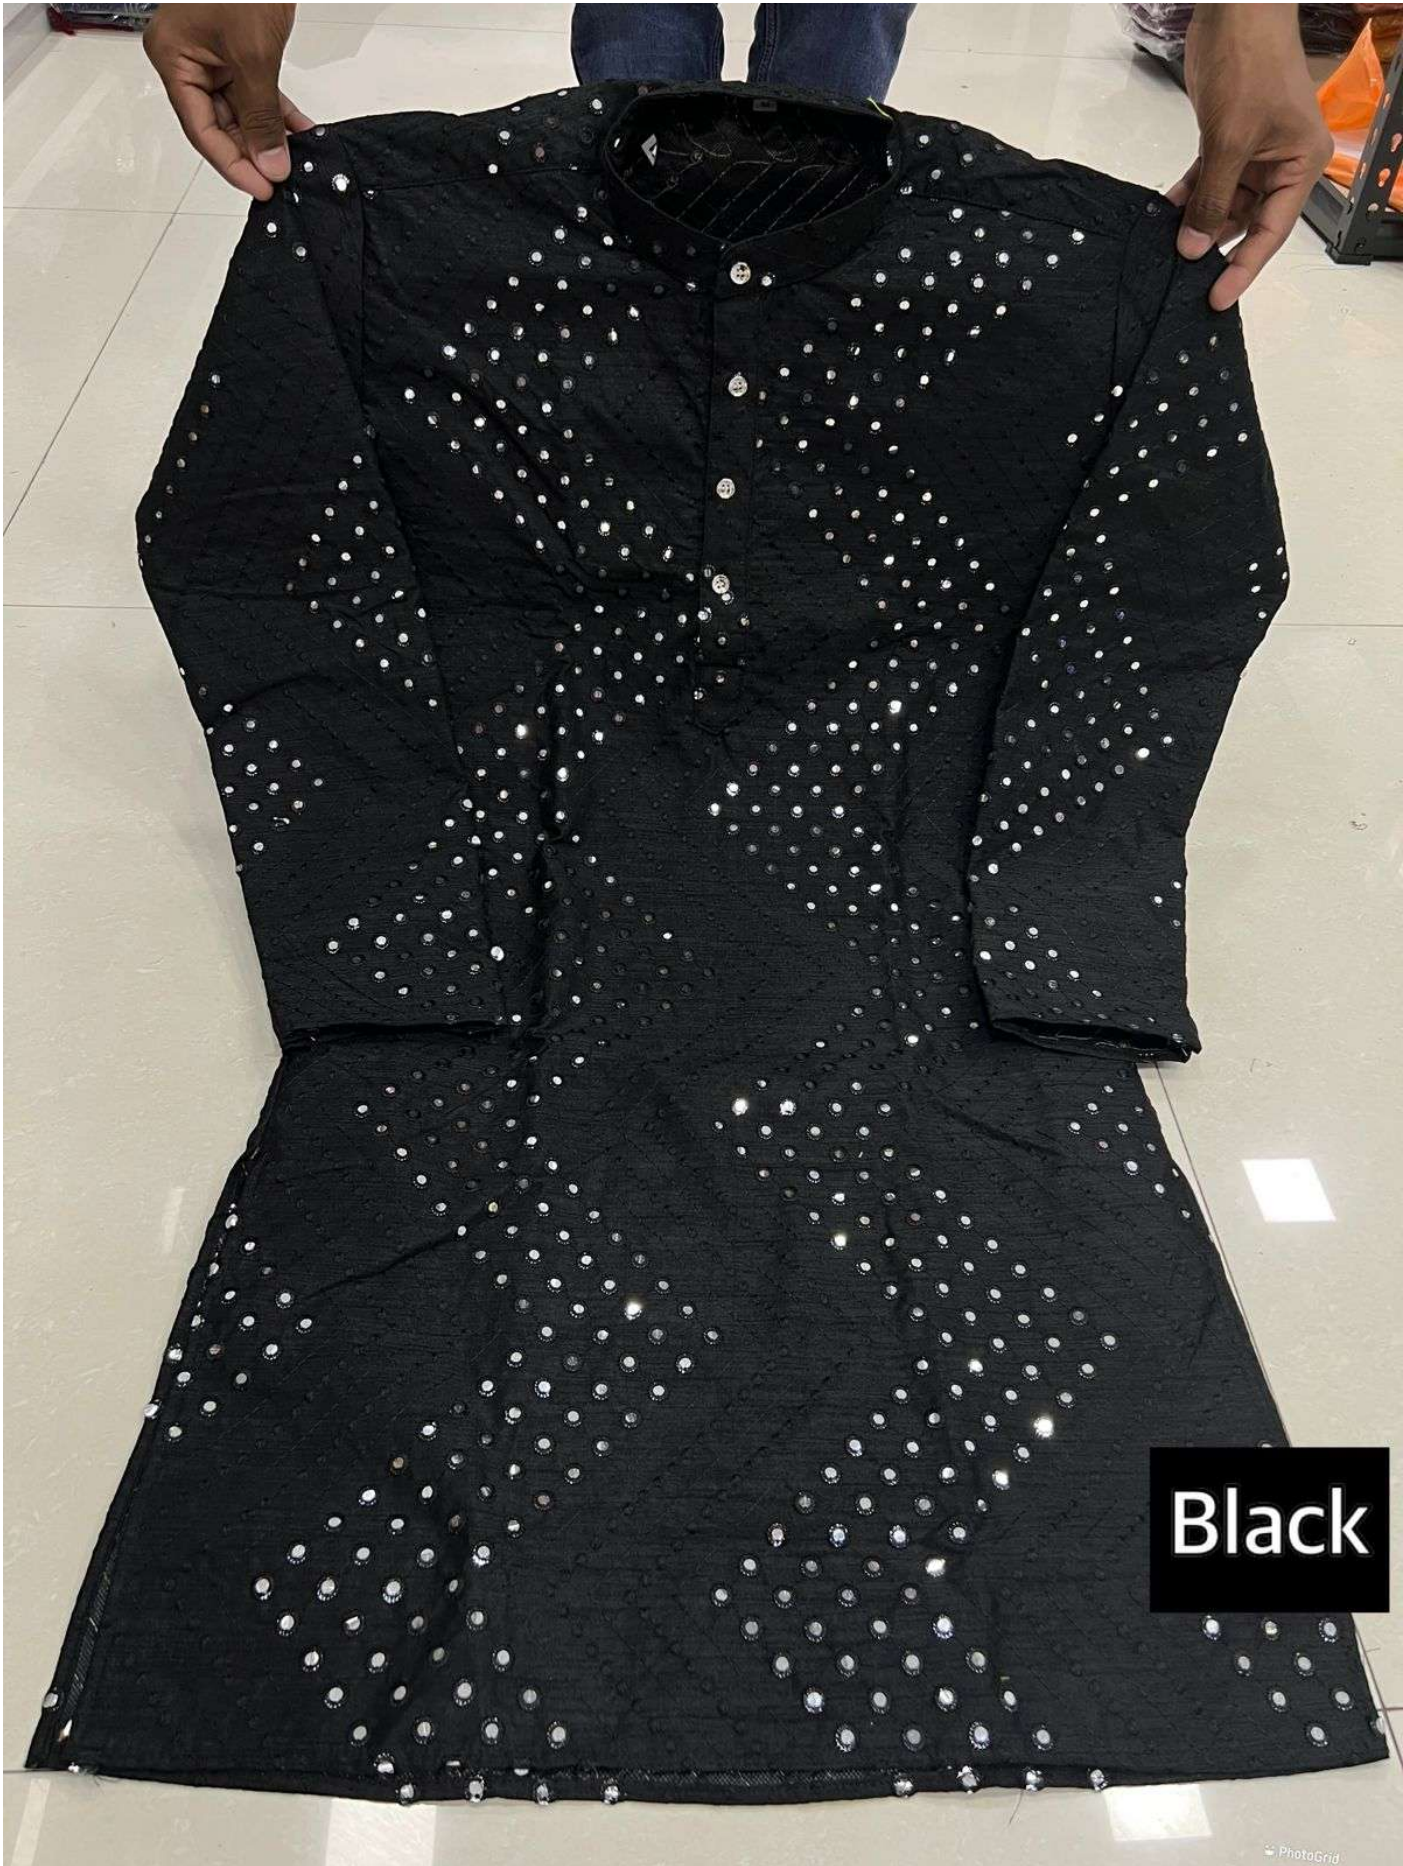

Black

Black

Blue

Rose Gold

Bottle
Green

Mustard

	SIZE CHART		IN INCHES
SIZE	CHEST	TOP LENGTH	SHOULDER
M	41	38	18
L	43	39	18.5
XL	46	41	19
XXL	48	41	19.5

Maroon