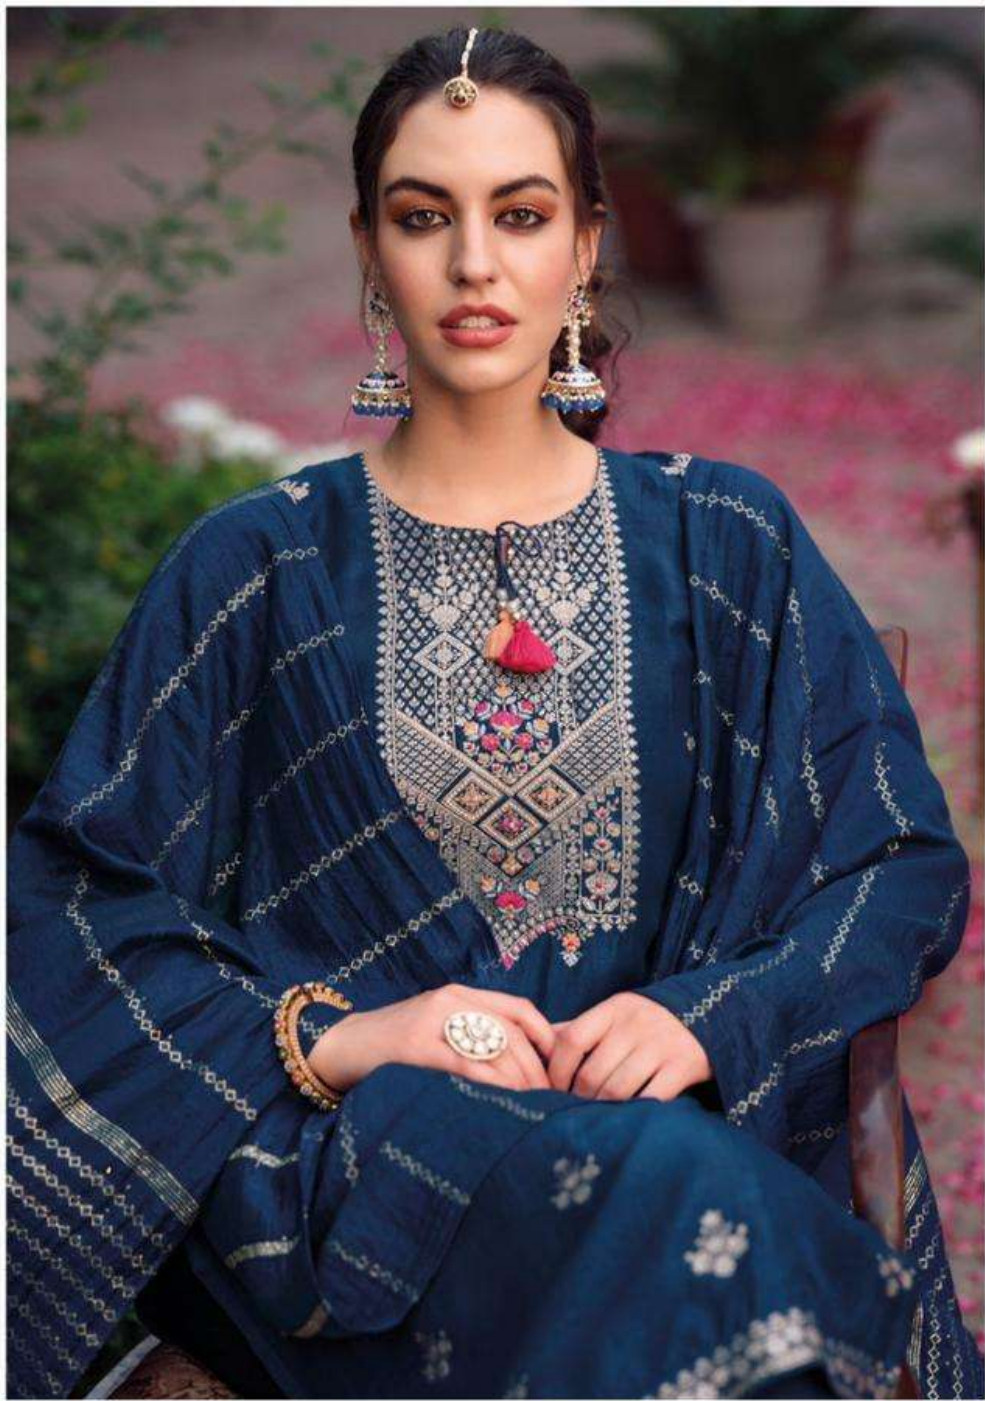

KAILEE™

fashion

INDIAN ETHNIC WEAR

Tehzeeb

KAILEE™

fashion

INDIAN ETHNIC WEAR

Tehzeeb

SUMMER SCENT

— 40506 —

KAILEE

*fashion*

DESIGNER • ACCESSORIES • WEAR

SUMMER SCENT

SUMMER SCENT

— 40501 —

KAILEE™

*fashion*

INDIAN ETHNIC WEAR

KAILEE™

*fabric*

INDIAN ETHNIC WEAR

SUMMER SCENT

— 40503 —