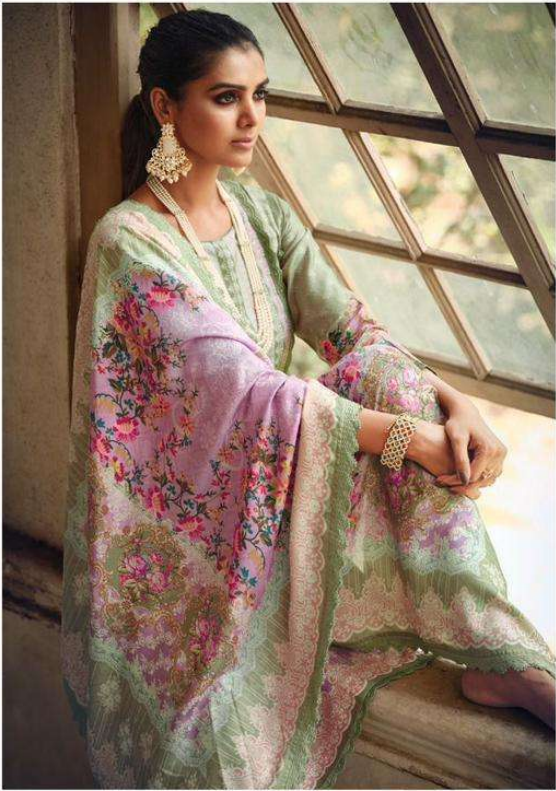

MODERN ETHNIC 10343