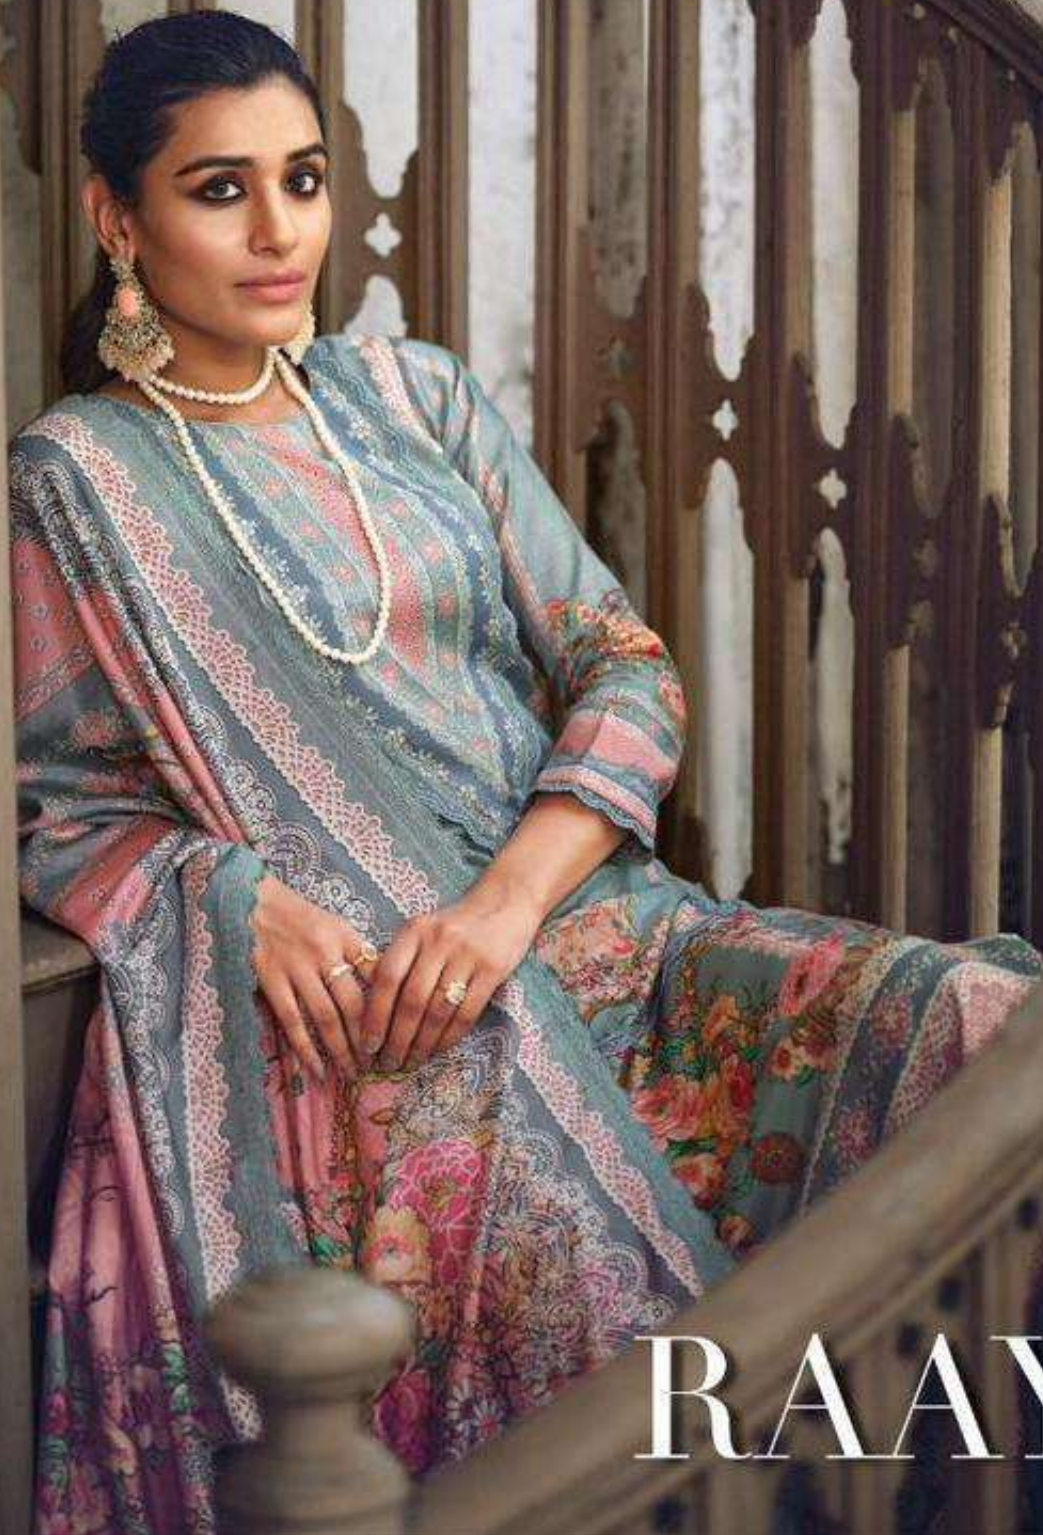

CINDERELLA

Design by:

Design by

RAAYA