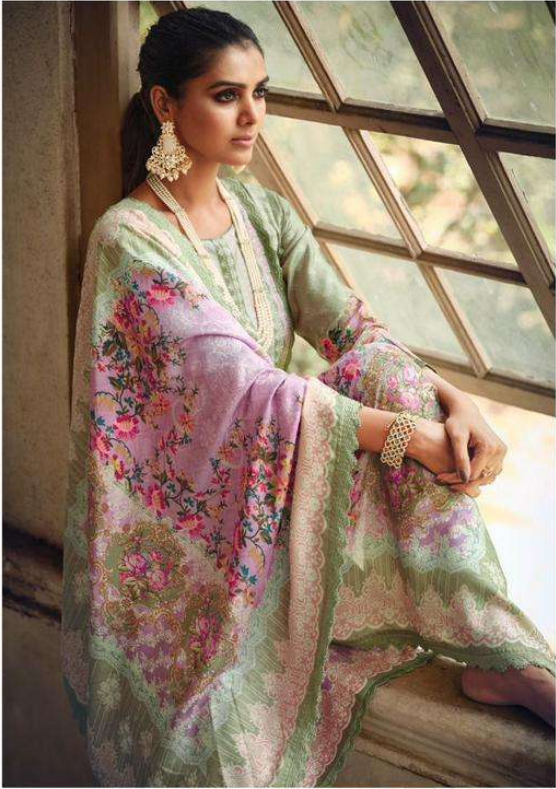

MODERN ETHNIC 10343