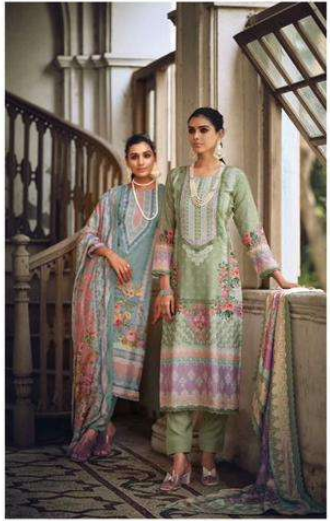

MODERN ETHNIC