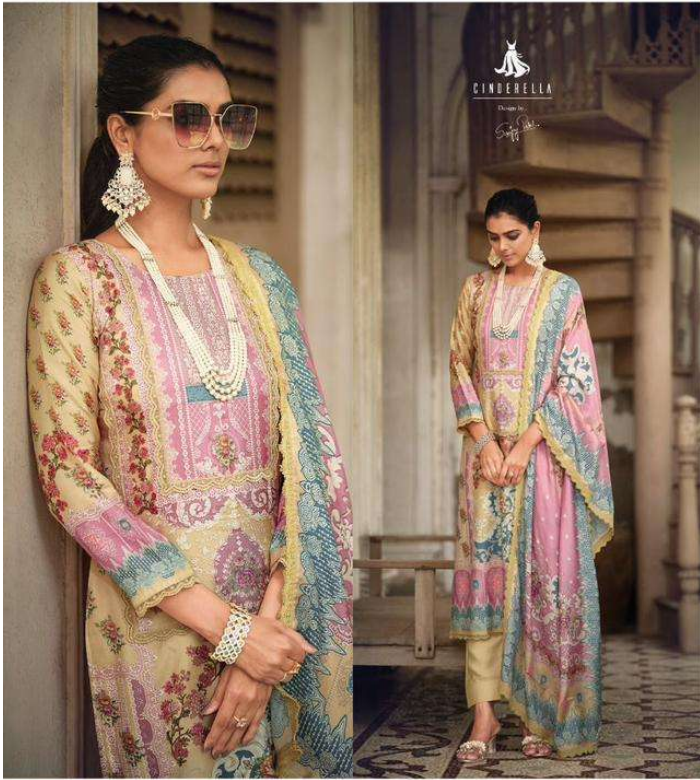

CINDERELLA  
Design by  
Sangeeta Patel

“IF I HAD A  
POWER COLOR,  
IT WOULD  
DEFINITELY BE  
*SPARKLE*”

MODERN ETHNIC 10339

MODERN ETHNIC 10339

CINDERELLA

Designed by  
Suguna

MODERN ETHNIC

MODERN ETHNIC 10340