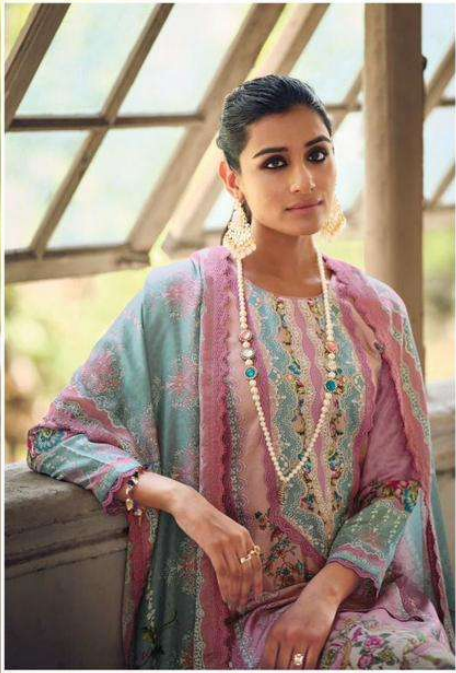

CINDERELLA  
Design by  
Sangeeta Patel

“IF I HAD A  
POWER COLOR,  
IT WOULD  
DEFINITELY BE  
*SPARKLE*”

CINDERELLA  
Designed by  
Saffron

MODERN ETHNIC 10339

MODERN ETHNIC 10339

CINDERELLA  
Designed by  
Suguna

MODERN ETHNIC

MODERN ETHNIC 10340

CINDERELLA  
Design by  
Safar

MODERN ETHNIC 10341

MODERN ETHNIC 10341

CINDERELLA  
Dessain by  
Safiq

MODERN ETHNIC 10342

MODERN ETHNIC 10342