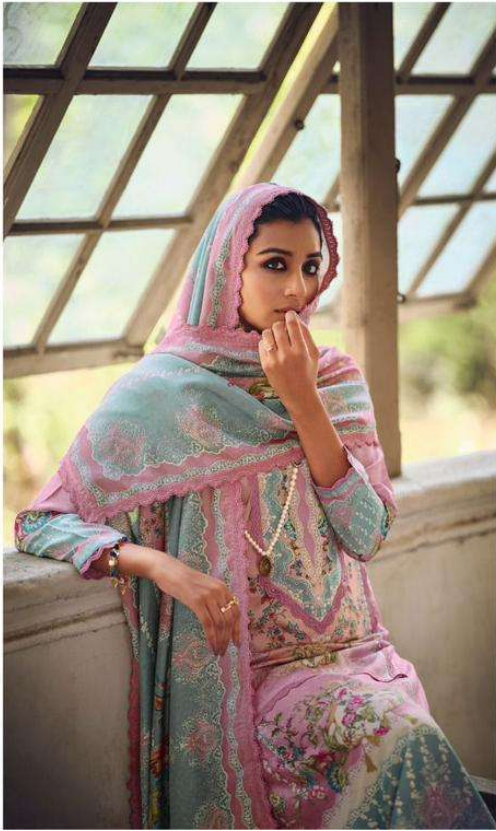

MODERN ETHNIC 10341