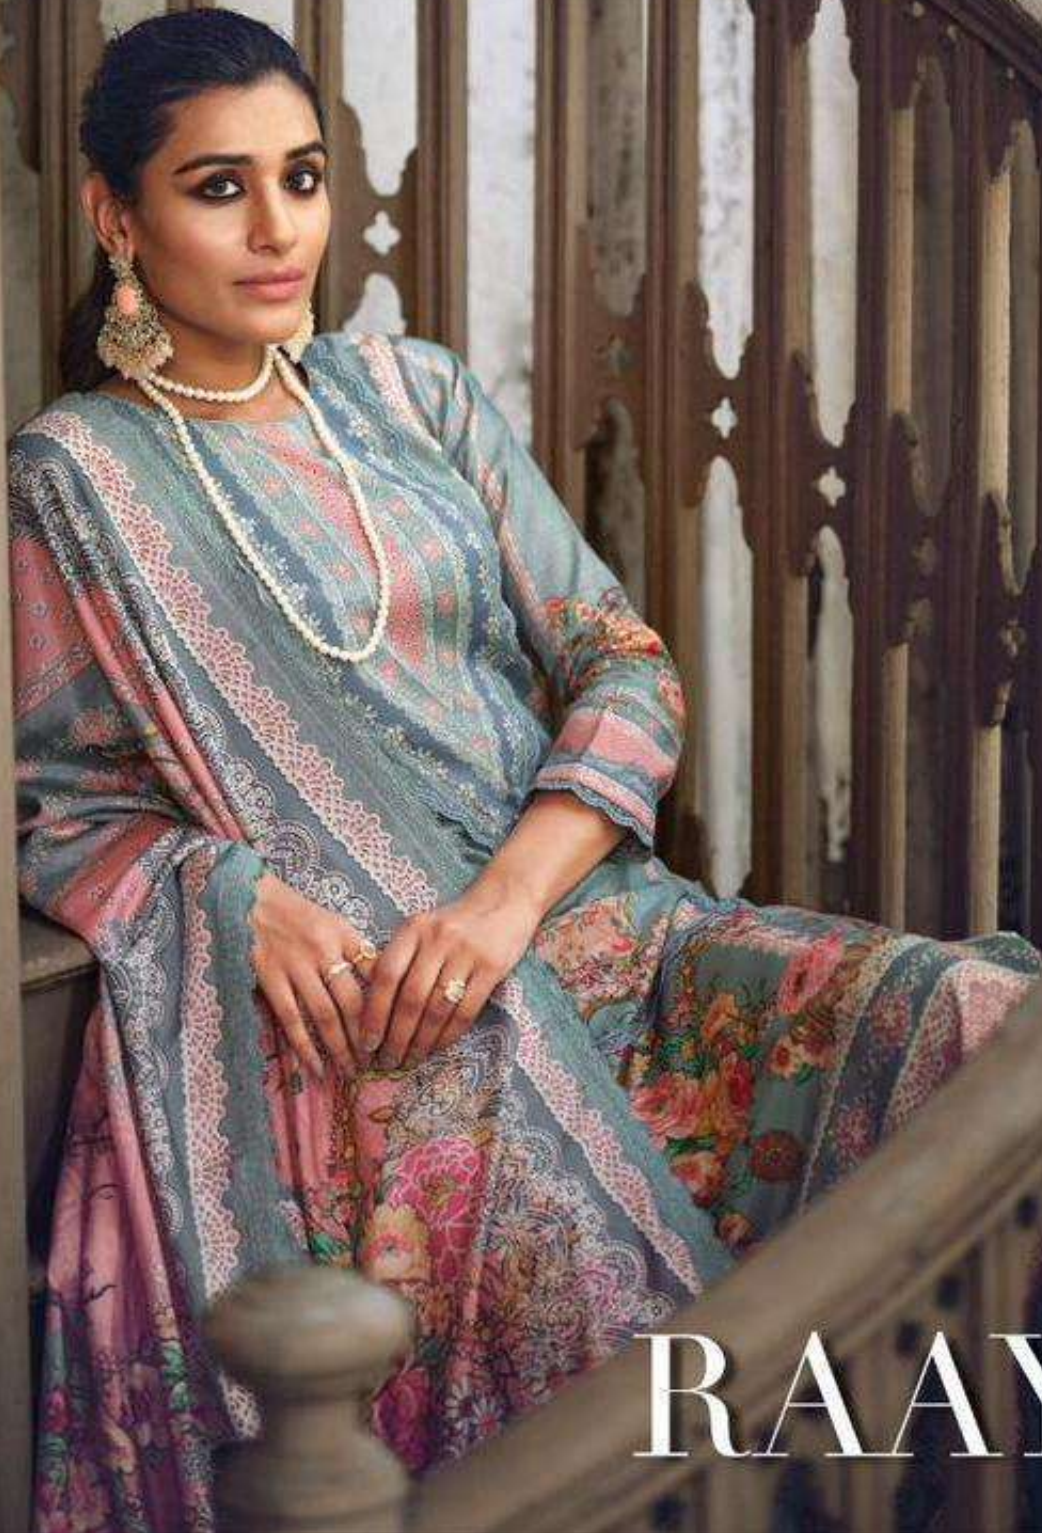

CINDERELLA

Design by:

Design Studio

RAAYA