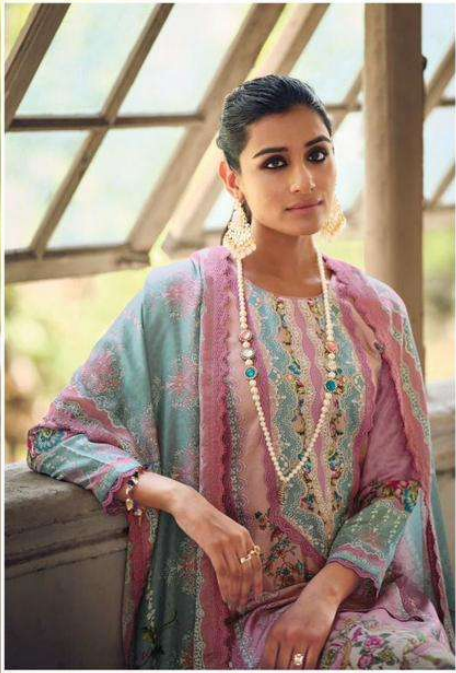

MODERN ETHNIC 10341