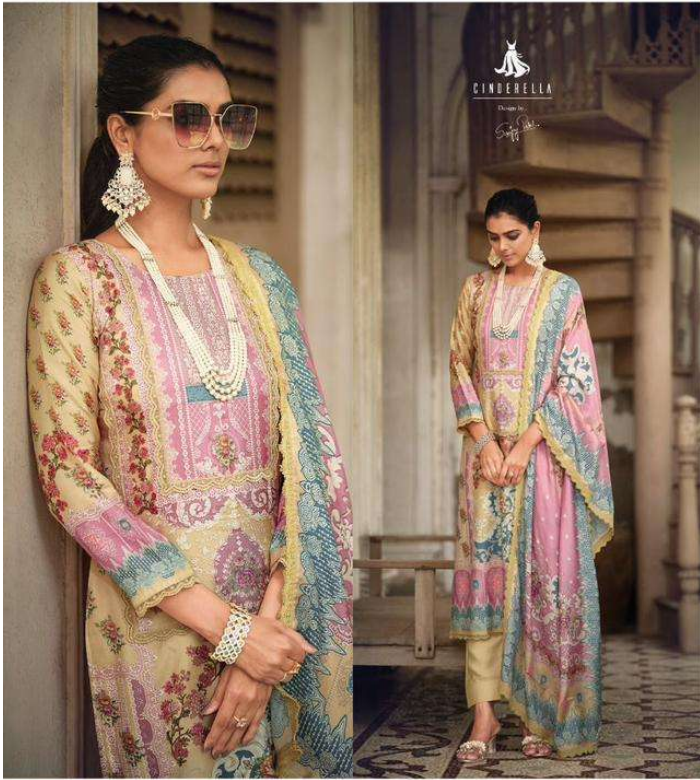

CINDERELLA  
Design by  
Sangeeta Patel

“IF I HAD A  
POWER COLOR,  
IT WOULD  
DEFINITELY BE  
*SPARKLE*”

CINDERELLA  
Designed by  
Saffron

MODERN ETHNIC 10339

MODERN ETHNIC 10339

CINDERELLA  
Designed by  
Suguna