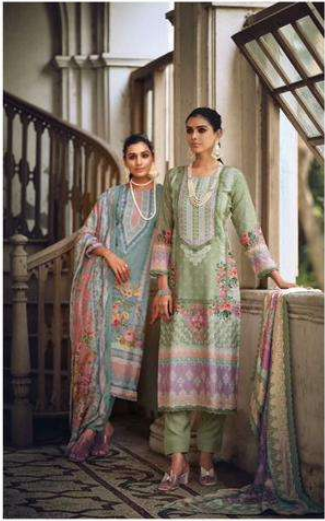

MODERN ETHNIC