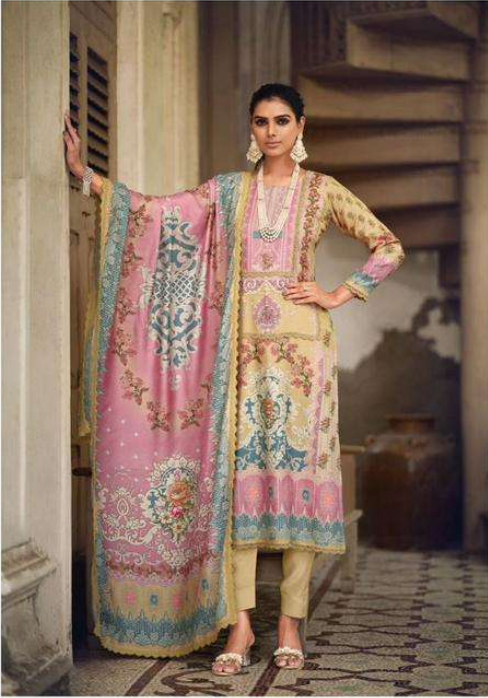

CINDERELLA  
Design by  
Sangeeta Patel

“IF I HAD A  
POWER COLOR,  
IT WOULD  
DEFINITELY BE  
*SPARKLE*”

MODERN ETHNIC 10339

MODERN ETHNIC 10339

CINDERELLA

Designed by  
Suguna

MODERN ETHNIC

MODERN ETHNIC 10340