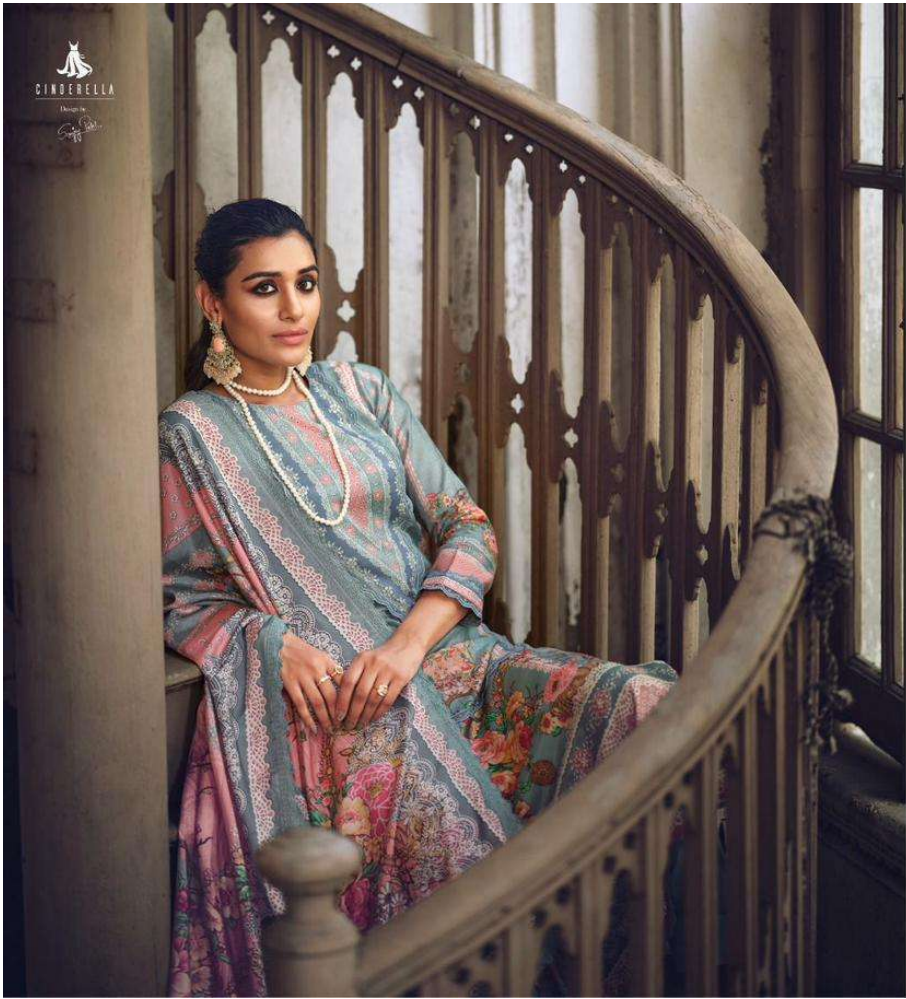

CINDERELLA  
Design by  
Sangeeta Patel

“IF I HAD A  
POWER COLOR,  
IT WOULD  
DEFINITELY BE  
*SPARKLE*”

MODERN ETHNIC 10339

MODERN ETHNIC 10339

CINDERELLA

Designed by  
Suguna

MODERN ETHNIC

MODERN ETHNIC 10340

CINDERELLA  
DESIGNER

MODERN ETHNIC

MODERN ETHNIC 10344

10339

10340

10341

10342

10343