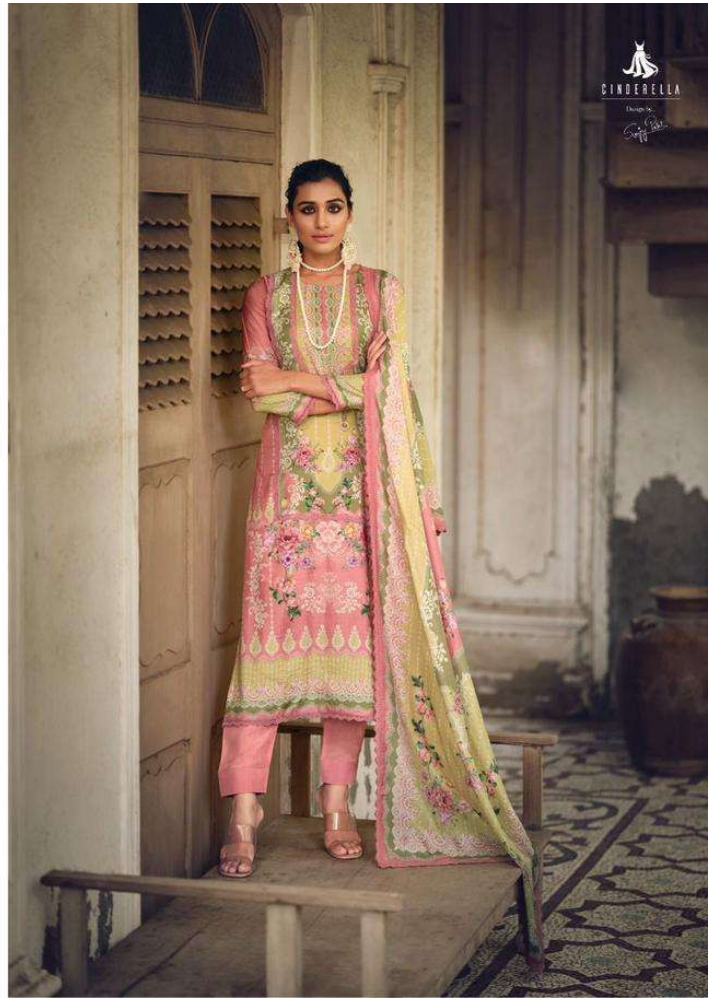

CINDERELLA  
Design by  
Sangeeta Patel

“IF I HAD A  
POWER COLOR,  
IT WOULD  
DEFINITELY BE  
*SPARKLE*”

MODERN ETHNIC 10339

MODERN ETHNIC 10339

CINDERELLA

Designed by  
Suguna

MODERN ETHNIC

MODERN ETHNIC 10340