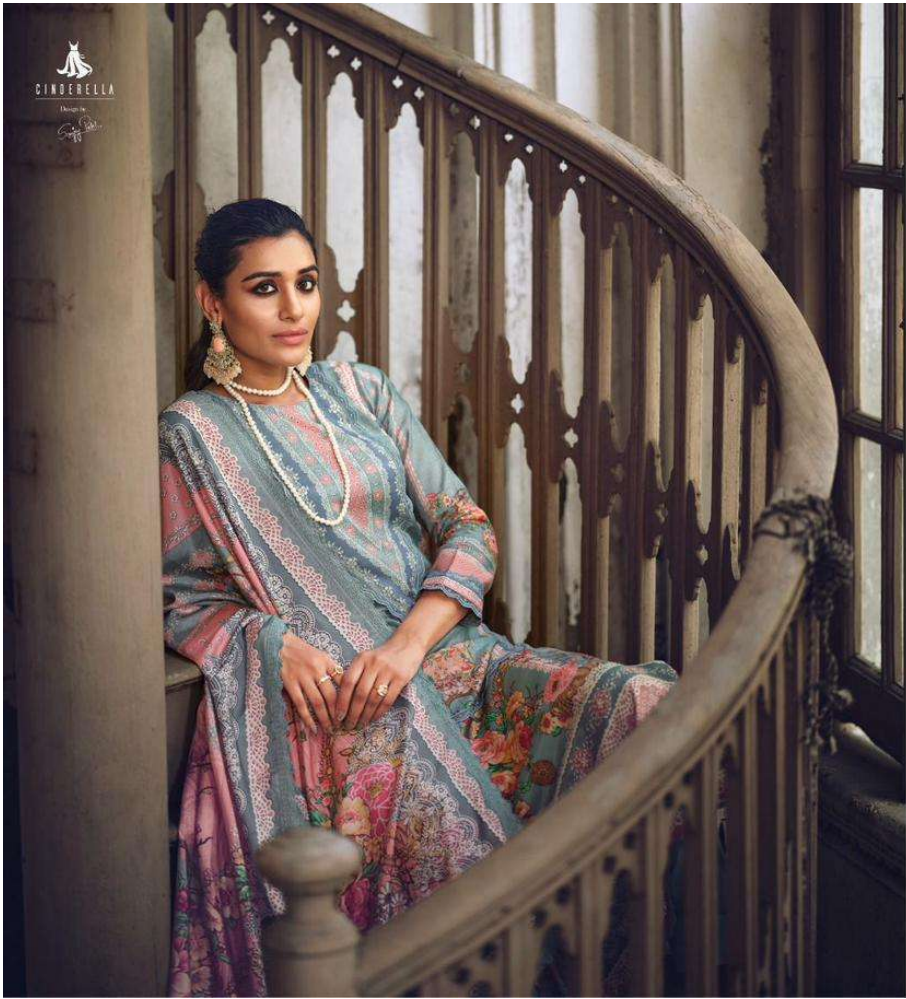

MODERN ETHNIC