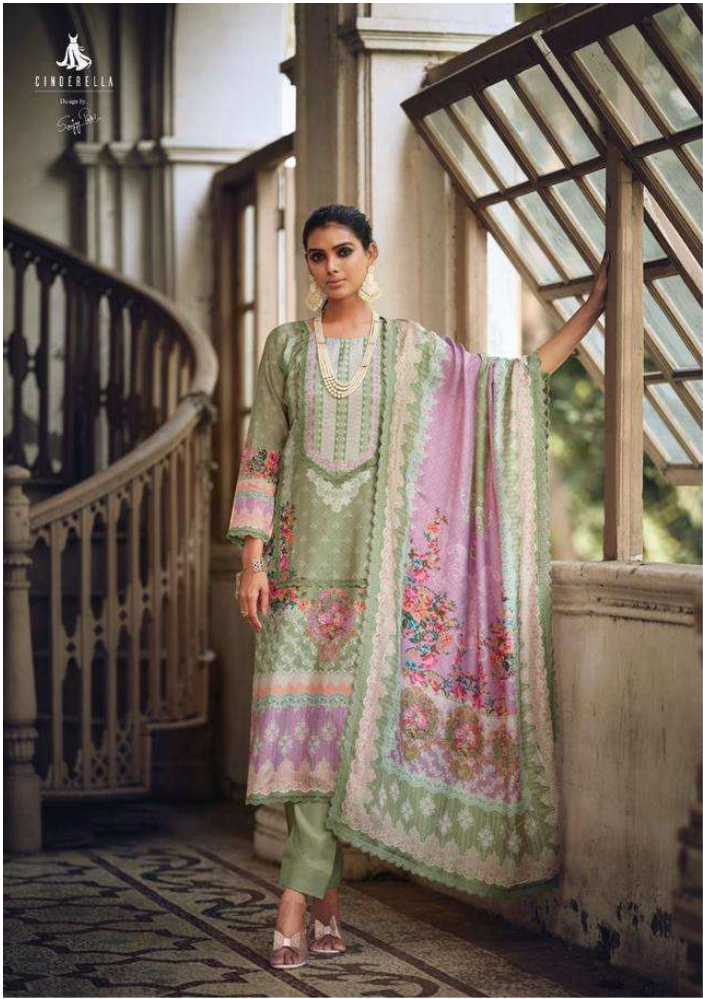

MODERN ETHNIC 10343