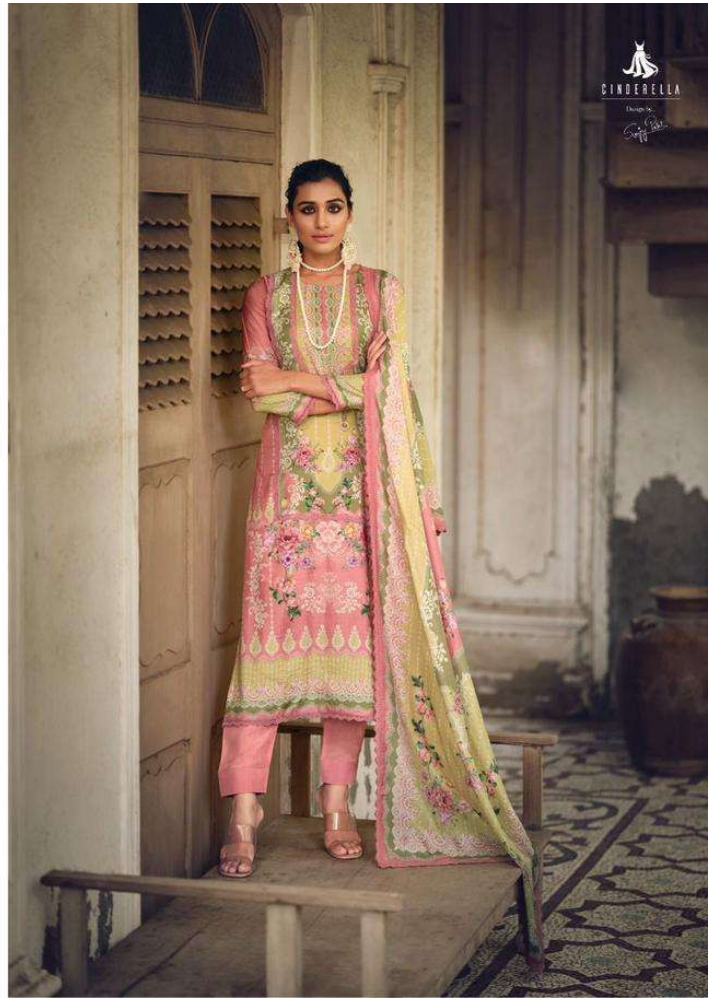

CINDERELLA  
Design by  
Sangeeta Patel

“IF I HAD A  
POWER COLOR,  
IT WOULD  
DEFINITELY BE  
*SPARKLE*”

CINDERELLA  
Designed by  
Saffron

MODERN ETHNIC 10339

MODERN ETHNIC 10339

CINDERELLA  
Designed by  
Suguna