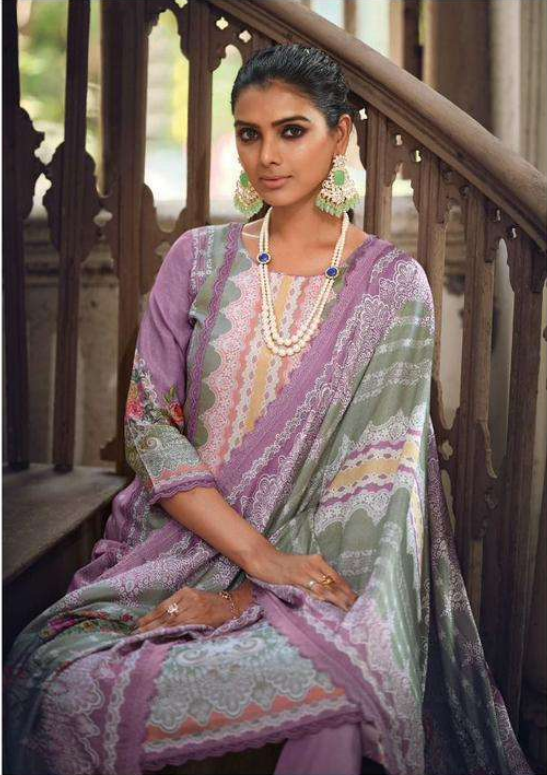

CINDERELLA  
Design by  
Sangeeta Patel

“IF I HAD A  
POWER COLOR,  
IT WOULD  
DEFINITELY BE  
*SPARKLE*”

MODERN ETHNIC 10339

MODERN ETHNIC 10339

CINDERELLA

Designed by  
Suguna

MODERN ETHNIC

MODERN ETHNIC 10340

CINDERELLA  
Design by  
Safiq

MODERN ETHNIC 10341

MODERN ETHNIC 10341

MODERN ETHNIC 10342

MODERN ETHNIC 10342

CINDERELLA  
Design by  
Saffron

MODERN ETHNIC 10343

MODERN ETHNIC 10343