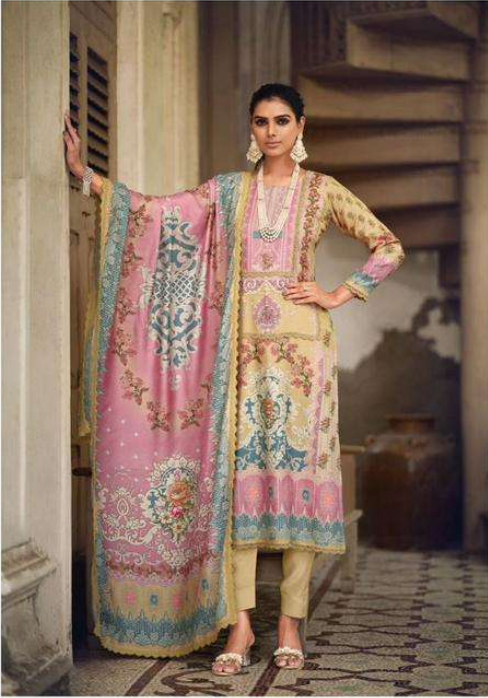

CINDERELLA  
Design by  
Sangeeta Patel

“IF I HAD A  
POWER COLOR,  
IT WOULD  
DEFINITELY BE  
*SPARKLE*”

CINDERELLA  
Designed by  
Saffron

MODERN ETHNIC 10339

MODERN ETHNIC 10339

CINDERELLA  
Designed by  
Suguna