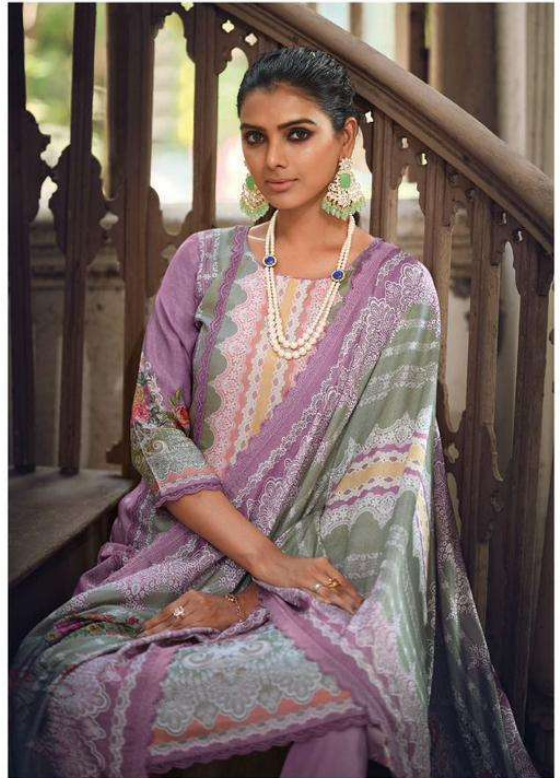

MODERN ETHNIC 10342