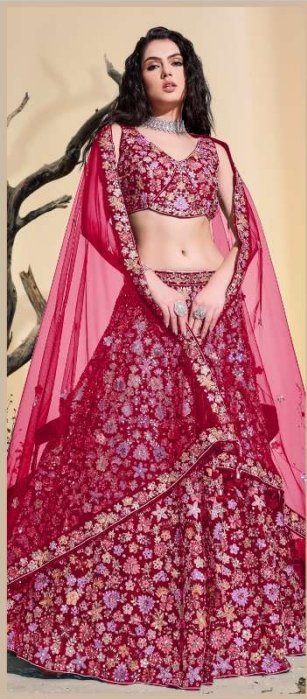

  
ARYA DESIGNS  
62001

  
ARYA DESIGNS  
62001

  
ARYA DESIGNS  
62002

ARYA DESIGNS  
62003

  
ARYA DESIGNS  
62004

62001

62002

62003

62004

ARYA DESIGNS

*Floral*  
VOL-08

SKU	MAIN COLOR	BLOUSE FABRIC	LEHENGA FABRIC	DUPATTA FABRIC	SIZE (STITCHED)	WORK	PRICE
62001	PINK	SOFT NET	SOFT NET	SOFT NET	L, XL	HANDWORK, THREAD	13970/- (FLAT) + (GST) +SHIPPING.
62002	TURQUOISE	SOFT NET	SOFT NET	SOFT NET	L, XL	HANDWORK, THREAD	8380/- (FLAT) + (GST) +SHIPPING.
62003	NAVY BLUE	SOFT NET	SOFT NET	SOFT NET	L, XL	HANDWORK, THREAD	13970/- (FLAT) + (GST) +SHIPPING.
62004	BABY PINK	SOFT NET	SOFT NET	SOFT NET	L, XL	HANDWORK, THREAD	8380/- (FLAT) + (GST) +SHIPPING.