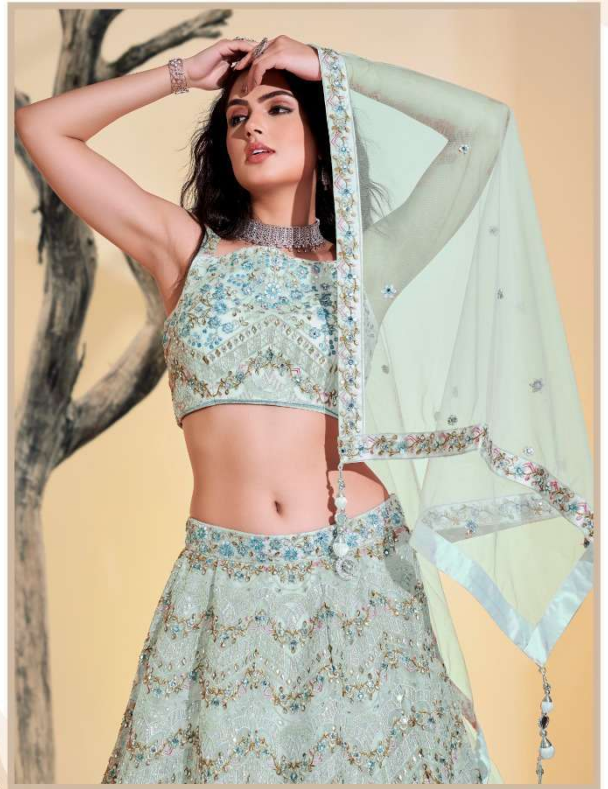

  
ARYA DESIGNS  
62001

  
ARYA DESIGNS  
62001

  
ARYA DESIGNS  
62002

ARYA DESIGNS  
62003

  
ARYA DESIGNS  
62004

62001

62002

62003

62004

ARYA DESIGNS

*Floral*  
VOL-08

SKU	MAIN COLOR	BLOUSE FABRIC	LEHENGA FABRIC	DUPATTA FABRIC	SIZE (STITCHED)	WORK	PRICE
62001	PINK	SOFT NET	SOFT NET	SOFT NET	L, XL	HANDWORK, THREAD	13970/- (FLAT) + (GST) +SHIPPING.
62002	TURQUOISE	SOFT NET	SOFT NET	SOFT NET	L, XL	HANDWORK, THREAD	8380/- (FLAT) + (GST) +SHIPPING.
62003	NAVY BLUE	SOFT NET	SOFT NET	SOFT NET	L, XL	HANDWORK, THREAD	13970/- (FLAT) + (GST) +SHIPPING.
62004	BABY PINK	SOFT NET	SOFT NET	SOFT NET	L, XL	HANDWORK, THREAD	8380/- (FLAT) + (GST) +SHIPPING.