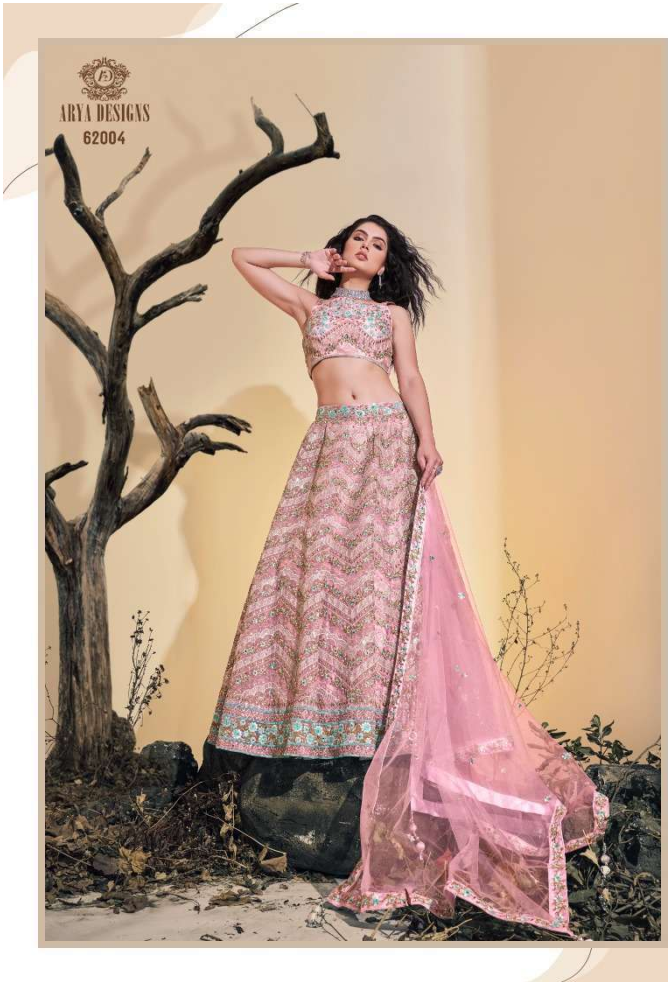

  
ARYA DESIGNS  
62001

  
ARYA DESIGNS  
62001

  
ARYA DESIGNS  
62002

ARYA DESIGNS  
62003

  
ARYA DESIGNS  
62004

62001

62002

62003

62004

ARYA DESIGNS

*Floral*  
VOL-08

SKU	MAIN COLOR	BLOUSE FABRIC	LEHENGA FABRIC	DUPATTA FABRIC	SIZE (STITCHED)	WORK	PRICE
62001	PINK	SOFT NET	SOFT NET	SOFT NET	L, XL	HANDWORK, THREAD	13970/- (FLAT) + (GST) +SHIPPING.
62002	TURQUOISE	SOFT NET	SOFT NET	SOFT NET	L, XL	HANDWORK, THREAD	8380/- (FLAT) + (GST) +SHIPPING.
62003	NAVY BLUE	SOFT NET	SOFT NET	SOFT NET	L, XL	HANDWORK, THREAD	13970/- (FLAT) + (GST) +SHIPPING.
62004	BABY PINK	SOFT NET	SOFT NET	SOFT NET	L, XL	HANDWORK, THREAD	8380/- (FLAT) + (GST) +SHIPPING.