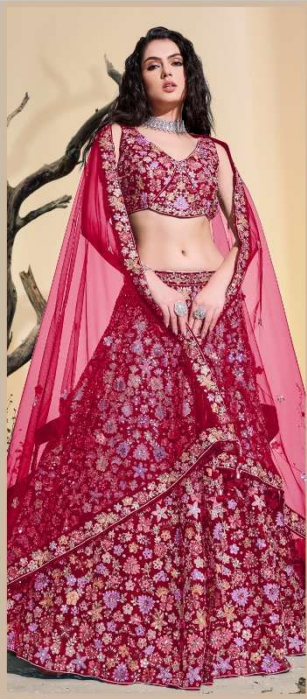

ARYA DESIGNS
62001

ARYA DESIGNS
62001

ARYA DESIGNS
62002

ARYA DESIGNS
62003

ARYA DESIGNS
62004

62001

62002

62003

62004

ARYA DESIGNS

Floral
VOL-08

SKU	MAIN COLOR	BLOUSE FABRIC	LEHENGA FABRIC	DUPATTA FABRIC	SIZE (STITCHED)	WORK	PRICE
62001	PINK	SOFT NET	SOFT NET	SOFT NET	L, XL	HANDWORK, THREAD	13970/- (FLAT) + (GST) +SHIPPING.
62002	TURQUOISE	SOFT NET	SOFT NET	SOFT NET	L, XL	HANDWORK, THREAD	8380/- (FLAT) + (GST) +SHIPPING.
62003	NAVY BLUE	SOFT NET	SOFT NET	SOFT NET	L, XL	HANDWORK, THREAD	13970/- (FLAT) + (GST) +SHIPPING.
62004	BABY PINK	SOFT NET	SOFT NET	SOFT NET	L, XL	HANDWORK, THREAD	8380/- (FLAT) + (GST) +SHIPPING.