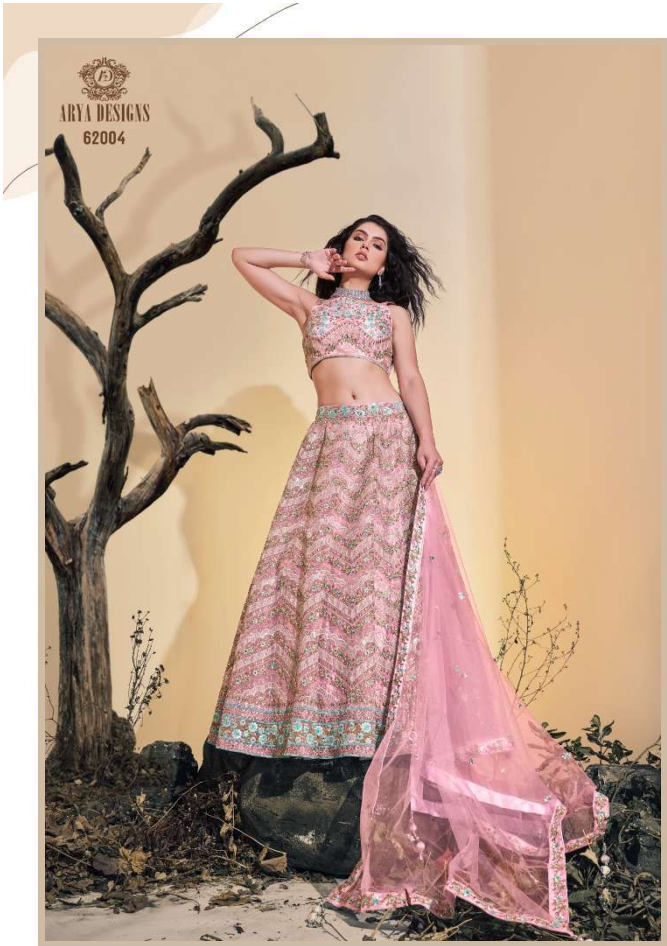

ARYA DESIGNS
62001

ARYA DESIGNS
62001

ARYA DESIGNS
62002

ARYA DESIGNS
62003

ARYA DESIGNS
62004

62001

62002

62003

62004

ARYA DESIGNS

Floral
VOL-08

SKU	MAIN COLOR	BLOUSE FABRIC	LEHENGA FABRIC	DUPATTA FABRIC	SIZE (STITCHED)	WORK	PRICE
62001	PINK	SOFT NET	SOFT NET	SOFT NET	L, XL	HANDWORK, THREAD	13970/- (FLAT) + (GST) +SHIPPING.
62002	TURQUOISE	SOFT NET	SOFT NET	SOFT NET	L, XL	HANDWORK, THREAD	8380/- (FLAT) + (GST) +SHIPPING.
62003	NAVY BLUE	SOFT NET	SOFT NET	SOFT NET	L, XL	HANDWORK, THREAD	13970/- (FLAT) + (GST) +SHIPPING.
62004	BABY PINK	SOFT NET	SOFT NET	SOFT NET	L, XL	HANDWORK, THREAD	8380/- (FLAT) + (GST) +SHIPPING.