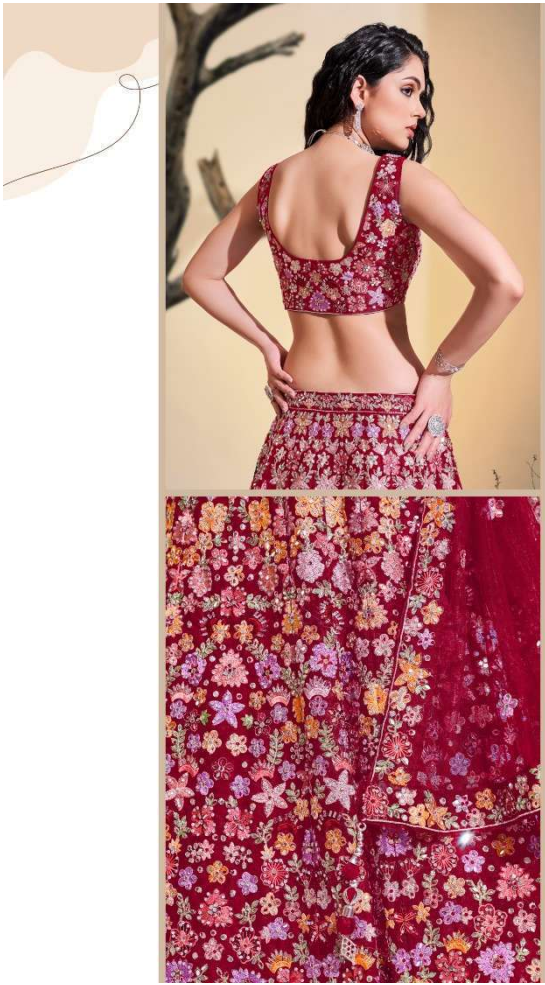

ARYA DESIGNS
62001

ARYA DESIGNS
62001

ARYA DESIGNS
62002

ARYA DESIGNS
62003

ARYA DESIGNS
62004

62001

62002

62003

62004

ARYA DESIGNS

Floral
VOL-08

SKU	MAIN COLOR	BLOUSE FABRIC	LEHENGA FABRIC	DUPATTA FABRIC	SIZE (STITCHED)	WORK	PRICE
62001	PINK	SOFT NET	SOFT NET	SOFT NET	L, XL	HANDWORK, THREAD	13970/- (FLAT) + (GST) +SHIPPING.
62002	TURQUOISE	SOFT NET	SOFT NET	SOFT NET	L, XL	HANDWORK, THREAD	8380/- (FLAT) + (GST) +SHIPPING.
62003	NAVY BLUE	SOFT NET	SOFT NET	SOFT NET	L, XL	HANDWORK, THREAD	13970/- (FLAT) + (GST) +SHIPPING.
62004	BABY PINK	SOFT NET	SOFT NET	SOFT NET	L, XL	HANDWORK, THREAD	8380/- (FLAT) + (GST) +SHIPPING.