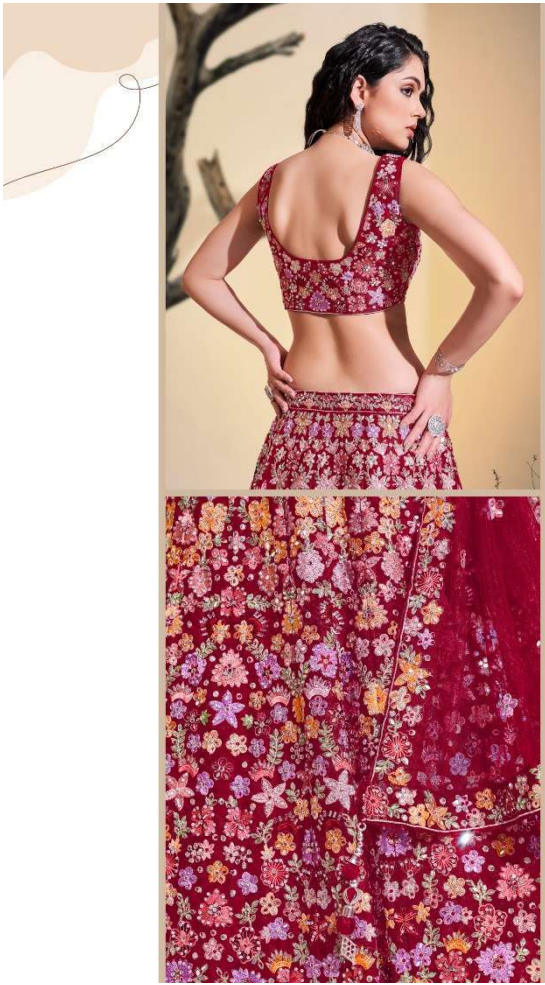

  
ARYA DESIGNS  
62001

  
ARYA DESIGNS  
62001

  
ARYA DESIGNS  
62002

ARYA DESIGNS  
62003

  
ARYA DESIGNS  
62004

62001

62002

62003

62004

ARYA DESIGNS

*Floral*  
VOL-08

SKU	MAIN COLOR	BLOUSE FABRIC	LEHENGA FABRIC	DUPATTA FABRIC	SIZE (STITCHED)	WORK	PRICE
62001	PINK	SOFT NET	SOFT NET	SOFT NET	L, XL	HANDWORK, THREAD	13970/- (FLAT) + (GST) +SHIPPING.
62002	TURQUOISE	SOFT NET	SOFT NET	SOFT NET	L, XL	HANDWORK, THREAD	8380/- (FLAT) + (GST) +SHIPPING.
62003	NAVY BLUE	SOFT NET	SOFT NET	SOFT NET	L, XL	HANDWORK, THREAD	13970/- (FLAT) + (GST) +SHIPPING.
62004	BABY PINK	SOFT NET	SOFT NET	SOFT NET	L, XL	HANDWORK, THREAD	8380/- (FLAT) + (GST) +SHIPPING.