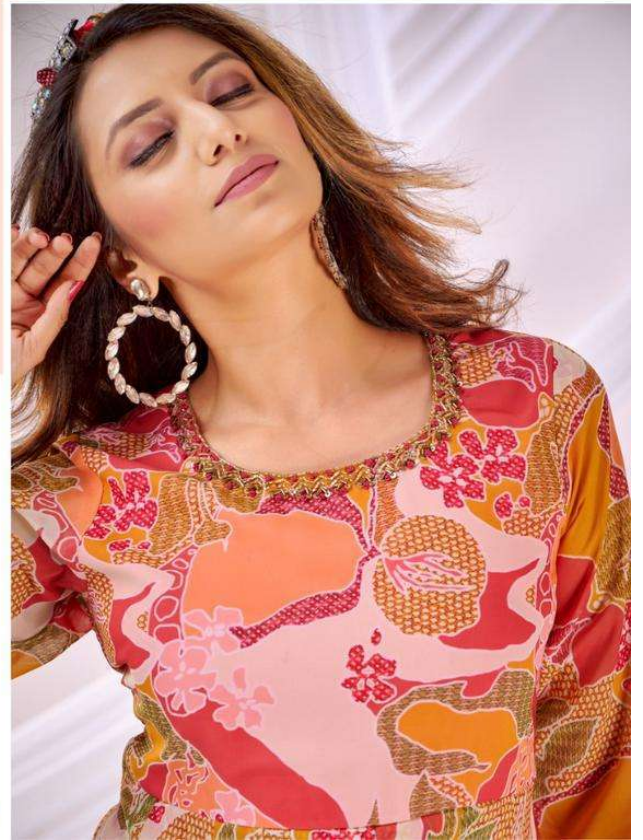

POONAM
DESIGNER

wildflower

POONAM
DESIGNER

wildflower

FLORAL PRINT

1006

1001

1002

TRADITIONAL

1004

SOPHISTICATE

SOPHISTICATED & CONFIDENT.
THIS DRESS INSTILLS A LITTLE HOPE
DOWN INTO YOUR SMART WARDROBE.

DRAPES

1003

1001

1002