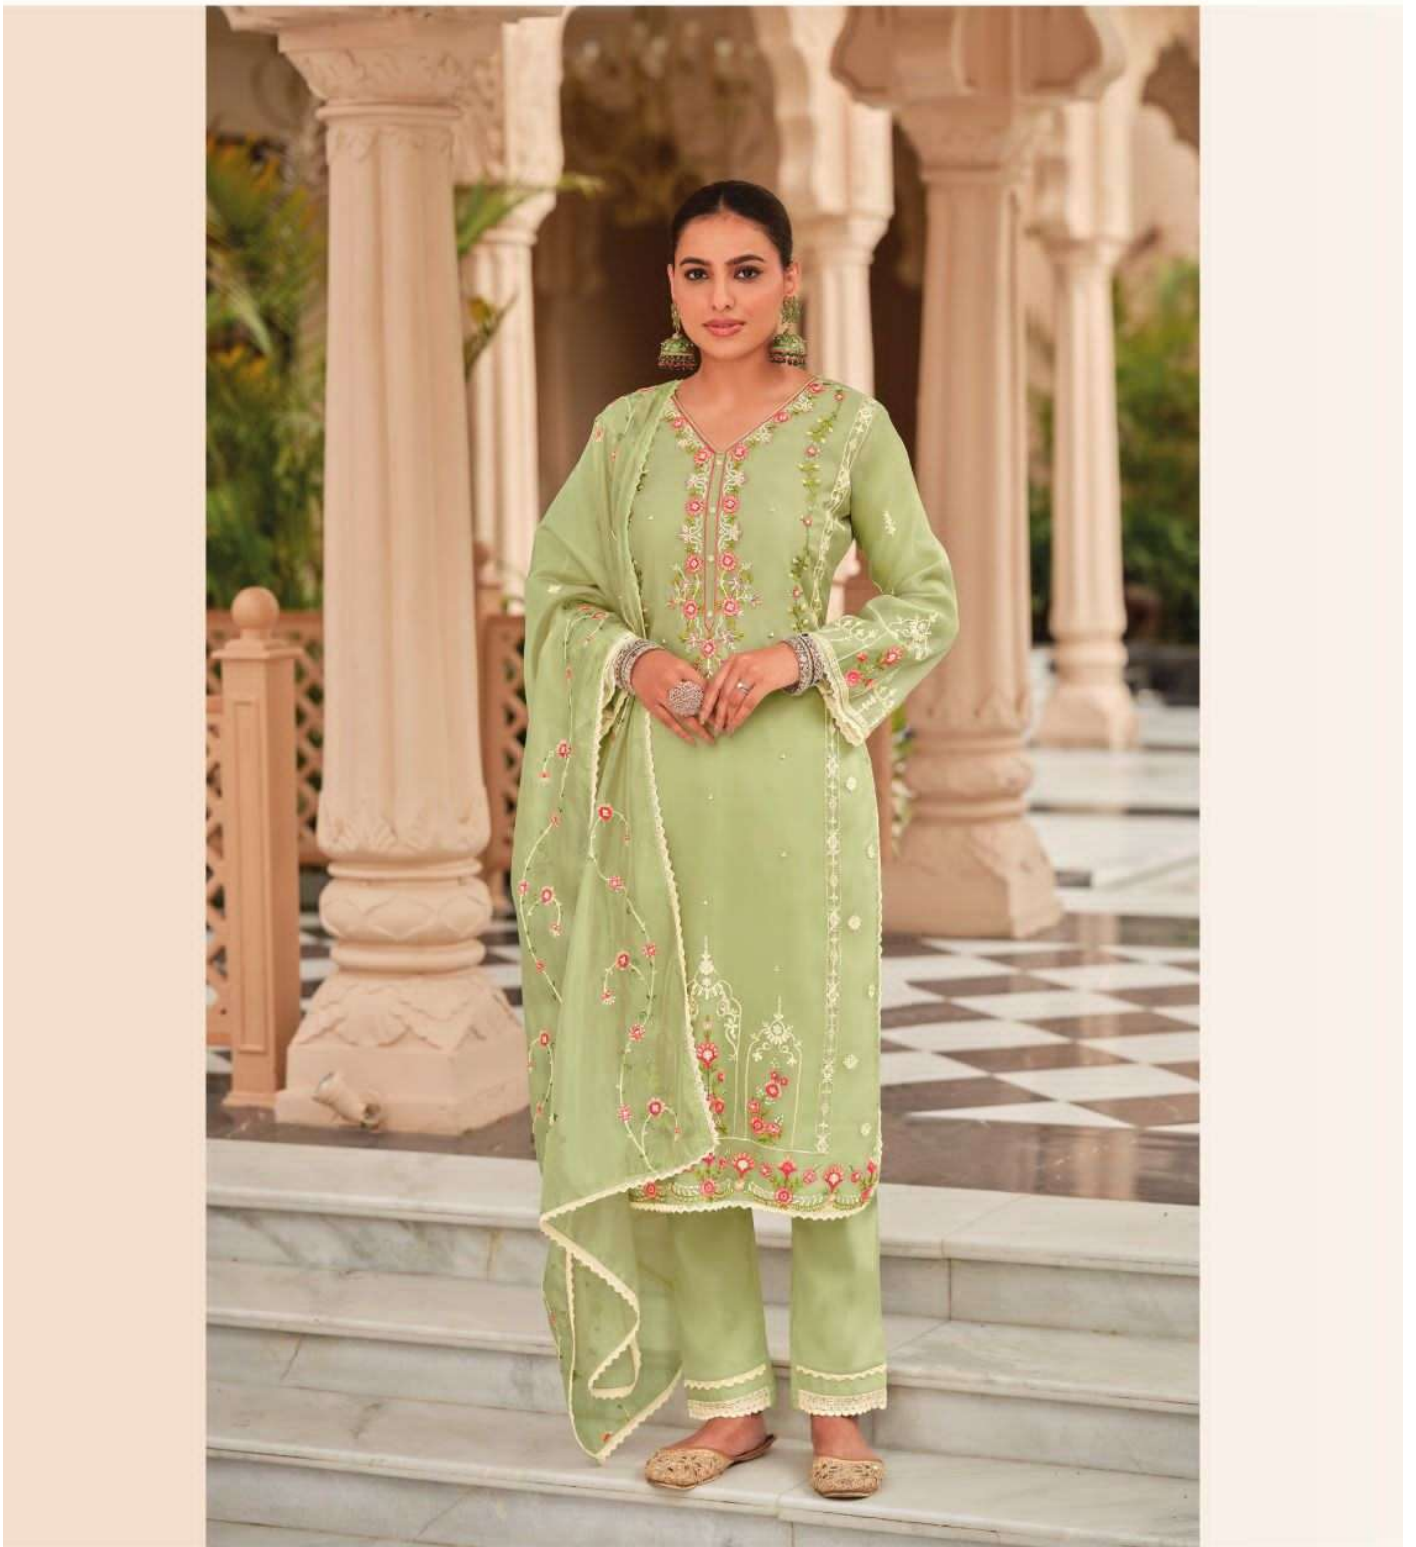

Fashion-friendly clothes for fashion enthusiasts