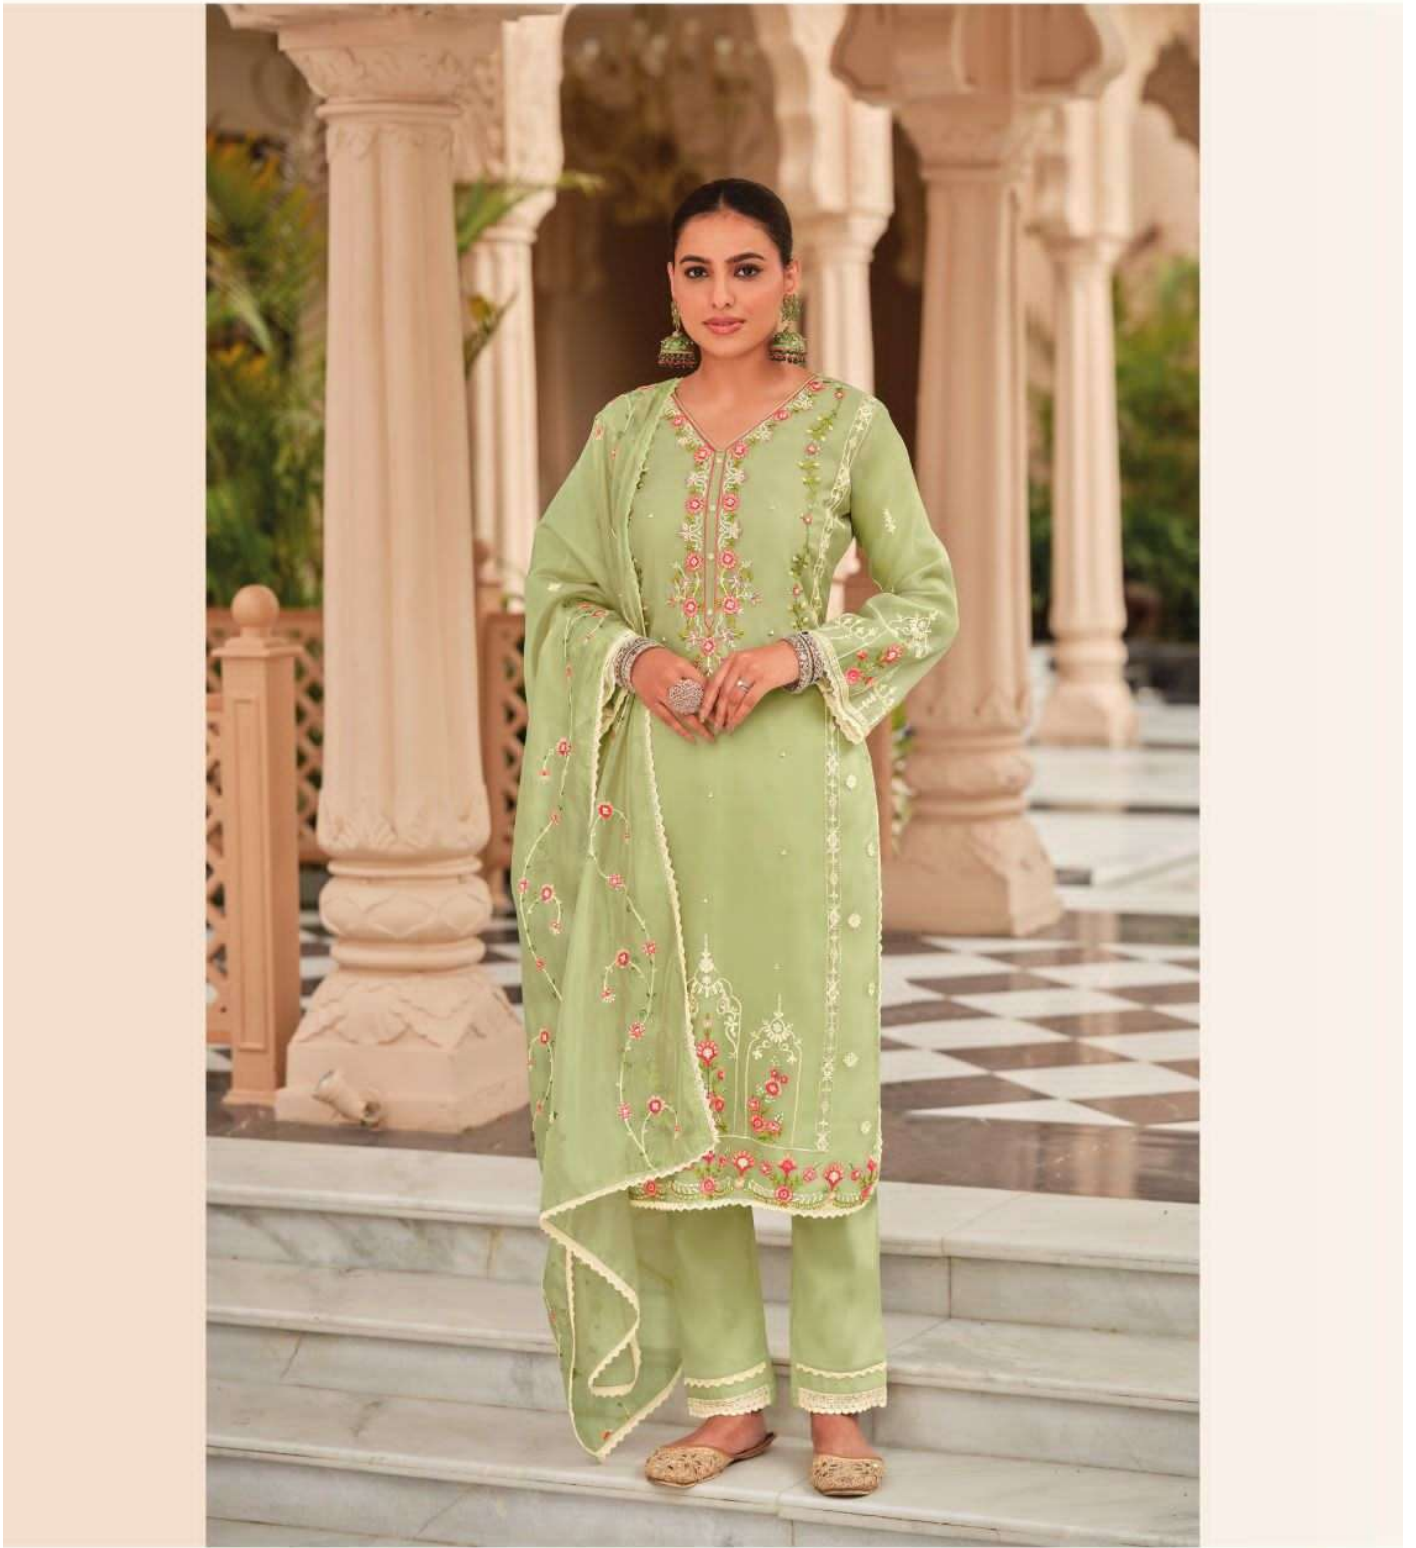

Fashion-friendly clothes for fashion enthusiasts