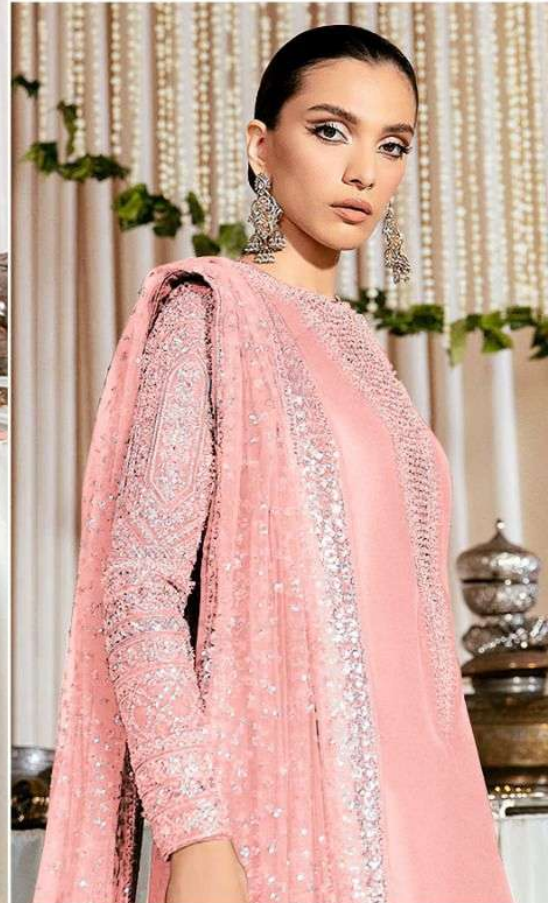

ALK D.No.4084-B
TOP
Fox Georgette
with Embroidery
BOTTOM-INNER
Dull santoon
DUPATTA
Fox Georgette
with Embroidery

ALK
AL KHUSHBU
FIZA VOL-1

ALK D.No.4084-B

TOP
Fox Georgette
with Embroidery

BOTTOM-INNER
Dull santoon

BOTTOM-INNER
Dull santoon

DUPATTA
Fox Georgette
with Embroidery

TOP
Fox Georgette
with Embroidery

BOTTOM-INNER
Dull santoon

DUPATTA
Fox Georgette
with Embroidery

FIZA VOL-1

ALK-4084-A

ALK-4084-B

ALK-4084-C

ALK D.No.4084-C

TOP

Fox Georgette
with Embroidery

BOTTOM-INNER

Dull santoon

DUPATTA

Fox Georgette
with Embroidery