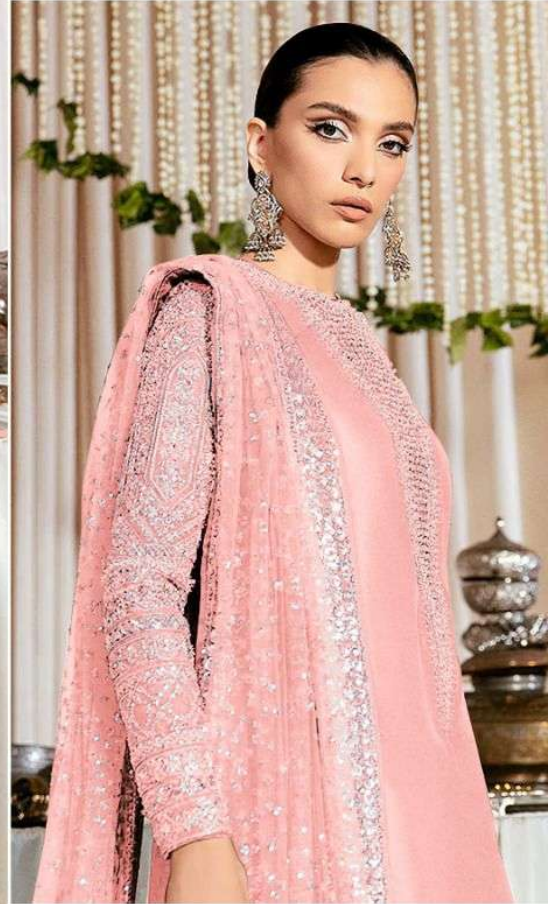

ALK D.No.4084-C

TOP

Fox Georgette
with Embroidery

BOTTOM-INNER

Dull santoon

DUPATTA

Fox Georgette
with Embroidery