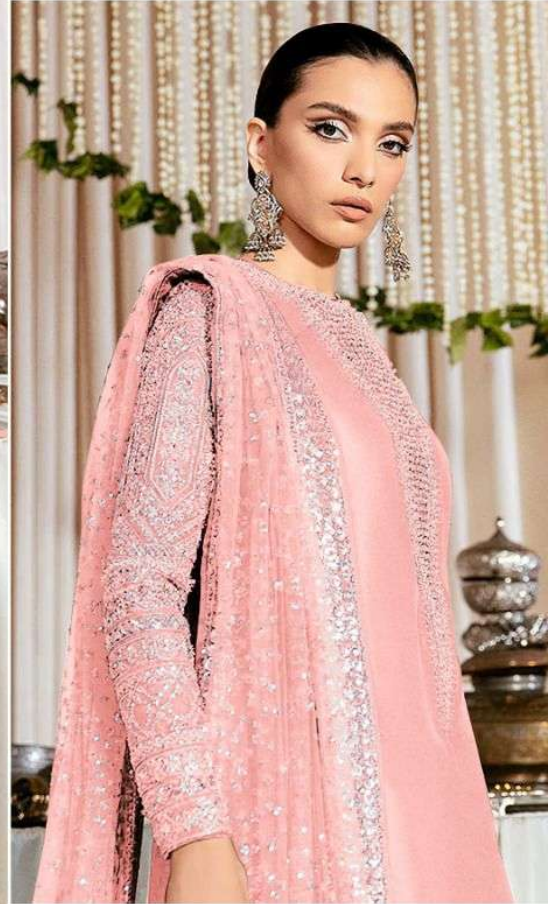

**TOP**  
Fox Georgette  
with Embroidery

**BOTTOM-INNER**  
Dull santoon

**DUPATTA**  
Fox Georgette  
with Embroidery

ALK  
AL KHUSHBU  
FIZA VOL.  
ALK D.No.4  
TOP  
Fox George  
with Embroid  
BOTTOM-INK  
Duffi santoo  
DUPATTA  
Fox George  
with Embroid

**TOP**  
Fox Georgette  
with Embroidery

**BOTTOM-INNER**  
Dull santoon

**DUPATTA**  
Fox Georgette  
with Embroidery

# FIZA VOL-1

ALK-4084-A

ALK-4084-B

ALK-4084-C

**ALK D.No.4084-C**

**TOP**

Fox Georgette  
with Embroidery

**BOTTOM-INNER**