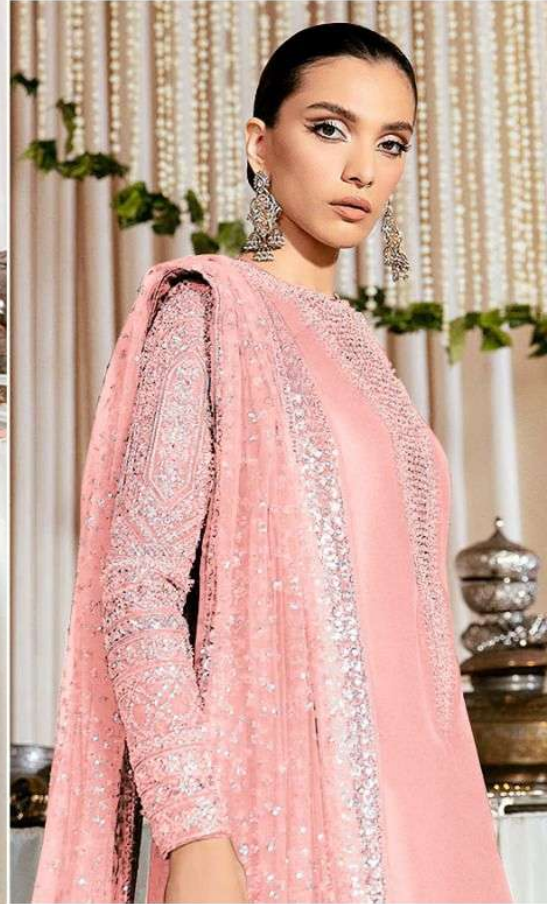

BOTTOM-INNER
Dull santoon

DUPATTA
Fox Georgette
with Embroidery

ALK
AL KHUSHBU
FIZA VOL.
ALK D.No.4
TOP
Fox George
with Embroid
BOTTOM-INK
Duffi santoo
DUPATTA
Fox George
with Embroid

TOP
Fox Georgette
with Embroidery

BOTTOM-INNER
Dull santoon

DUPATTA
Fox Georgette
with Embroidery

FIZA VOL-1

ALK-4084-A

ALK-4084-B

ALK-4084-C

ALK[®]
AL KHUSHBU[®]

ALK D.No.4084-C

TOP

Fox Georgette
with Embroidery

BOTTOM-INNER

Dull santoon

DUPATTA

Fox Georgette
with Embroidery

ALK[®]
AL KHUSHBU[®]

ALK D.No.4084-B