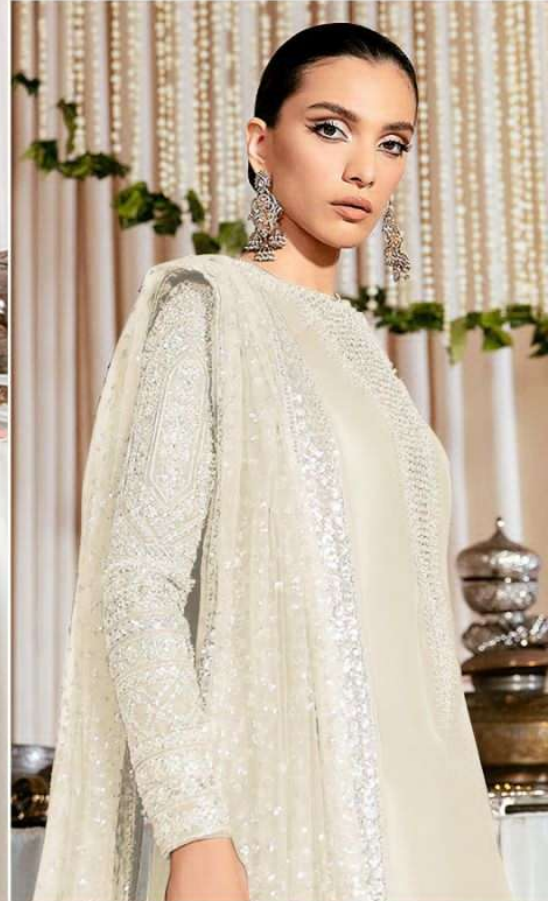

ALK D.No.4084-A

TOP

Fox Georgette
with Embroidery

BOTTOM-INNER

Dull santoon

DUPATTA

Fox Georgette
with Embroidery