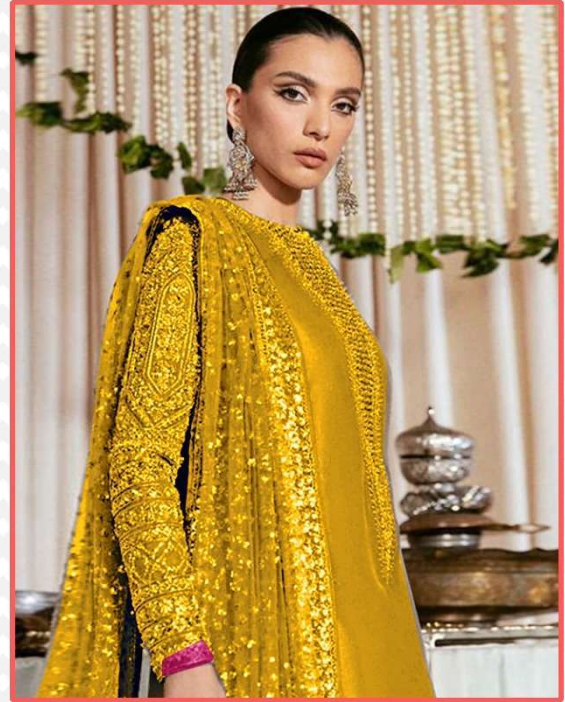

-:BOTTAM/INNER:-

Santoon.

-:DUPATTA:-

Net Embroidery.

D.no-184-F

-:TOP:-

Fox Georgette.

-:BOTTAM/INNER:-