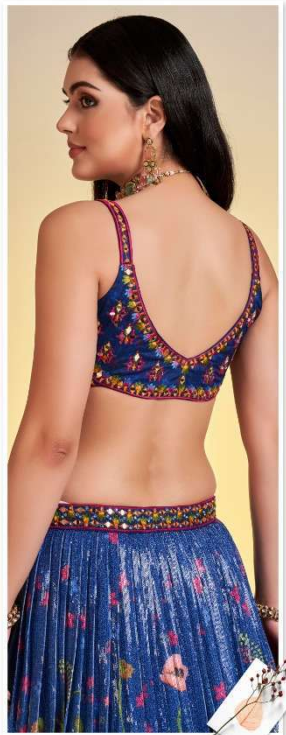

# Floral

VOL-07

  
ARYA DESIGNS

60001

ARYA DESIGNS

60001

  
ARYA DESIGNS

60002

ARYA DESIGNS

60003

60003

60001

60002

60003

  
ARYA DESIGNS

**ARYA DESIGNS**

*Floral*  
VOL-07

SKU	MAIN COLOR	BLOUSE FABRIC	LEHENGA FABRIC	DUPATTA FABRIC	SIZE (STITCHED)	WORK	PRICE
60001	PEACH	ART SILK	CHINON SILK	SOFT NET	L, XL	PRINTED, SEQUINS	5590/- (FLAT) + (GST) +SHIPPING.
60002	BLACK	ART SILK	CHINON SILK	SOFT NET	L, XL	PRINTED, SEQUINS	5590/- (FLAT) + (GST) +SHIPPING.
60003	NAVY BLUE	ART SILK	CHINON SILK	SOFT NET	L, XL	PRINTED, SEQUINS	5590/- (FLAT) + (GST) +SHIPPING.