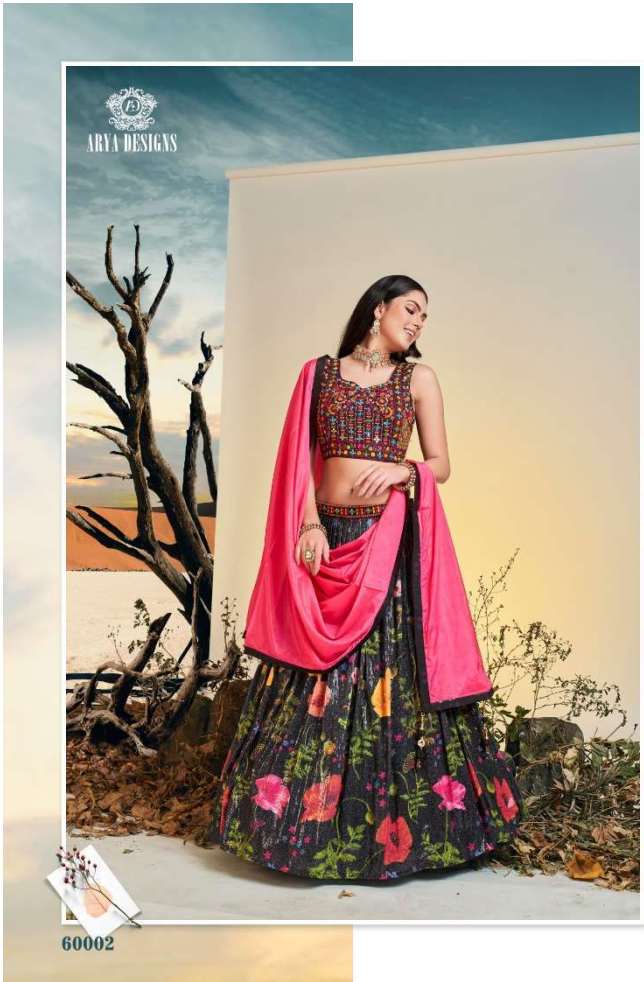

# Floral

VOL-07

  
ARYA DESIGNS

60001

ARYA DESIGNS

60001

  
ARYA DESIGNS

60002

*Floral*  
VOL-07

SKU	MAIN COLOR	BLOUSE FABRIC	LEHENGA FABRIC	DUPATTA FABRIC	SIZE (STITCHED)	WORK	PRICE
60001	PEACH	ART SILK	CHINON SILK	SOFT NET	L, XL	PRINTED, SEQUINS	5590/- (FLAT) + (GST) +SHIPPING.
60002	BLACK	ART SILK	CHINON SILK	SOFT NET	L, XL	PRINTED, SEQUINS	5590/- (FLAT) + (GST) +SHIPPING.
60003	NAVY BLUE	ART SILK	CHINON SILK	SOFT NET	L, XL	PRINTED, SEQUINS	5590/- (FLAT) + (GST) +SHIPPING.