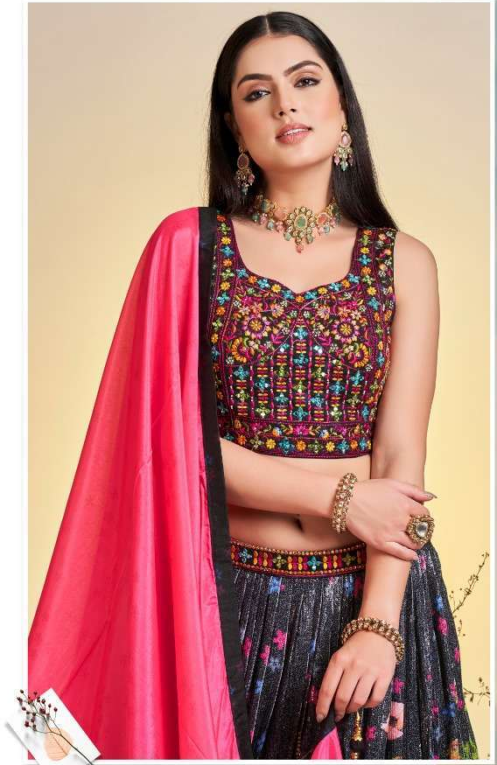

# Floral

VOL-07

  
ARYA DESIGNS

60001

ARYA DESIGNS

60001

  
ARYA DESIGNS

60002

*Floral*  
VOL-07

SKU	MAIN COLOR	BLOUSE FABRIC	LEHENGA FABRIC	DUPATTA FABRIC	SIZE (STITCHED)	WORK	PRICE
60001	PEACH	ART SILK	CHINON SILK	SOFT NET	L, XL	PRINTED, SEQUINS	5590/- (FLAT) + (GST) +SHIPPING.
60002	BLACK	ART SILK	CHINON SILK	SOFT NET	L, XL	PRINTED, SEQUINS	5590/- (FLAT) + (GST) +SHIPPING.
60003	NAVY BLUE	ART SILK	CHINON SILK	SOFT NET	L, XL	PRINTED, SEQUINS	5590/- (FLAT) + (GST) +SHIPPING.