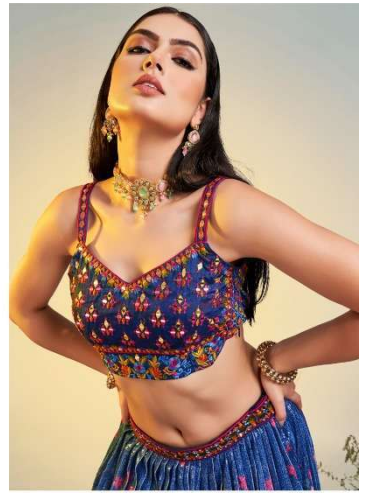

# Floral

VOL-07

  
ARYA DESIGNS

60001

ARYA DESIGNS

60001

  
ARYA DESIGNS

60002

ARYA DESIGNS

60003

60003

60001

60002

60003

  
ARYA DESIGNS

**ARYA DESIGNS**

*Floral*  
VOL-07

SKU	MAIN COLOR	BLOUSE FABRIC	LEHENGA FABRIC	DUPATTA FABRIC	SIZE (STITCHED)	WORK	PRICE
60001	PEACH	ART SILK	CHINON SILK	SOFT NET	L, XL	PRINTED, SEQUINS	5590/- (FLAT) + (GST) +SHIPPING.
60002	BLACK	ART SILK	CHINON SILK	SOFT NET	L, XL	PRINTED, SEQUINS	5590/- (FLAT) + (GST) +SHIPPING.
60003	NAVY BLUE	ART SILK	CHINON SILK	SOFT NET	L, XL	PRINTED, SEQUINS	5590/- (FLAT) + (GST) +SHIPPING.