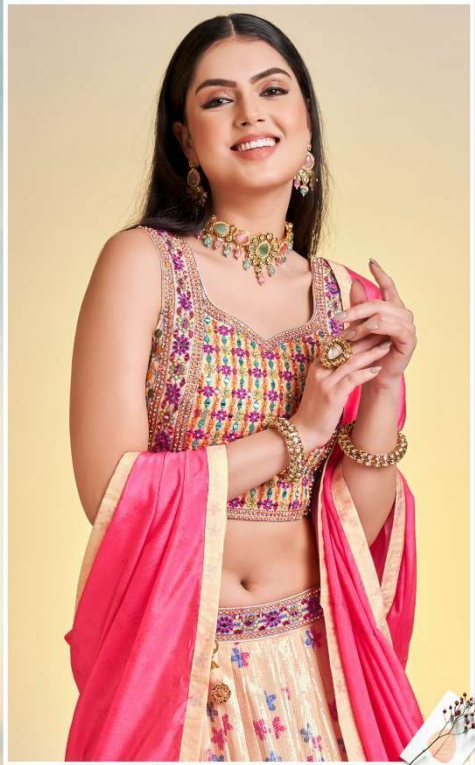

# Floral

VOL-07

  
ARYA DESIGNS

60001

ARYA DESIGNS

60001

  
ARYA DESIGNS

60002

*Floral*  
VOL-07

SKU	MAIN COLOR	BLOUSE FABRIC	LEHENGA FABRIC	DUPATTA FABRIC	SIZE (STITCHED)	WORK	PRICE
60001	PEACH	ART SILK	CHINON SILK	SOFT NET	L, XL	PRINTED, SEQUINS	5590/- (FLAT) + (GST) +SHIPPING.
60002	BLACK	ART SILK	CHINON SILK	SOFT NET	L, XL	PRINTED, SEQUINS	5590/- (FLAT) + (GST) +SHIPPING.
60003	NAVY BLUE	ART SILK	CHINON SILK	SOFT NET	L, XL	PRINTED, SEQUINS	5590/- (FLAT) + (GST) +SHIPPING.