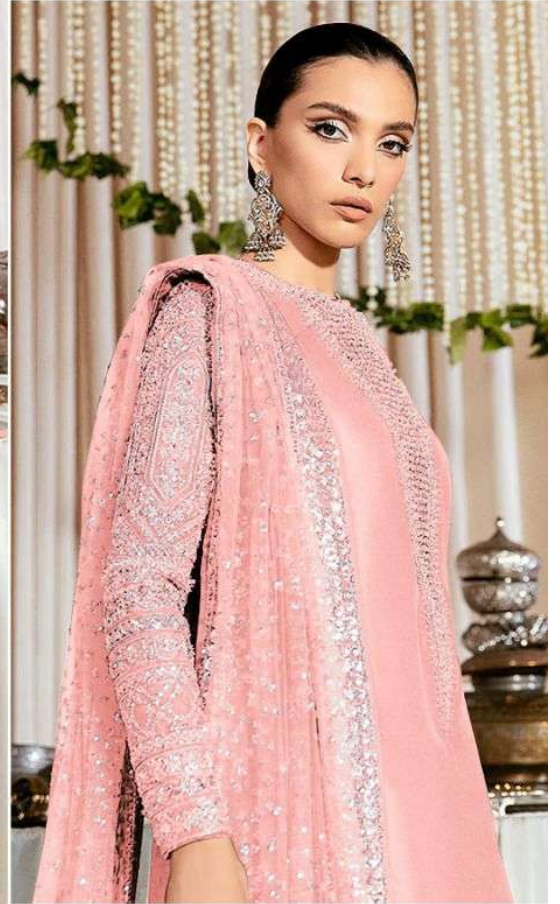

ALK-4084-C

ALK D.No.4084-C

TOP

Fox Georgette
with Embroidery

BOTTOM-INNER

Dull santoon

DUPATTA

Fox Georgette
with Embroidery