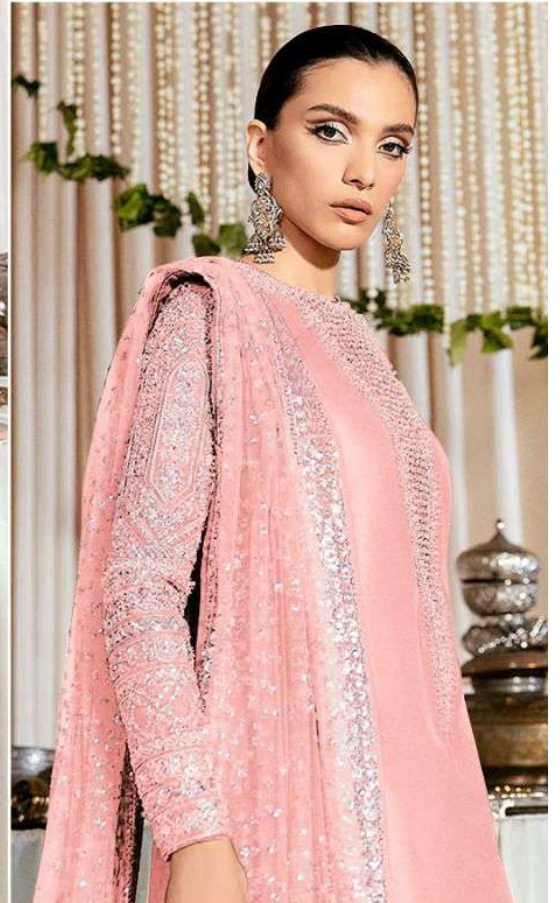

ALK-4084-C

ALK D.No.4084-C

TOP

Fox Georgette
with Embroidery

BOTTOM-INNER

Dull santoon

DUPATTA

Fox Georgette
with Embroidery