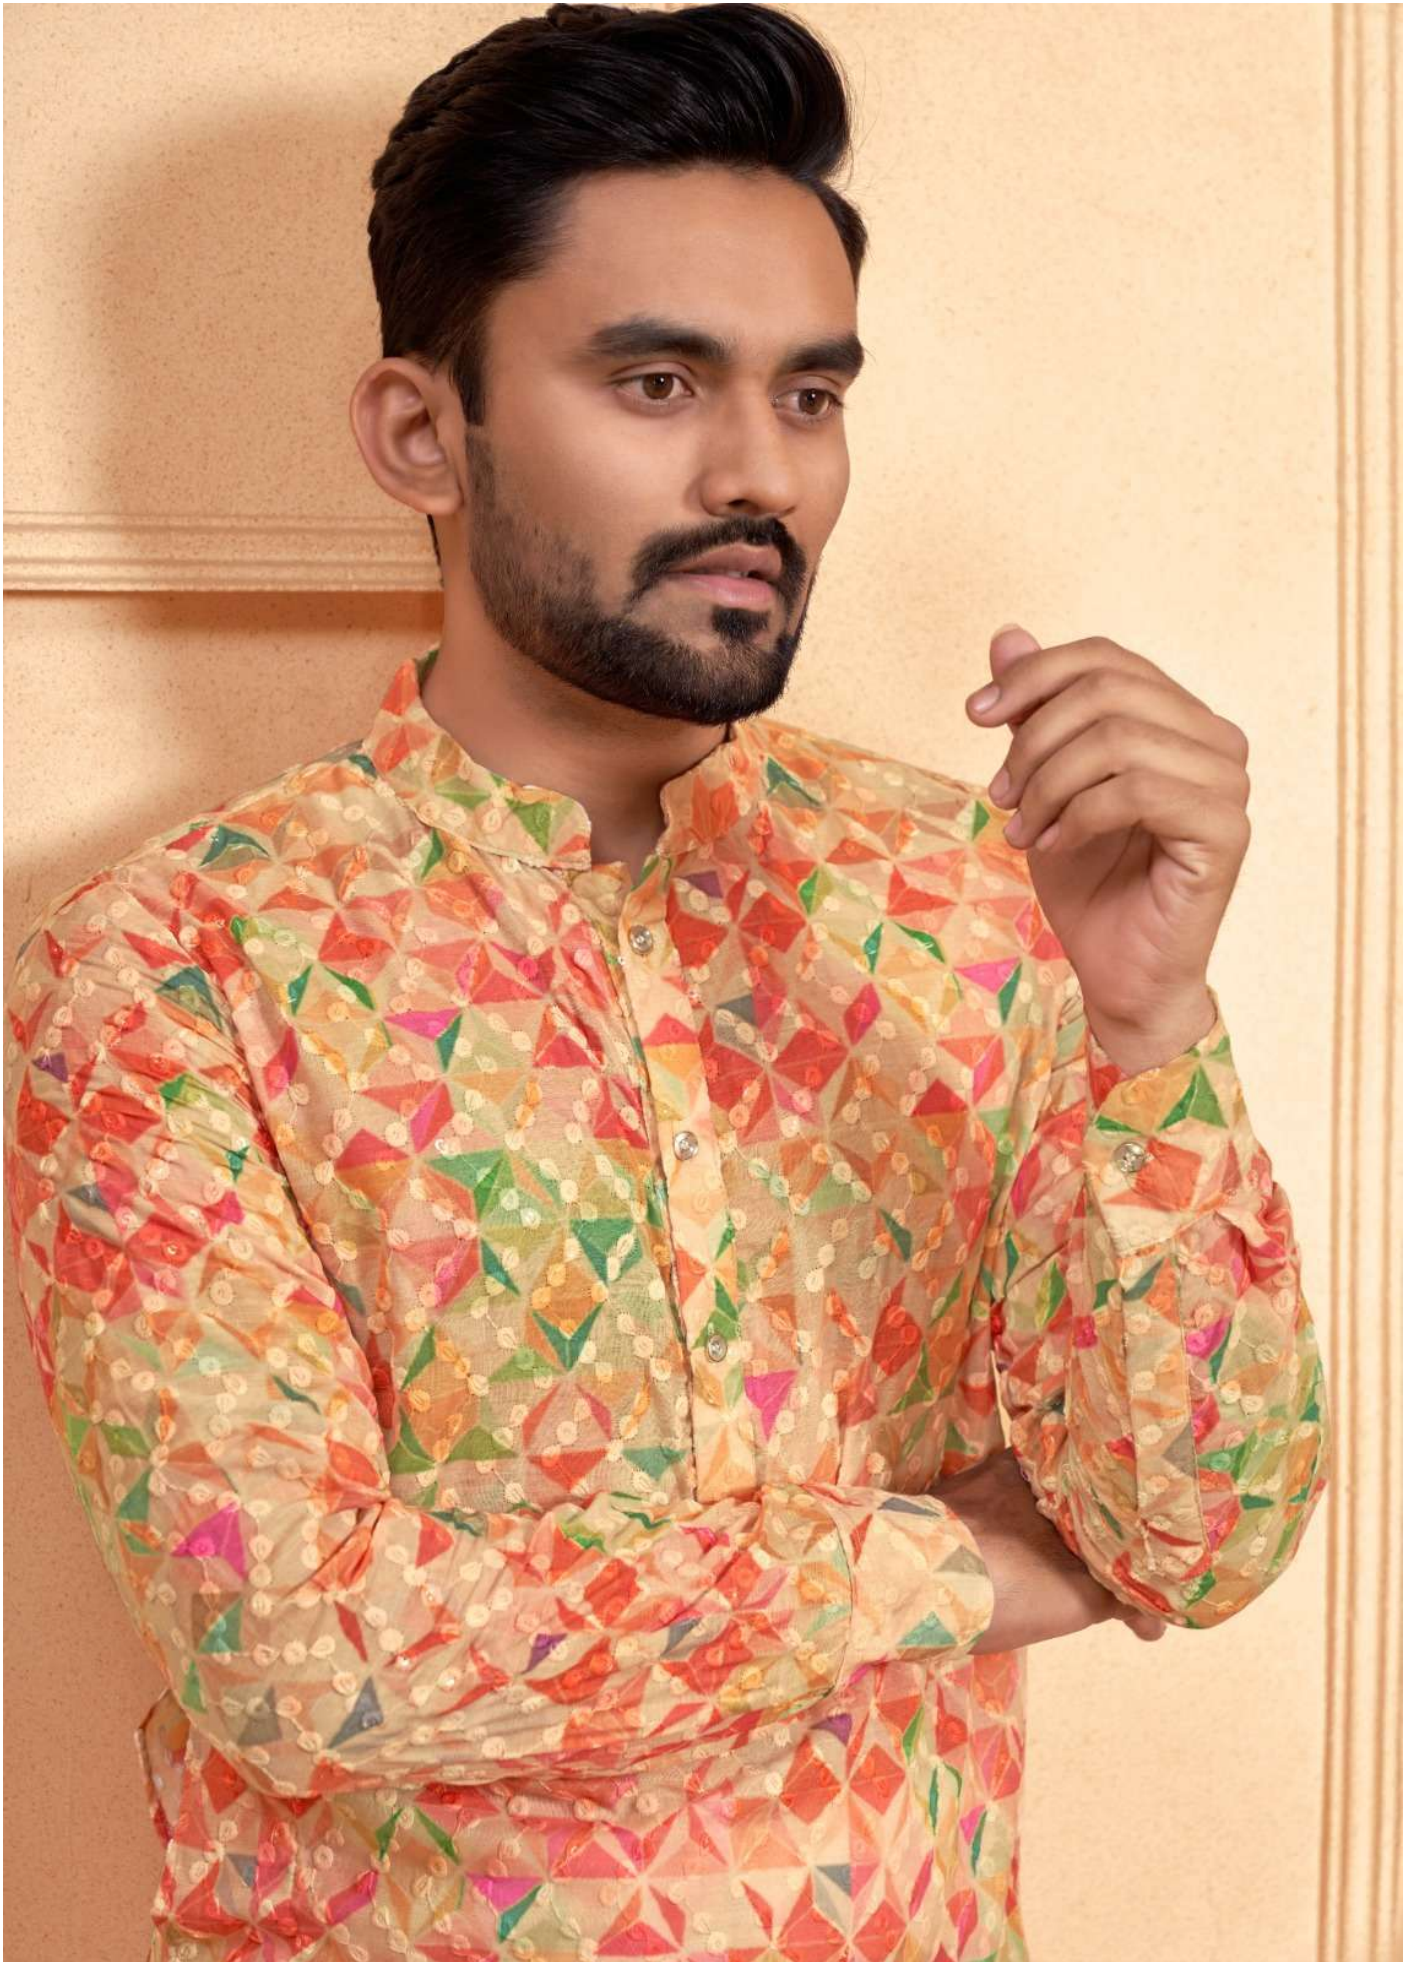

1006

1007

1005

1008

MEN'S KURTA SIZE CHART (IN INCH)

SIZE	CHEST	SHOULDER	HIP	WAIST	LENGTH	SLEEV LENGTH
M	43	18	44	42	42	24
L	45	19	46	44	42	24.5
XL	47	20	48	46	42	25
XXL	49	21	50	48	42	25.5

1001

1002