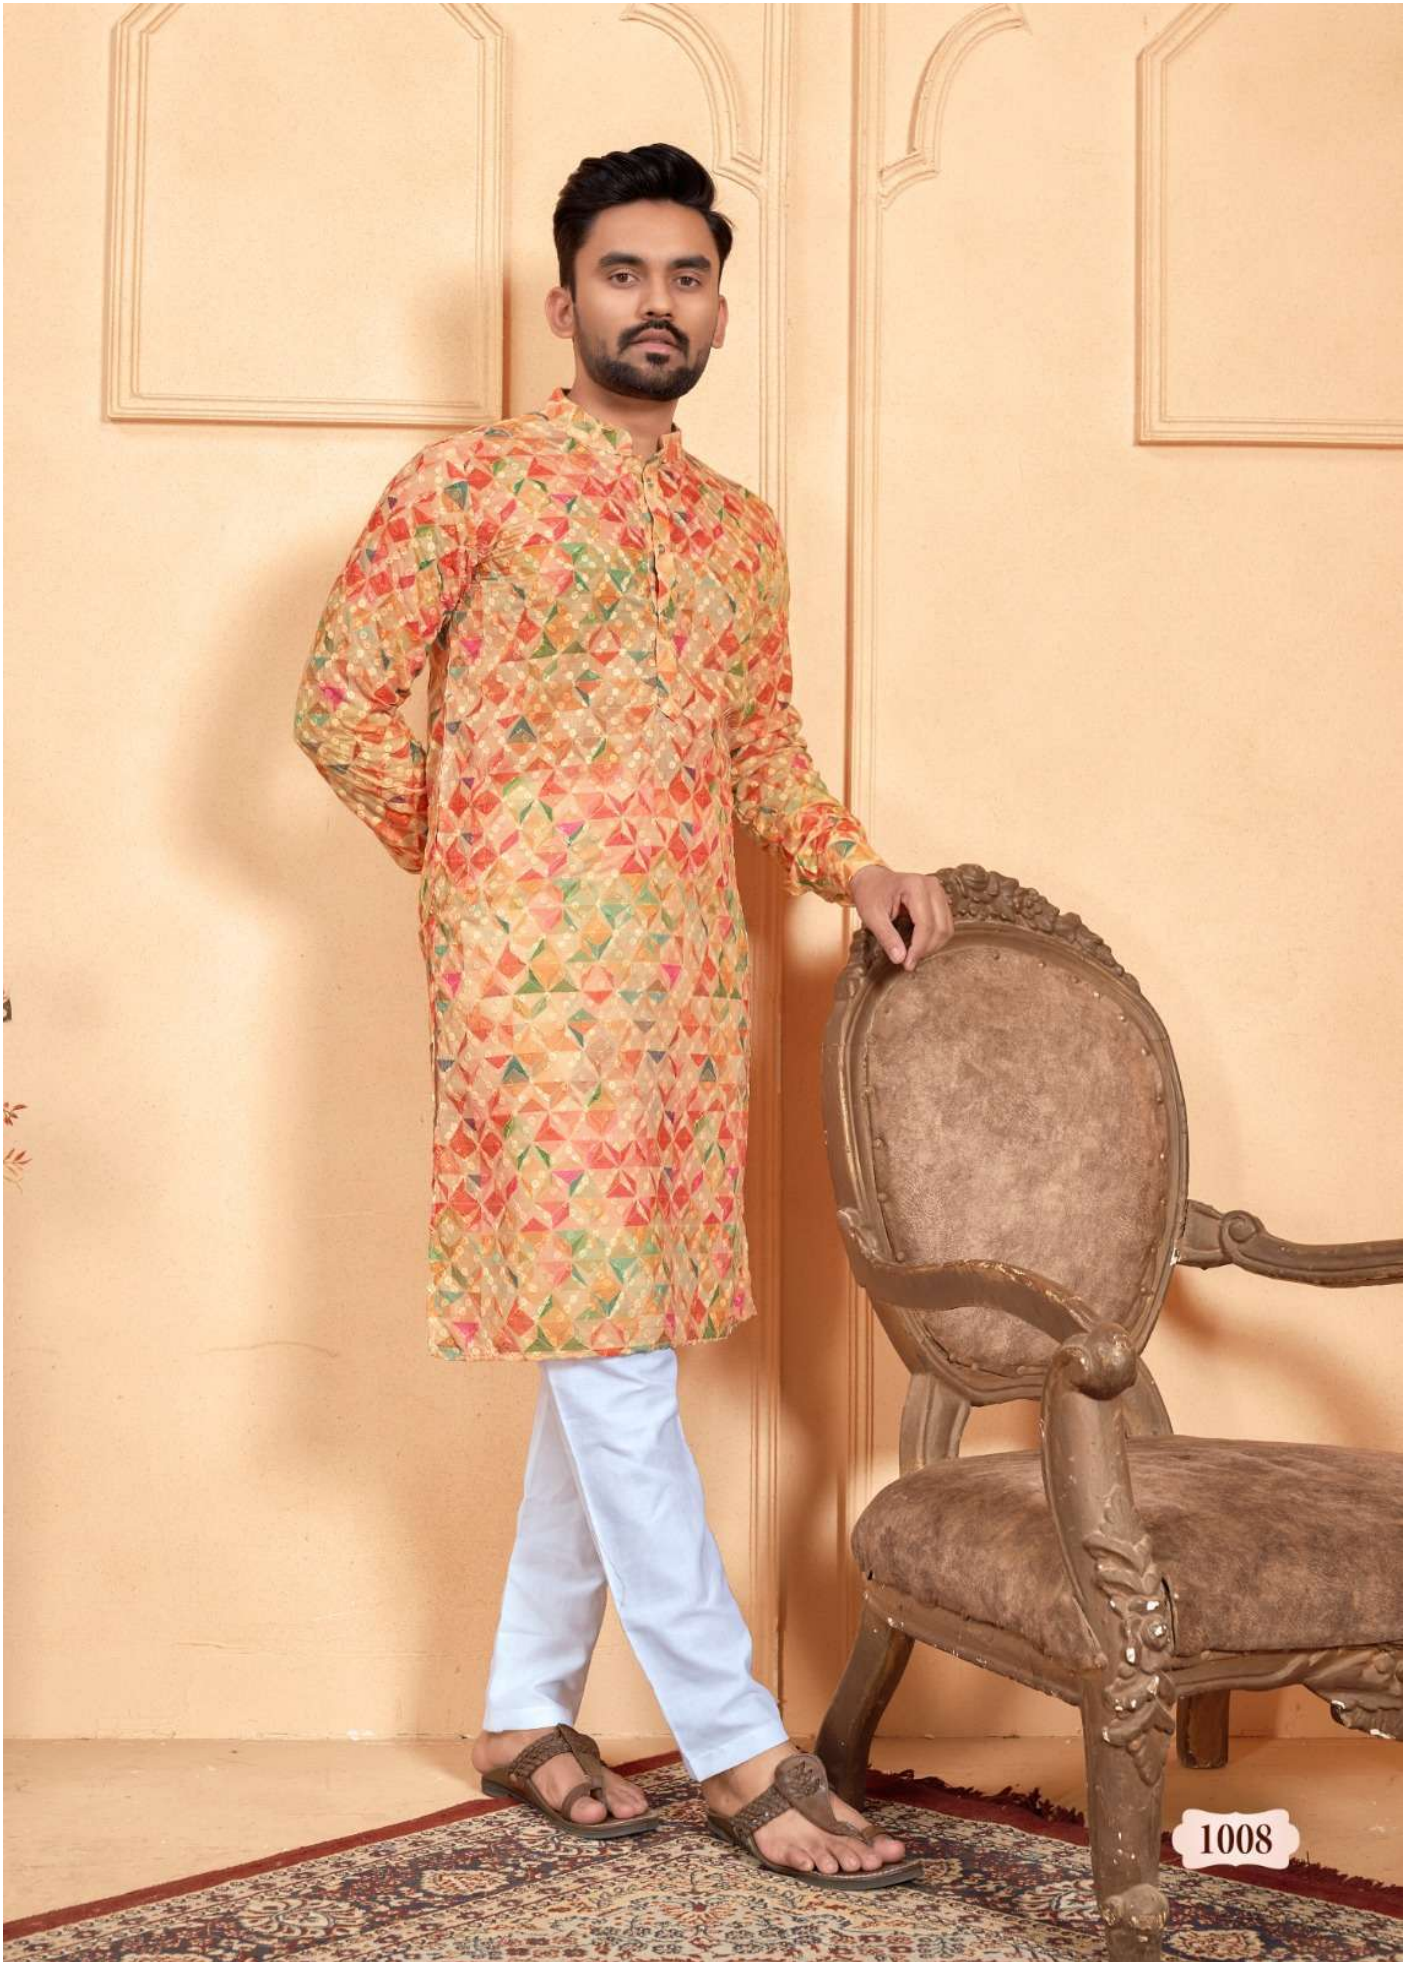

1006

1007

1005

1008

MEN'S KURTA SIZE CHART (IN INCH)

SIZE	CHEST	SHOULDER	HIP	WAIST	LENGTH	SLEEV LENGTH
M	43	18	44	42	42	24
L	45	19	46	44	42	24.5
XL	47	20	48	46	42	25
XXL	49	21	50	48	42	25.5

1001

1002