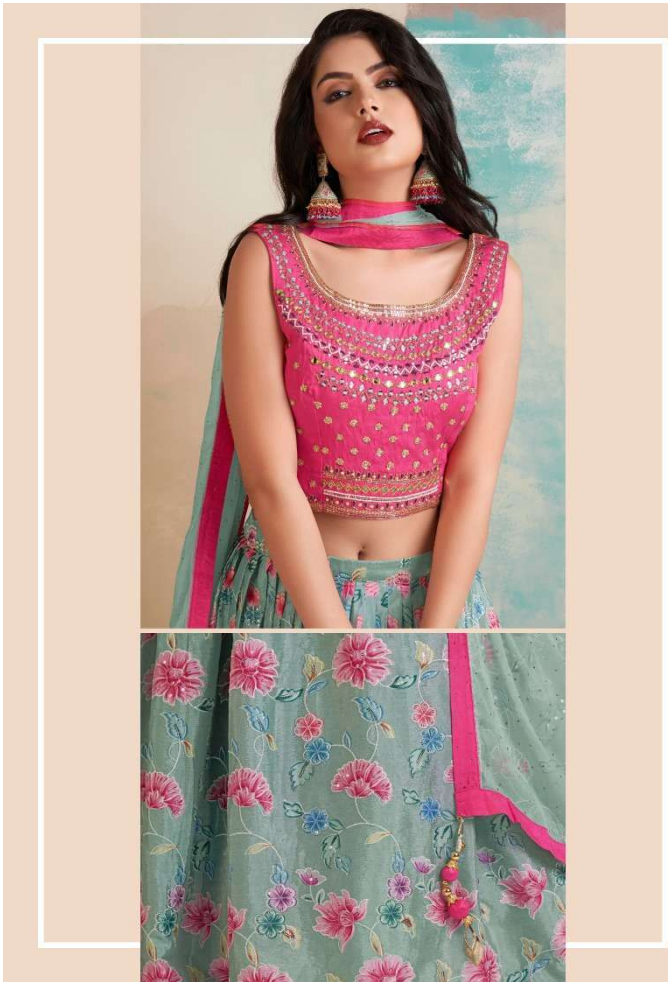

ARYA DESIGNS

Floral

VOL-06

ARYA DESIGNS

Floral

VOL-06

ARYA DESIGNS
58001

ARYA DESIGNS
58002

VOL-06

SKU	MAIN COLOR	BLOUSE FABRIC	LEHENGA FABRIC	DUPATTA FABRIC	SIZE (STITCHED)	WORK	PRICE
58001	BLUE	ART SILK	CHINON	GEORGETTE	38, 40	HANDWORK, PRINTED	5030/- (FLAT) + (GST) +SHIPPING.
58002	YELLOW	ART SILK	CHINON	GEORGETTE	38, 40	HANDWORK, PRINTED	5030/- (FLAT) + (GST) +SHIPPING.
58003	ORANGE	ART SILK	CHINON	GEORGETTE	38, 40	HANDWORK, PRINTED	5030/- (FLAT) + (GST) +SHIPPING.
58004	BLACK	ART SILK	CHINON	GEORGETTE	38, 40	HANDWORK, PRINTED	5030/- (FLAT) + (GST) +SHIPPING.