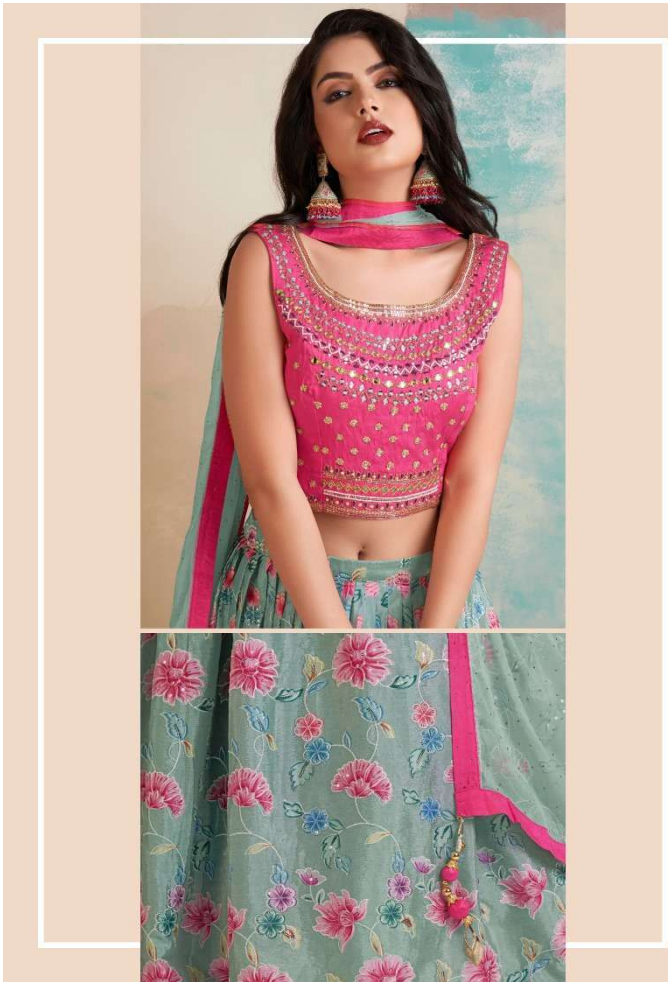

ARYA DESIGNS

Floral

VOL-06

ARYA DESIGNS

Floral

VOL-06

ARYA DESIGNS
58001

ARYA DESIGNS
58002

Floral

VOL-06

SKU	MAIN COLOR	BLOUSE FABRIC	LEHENGA FABRIC	DUPATTA FABRIC	SIZE (STITCHED)	WORK	PRICE
58001	BLUE	ART SILK	CHINON	GEORGETTE	38, 40	HANDWORK, PRINTED	5030/- (FLAT) + (GST) +SHIPPING.
58002	YELLOW	ART SILK	CHINON	GEORGETTE	38, 40	HANDWORK, PRINTED	5030/- (FLAT) + (GST) +SHIPPING.
58003	ORANGE	ART SILK	CHINON	GEORGETTE	38, 40	HANDWORK, PRINTED	5030/- (FLAT) + (GST) +SHIPPING.
58004	BLACK	ART SILK	CHINON	GEORGETTE	38, 40	HANDWORK, PRINTED	5030/- (FLAT) + (GST) +SHIPPING.