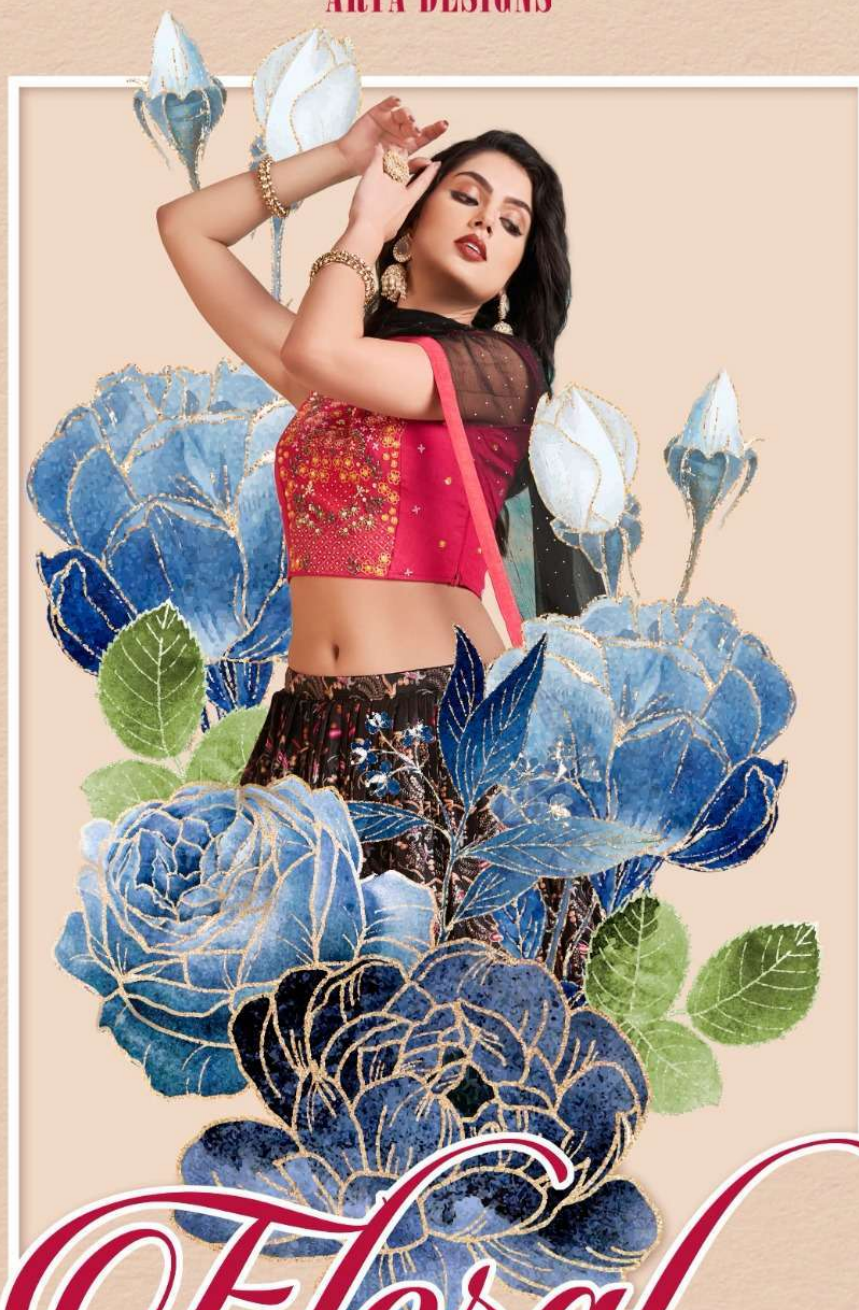

ARYA DESIGNS

Floral

VOL-06

ARYA DESIGNS

Floral

VOL-06

ARYA DESIGNS
58001

ARYA DESIGNS
58002

VOL-06

SKU	MAIN COLOR	BLOUSE FABRIC	LEHENGA FABRIC	DUPATTA FABRIC	SIZE (STITCHED)	WORK	PRICE
58001	BLUE	ART SILK	CHINON	GEORGETTE	38, 40	HANDWORK, PRINTED	5030/- (FLAT) + (GST) +SHIPPING.
58002	YELLOW	ART SILK	CHINON	GEORGETTE	38, 40	HANDWORK, PRINTED	5030/- (FLAT) + (GST) +SHIPPING.
58003	ORANGE	ART SILK	CHINON	GEORGETTE	38, 40	HANDWORK, PRINTED	5030/- (FLAT) + (GST) +SHIPPING.
58004	BLACK	ART SILK	CHINON	GEORGETTE	38, 40	HANDWORK, PRINTED	5030/- (FLAT) + (GST) +SHIPPING.