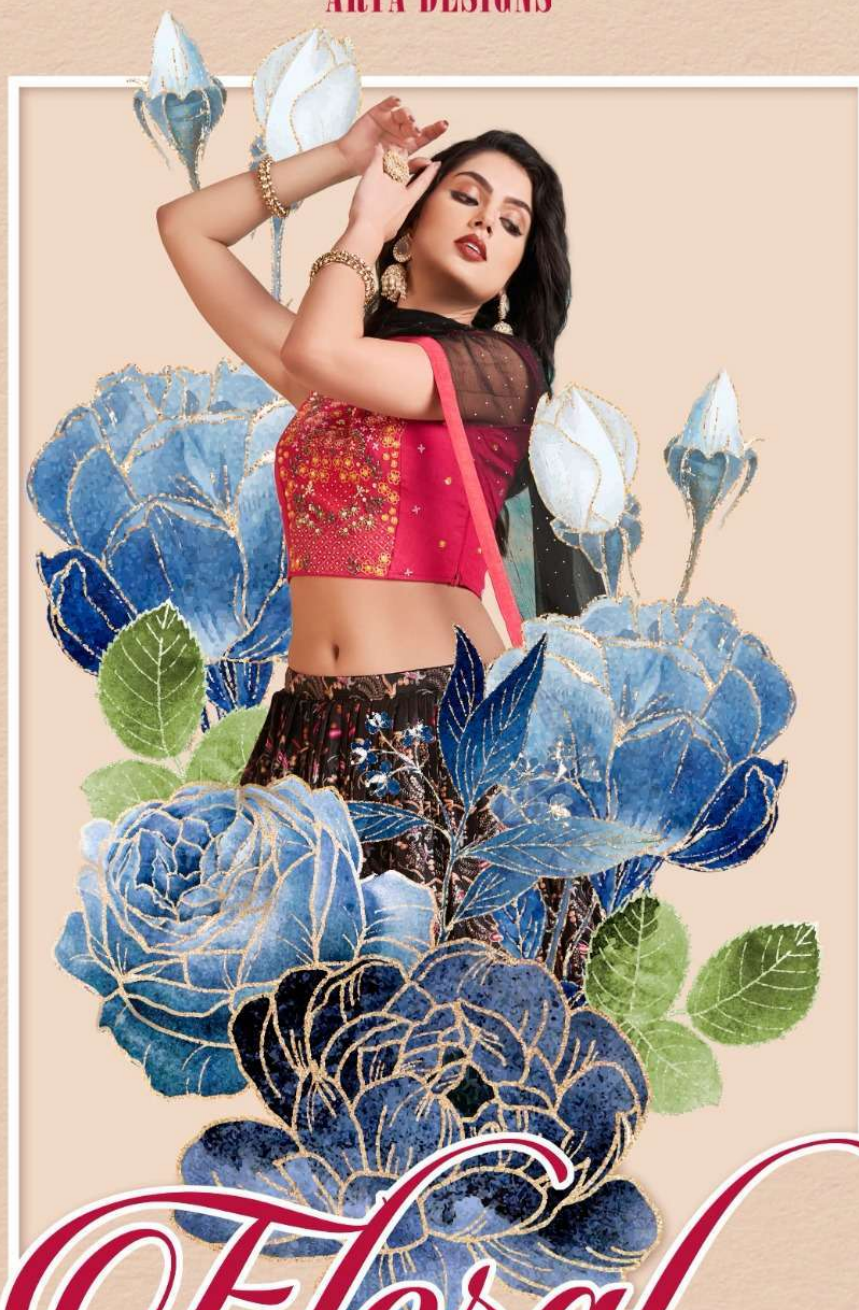

ARYA DESIGNS

Floral

VOL-06

ARYA DESIGNS

Floral

VOL-06

ARYA DESIGNS
58001

ARYA DESIGNS
58002

Floral

VOL-06

SKU	MAIN COLOR	BLOUSE FABRIC	LEHENGA FABRIC	DUPATTA FABRIC	SIZE (STITCHED)	WORK	PRICE
58001	BLUE	ART SILK	CHINON	GEORGETTE	38, 40	HANDWORK, PRINTED	5030/- (FLAT) + (GST) +SHIPPING.
58002	YELLOW	ART SILK	CHINON	GEORGETTE	38, 40	HANDWORK, PRINTED	5030/- (FLAT) + (GST) +SHIPPING.
58003	ORANGE	ART SILK	CHINON	GEORGETTE	38, 40	HANDWORK, PRINTED	5030/- (FLAT) + (GST) +SHIPPING.
58004	BLACK	ART SILK	CHINON	GEORGETTE	38, 40	HANDWORK, PRINTED	5030/- (FLAT) + (GST) +SHIPPING.