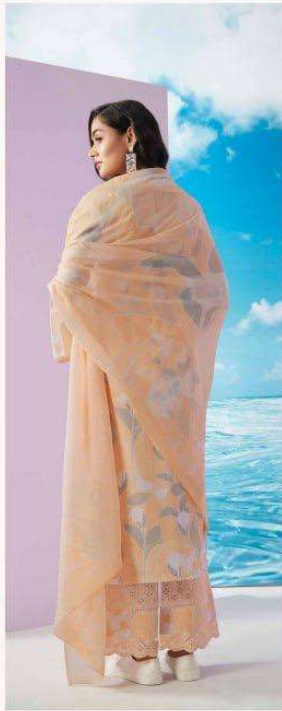

Sahiba®

SHARON

Sahiba®

SHARON

• 721 • SHARON

SHARON

all accessories are for shoot purpose only.

• 701 • SHARON

SHARON • 719 •

sahiba

SHARON

SHARON • 753 •

SHARON 

SHARON

SHARON • 792 •

• 778 • SHARON

778 - 745

DESCRIPTION

TOP - PURE COTTON LAWN DIGITAL PRINT WITH
EMBROIDERY BUTTA AND HAND WORK WITH LACE
BOTTOM - PURE COTTON LAWN EMBROIDERY PLAZZO
AND DIGITAL PRINTED PATTI
DUPATTA - PURE ORGANZA SILK DIGITAL PRINTED