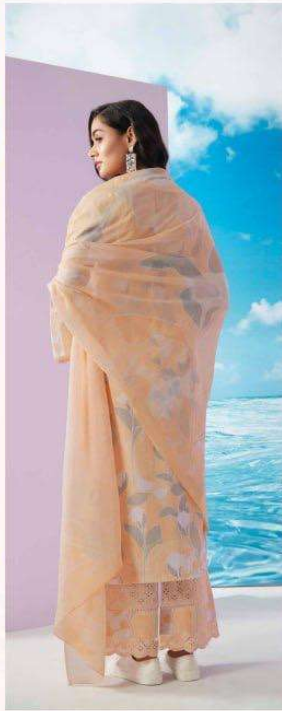

• 745 • SHARON