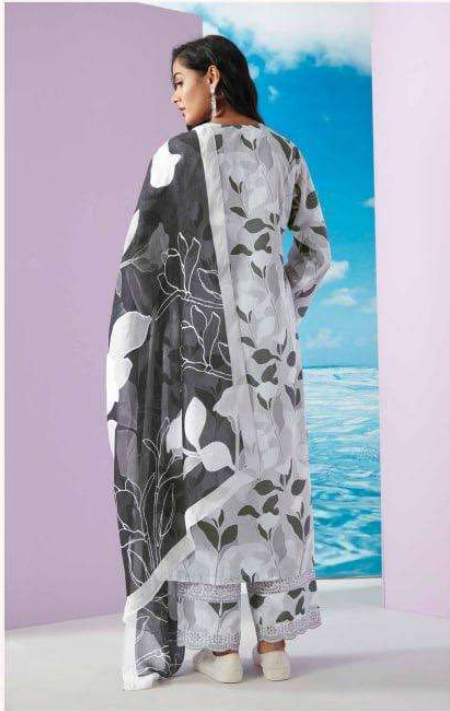

Sahiba®

SHARON

Sahiba®

SHARON

• 721 • SHARON

SHARON

all accessories are for shoot purpose only.

• 701 • SHARON

SHARON • 719 •

sahiba

SHARON

SHARON • 753 •

SHARON 

SHARON

SHARON • 792 •

• 778 • SHARON

778 - 745

DESCRIPTION

TOP - PURE COTTON LAWN DIGITAL PRINT WITH
EMBROIDERY BUTTA AND HAND WORK WITH LACE
BOTTOM - PURE COTTON LAWN EMBROIDERY PLAZZO
AND DIGITAL PRINTED PATTI
DUPATTA - PURE ORGANZA SILK DIGITAL PRINTED