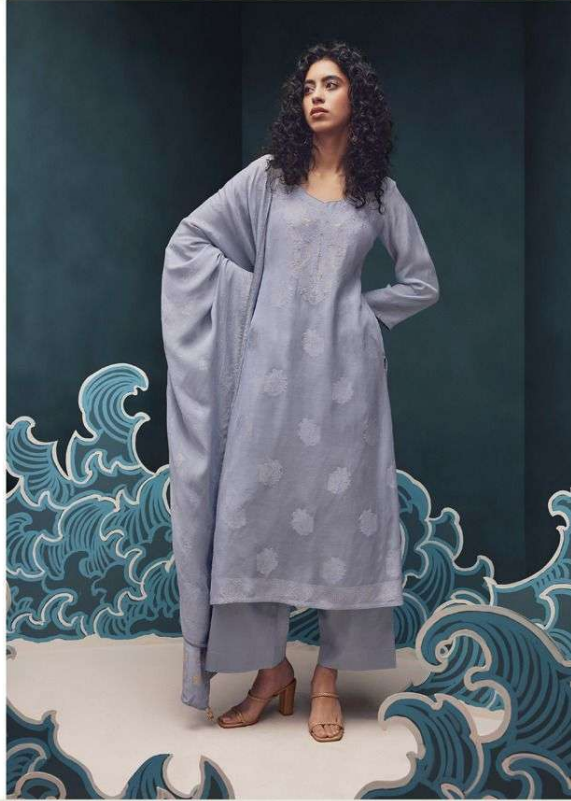

C1402

C1403

C1404

C1405

C1406

C1407

Ganga®
orphic

PRODUCT NAME	<i>ORPHIC</i>
D.NO.	C1402 TO C1407
DESCRIPTION	<p>TOP PREMIUM VISCOSE SILK JACQUARD WITH HAND WORK</p> <p>BOTTOM PREMIUM COTTON SATIN SOLID</p> <p>DUPATTA PREMIUM VISCOSE SILK JACQUARD WITH FOUR SIDE LACE & TASSEL</p>
HSN CODE	540834
WHOLESALE PRICE	2340/- EACH+GST(EXTRA)