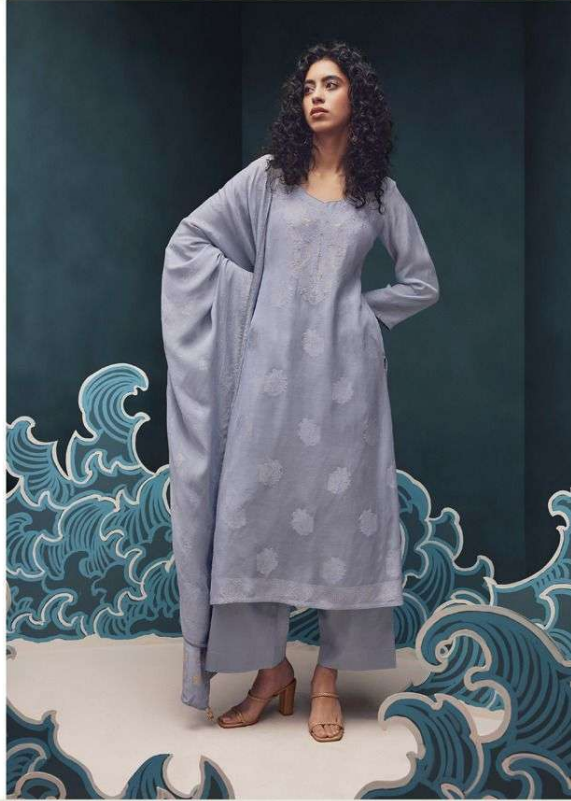

C1402

C1403

C1404

C1405

C1406

C1407

Ganga®  
orphic

PRODUCT NAME	<b><i>ORPHIC</i></b>
D.NO.	C1402 TO C1407
DESCRIPTION	<p><b>TOP</b> PREMIUM VISCOSE SILK JACQUARD WITH HAND WORK</p> <p><b>BOTTOM</b> PREMIUM COTTON SATIN SOLID</p> <p><b>DUPATTA</b> PREMIUM VISCOSE SILK JACQUARD WITH FOUR SIDE LACE &amp; TASSEL</p>
HSN CODE	<b>540834</b>
WHOLESALE PRICE	<b>2340/- EACH+GST(EXTRA)</b>