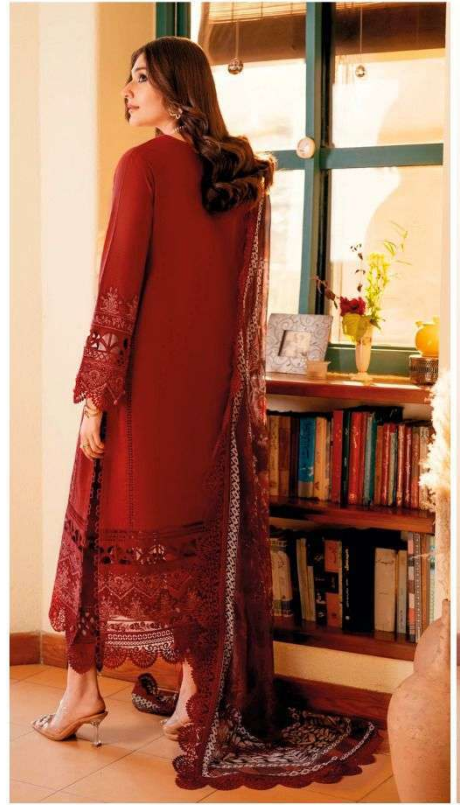

# Firdous

ombré 2

# Firdous

ombré 2

DS

“IF I HAD A  
POWER COLOR,  
IT WOULD  
DEFINITELY BE  
SPARKLE”

3131

3133

3135

3136

## Firdous ombré 2

3131

3132

3133

3134

3135

3136