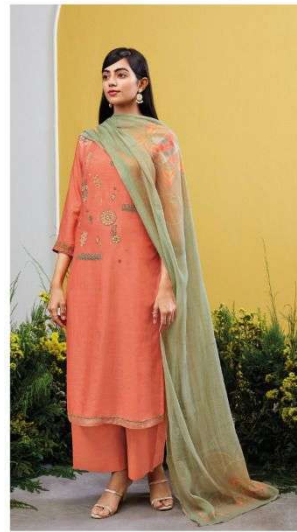

S1640-C

Ganga®
Adina
S1640-A/B/C/D