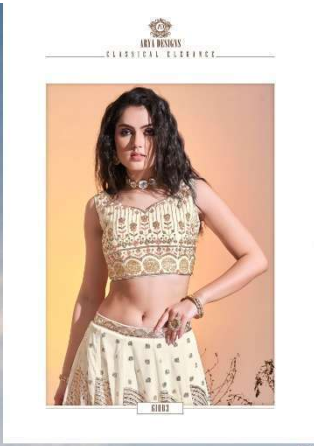

ARYA DESIGNS
TIMELESS CHARM

61003

ARYA DESIGNS
CLASSICAL ELEGANCE

ARYA DESIGNS
MAGNIFICENT VIA FABRI

ARYA DESIGNS