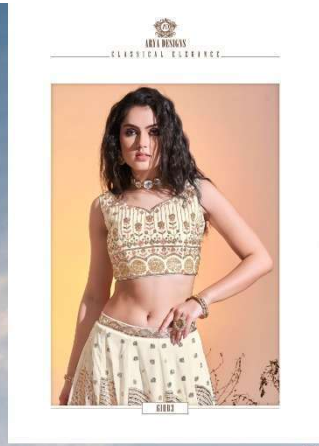

ARYA DESIGNS
TIMELESS CHARM

61003

ARYA DESIGNS
CLASSICAL ELEGANCE

ARYA DESIGNS
MAGNIFICENT VIA FABRI

ARYA DESIGNS