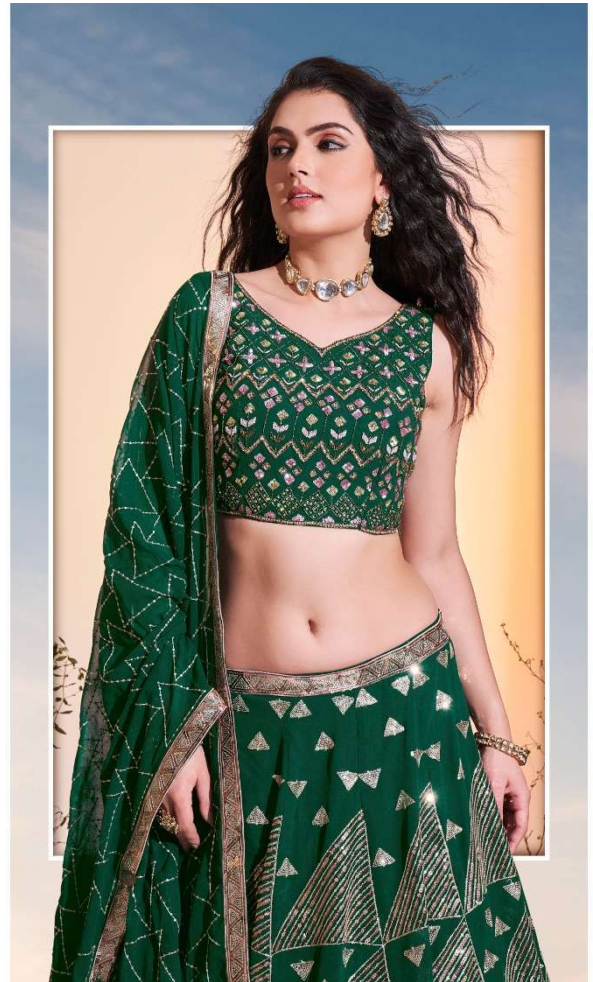

ARYA DESIGNS

EUPHORIA
VOL-10

ARYA DESIGNS

EUPHORIA
VOL-10

ARYA DESIGNS
TRADITIONAL SAGA

61001

ARYA DESIGNS

TIMELESS CHARISMA

ARYA DESIGNS
MAGNIFICENT VIA FABRI

61002

ARYA DESIGNS

ARYA DESIGNS

EUPHORIA

VOL-10

SKU	MAIN COLOR	BLOUSE FABRIC	LEHenga FABRIC	DUPATTA FABRIC	SIZE (STITCHED)	WORK	PRICE
61001	PINK	GEORGETTE	GEORGETTE	GEORGETTE	L, XL	HARDWORK, SEQUINS	6705/- (FLAT) +12%(GST) +SHIPPING.
61002	BLUE	GEORGETTE	GEORGETTE	GEORGETTE	L, XL	HARDWORK, SEQUINS	6705/- (FLAT) +12%(GST) +SHIPPING.
61003	WHITE	GEORGETTE	GEORGETTE	GEORGETTE	L, XL	HARDWORK, SEQUINS	6705/- (FLAT) +12%(GST) +SHIPPING.