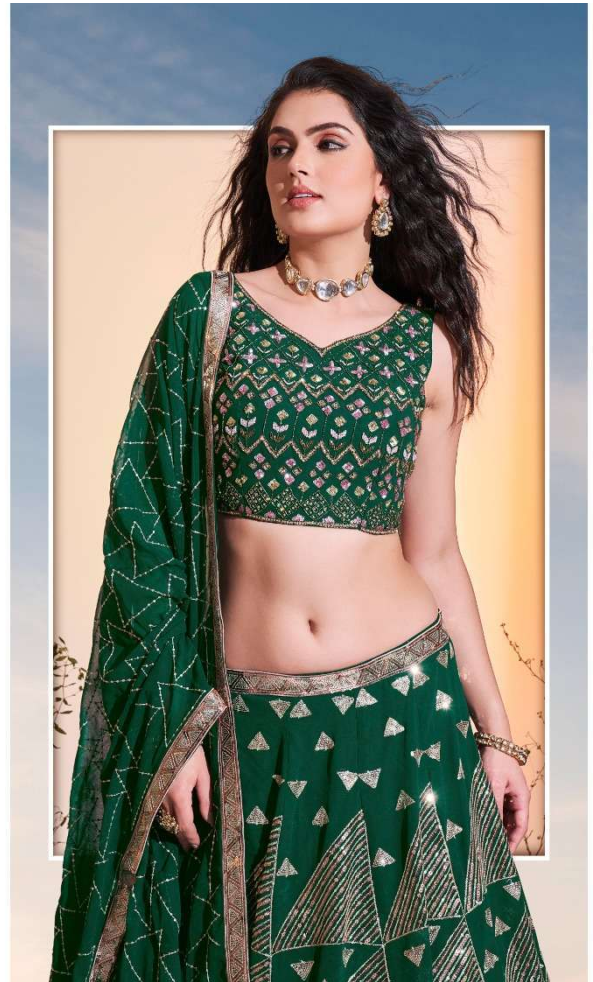

ARYA DESIGNS
TRADITIONAL SAGA