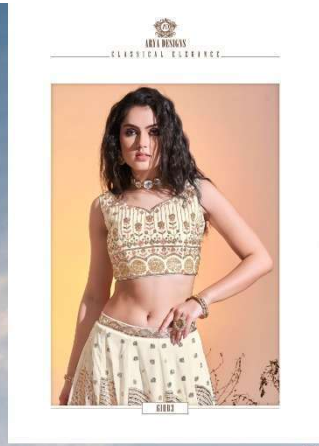

61003

61001

ARYA DESIGNS
TIMELESS CHARM

61001

61003

ARYA DESIGNS
CLASSICAL ELEGANCE

61003

61002

ARYA DESIGNS
MAGNIFICENT VIA FABRI

61002

ARYA DESIGNS

ARYA DESIGNS

EUPHORIA

VOL-10

SKU	MAIN COLOR	BLOUSE FABRIC	LEHenga FABRIC	DUPATTA FABRIC	SIZE (STITCHED)	WORK	PRICE
61001	PINK	GEORGETTE	GEORGETTE	GEORGETTE	L, XL	HARDWORK, SEQUINS	6705/- (FLAT) +12%(GST) +SHIPPING.
61002	BLUE	GEORGETTE	GEORGETTE	GEORGETTE	L, XL	HARDWORK, SEQUINS	6705/- (FLAT) +12%(GST) +SHIPPING.
61003	WHITE	GEORGETTE	GEORGETTE	GEORGETTE	L, XL	HARDWORK, SEQUINS	6705/- (FLAT) +12%(GST) +SHIPPING.