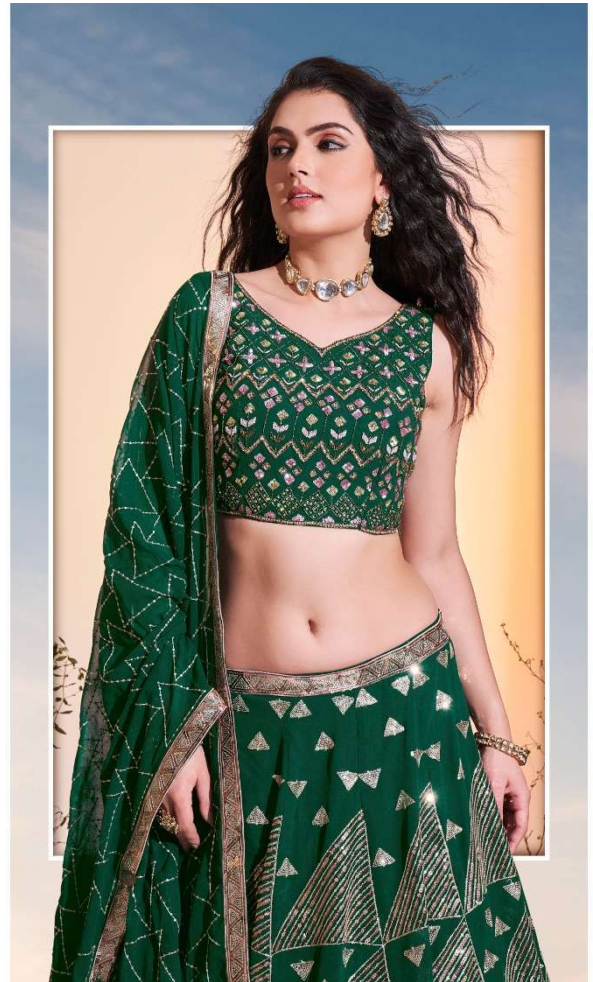

ARYA DESIGNS

EUPHORIA
VOL-10

ARYA DESIGNS

EUPHORIA
VOL-10

ARYA DESIGNS
TRADITIONAL SAGA

61001

ARYA DESIGNS

TIMELESS CHARISMA

61002

ARYA DESIGNS

ARYA DESIGNS

EUPHORIA

VOL-10

SKU	MAIN COLOR	BLOUSE FABRIC	LEHenga FABRIC	DUPATTA FABRIC	SIZE (STITCHED)	WORK	PRICE
61001	PINK	GEORGETTE	GEORGETTE	GEORGETTE	L, XL	HARDWORK, SEQUINS	6705/- (FLAT) +12%(GST) +SHIPPING.
61002	BLUE	GEORGETTE	GEORGETTE	GEORGETTE	L, XL	HARDWORK, SEQUINS	6705/- (FLAT) +12%(GST) +SHIPPING.
61003	WHITE	GEORGETTE	GEORGETTE	GEORGETTE	L, XL	HARDWORK, SEQUINS	6705/- (FLAT) +12%(GST) +SHIPPING.