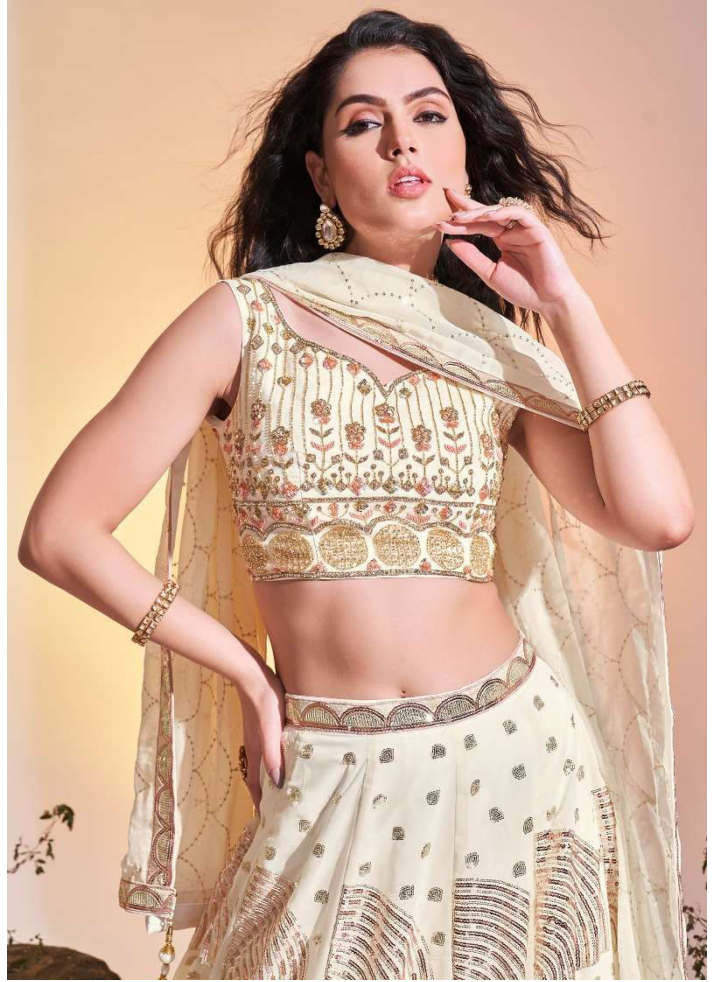

ARYA DESIGNS

CLASSICAL ELEGANCE

61003