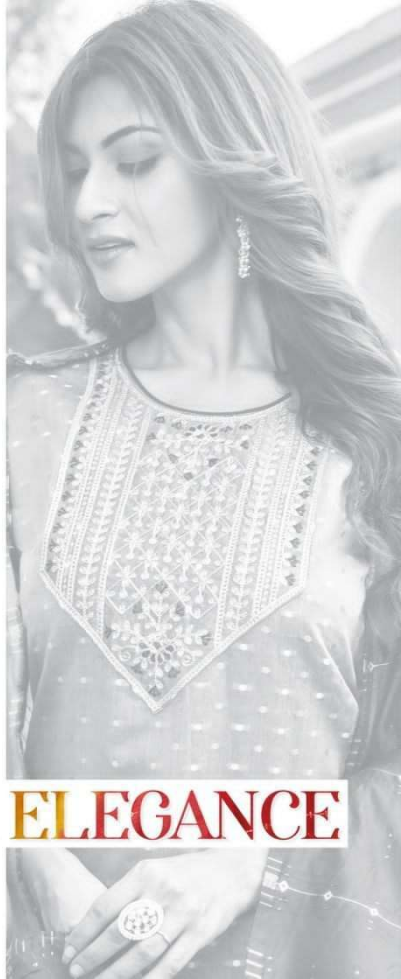

TIMELESS ELEGANCE

63003