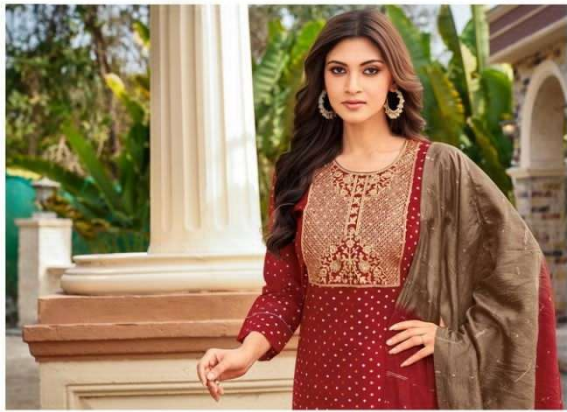

PERFECT ENSEMBLE

63001