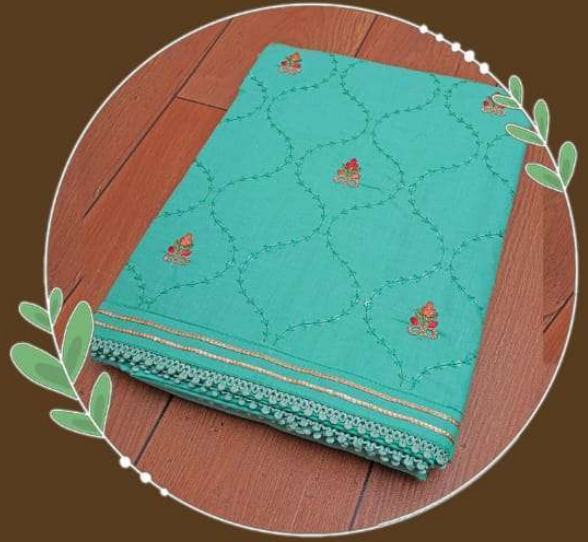

Binal

**PANCH
RATNA**
D.NO-19032

**TOP: COTTON ALL OVER WITH HEAVY WORK
DUPATTA: COTTON MAL WORK WITH 4-SIDE BORDER**

Binal

**PANCH
RATNA**
D.NO-19032

**TOP: COTTON ALL OVER WITH HEAVY WORK
DUPATTA: COTTON MAL WORK WITH 4-SIDE BORDER**

PANCH
RATNA
D.NO-19031

TOP: COTTON ALL OVER WITH HEAVY WORK
DUPATTA: COTTON MAL WORK WITH 4-SIDE BORDER

Binal

Binal

**PANCH
RATNA**
D.NO-19033

**TOP: COTTON ALL OVER WITH HEAVY WORK
DUPATTA: COTTON MAL WORK WITH 4-SIDE BORDER**

PANCH
RATNA
D.NO-19034

TOP: COTTON ALL OVER WITH HEAVY WORK
DUPATTA: COTTON MAL WORK WITH 4-SIDE BORDER

Binal

PANCH
RATNA

Binal

TOP: COTTON ALL OVER WITH HEAVY WORK
DUPATTA: COTTON MAL WORK WITH 4-SIDE BORDER