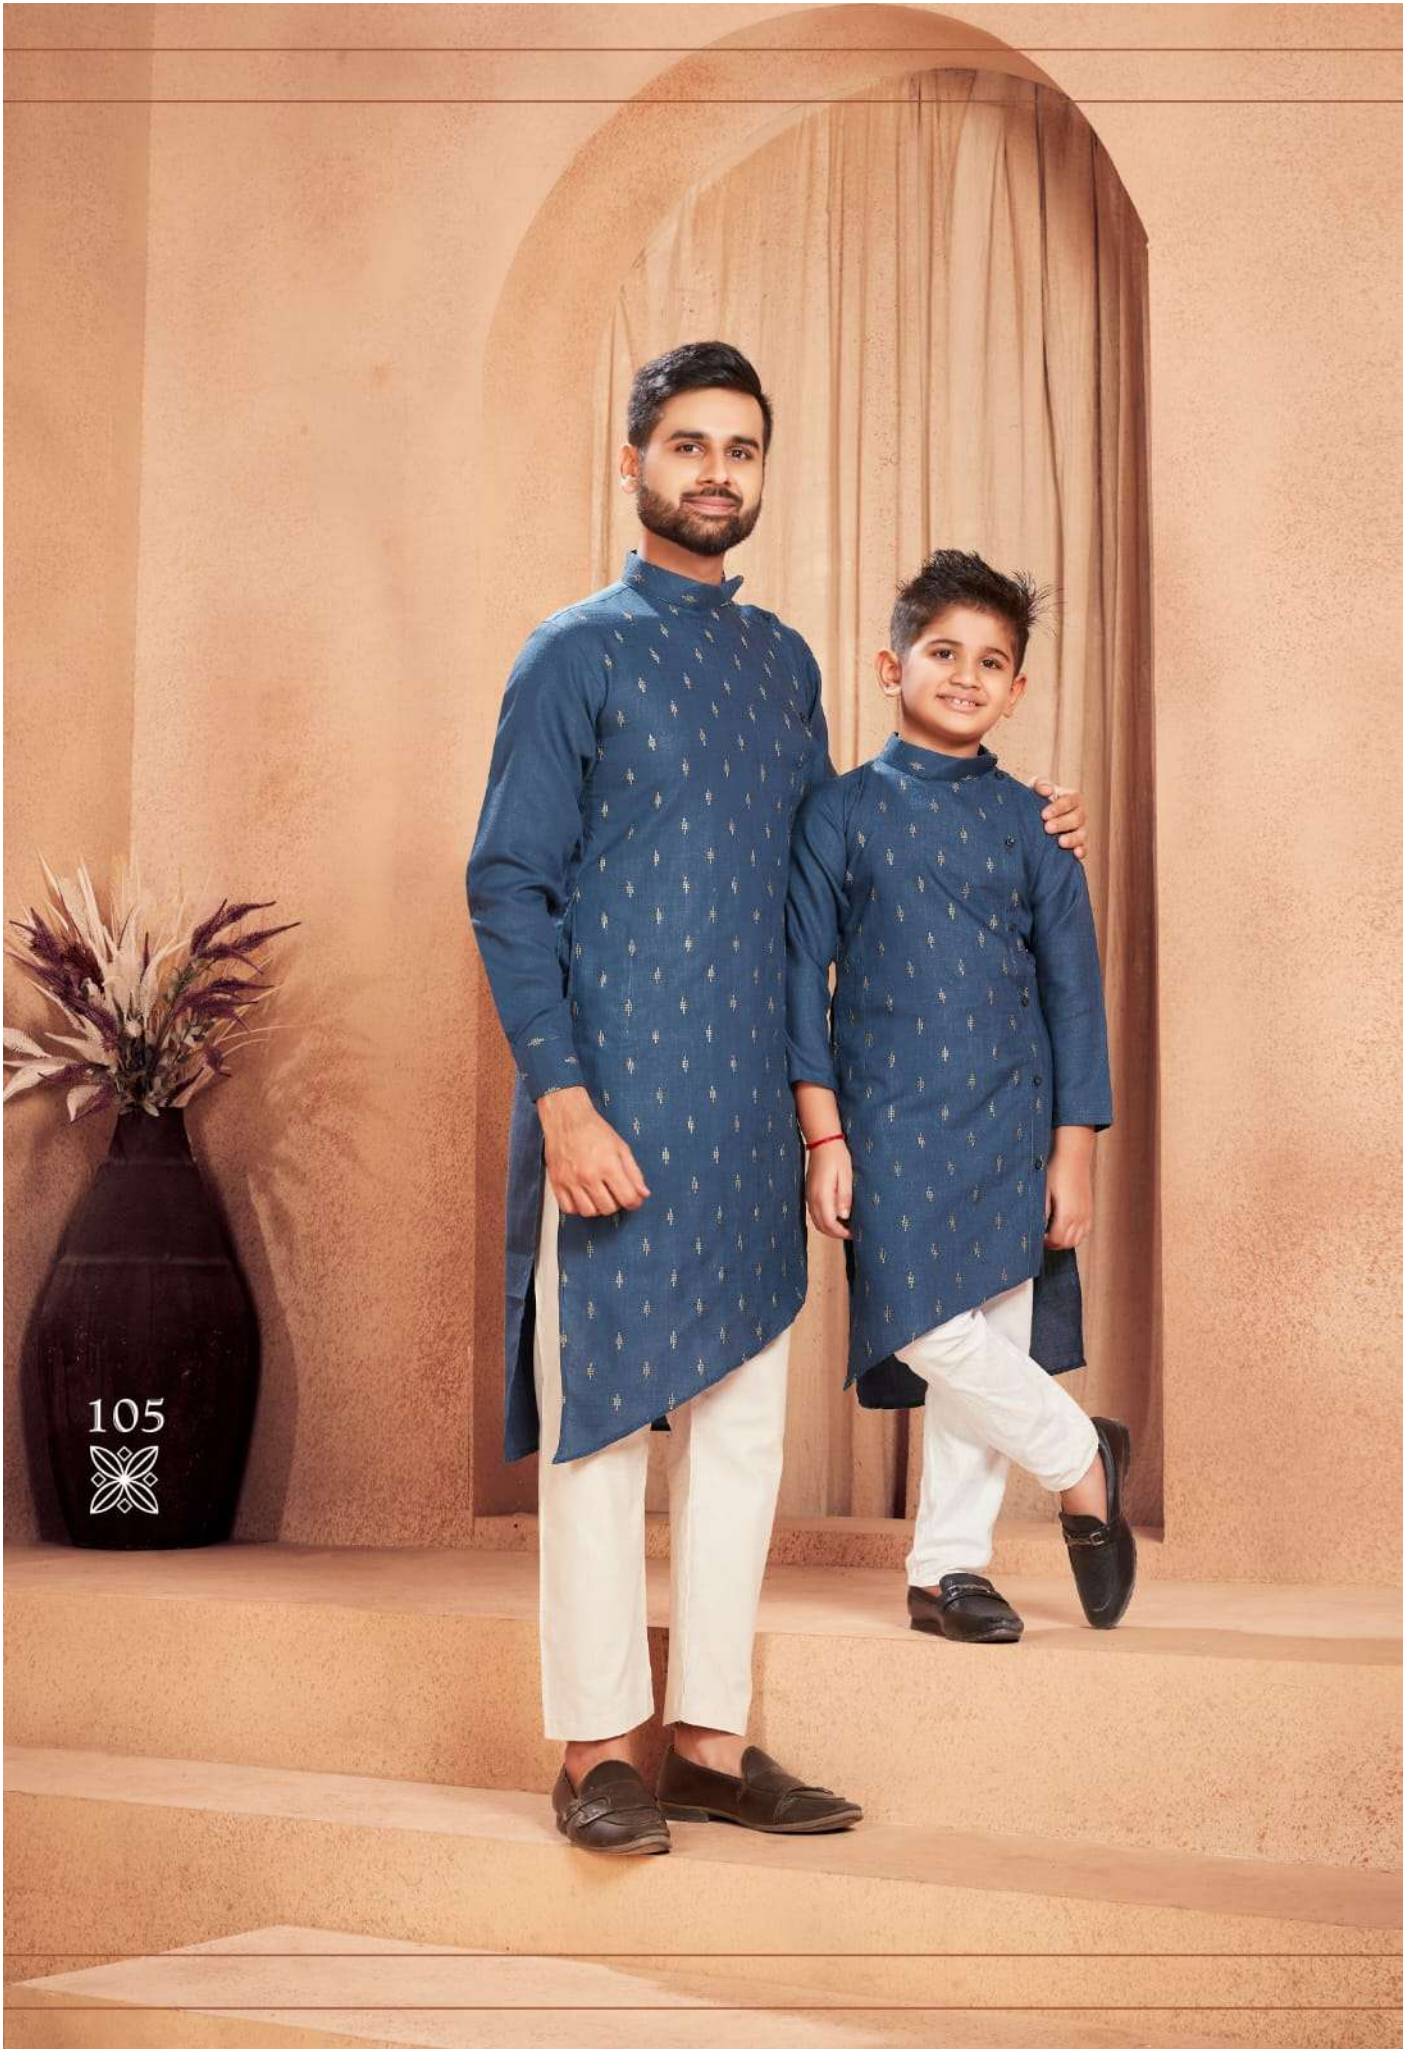

FATHER & SON

103

104

KIDS KURTA SIZE CHART			
SIZE	CHEST	LENGTH	SHOULDER
26	26	31	10 1/2
28	28	31	11
30	30	33	11 1/2
32	32	35	12
34	34	36	12 1/2

MEN'S KURAT SIZE CHART					
SIZE	CHEST	WEST	HIP	LENGTH	SHOULDER
M	38	34	40	44	17
L	40	36	42	44	17.5
XL	42	38	44	44	18
XXL	44	40	46	45	19
3XL	46	42	48	46	20