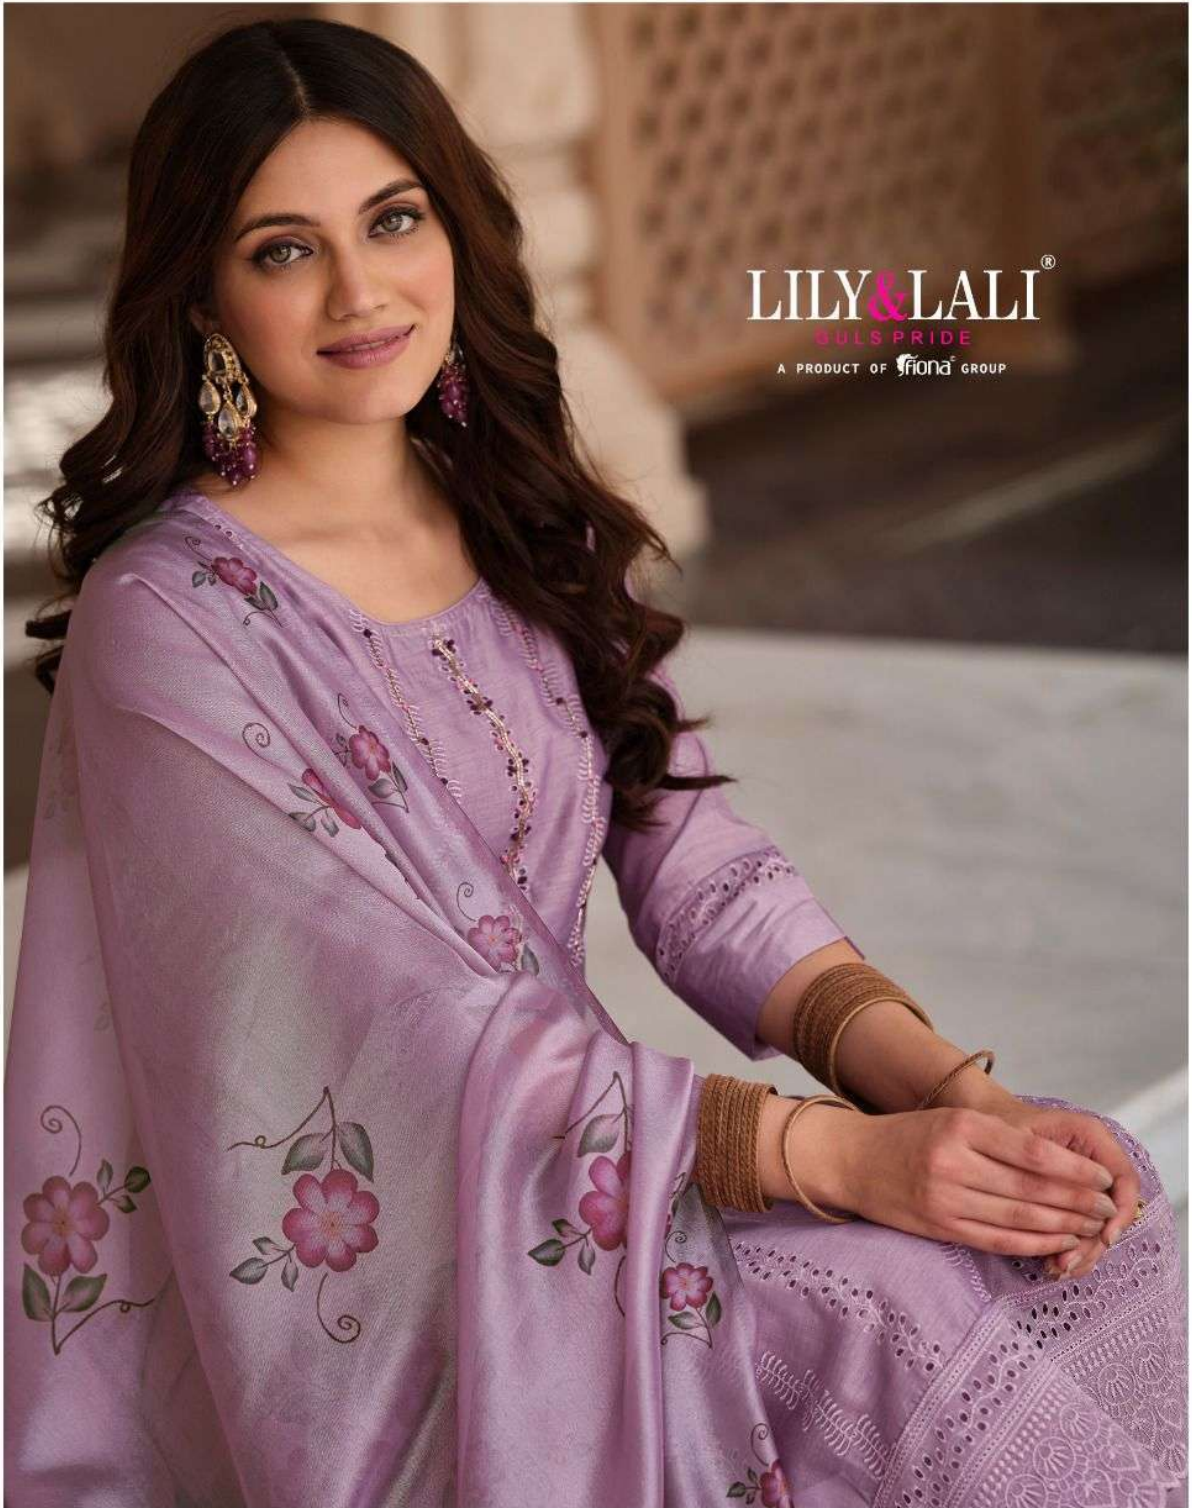

LILY & LALI®
GULS PRIDE
A PRODUCT OF Sirona® GROUP