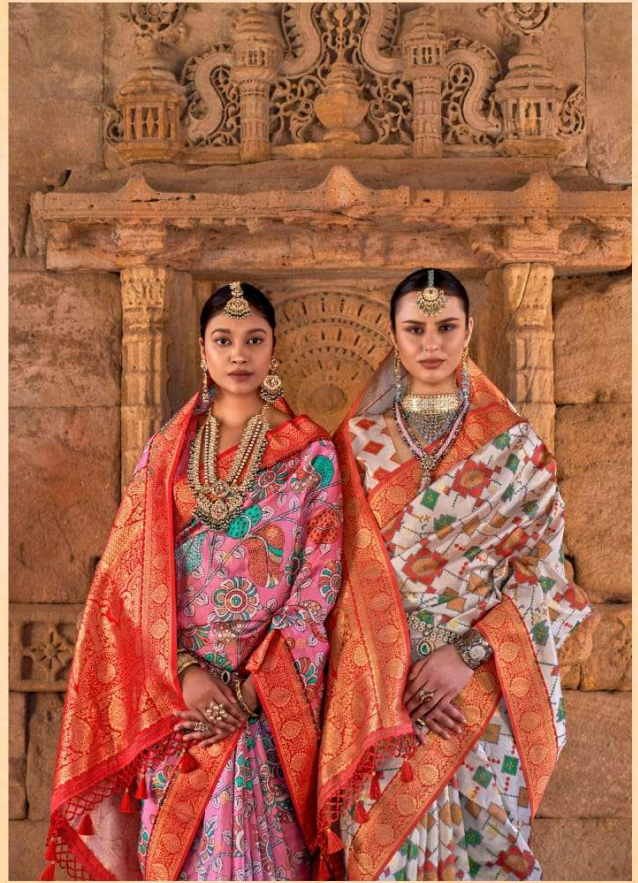

*Pankh*TM
Beauty of Women

KALAM-KRUTI

*Pankh*TM
Beauty of Women

KALAM-KRUTI

sacred expression

sacred expression

sacred expression

sacred expression

sacred expression

sacred expression

sacred expression

5901

5902

5905

5906

5903

5904

KALAM-KRUTI

sacred expression

KALAM-KRUTI

A
UNIQUE COLLECTION
OF KALAMKARI

Dear Patron Customer,
we are here launching with successful response our next collection

DESIGN NO.	POS	SET	RATE
5901			1495/-
5902			1495/-
5903			1495/-
5904			1495/-
5905			1495/-
5906			1495/-