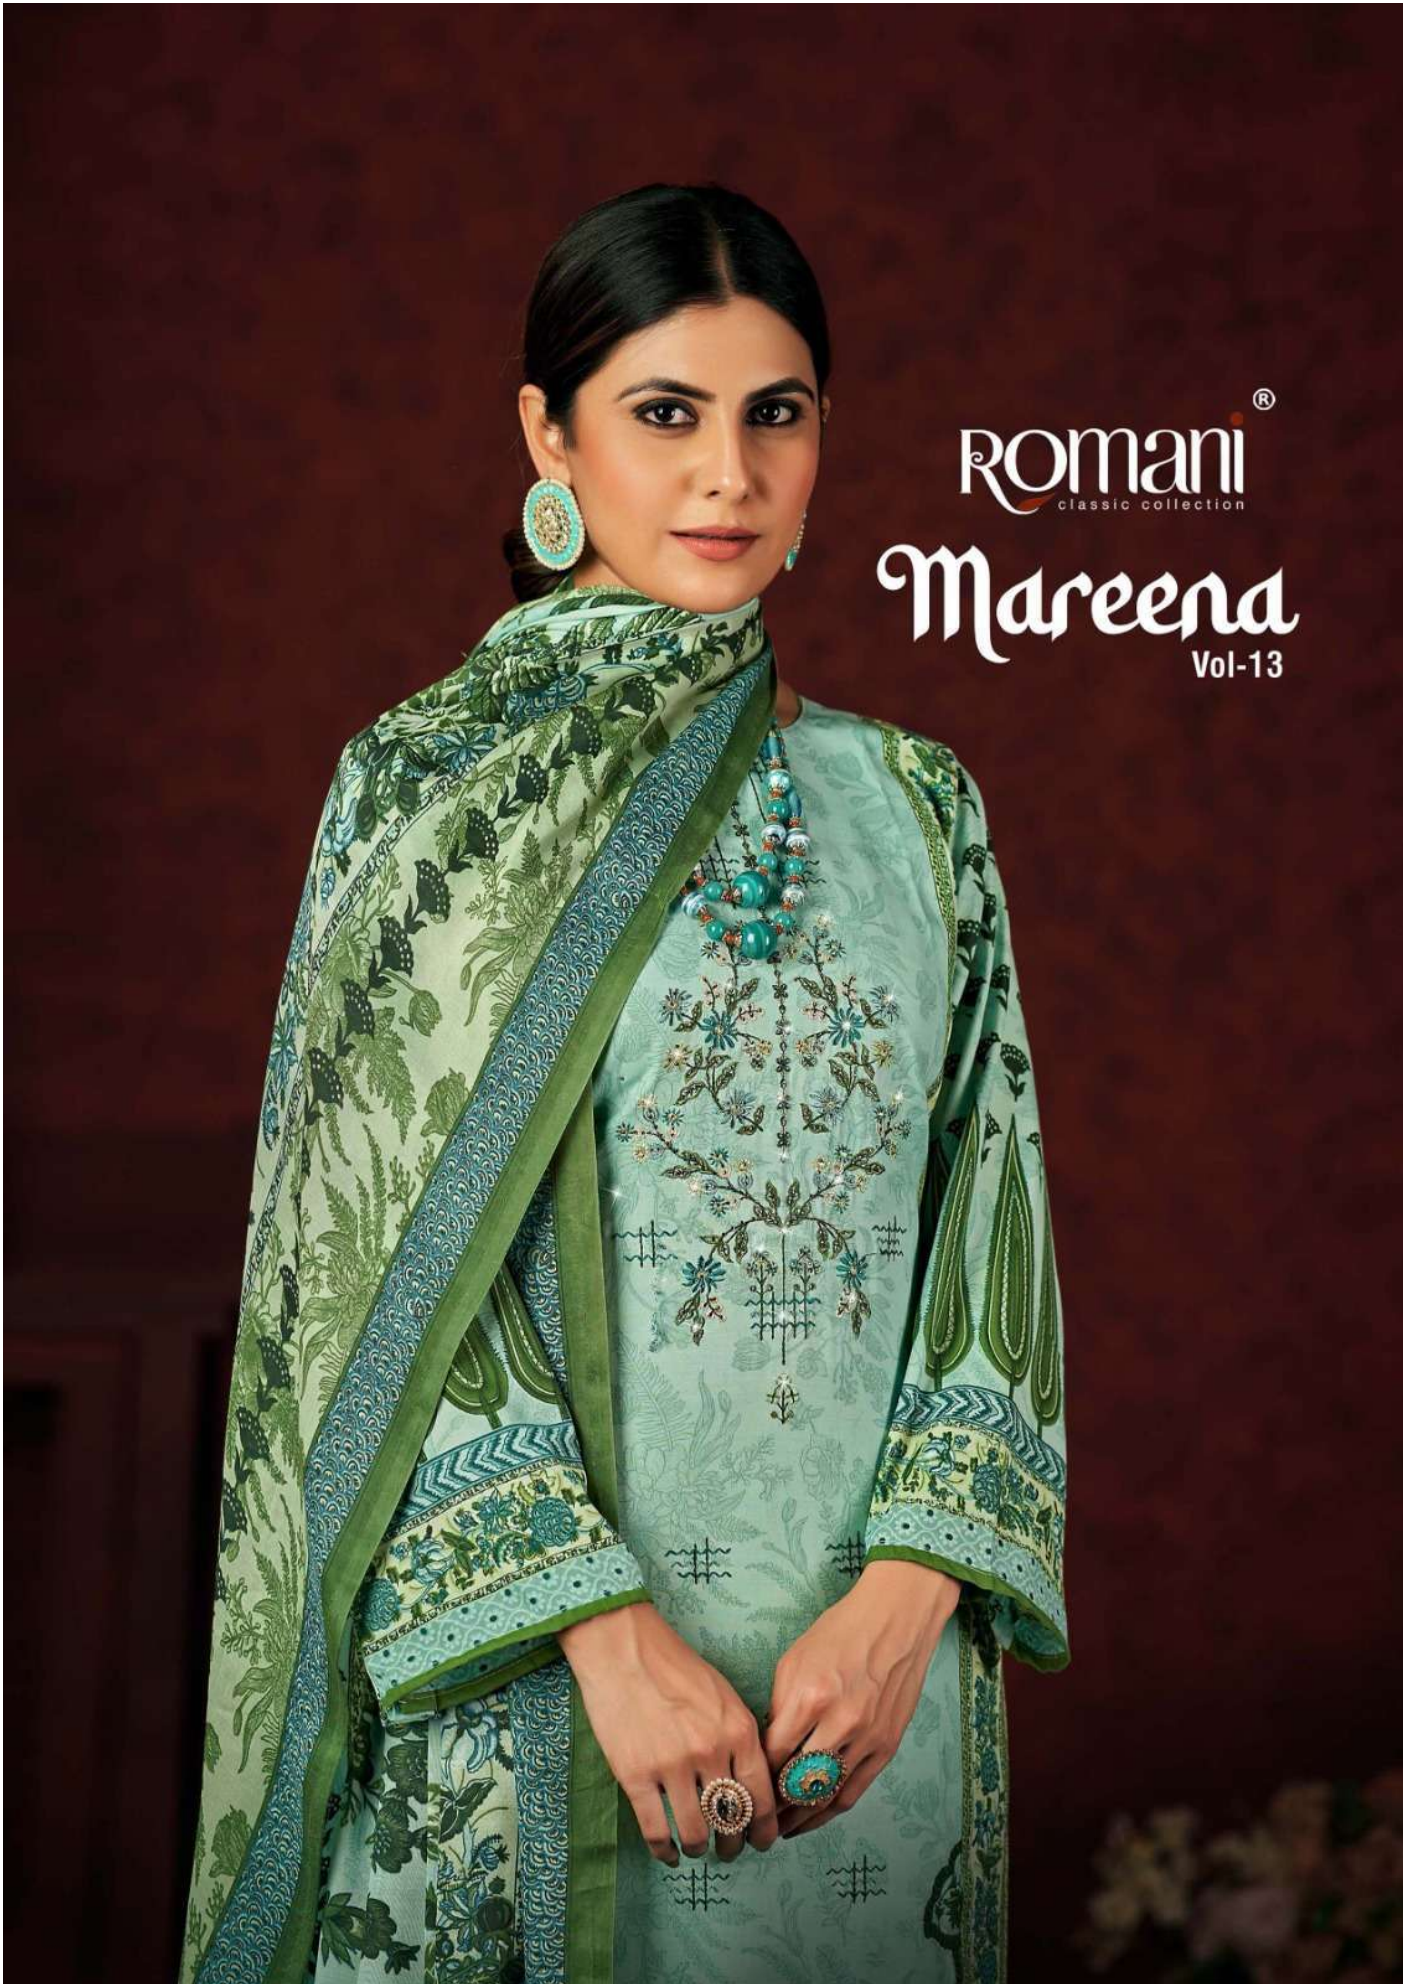

ROMANI®
classic collection

Mareena
Vol-13

ROMANI[®]
classic collection

Mareena
Vol-13

ROMANI®
CLASSIC COLLECTION

*This season assortment brings your wardrobe
too close to great looking colours and
fantastic patterns.*