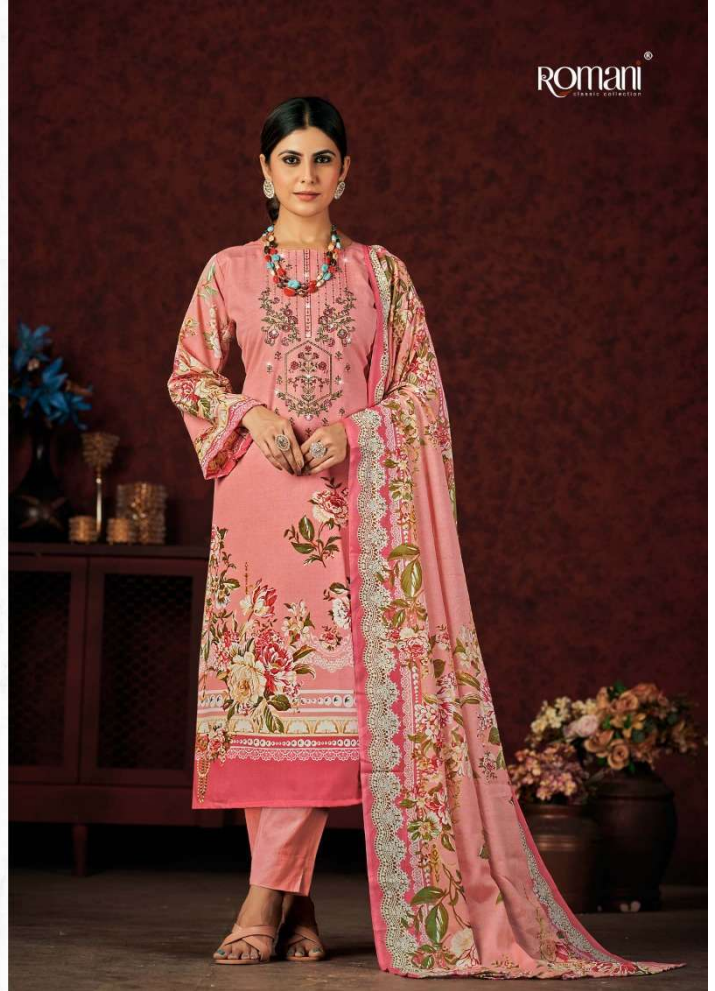

ROMANI
CLASSY ELEGANCE