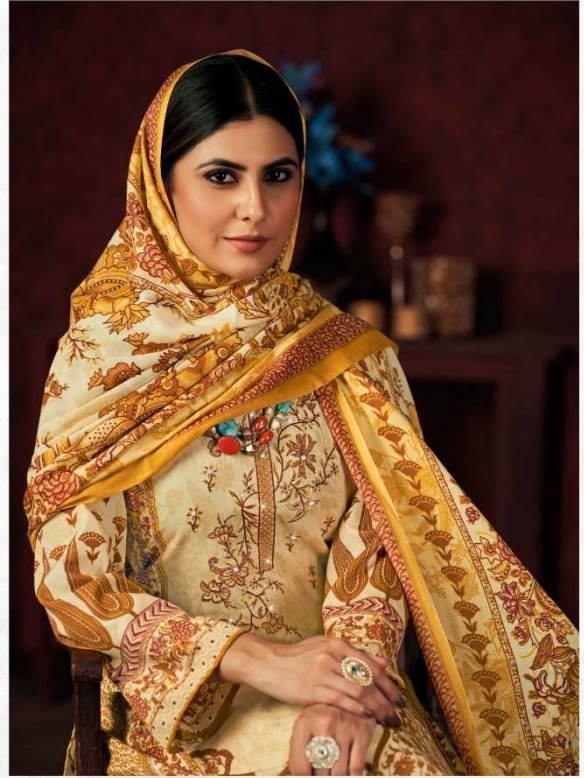

ROMANI
LUXURY COLLECTION

D.No.1077-001