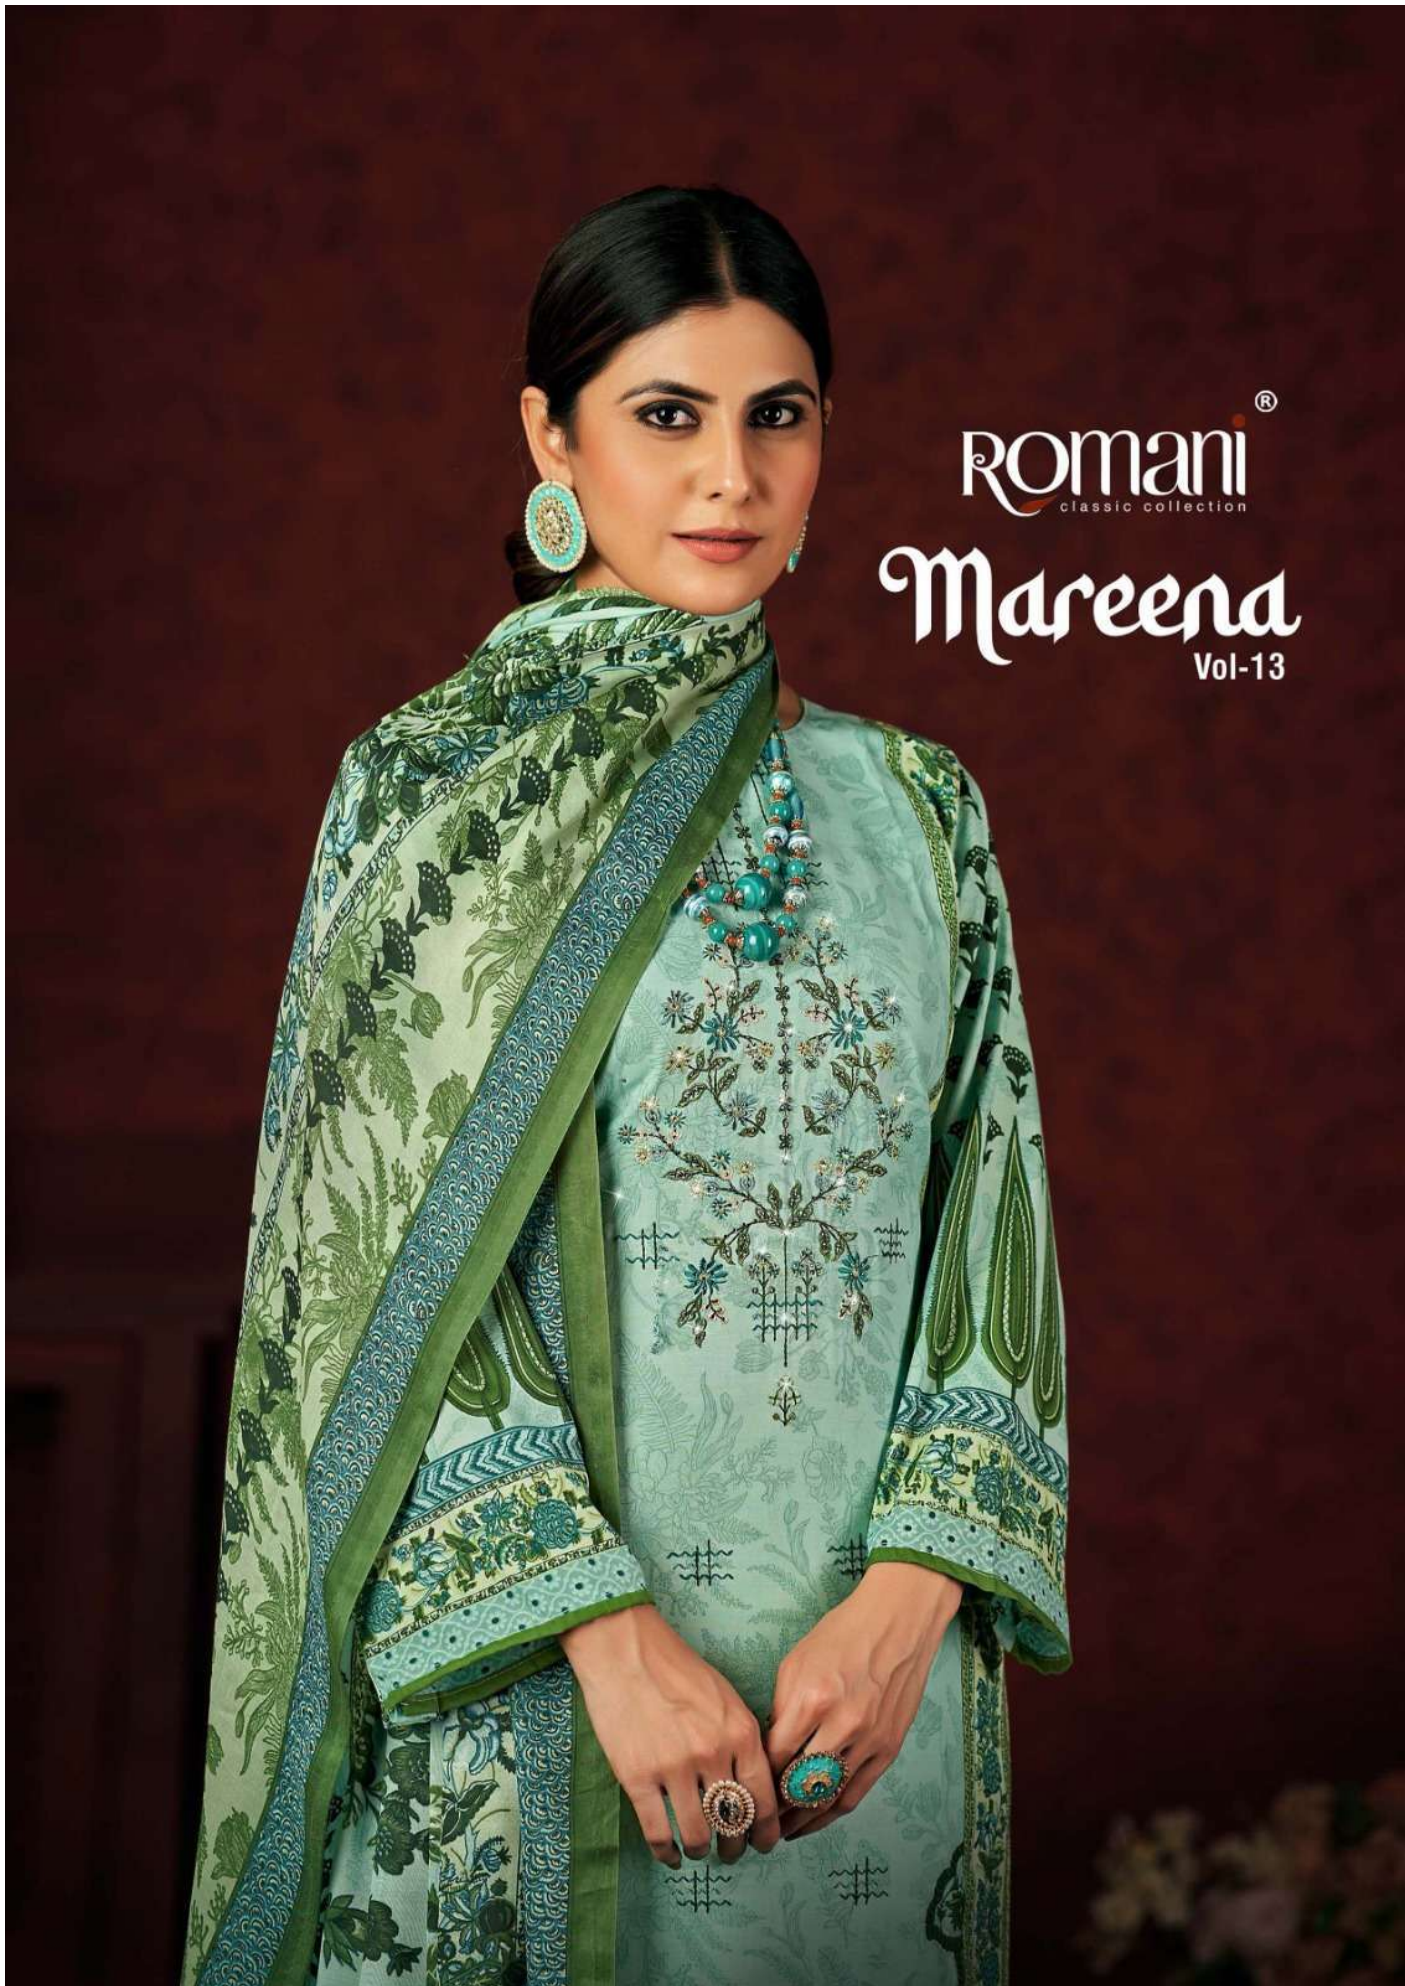

ROMANI®
classic collection

Mareena
Vol-13

ROMANI[®]
classic collection

Mareena

Vol-13

ROMANI®
CLASSIC COLLECTION

*This season assortment brings your wardrobe
too close to great looking colours and
fantastic patterns.*