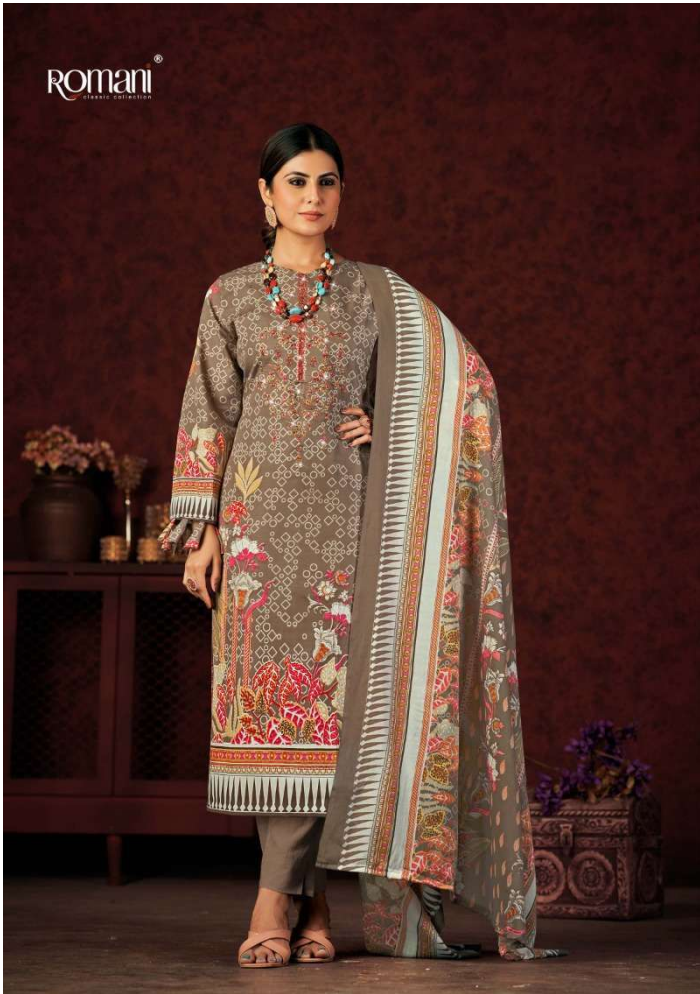

ROMANI
SERIES COLLECTION

D.No.1077-006