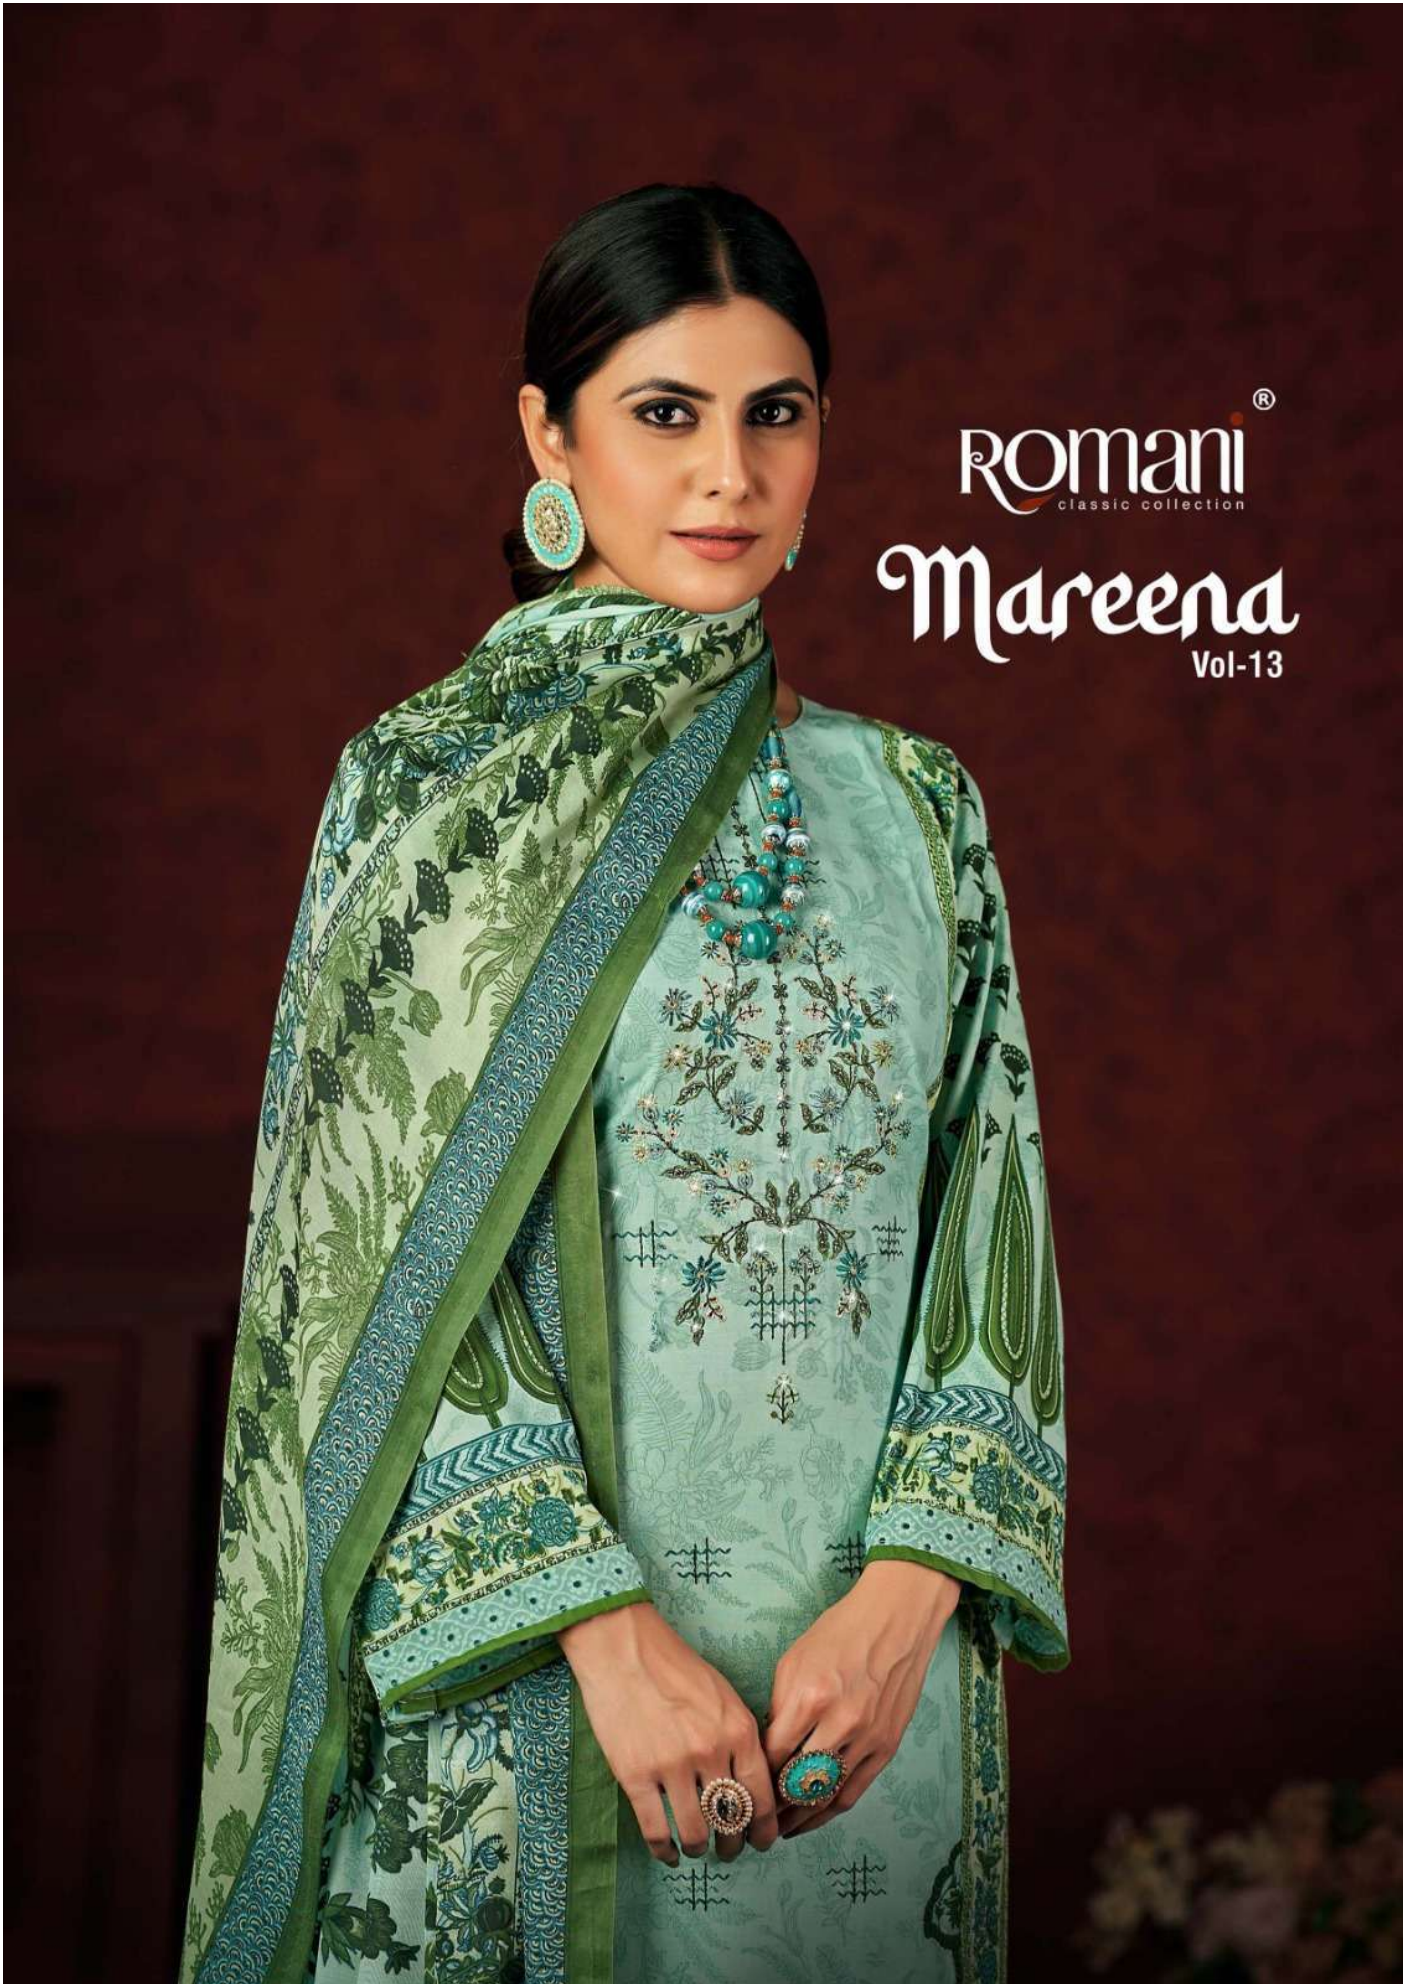

ROMANI[®]
classic collection

Mareena
Vol-13

ROMANI®
classic collection

Mareena
Vol-13

ROMANI®
CLASSIC COLLECTION

*This season assortment brings your wardrobe
too close to great looking colours and
fantastic patterns.*