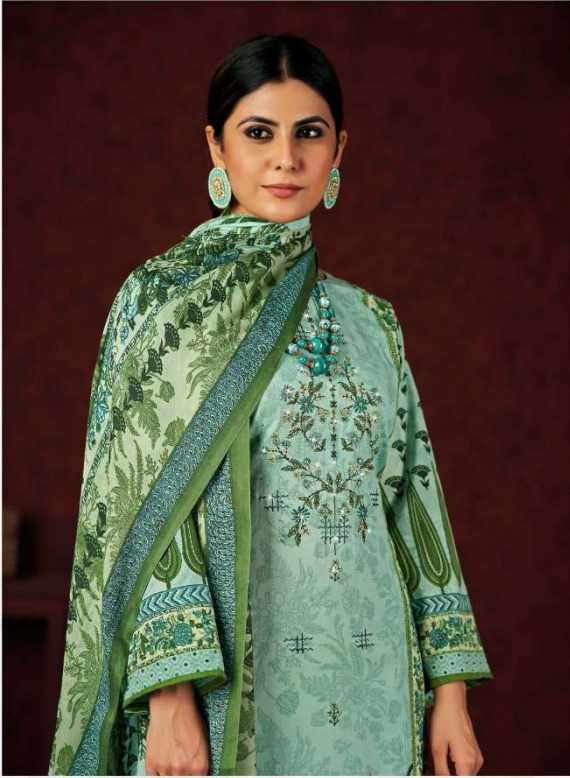

D.No.1077-007