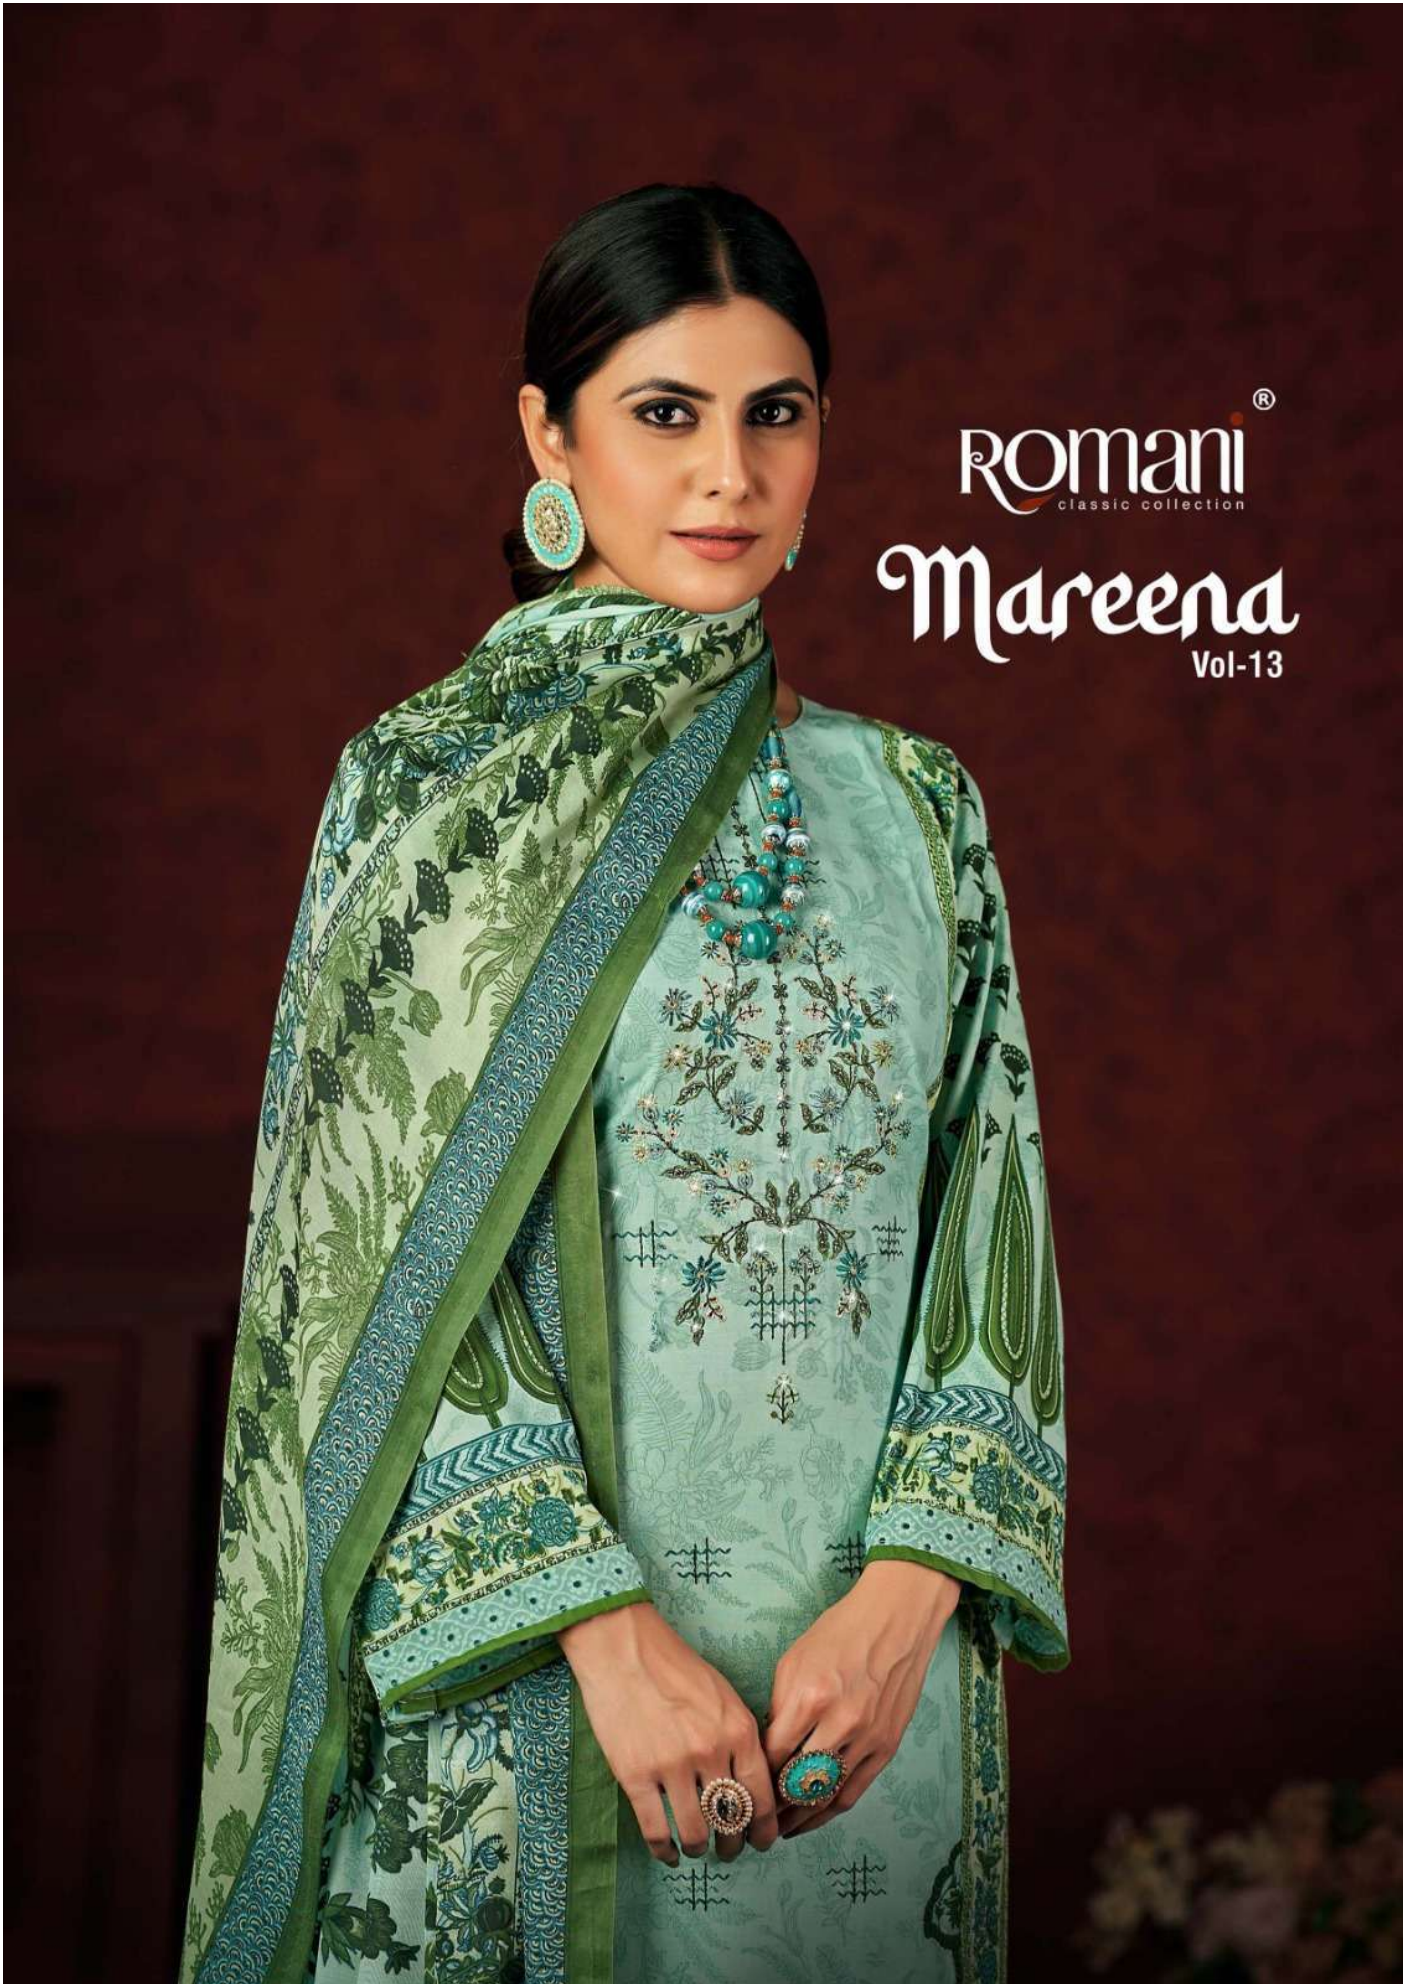

ROMANI®
classic collection

Mareena
Vol-13

ROMANI[®]
classic collection

Mareena

Vol-13

ROMANI®
CLASSIC COLLECTION

*This season assortment brings your wardrobe
too close to great looking colours and
fantastic patterns.*