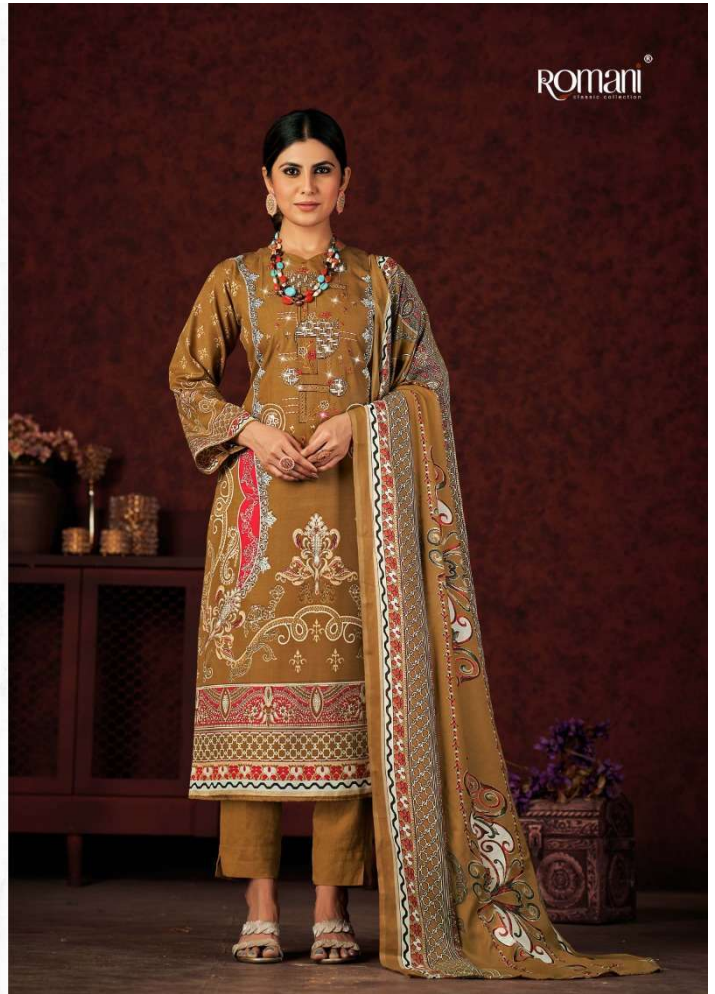

ROMANI
CLASSIC COLLECTION