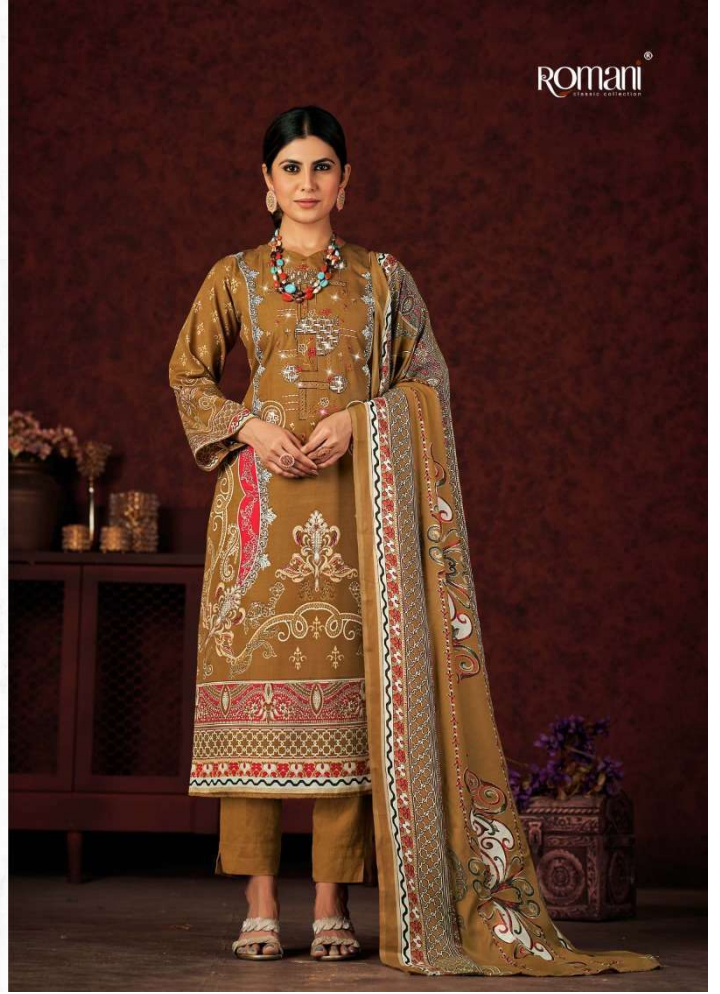

ROMANI
CLASSIC COLLECTION