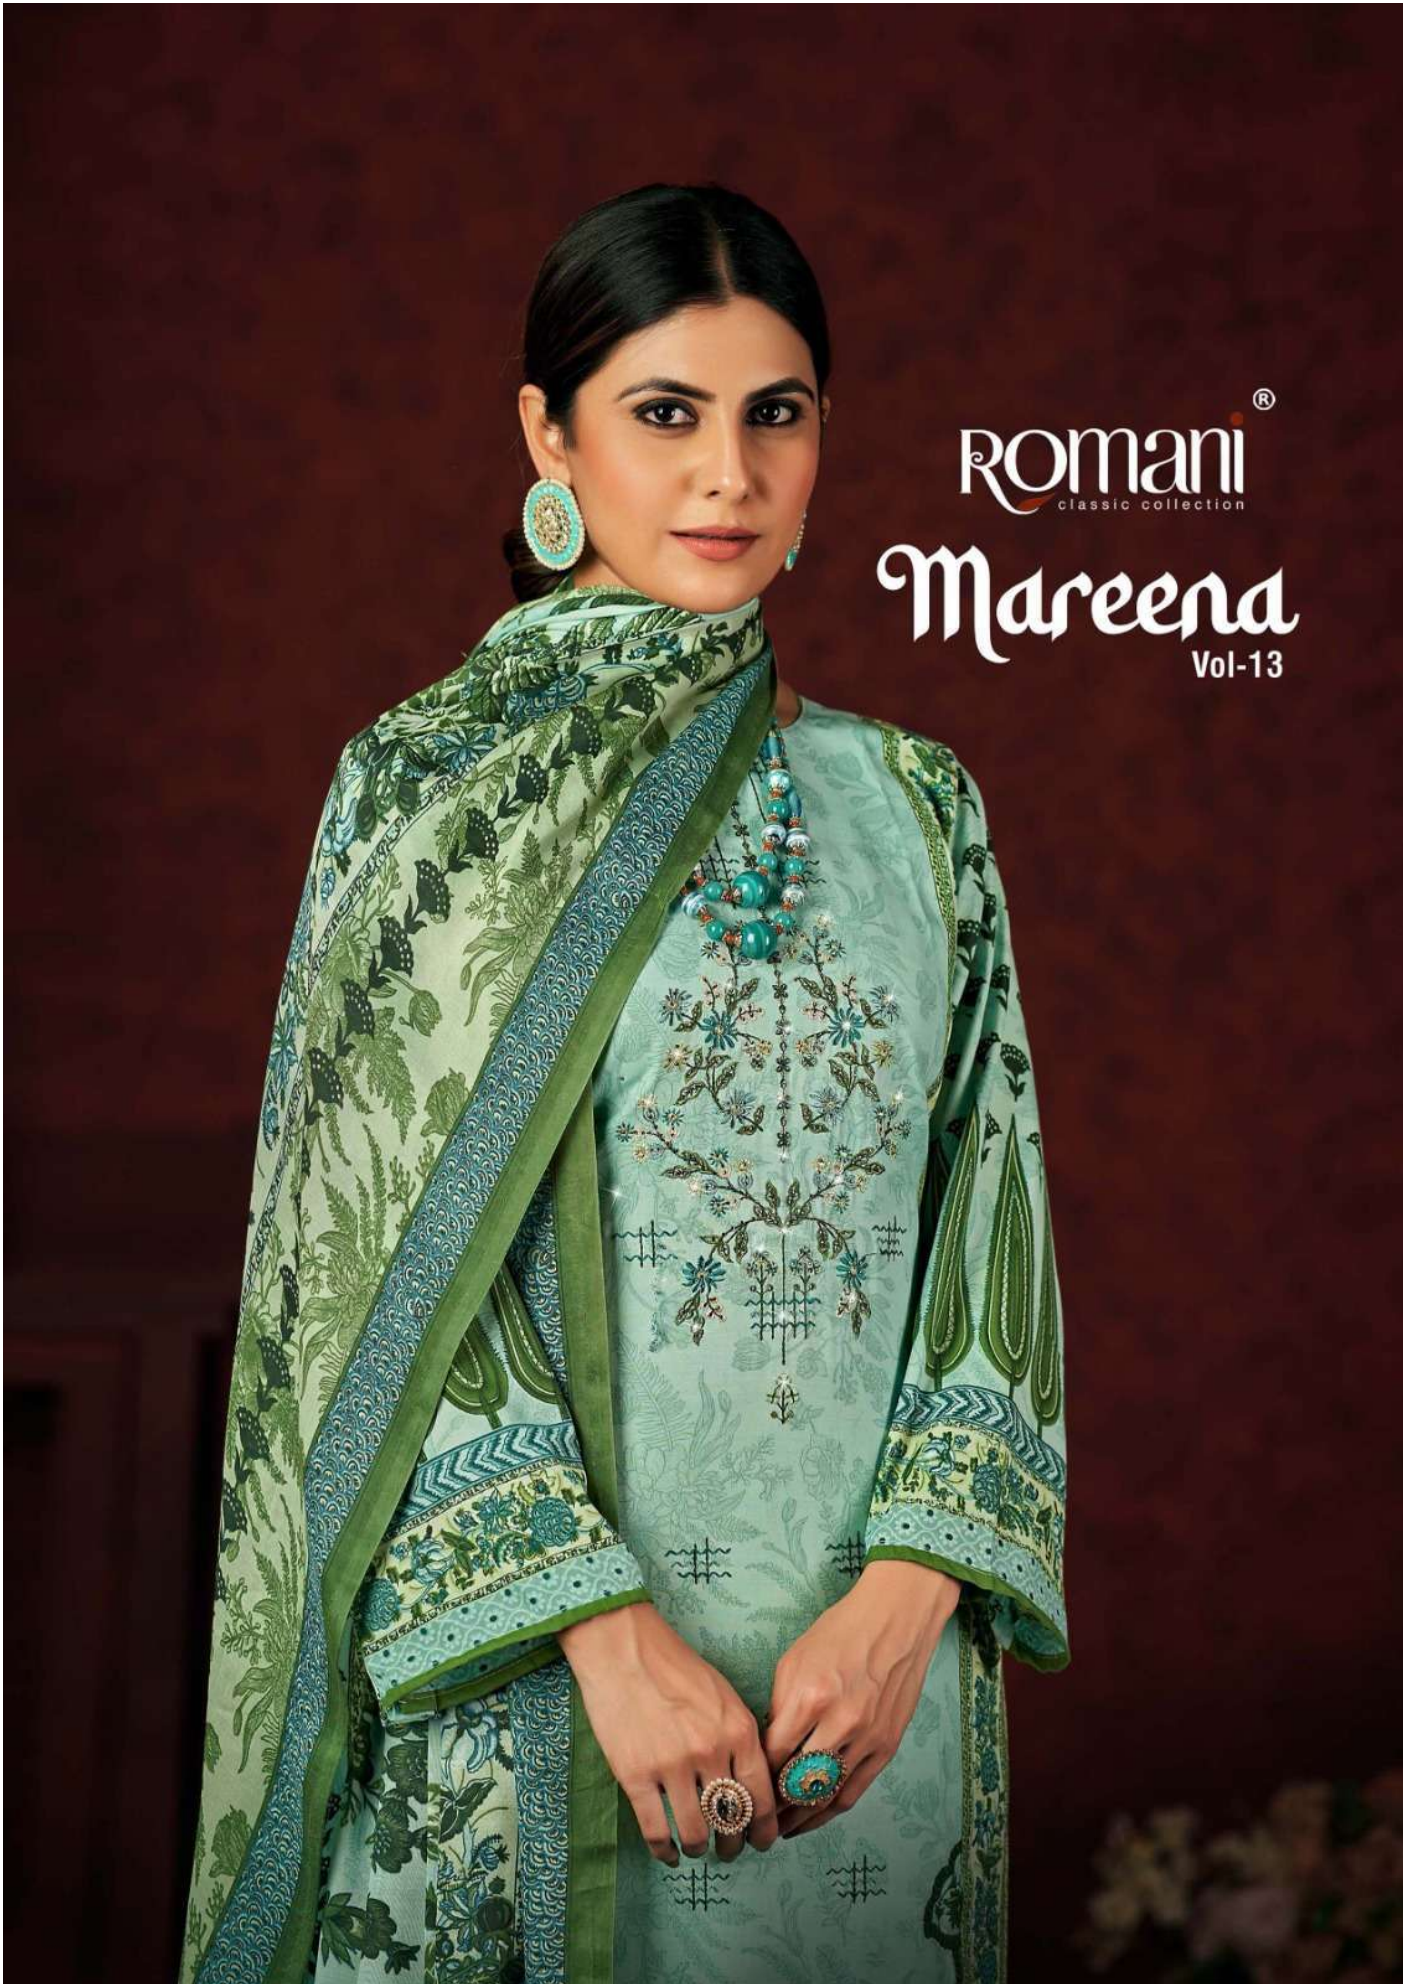

ROMANI®
classic collection

Mareena
Vol-13

ROMANI®
classic collection

Mareena
Vol-13

ROMANI®
CLASSIC COLLECTION

*This season assortment brings your wardrobe
too close to great looking colours and
fantastic patterns.*