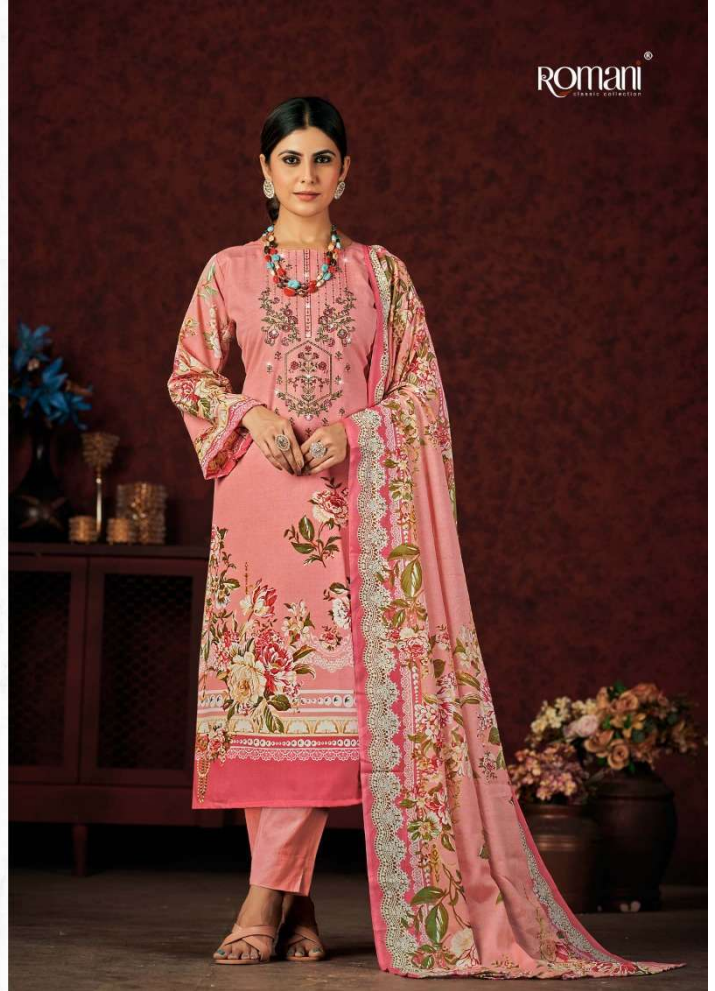

ROMANI
CLASSIC ELEGANCE