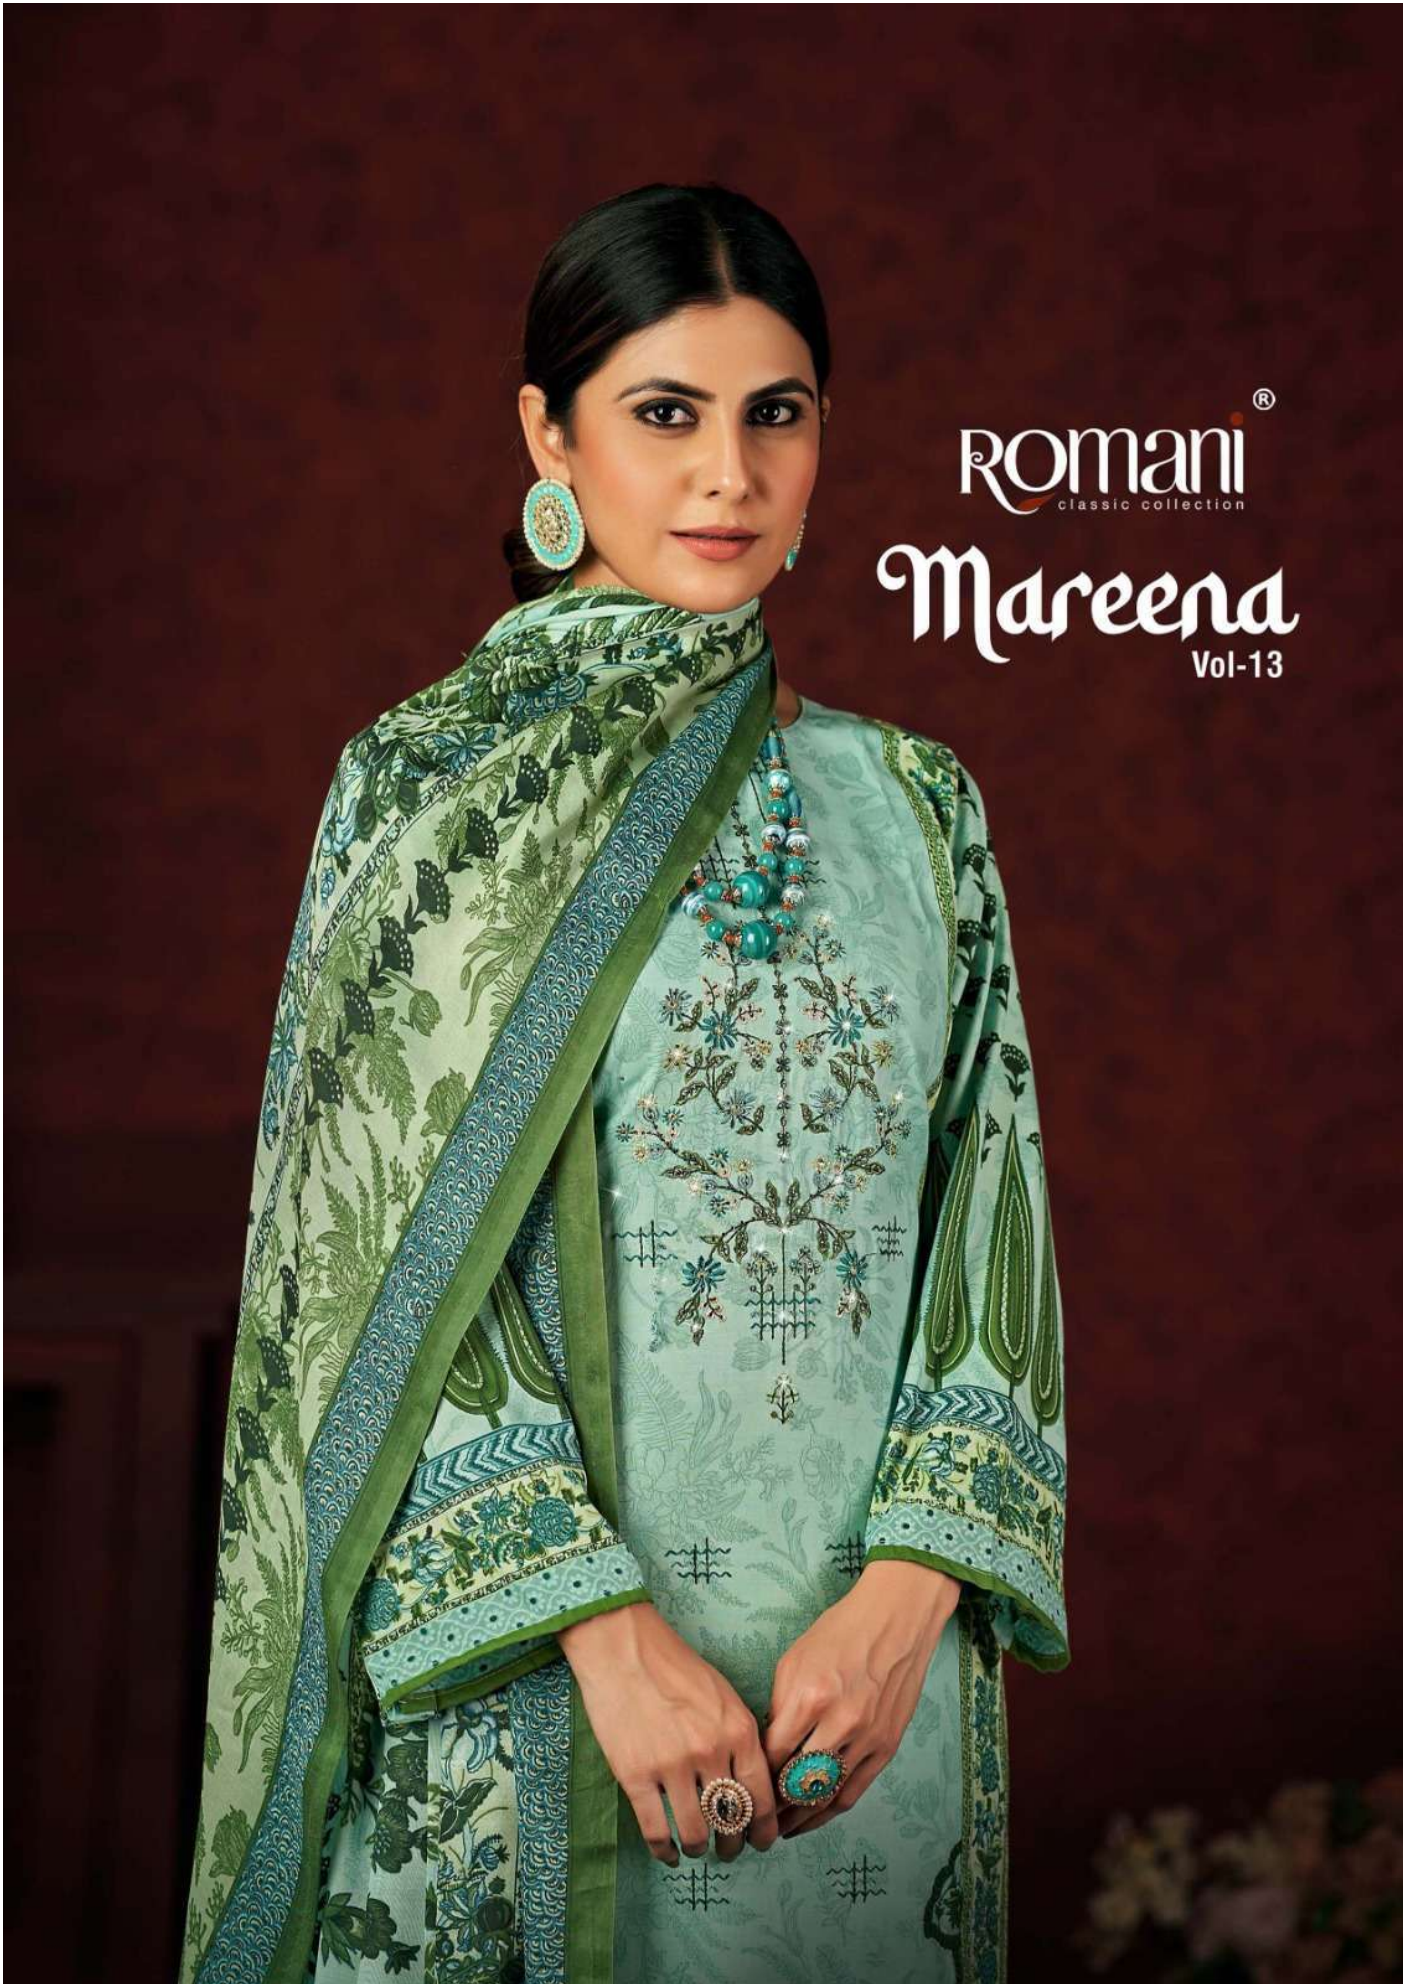

ROMANI®
classic collection

Mareena

Vol-13

ROMANI®
classic collection

Mareena
Vol-13

ROMANI®
CLASSIC COLLECTION

*This season assortment brings your wardrobe
too close to great looking colours and
fantastic patterns.*