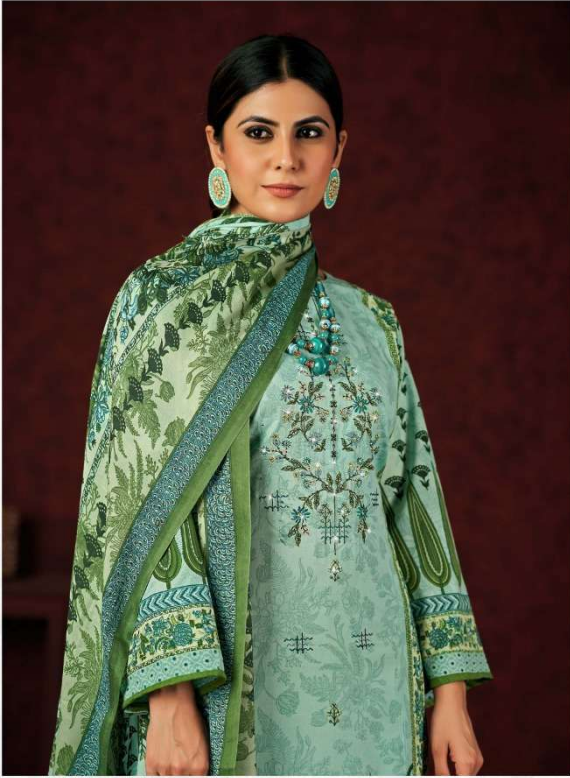

D.No.1077-007

ROMANI
CLASSIC COLLECTION