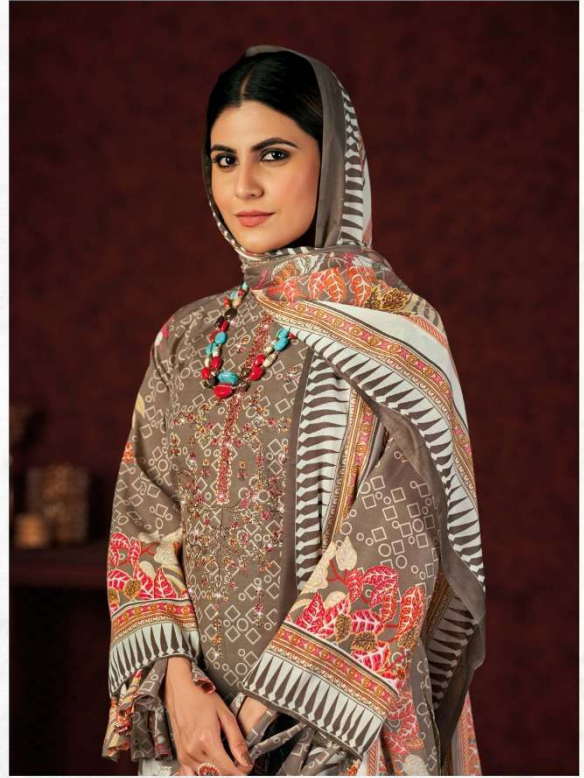

ROMANI
CLASSIC COLLECTION

D.No.1077-006