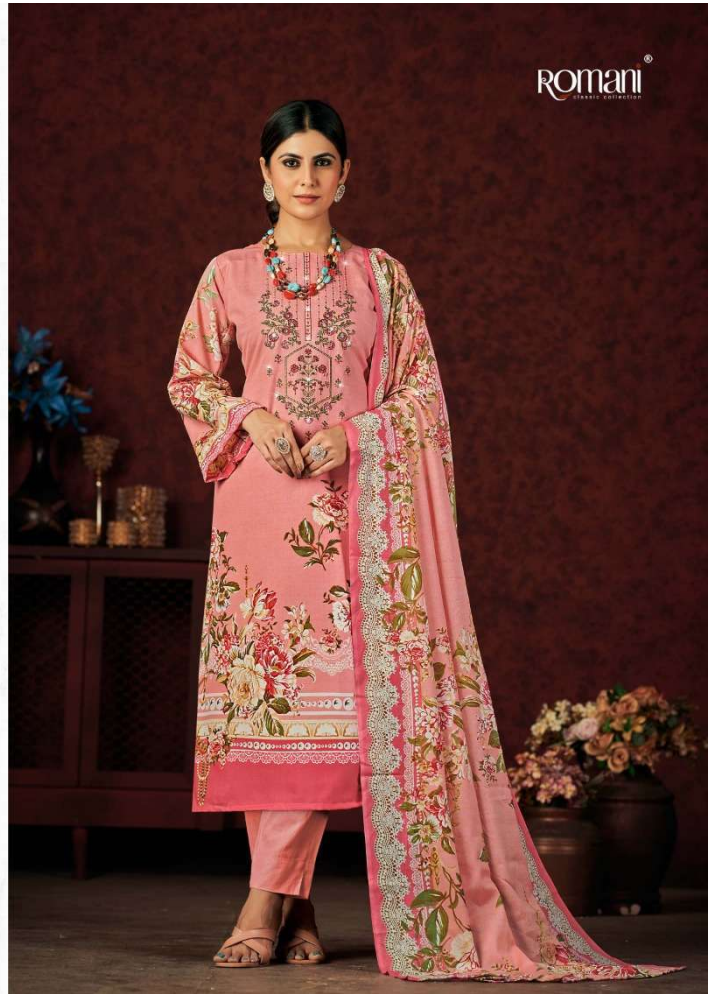

ROMANI
CLASSY ELEGANCE