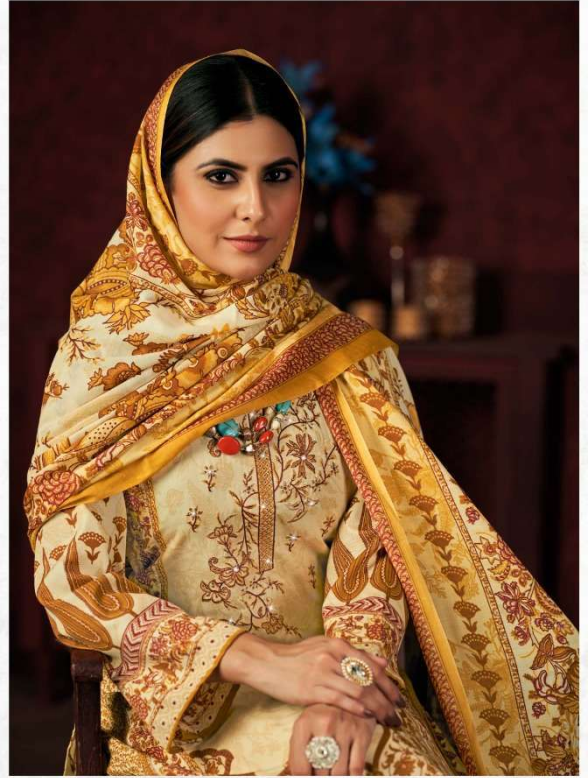

ROMANI
LUXURY COLLECTION

D.No.1077-001