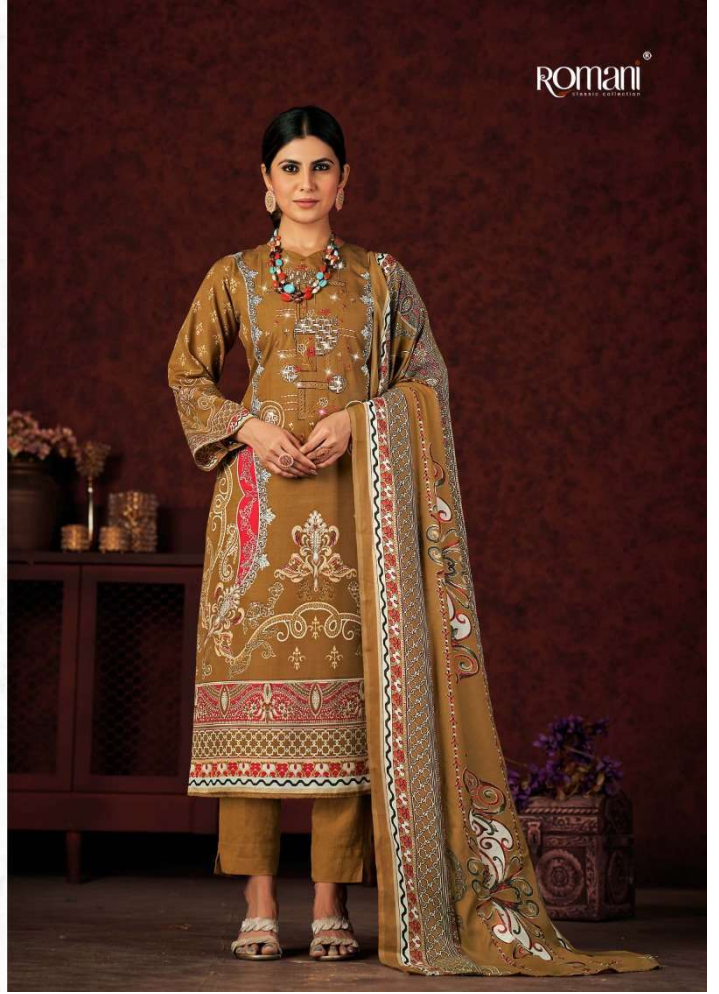

D.No.1077-009

ROMANI
CLASSIC COLLECTION