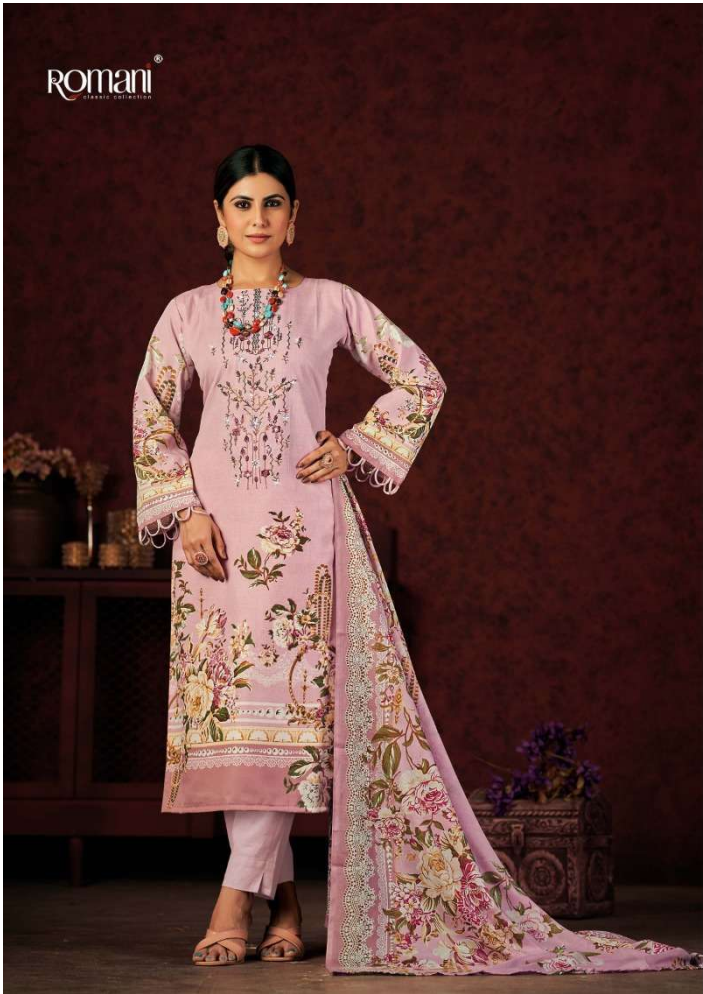

ROMANI
STYLISH COLLECTION

D.No.1077-008