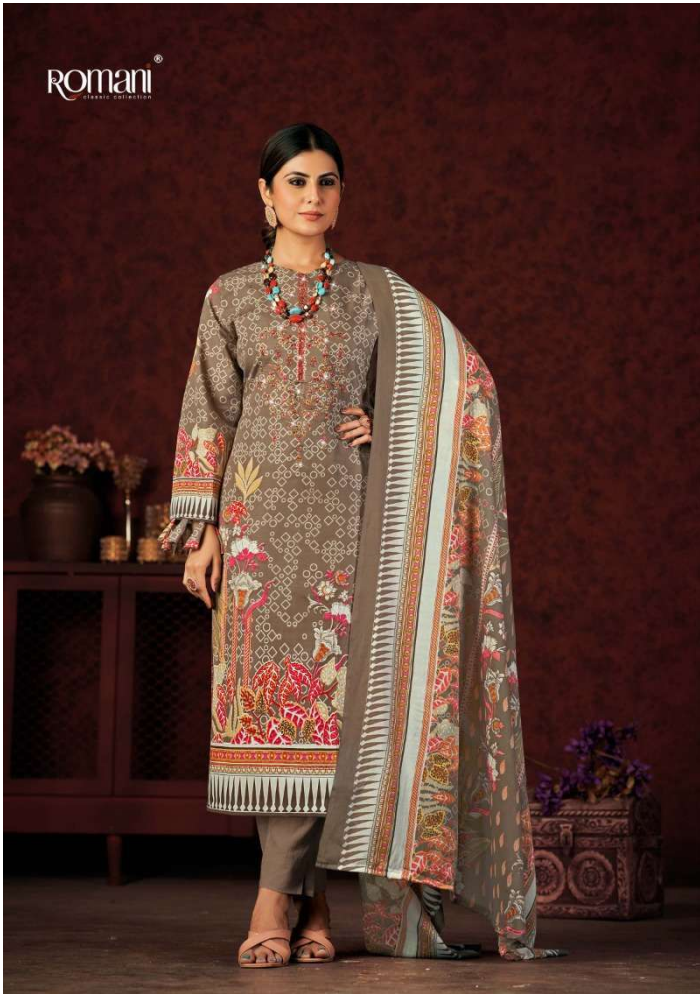

ROMANI
CLASSIC COLLECTION

D.No.1077-006