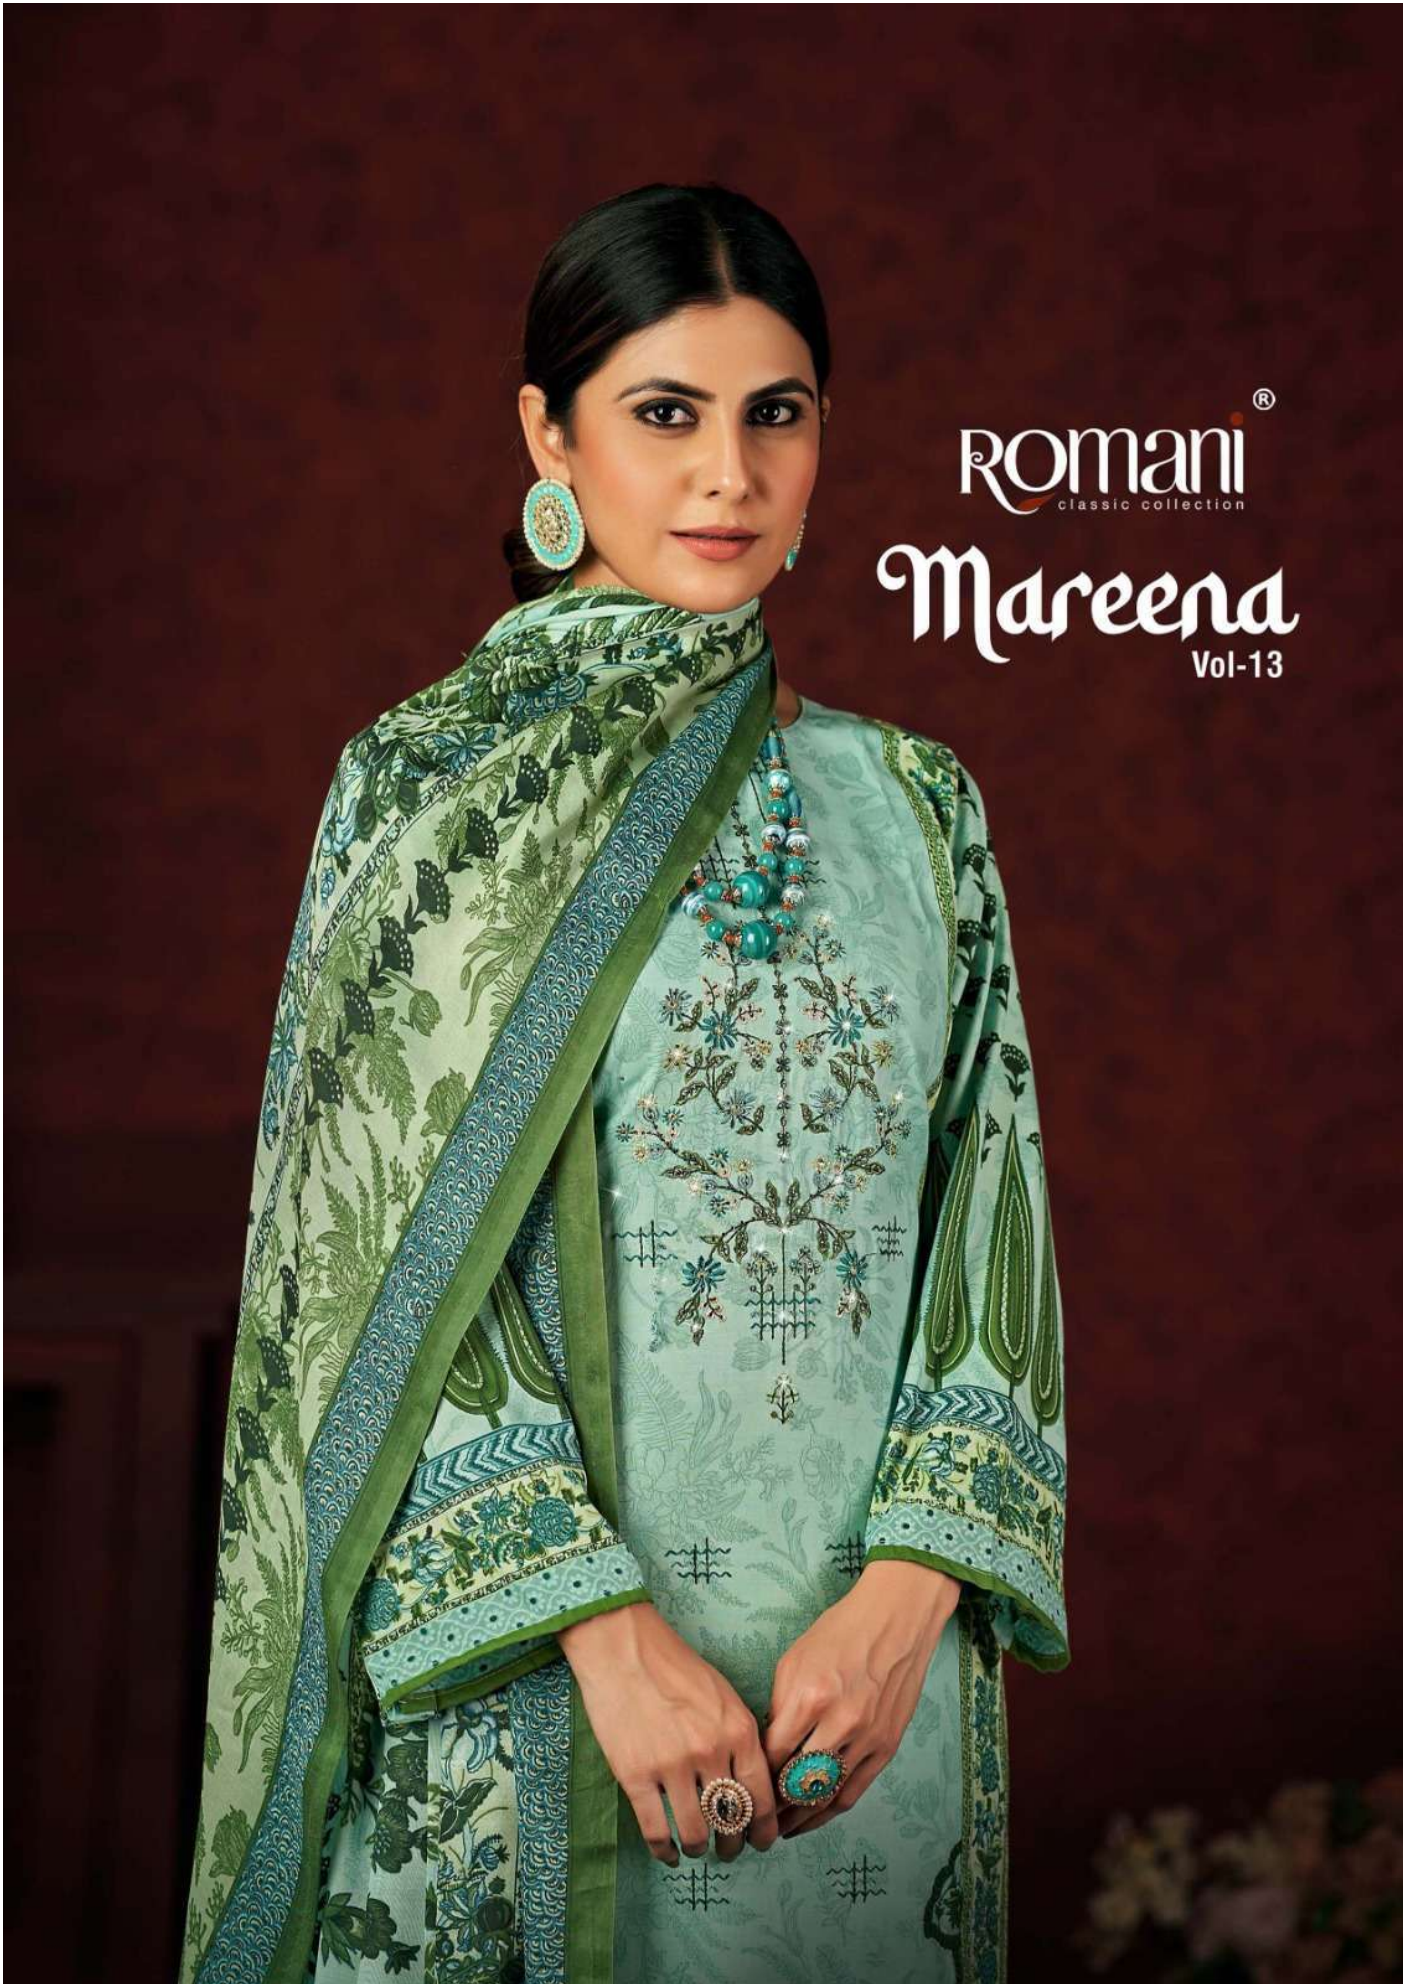

ROMANI®  
classic collection

Mareena  
Vol-13

ROMANI®  
classic collection

Mareena  
Vol-13

ROMANI®  
CLASSIC COLLECTION

*This season assortment brings your wardrobe  
too close to great looking colours and  
fantastic patterns.*