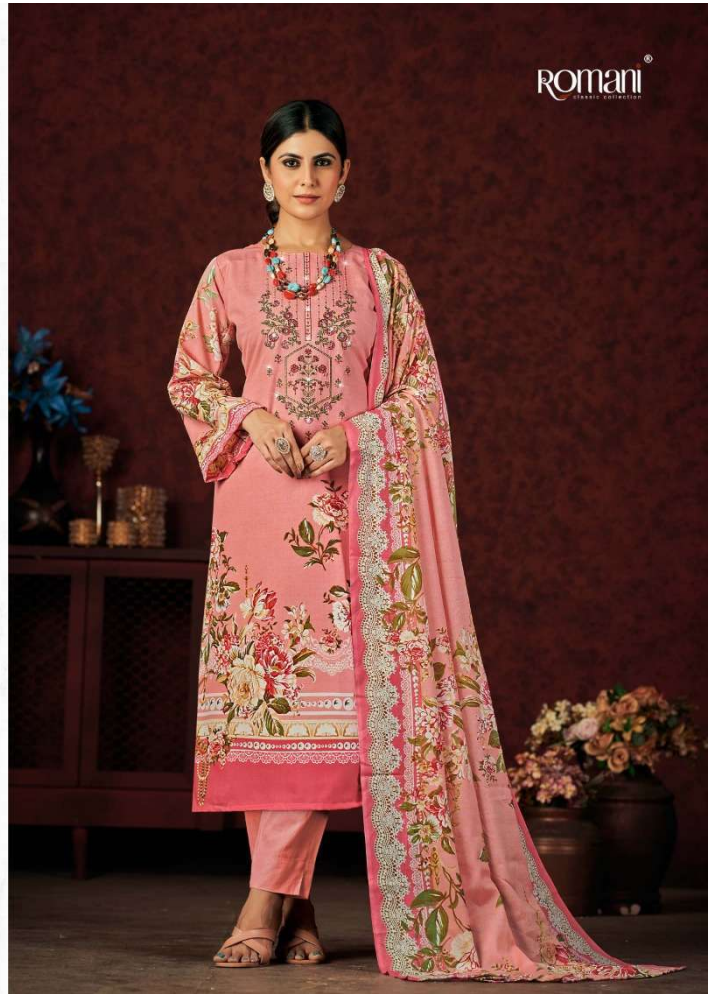

ROMANI
CLASSIC ELEGANCE