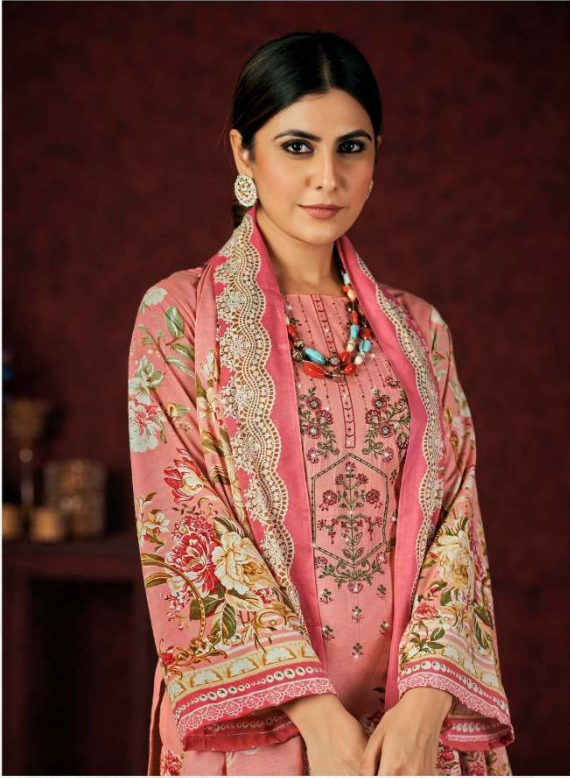

D.No.1077-002