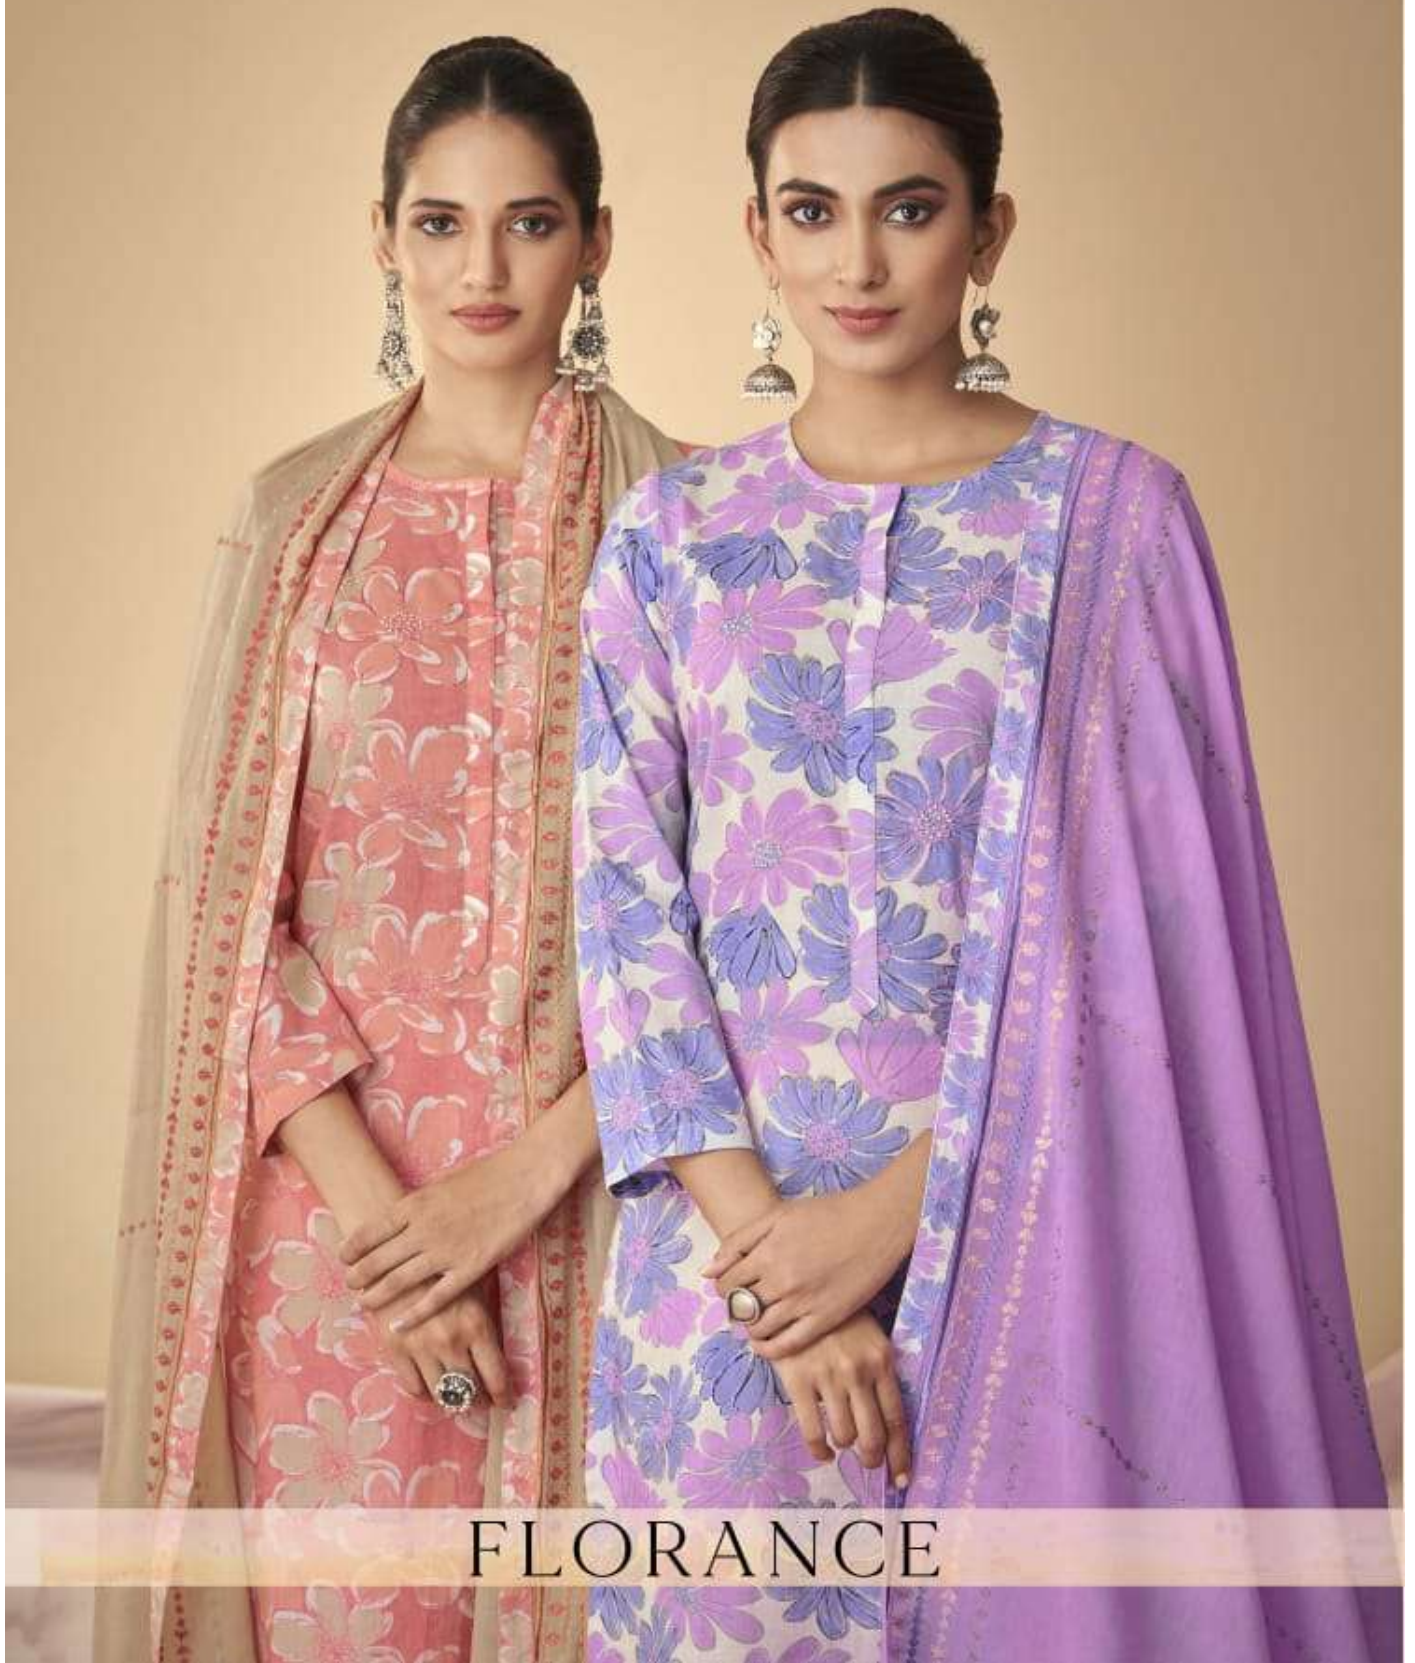

Trana

FLORANCE

Trana

FLORANCE

Tiana

All accessories are for shoot purpose only

Itana

355

330

ttana

380

itana

Mand

FLORANCE

342

Tiana

395 - 380

330 - 342

305 - 376

DESCRIPTION

TOP - PURE COTTON LAWN DIGITAL PRINT WITH
HAND WORK AND DAMAN SLEEVE LACE

BOTTOM - PURE COTTON LAWN

DUPATTA - PURE COTTON VOIL DUPATTA WITH CAMBRIC
DIGITAL PRINTED FOUR SIDE PATTI