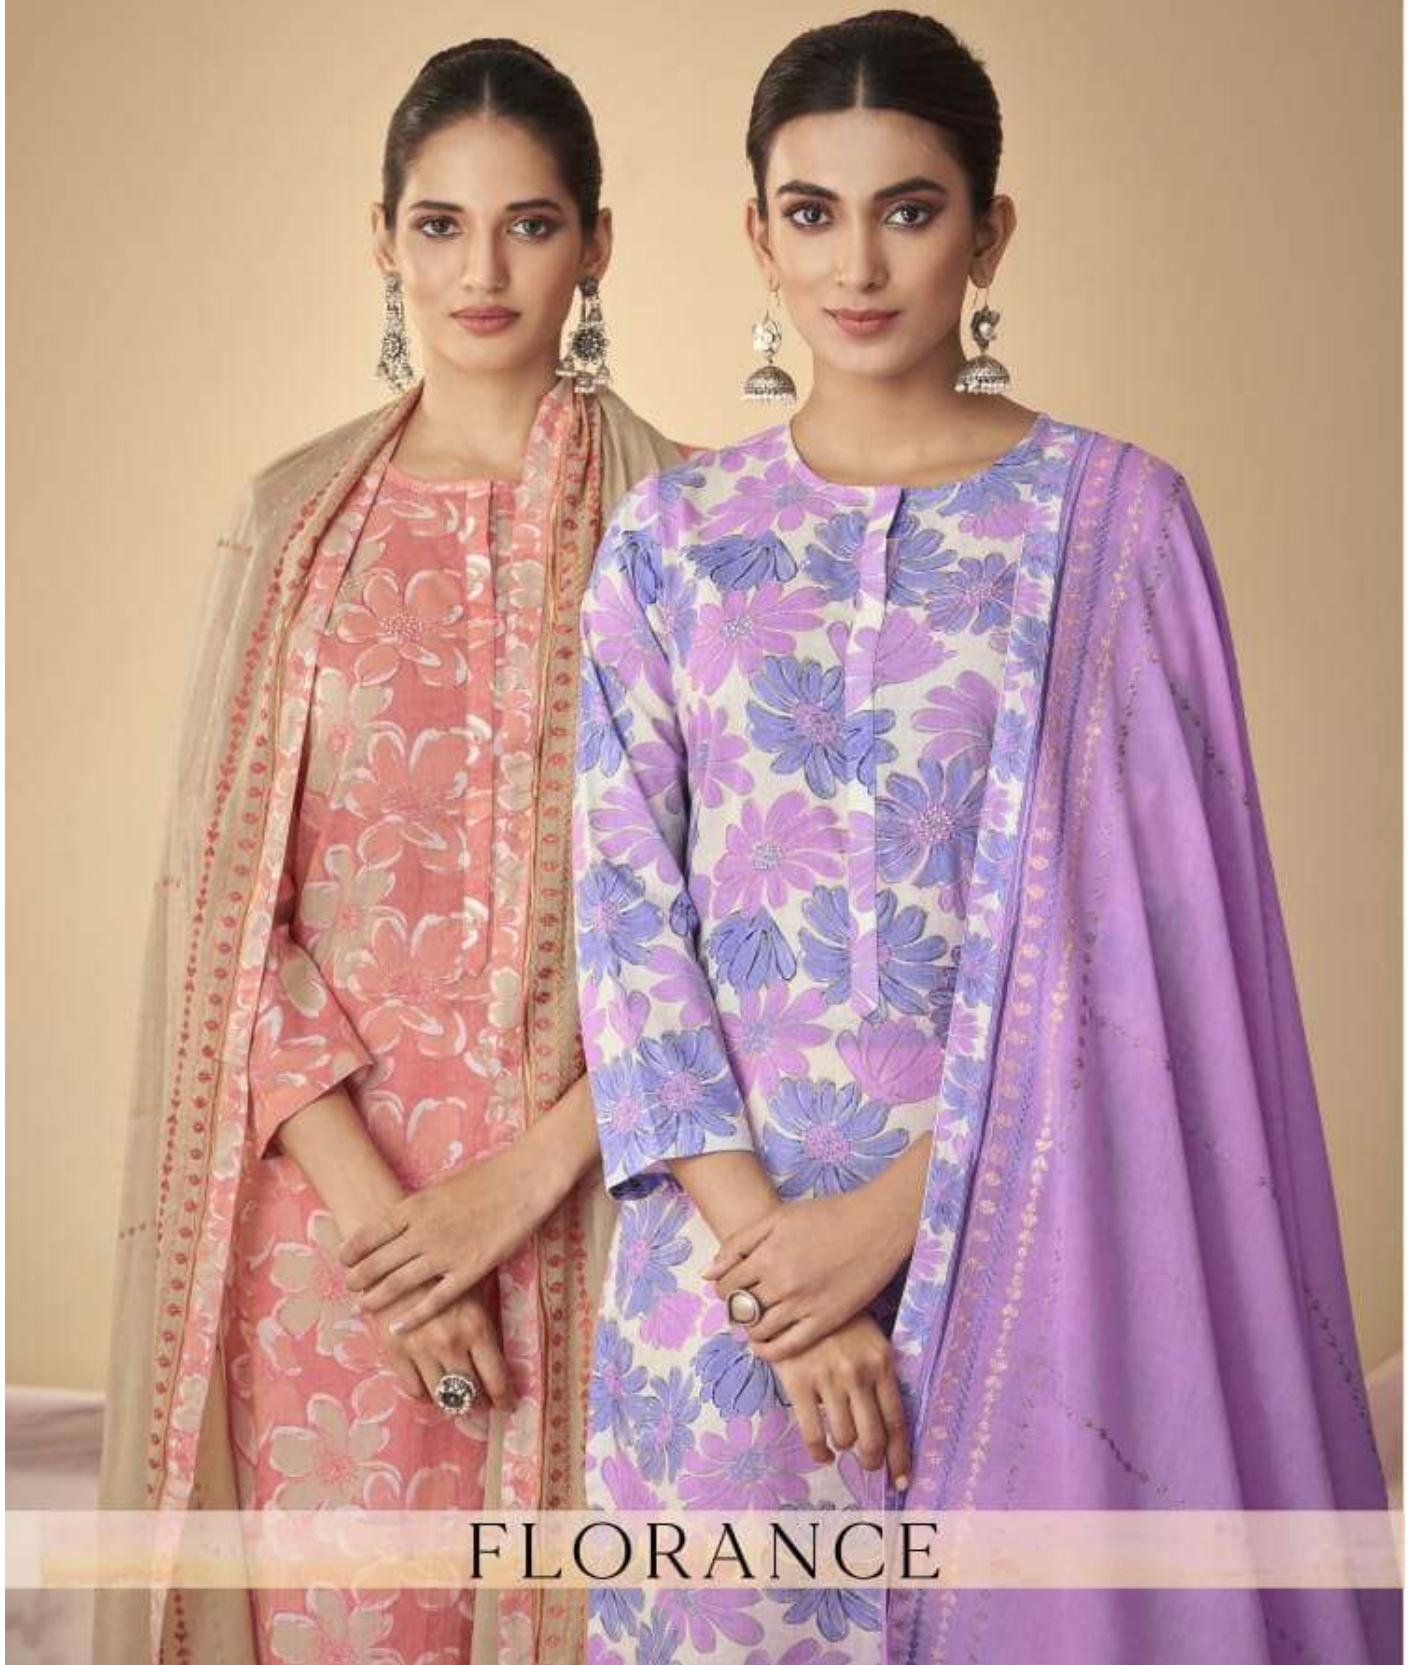

Trana

FLORANCE

Trana

FLORANCE

Tiana

All accessories are for shoot purpose only

Itana

355

330

ttana

380

itana

Mand

FLORANCE

342

Tiana

395 - 380

330 - 342

305 - 376

DESCRIPTION

TOP - PURE COTTON LAWN DIGITAL PRINT WITH
HAND WORK AND DAMAN SLEEVE LACE

BOTTOM - PURE COTTON LAWN

DUPATTA - PURE COTTON VOIL DUPATTA WITH CAMBRIC
DIGITAL PRINTED FOUR SIDE PATTI