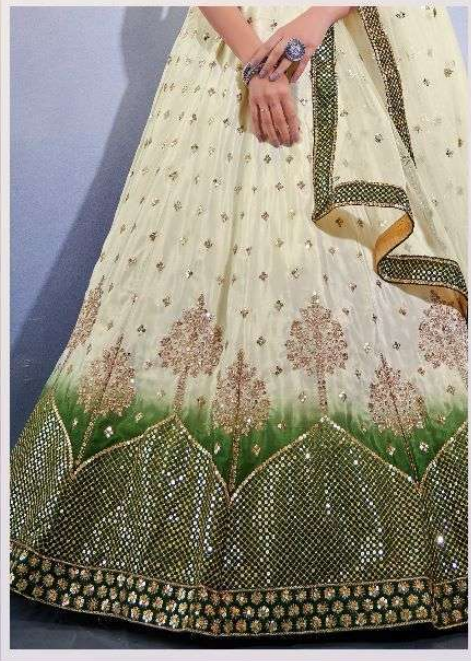

Anantesh  
*Lifestyle*

5001

**D: 5001**

**anantesh**  
Lifestyle  
**Occasions**  
Vol : 1

**D: 5002**

D.no.	main colour	lehenga fabric	blouse fabric	DUPATTA fabric	size (semi stitched)	WORK DETAILS	price
5001	RED AND WHITE	PREMIUM CHINNON WITH CAN CAN	PREMIUM CHINNON	PREMIUM BUTTERFLY NET	UP TO 42 (BUST & WAIST)	PREMIUM SEQUANCE	4995
5002	GREEN AND WHITE	PREMIUM CHINNON WITH CAN CAN	PREMIUM CHINNON	PREMIUM BUTTERFLY NET	UP TO 42 (BUST & WAIST)	PREMIUM SEQUANCE	4995
AVERAGE RATE- 4995/-		GST-12%			TOTAL AMOUNT -9990/-		

Anantesh  
Lifestyle

5001

D: 5001

D: 5002

**अनंतेश**  
*Lifestyle*

**OCCATIONS VOL.1**  
**5002**

Anantesh  
*Lifestyle*

**OCCATIONS VOL.1**  
5001