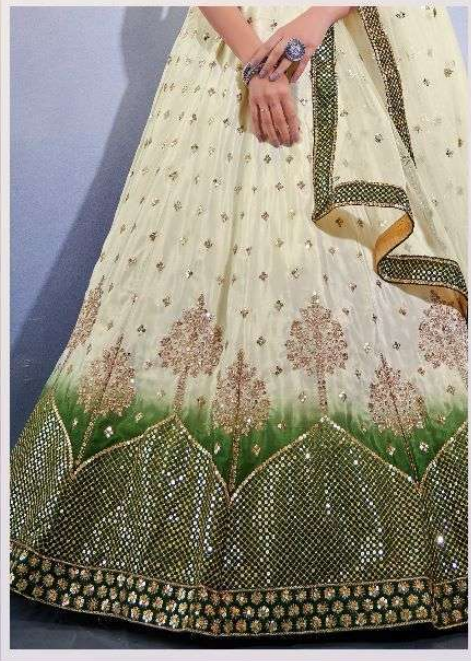

Anantesh
Lifestyle

5001

anantesh
Lifestyle
Occasions
Vol : 1

D: 5001

D: 5002

| D.no. | main colour | lehenga fabric | blouse fabric | DUPATTA fabric | size (semi stitched) | WORK DETAILS | price |
|----------------------|-----------------|------------------------------|-----------------|-----------------------|-------------------------|------------------|-------|
| 5001 | RED AND WHITE | PREMIUM CHINNON WITH CAN CAN | PREMIUM CHINNON | PREMIUM BUTTERFLY NET | UP TO 42 (BUST & WAIST) | PREMIUM SEQUANCE | 4995 |
| 5002 | GREEN AND WHITE | PREMIUM CHINNON WITH CAN CAN | PREMIUM CHINNON | PREMIUM BUTTERFLY NET | UP TO 42 (BUST & WAIST) | PREMIUM SEQUANCE | 4995 |
| AVERAGE RATE- 4995/- | | GST-12% | | | TOTAL AMOUNT -9990/- | | |

Anantesh
Lifestyle

5001

D: 5001

D: 5002

अनंतेश
Lifestyle

OCCATIONS VOL.1
5002

Anantesh
Lifestyle

OCCATIONS VOL.1
5001