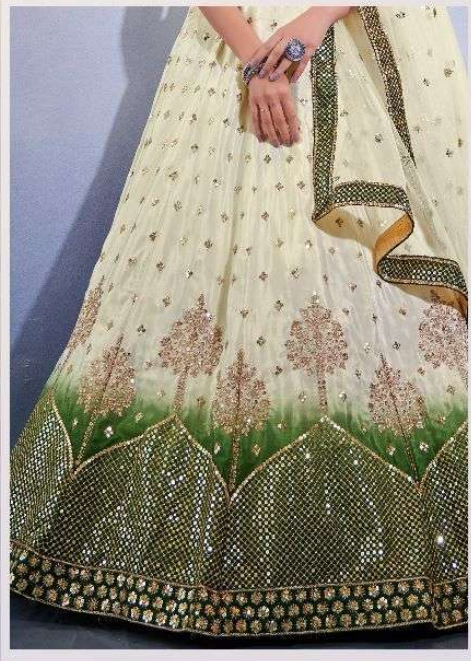

Anantesh  
*Lifestyle*

5001

**D: 5001**

**anantesh**  
Lifestyle  
**Occasions**  
**Vol : 1**

**D: 5002**

D.no.	main colour	lehenga fabric	blouse fabric	DUPATTA fabric	size (semi stitched)	WORK DETAILS	price
5001	RED AND WHITE	PREMIUM CHINNON WITH CAN CAN	PREMIUM CHINNON	PREMIUM BUTTERFLY NET	UP TO 42 (BUST & WAIST)	PREMIUM SEQUANCE	4995
5002	GREEN AND WHITE	PREMIUM CHINNON WITH CAN CAN	PREMIUM CHINNON	PREMIUM BUTTERFLY NET	UP TO 42 (BUST & WAIST)	PREMIUM SEQUANCE	4995
AVERAGE RATE- 4995/-		GST-12%			TOTAL AMOUNT -9990/-		

Anantesh  
Lifestyle

5001

D: 5001

D: 5002

**अनंतेश**  
*Lifestyle*

**OCCATIONS VOL.1**  
**5002**

Anantesh  
*Lifestyle*

**OCCATIONS VOL.1**  
5001