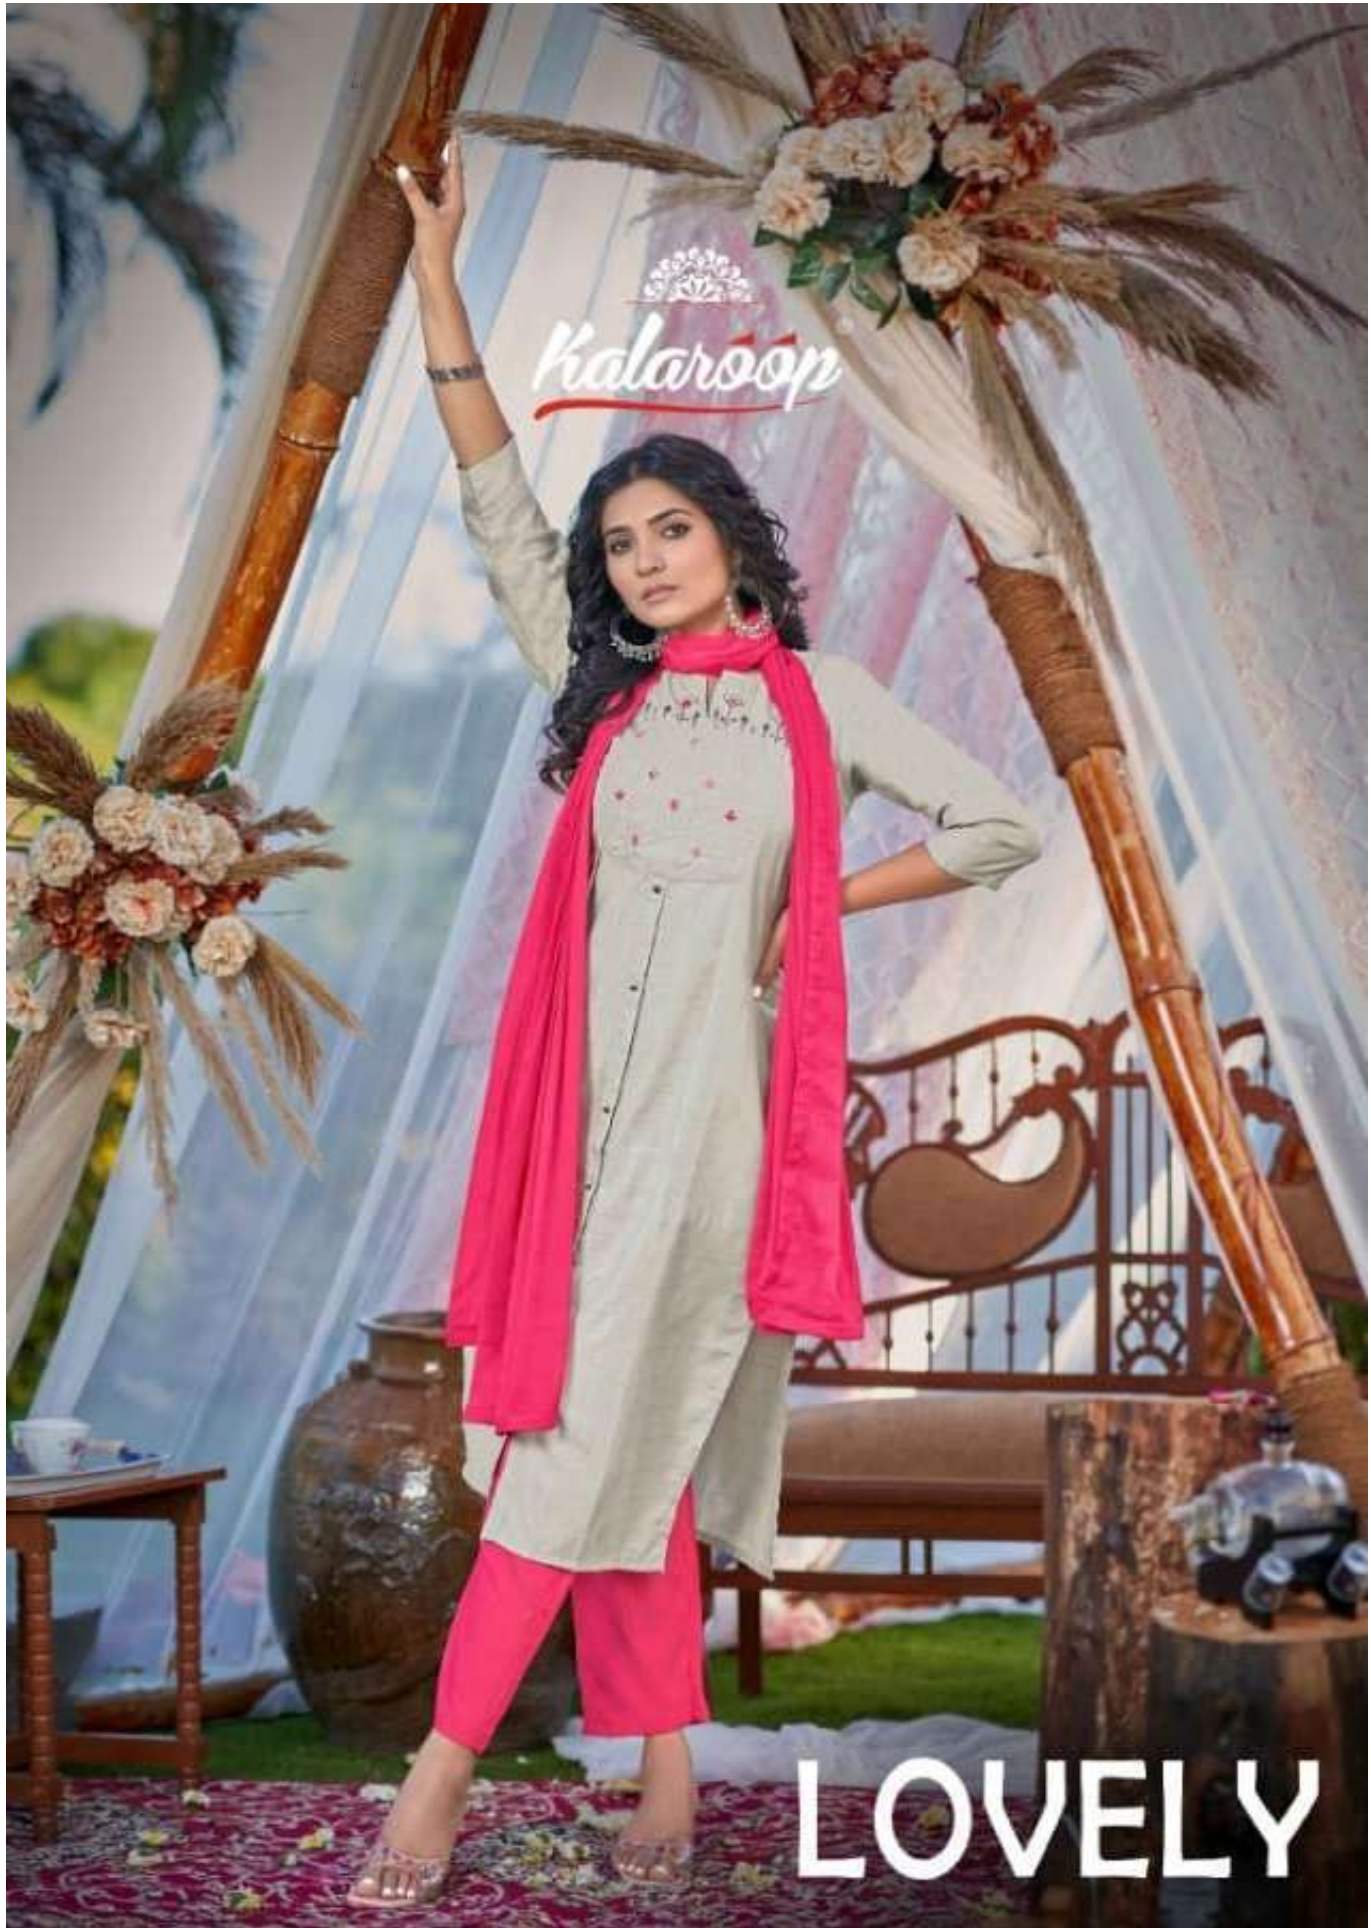

Kalaroop

LOVELY

Kalaroop

LOVELY

Fabric and style. Always depend on good color and fabric combination of cloth. For any queries please contact us on 020-26111111 and we will be happy to assist you.

Close to heart 13778

13781

Kalaroop[®]

LOVELY

13778

13779

13780

13781