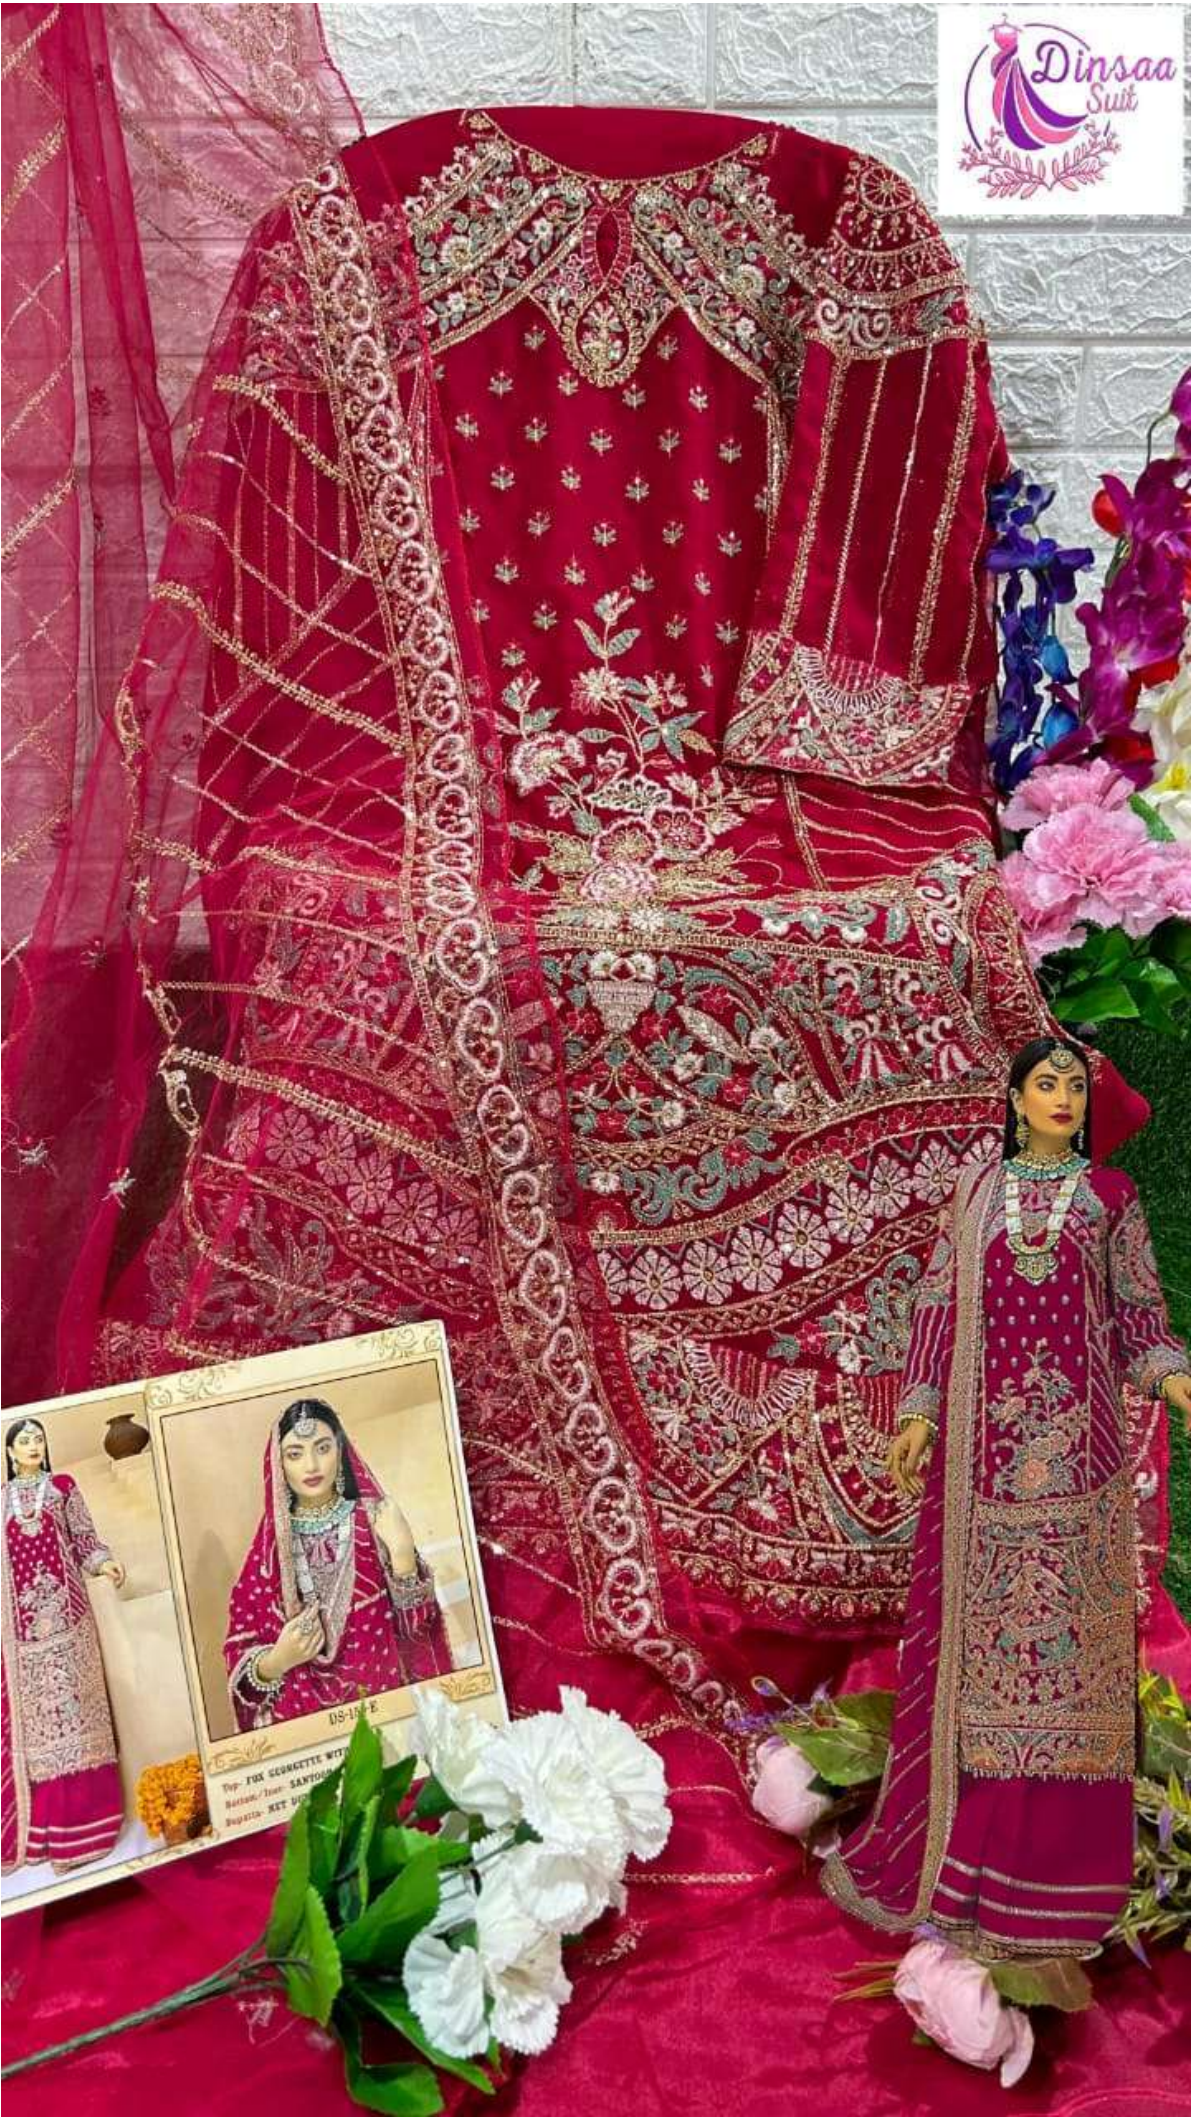

The FOX GEORGET
Bottom: Size: 180
Dupatta: 180-180

Top- FOX GEORGETTE WITH WORK
Bottom/Iner- SANTOON
Dupatta- NET DUPATTA

DS-150-E

DS-150-F

DS-150-G

DS-150-H