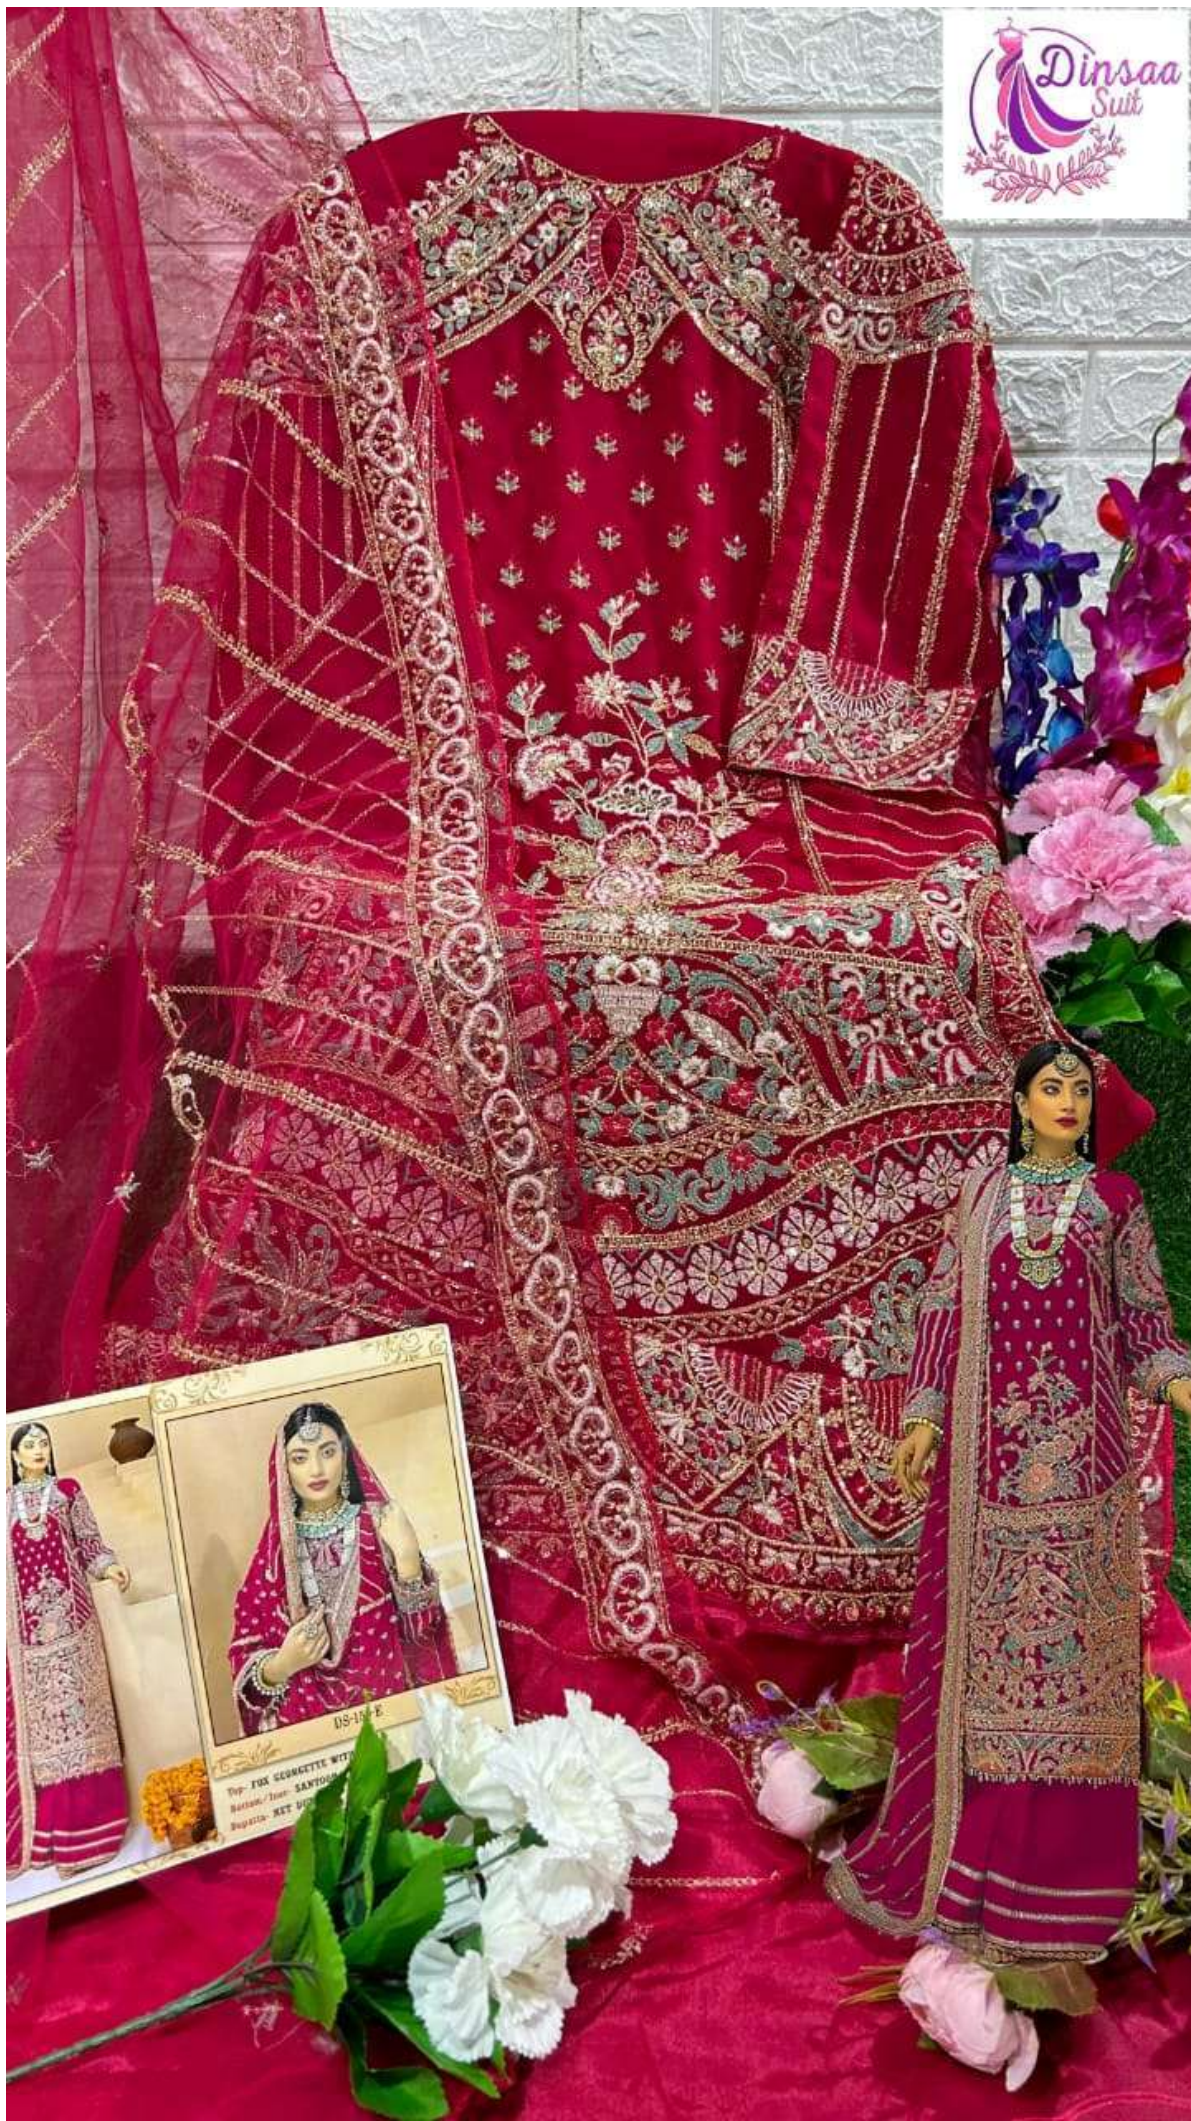

The FOX GEORGET
Bottom/Deer: TAN
Bangles: RCT. SUZ

Top- FOX GEORGETTE WITH WORK
Bottom/Iner- SANTOON
Dupatta- NET DUPATTA

DS-150-E

DS-150-F

DS-150-G

DS-150-H