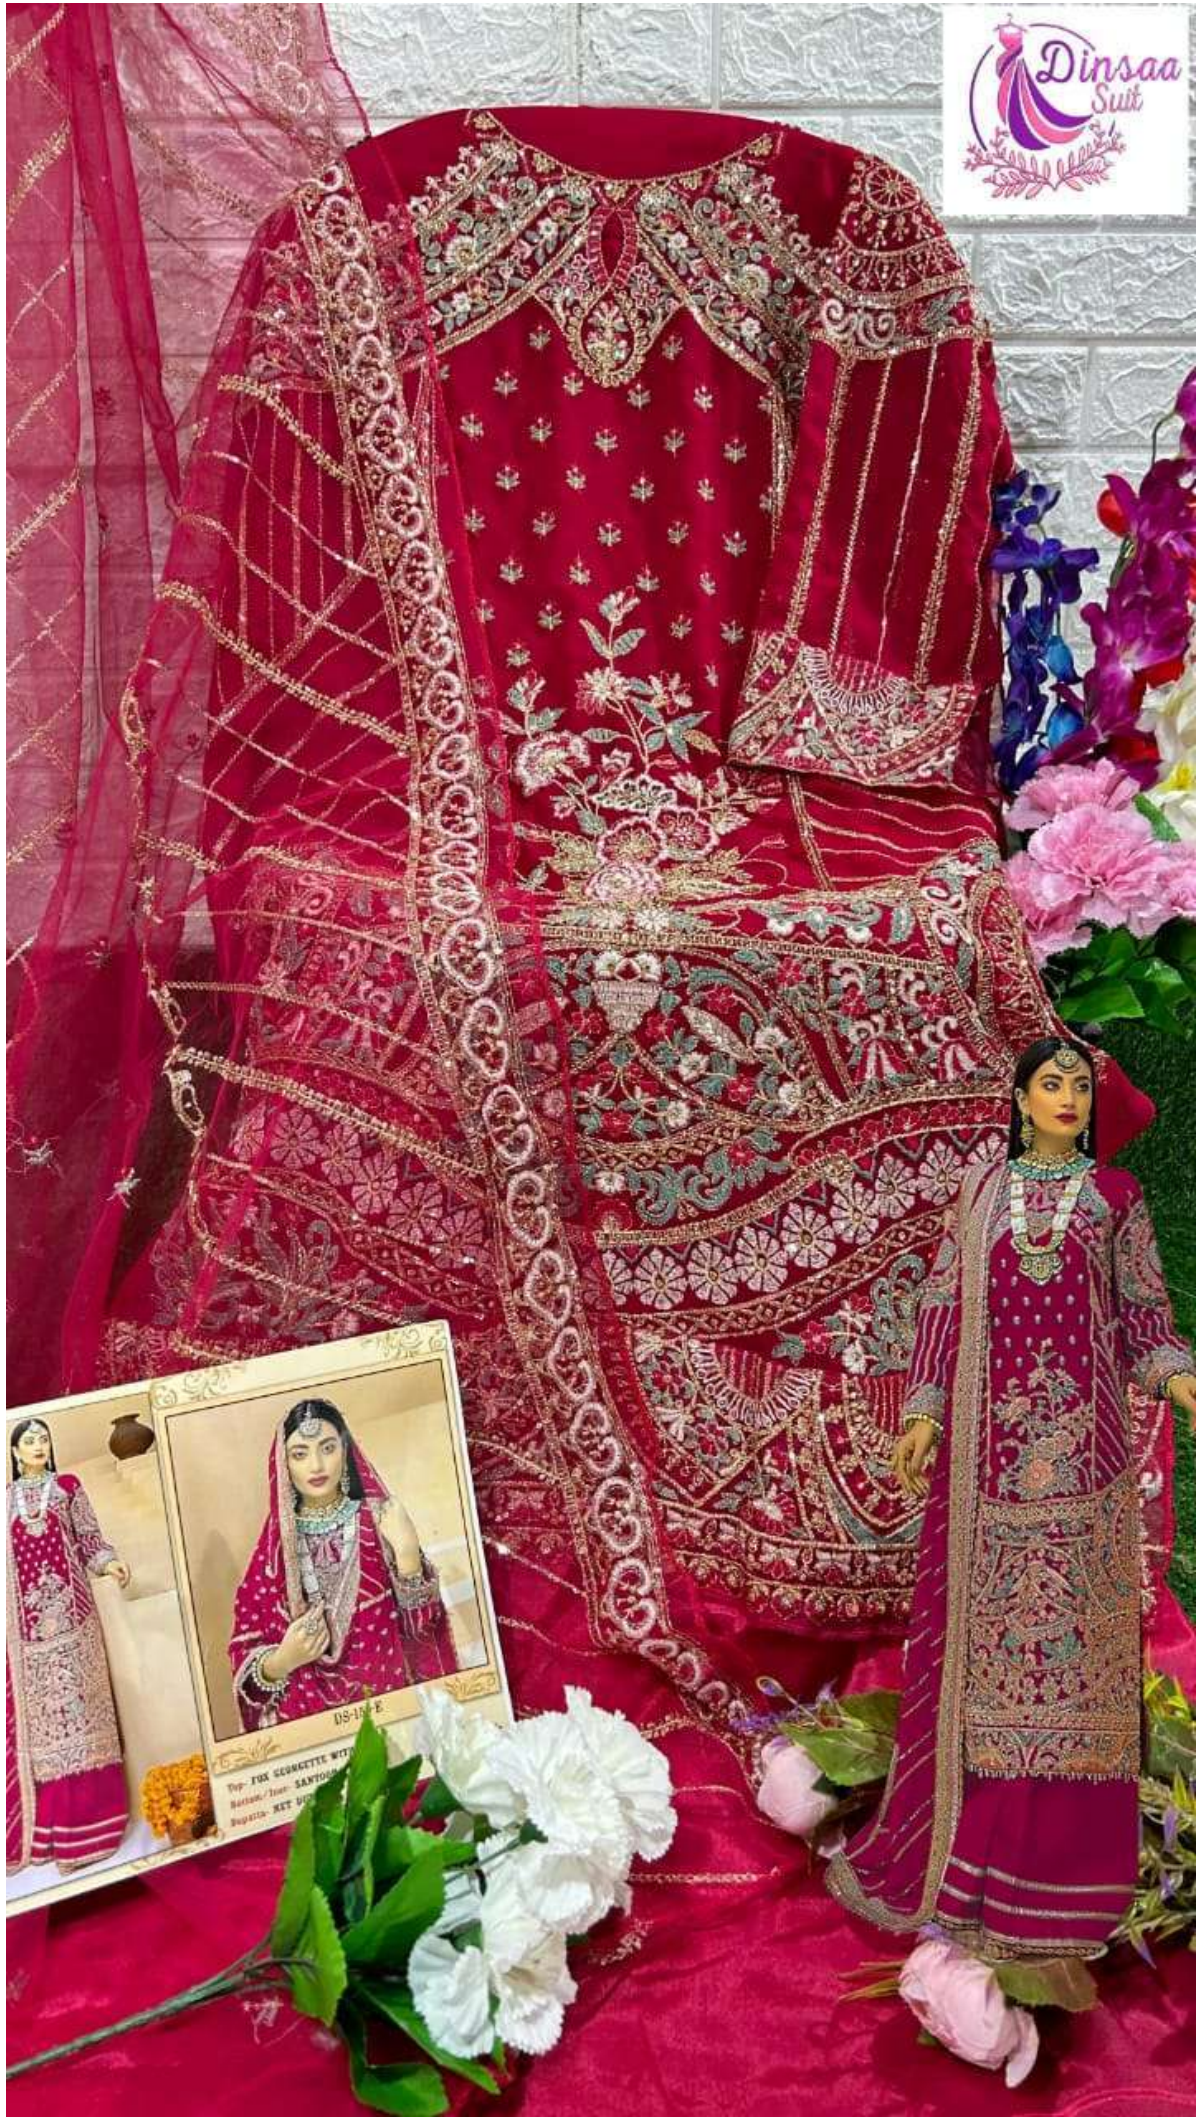

The FOX GEORGET
Botton/Don: TAN
Regatta: RCT 8022

Top- FOX GEORGETTE WITH WORK
Bottom/Iner- SANTOON
Dupatta- NET DUPATTA

DS-150-E

DS-150-F

DS-150-G

DS-150-H