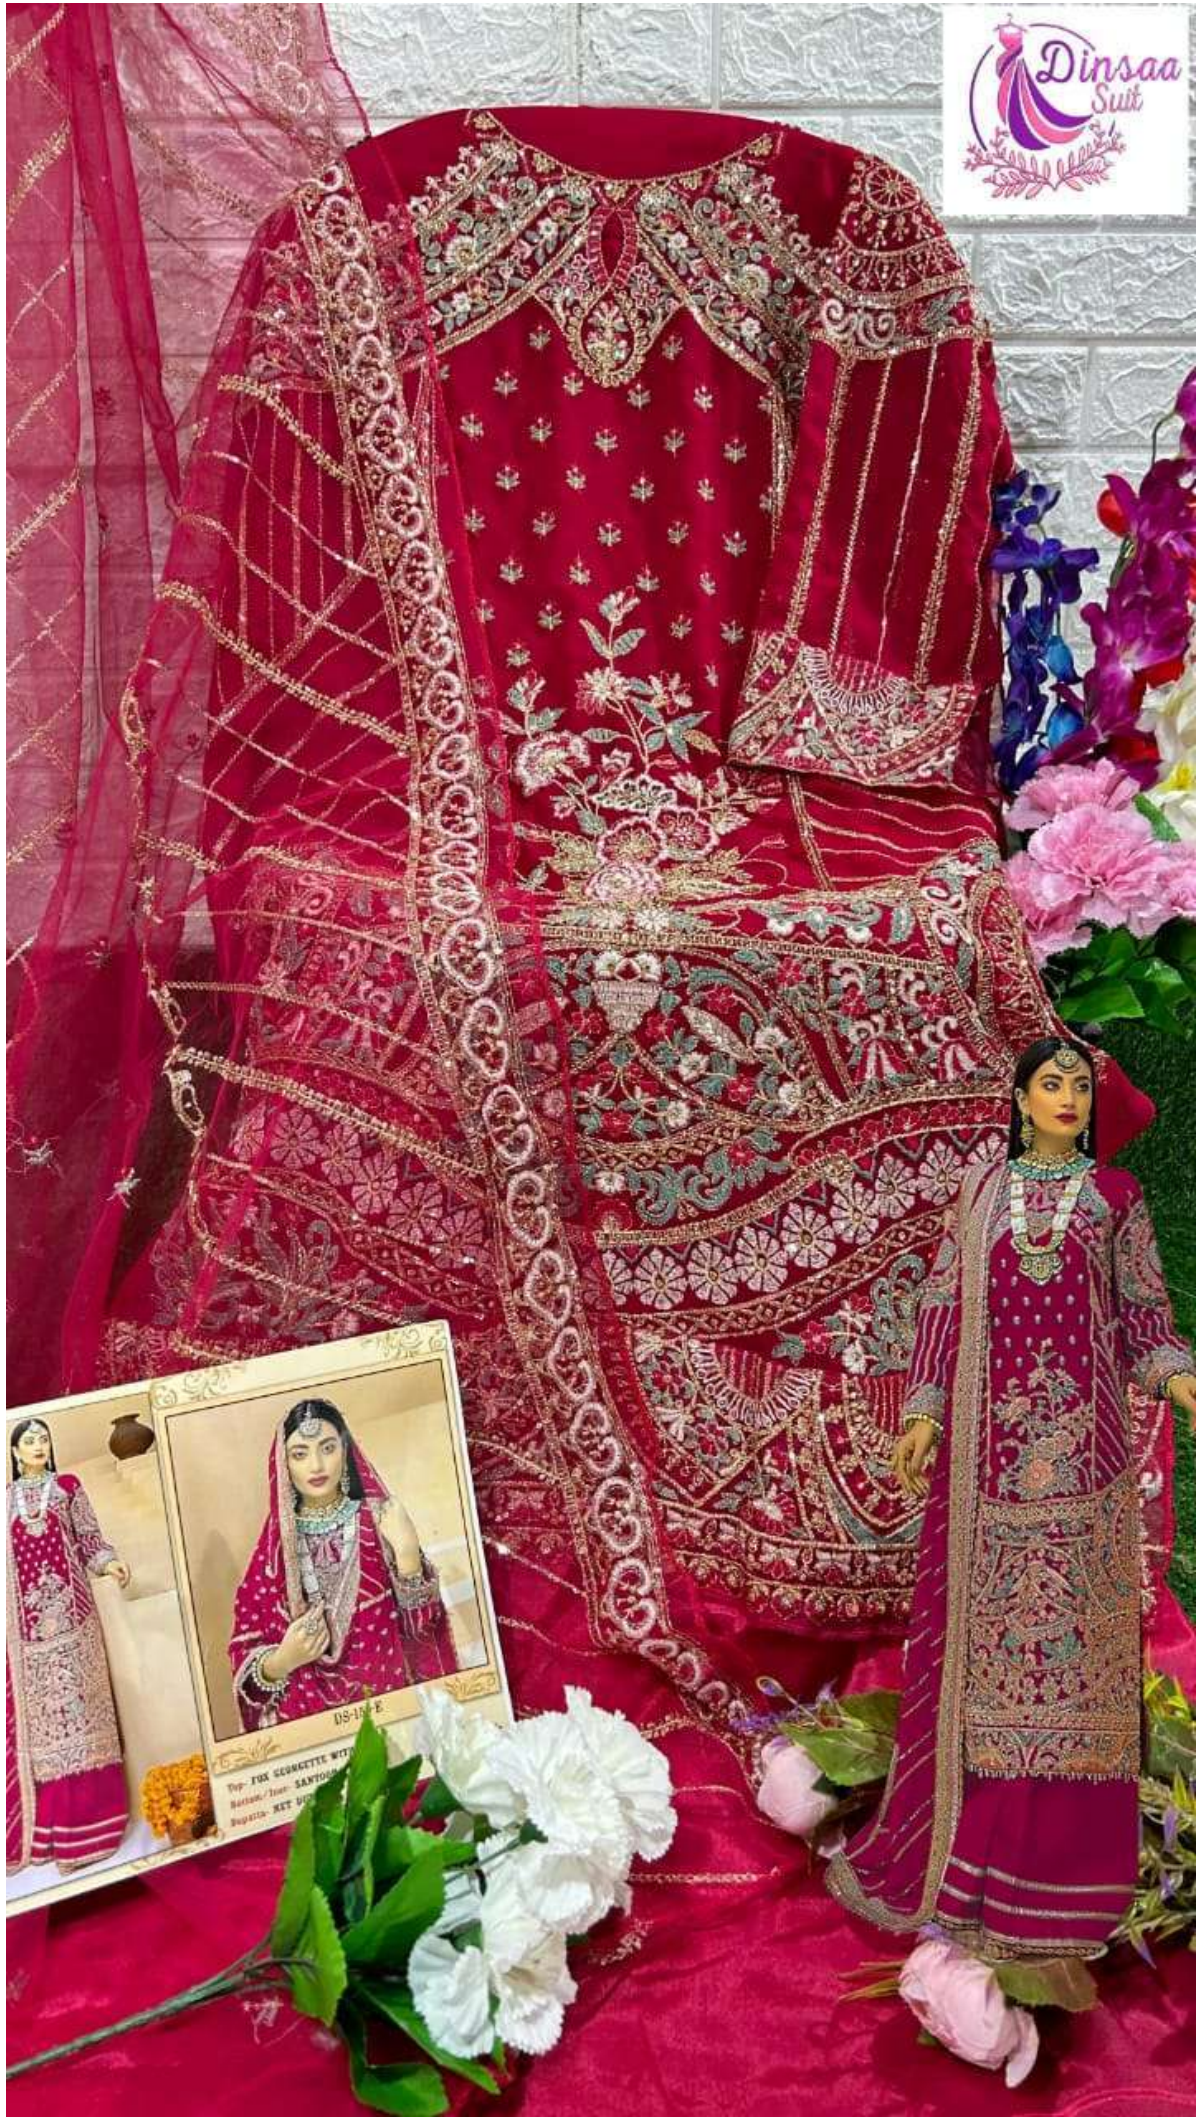

Dinsaa
Suit

Top- FOX GEORGETTE WITH WORK
Bottom/Iner- SANTOON
Dupatta- NET DUPATTA

DS-150-E

DS-150-F

DS-150-G

DS-150-H