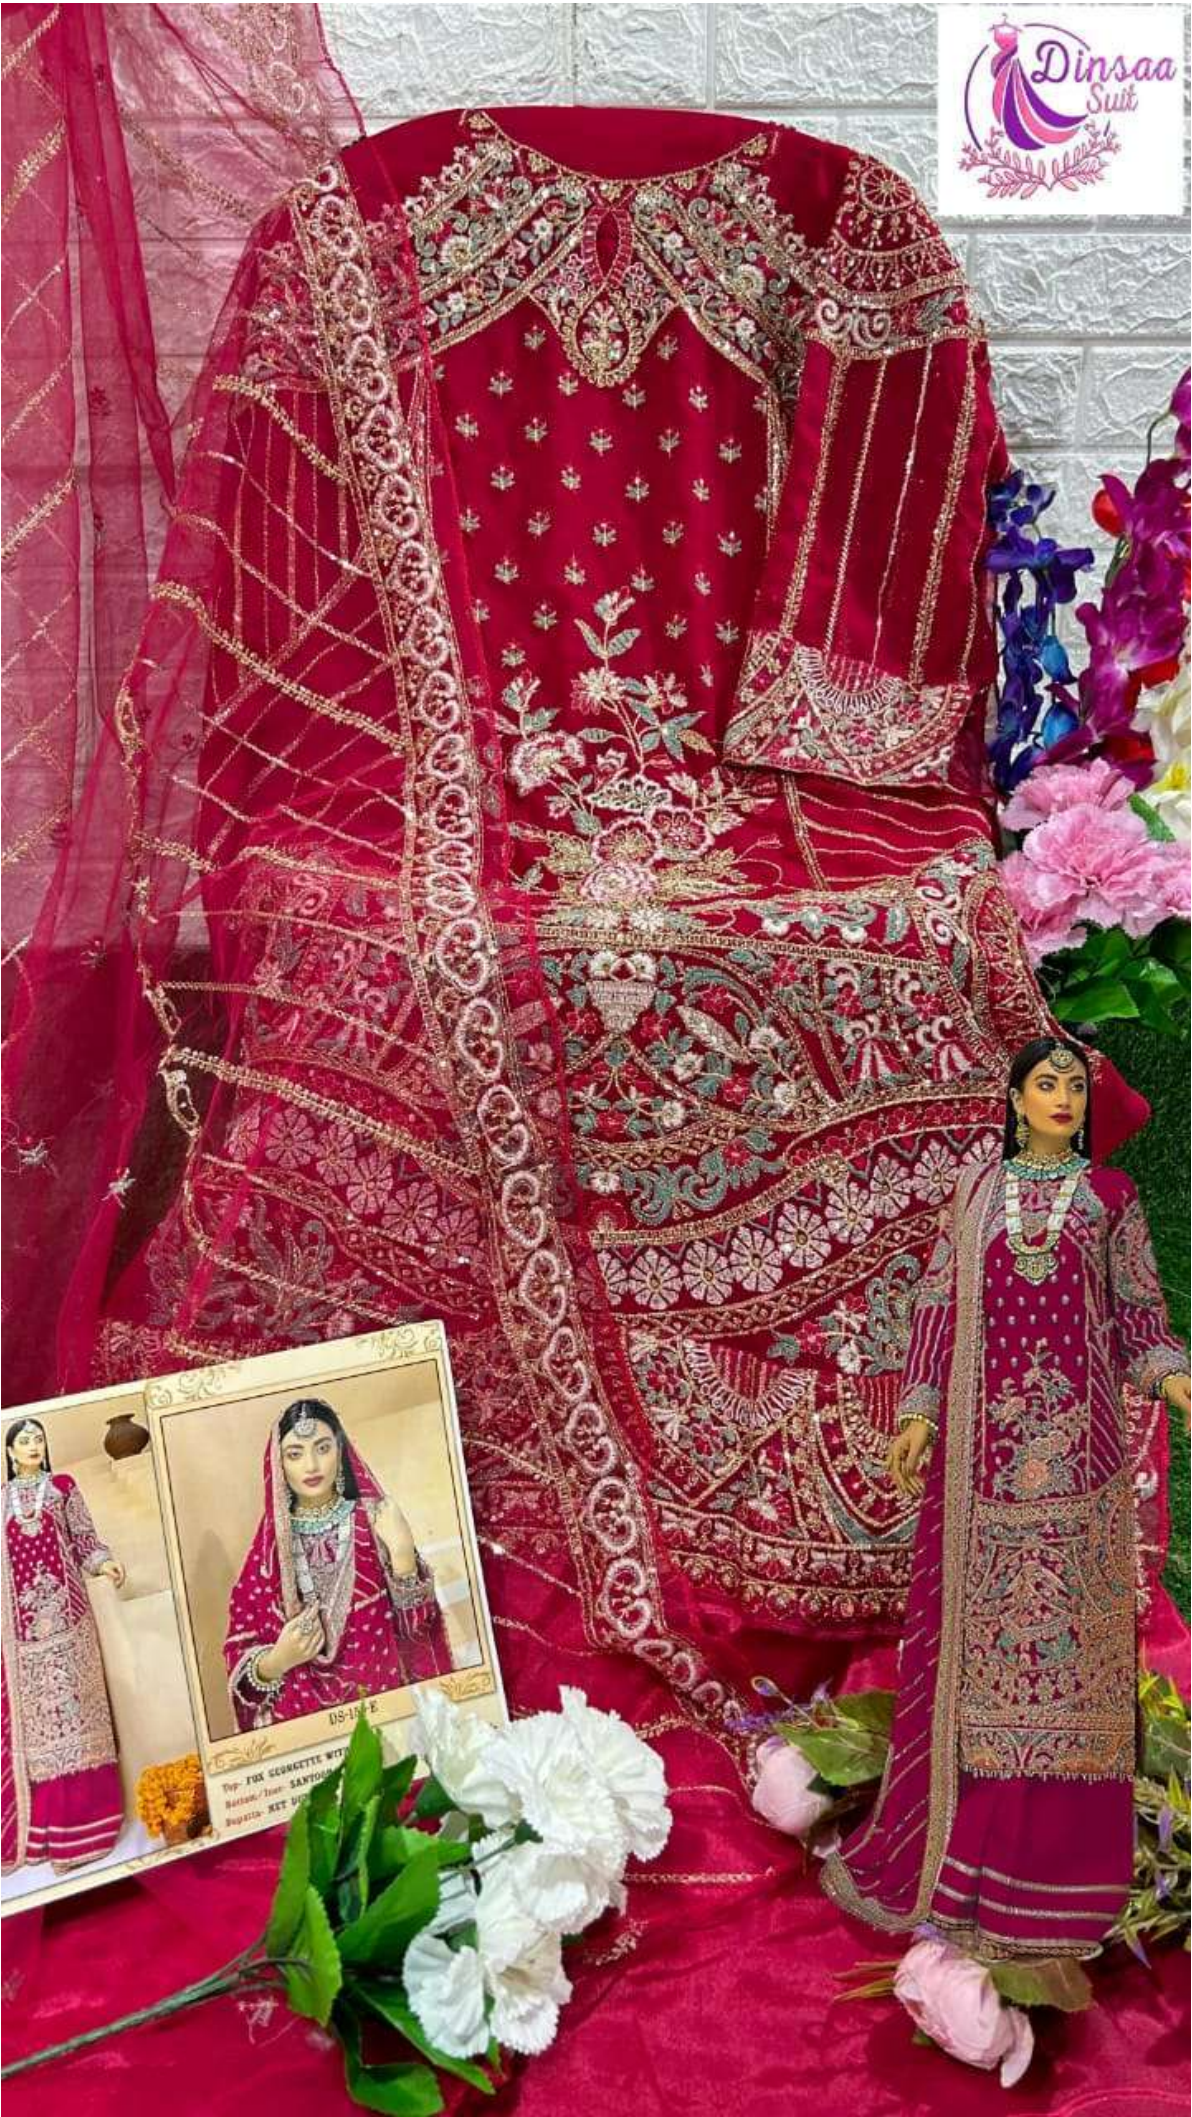

THE FOX GARMENT  
Baton/Ban: TAN  
Bapatu: RCT 2022

**Top- FOX GEORGETTE WITH WORK**  
**Bottom/Iner- SANTOON**  
**Dupatta- NET DUPATTA**

DS-150-E

DS-150-F

DS-150-G

DS-150-H