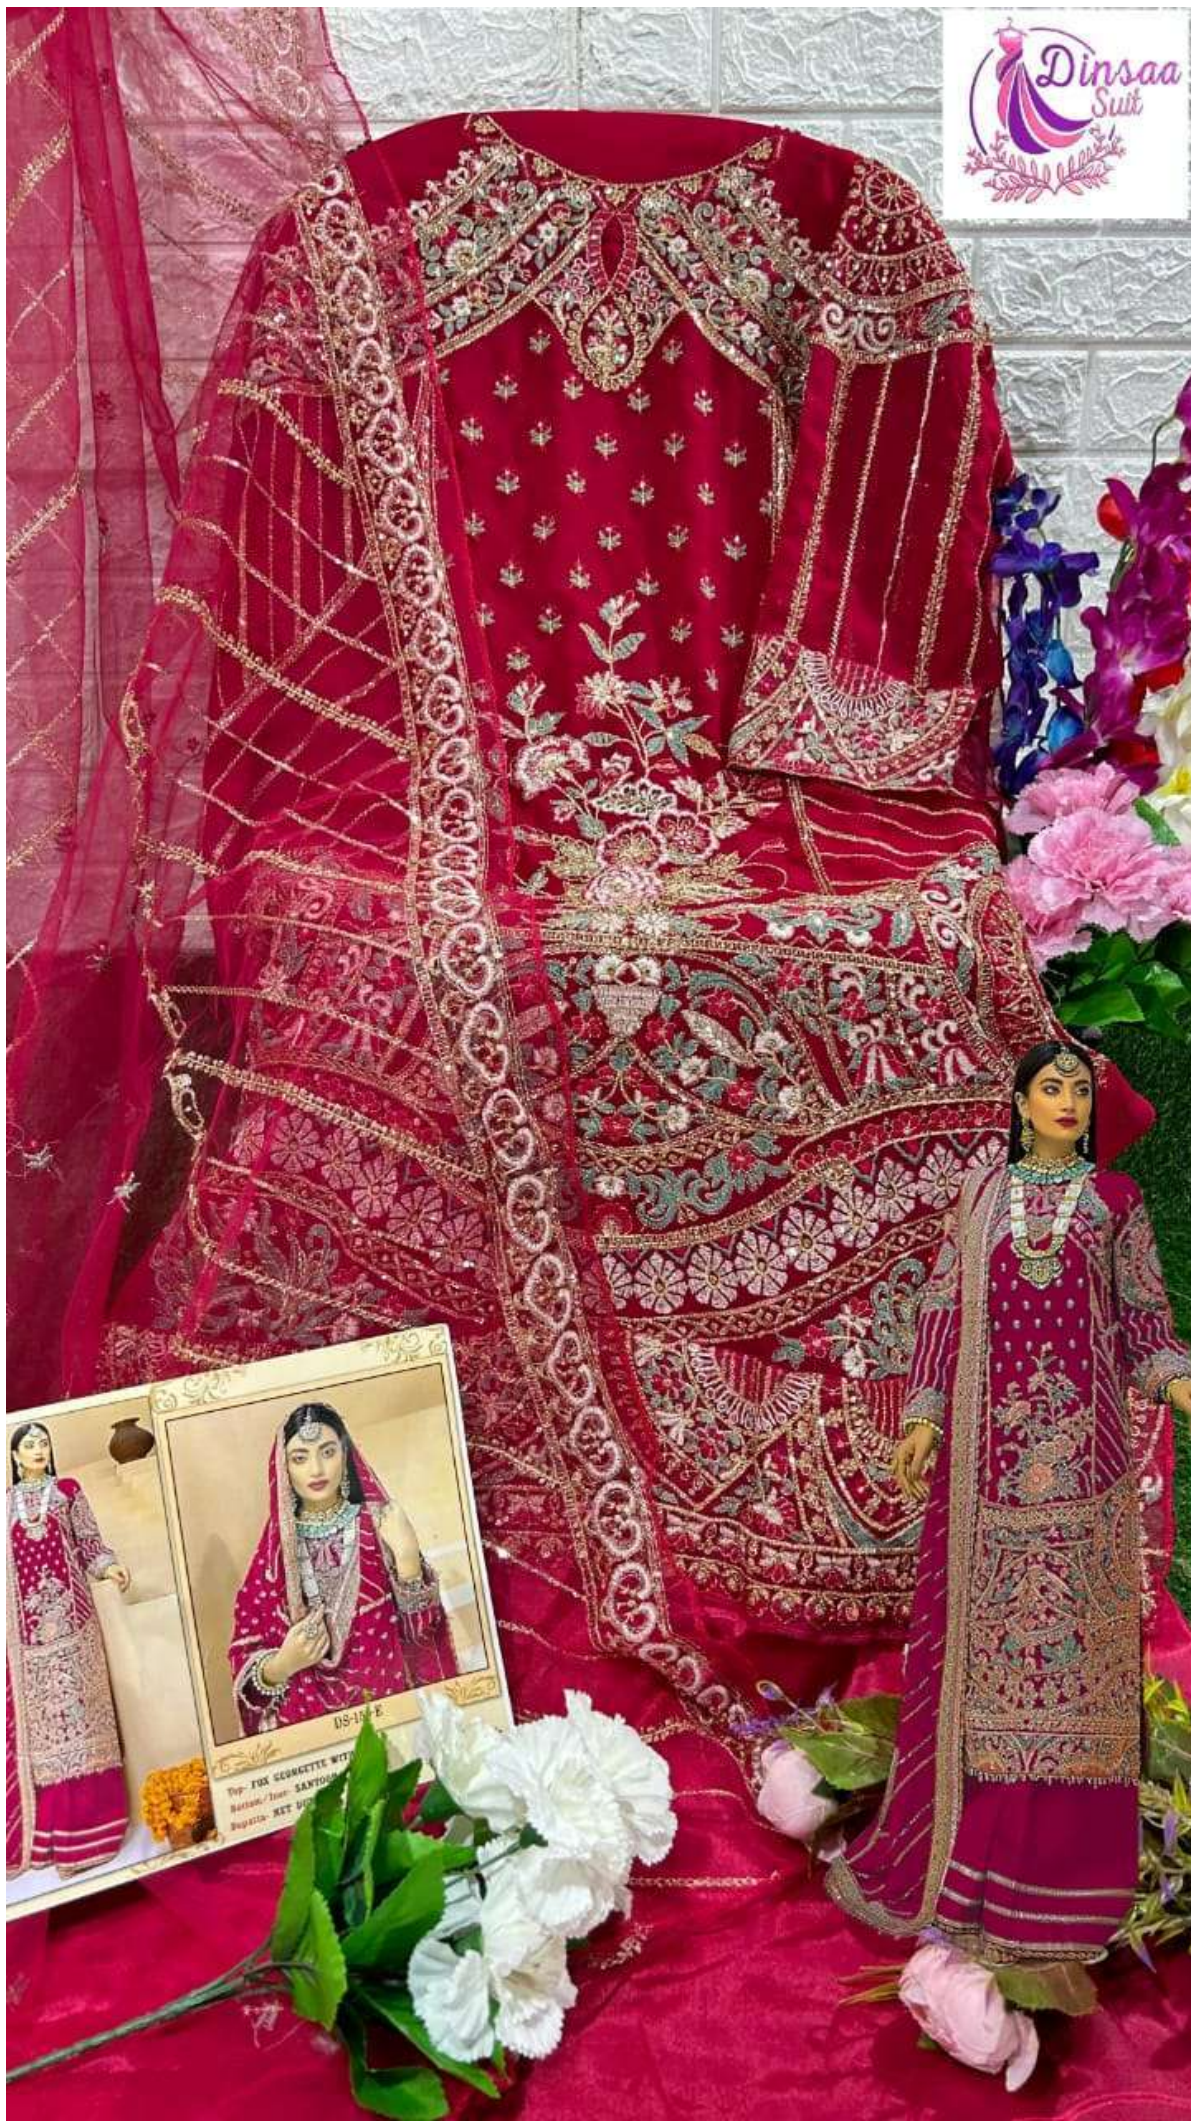

Dinsaa  
Suit

**Top- FOX GEORGETTE WITH WORK**  
**Bottom/Iner- SANTOON**  
**Dupatta- NET DUPATTA**

DS-150-E

DS-150-F

DS-150-G

DS-150-H