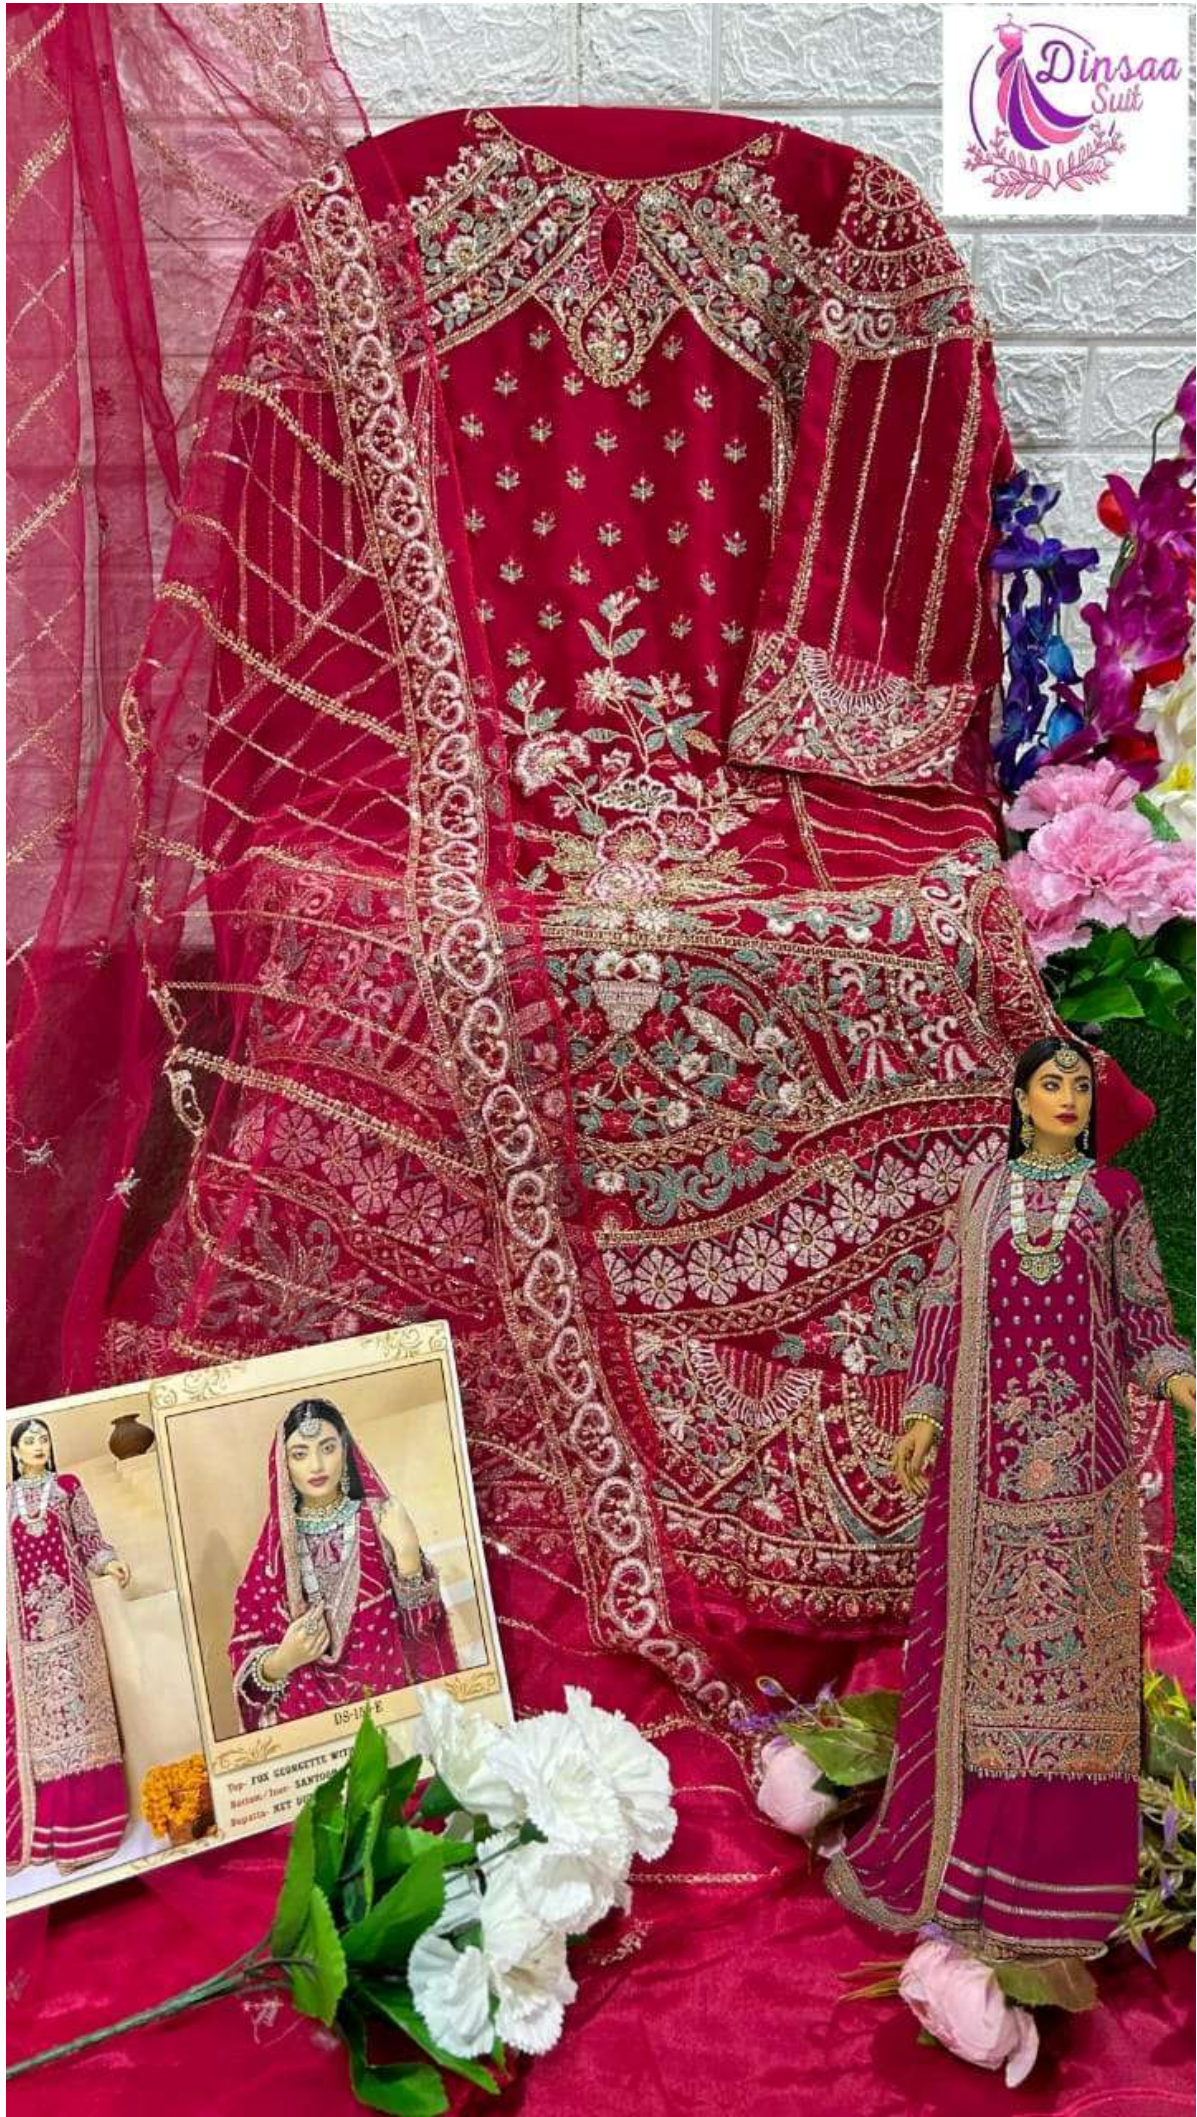

The FOX GEORGET
Bottom: Size: 180
Dupatta: 180-180

Top- FOX GEORGETTE WITH WORK
Bottom/Iner- SANTOON
Dupatta- NET DUPATTA

DS-150-E

DS-150-F

DS-150-G

DS-150-H