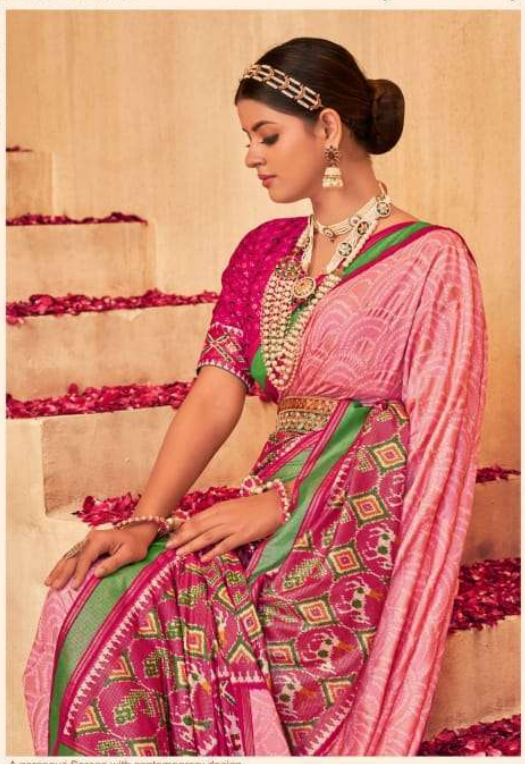

Stunning Beauty