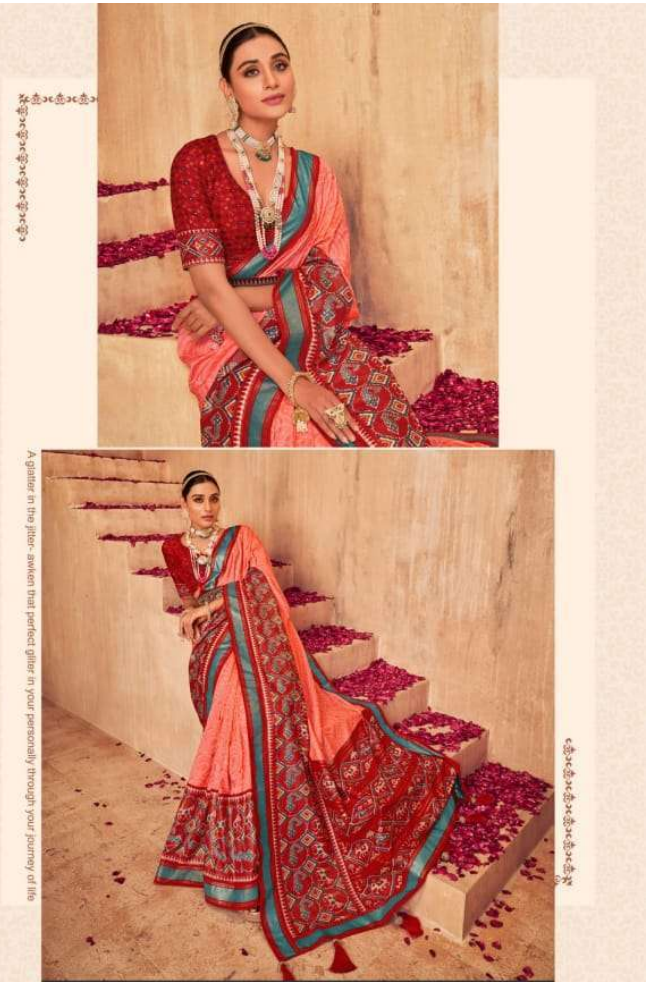

SHUBH SHREE
CREATION

mani kandan

Exclusive designer collection...

D.No
1009

A gorgeous Sarees with contemporary design would add freshness and stunning glamour to her look

Enrich your wardrobe
A gorgeous Saree with contemporary design
would add freshness and stunning glamour to her look.

A gorgeous saree with contemporary design would add freshness and stunning glamour to her look

D.No
1001

Stunning Beauty

A gorgeous Sarees with contemporary design
would add freshness and stunning glamour to her look

SHUBH SHREE
CREATION

Style symbolism
be hold the glamour queen

Create a perfect moment to
embrace the style you have
update your wardrobe this season
with a lot of ethnic colours
and add a unique accent to your look