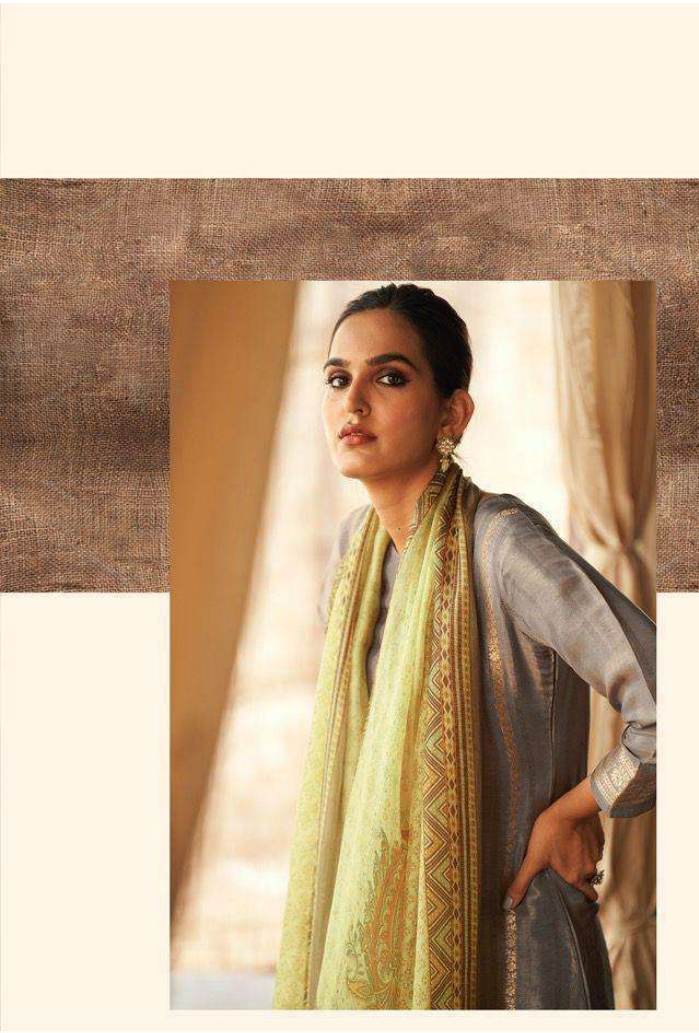

aiqa-ehsaas-bemberg-salwar-suits