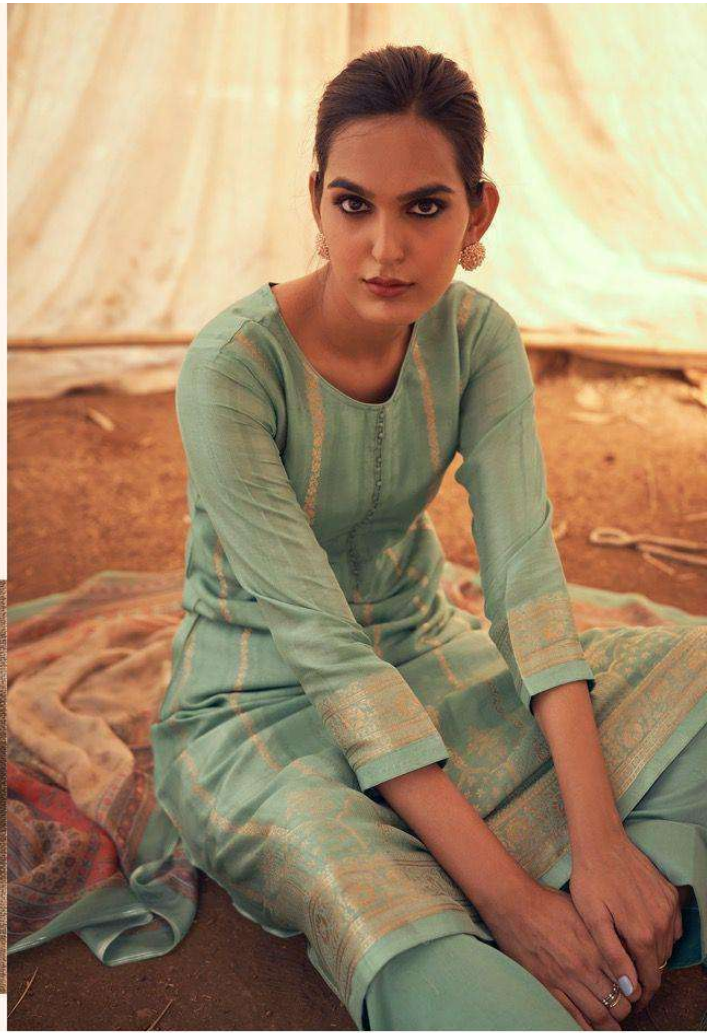

AIQA
LIFE STYLE