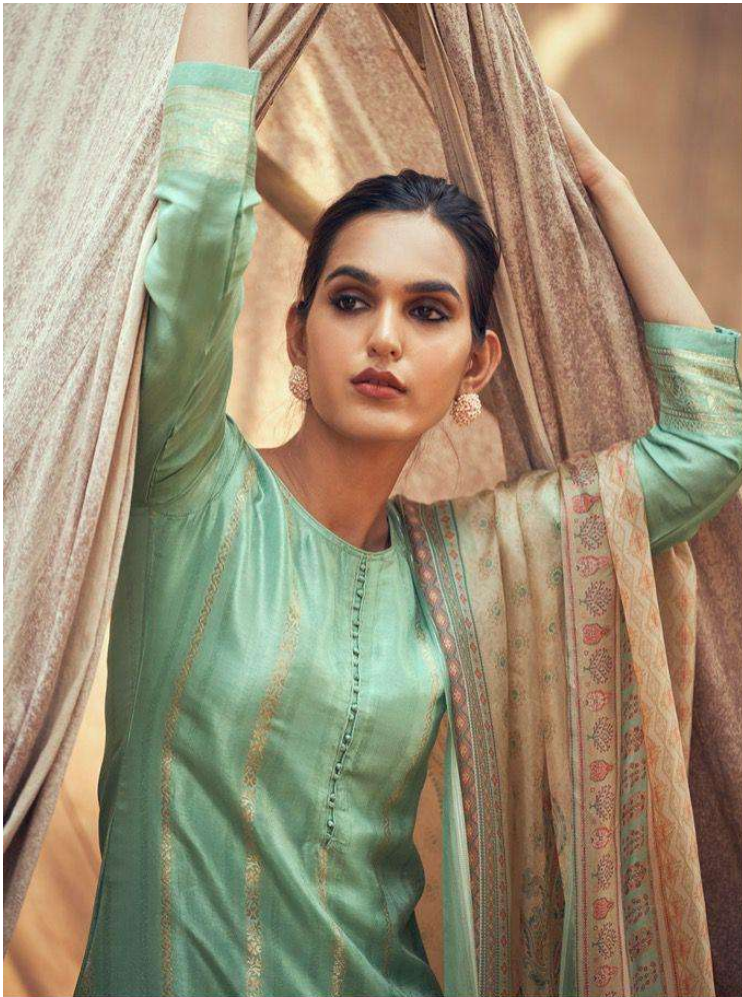

aiqa-ehsaas-bemberg-salwar-suits

aiqa-ehsaas-bemberg-salwar-suits

EHSAAS

:TOP:

PURE BEMRG RUSSIAN SILK WOVEN

:BOTTOM:

PURE SILK SATIN SOLID

:DUPATTA:

PURE MARMURY TEBY SILK WITH DIGITAL
PRINT WITH TASSELS

PRODUCT BY PREMIUM COLLETION