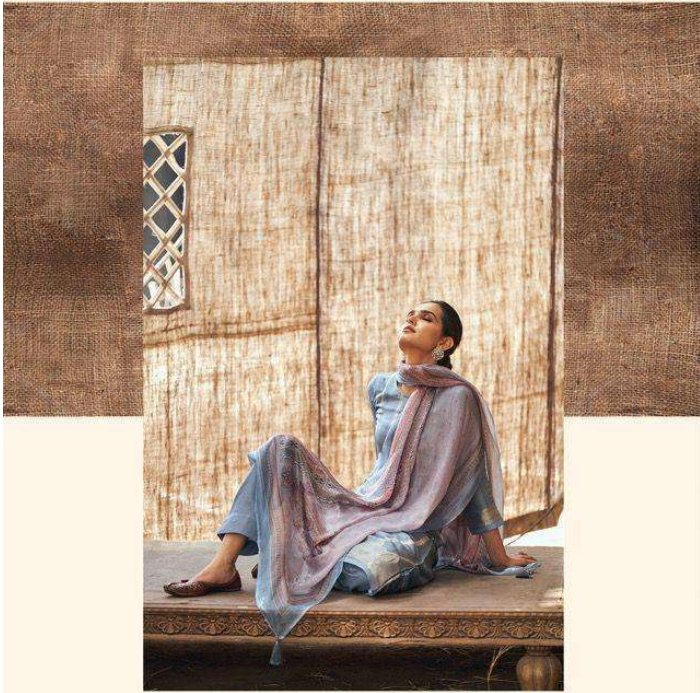

AIQA
LUXURY

1715