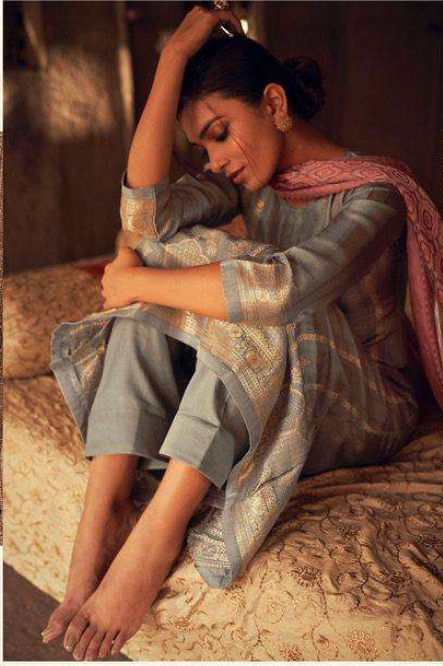

aiqa-ehsaas-bemberg-salwar-suits

A I Q A
LUXURY SUITS

aiqa-ehsaas-bemberg-salwar-suits