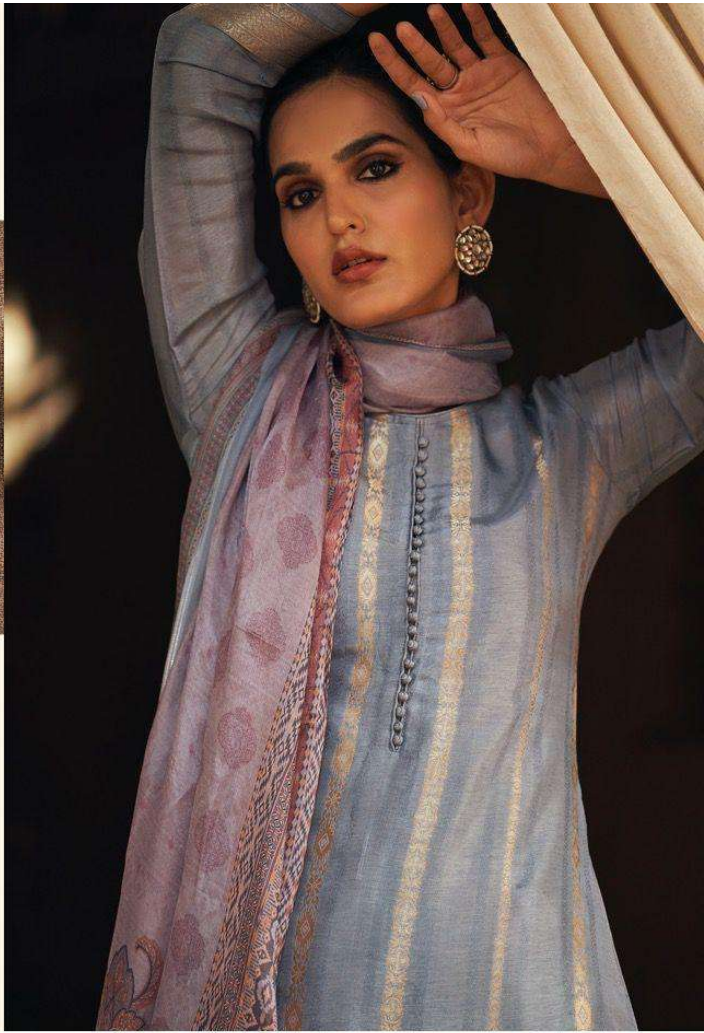

aiqa-ehsaas-bemberg-salwar-suits