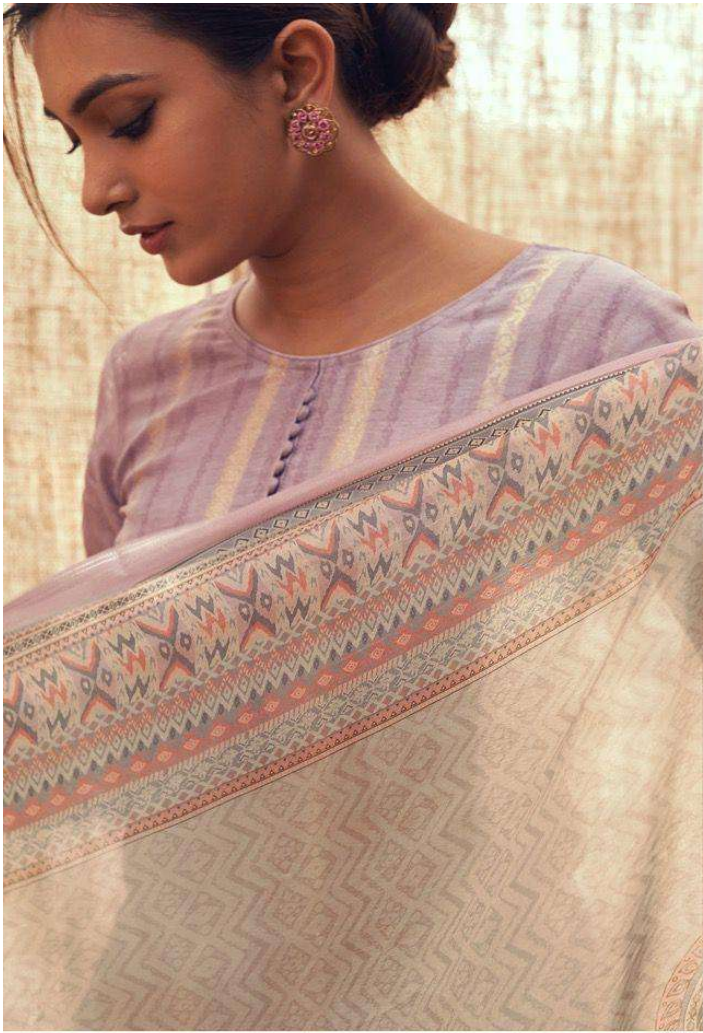

aiqa-ehsaas-bemberg-salwar-suits