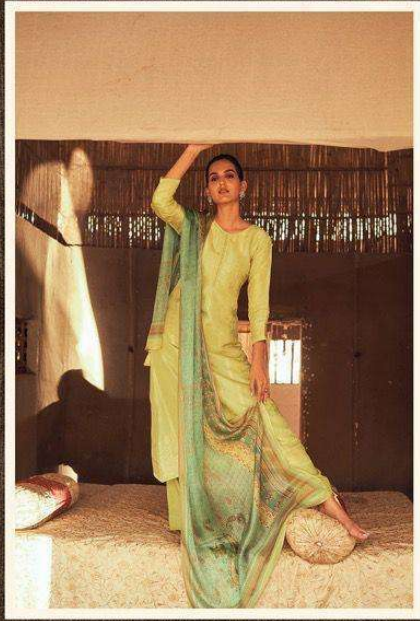

aiqa-ehsaas-bemberg-salwar-suits