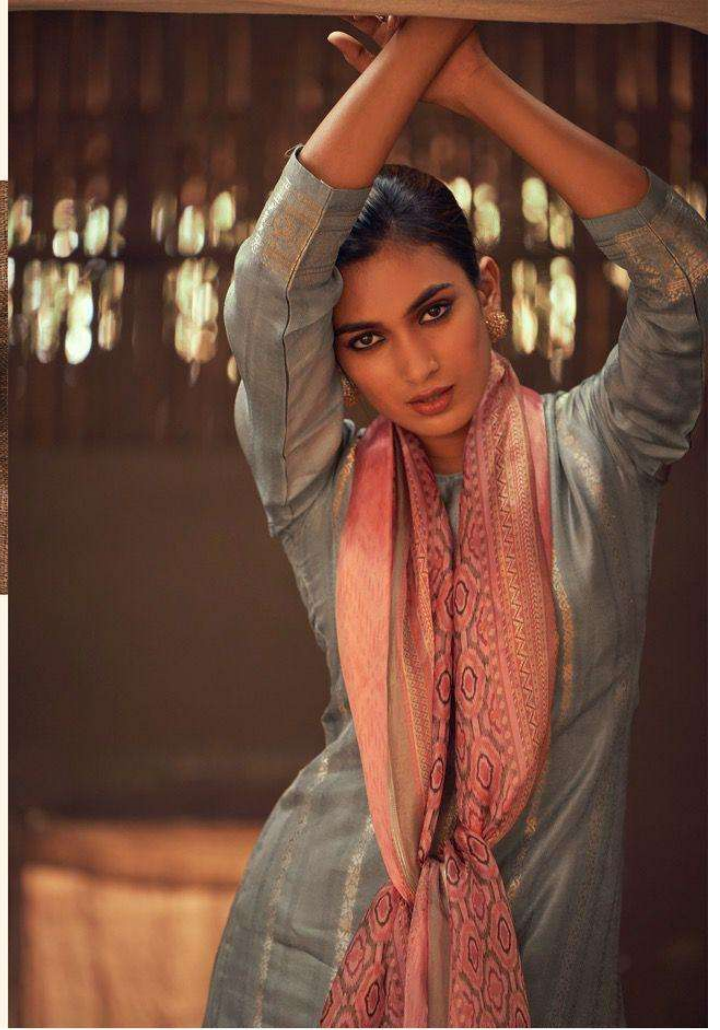

A I Q A
LUXURY SUITS

aiqa-ehsaas-bemberg-salwar-suits