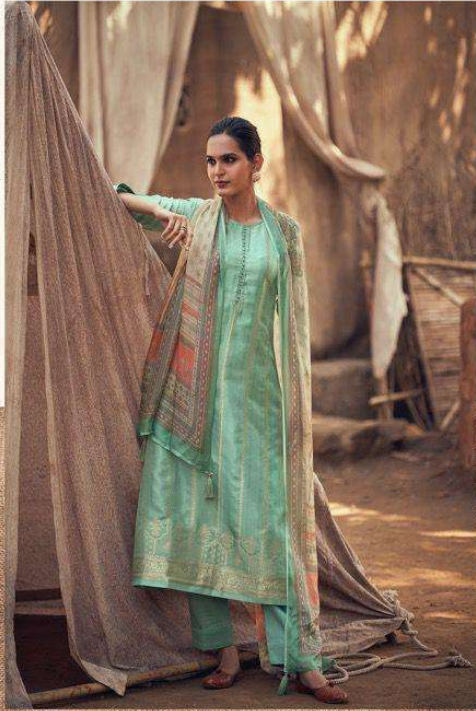

AIQA
LIFE STYLE