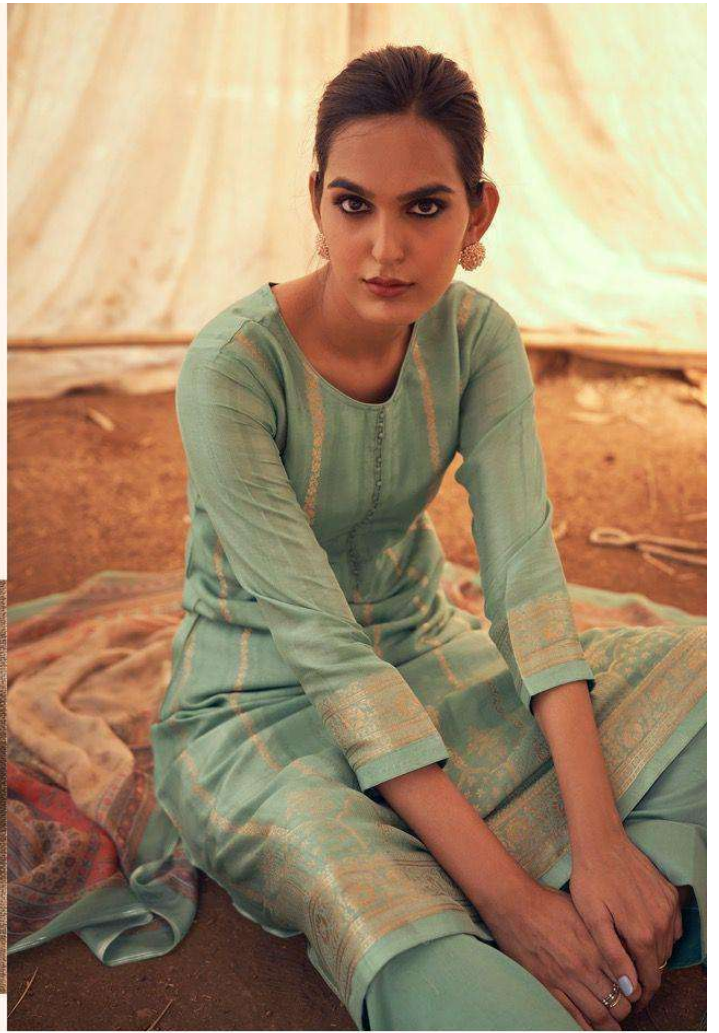

AIQA
LIFE STYLE