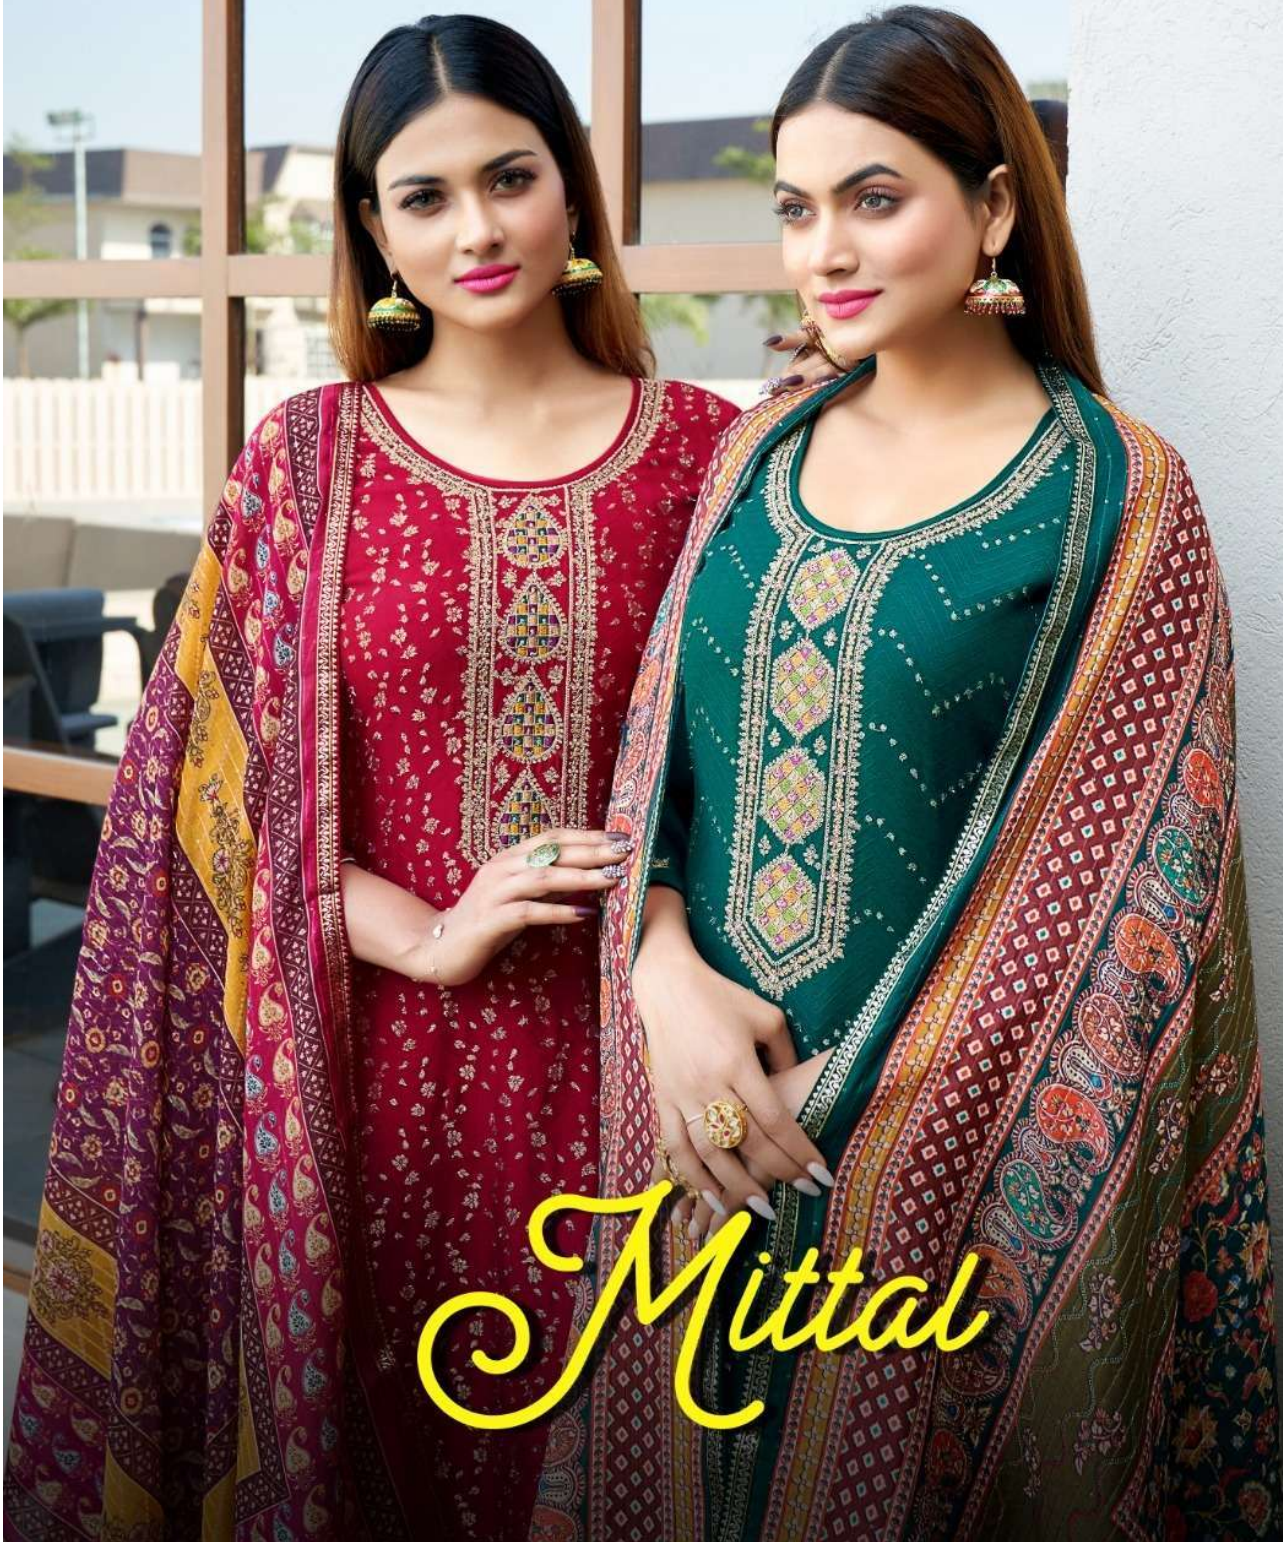

KALARANG

Mittal