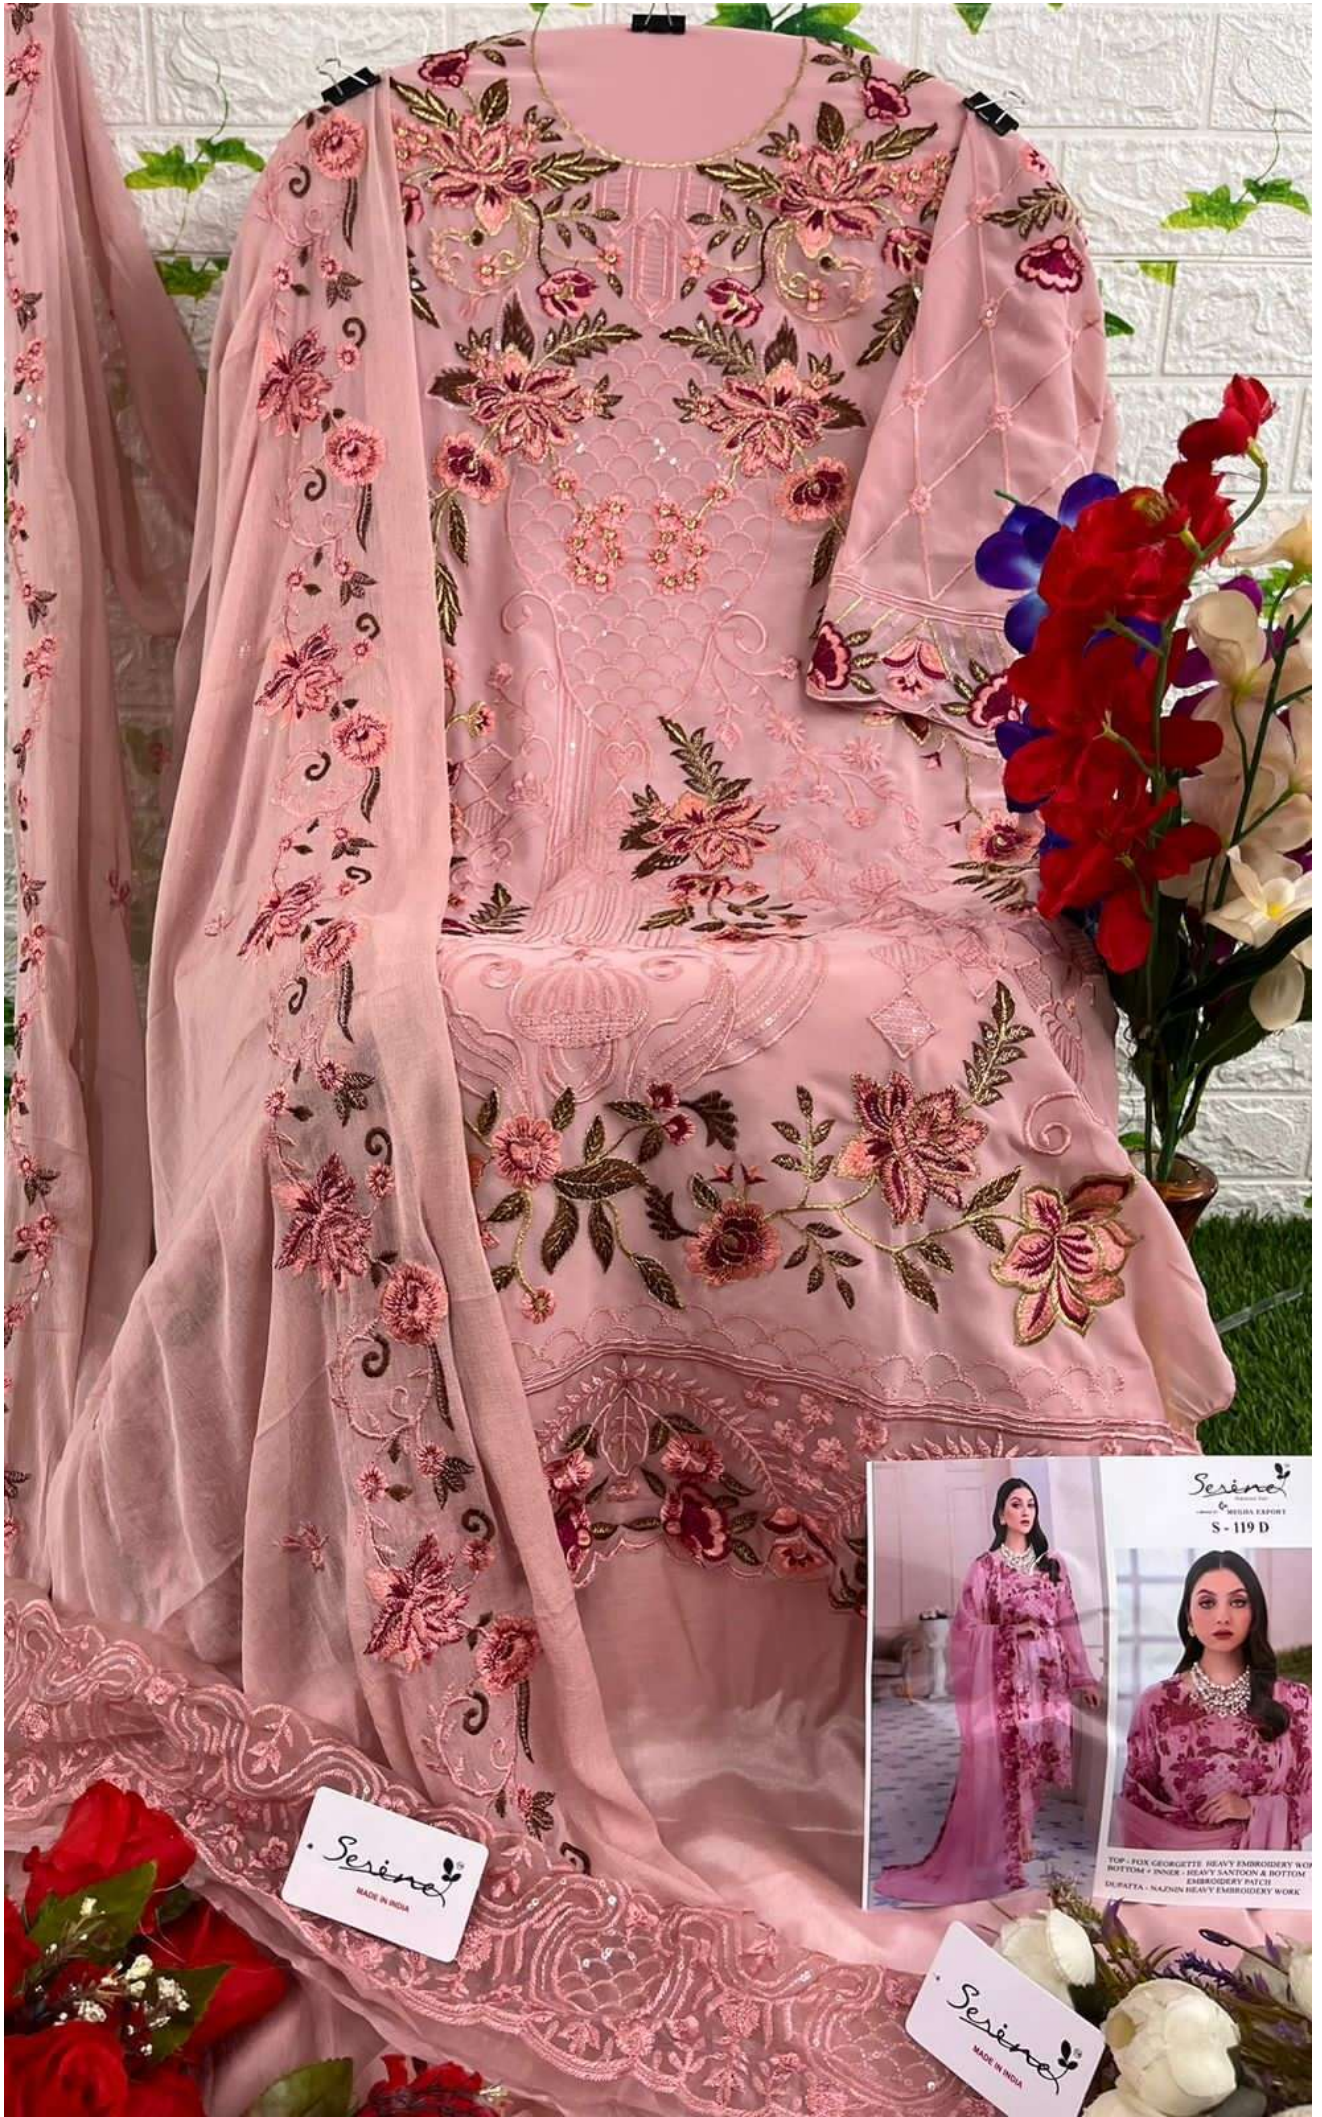

Serina
MADE IN INDIA