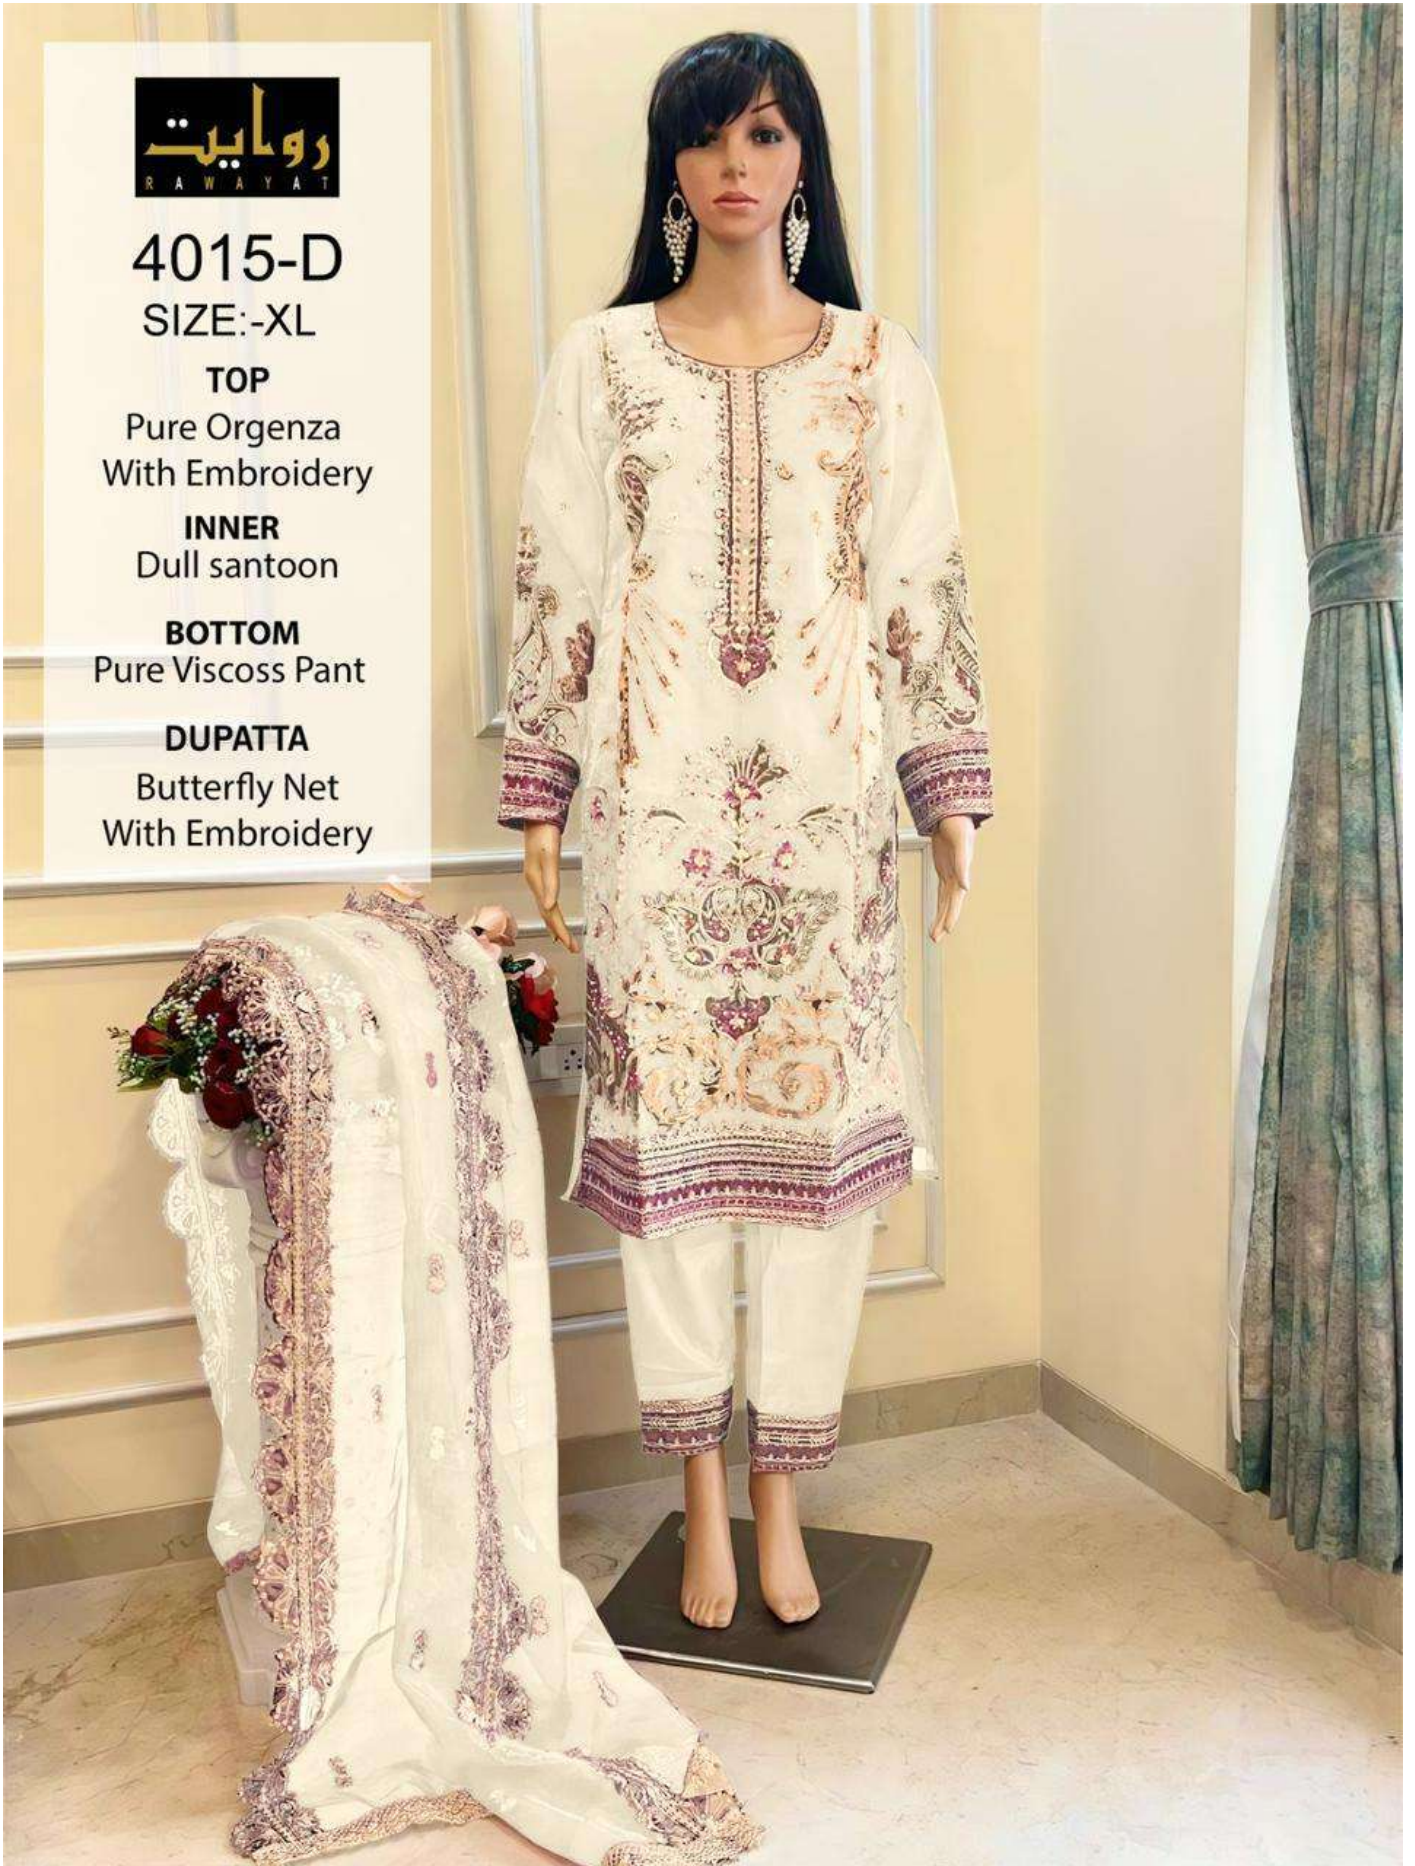

4015-D

SIZE:-XL

**TOP**

Pure Orgenza  
With Embroidery

**INNER**

Dull santoon

**BOTTOM**

Pure Viscos Pant

**DUPATTA**

Butterfly Net  
With Embroidery

4015-D

SIZE:-XL

**TOP**

Pure Orgenza  
With Embroidery

**INNER**

Dull santoon

**BOTTOM**

Pure Viscos Pant

**DUPATTA**

Butterfly Net  
With Embroidery

4015-F

SIZE:-XL

**TOP**

Pure Orgenza  
With Embroidery

**TOP**

Pure Orgenza  
With Embroidery

**INNER**

Dull santoon

**BOTTOM**

Pure Viscos Pant

**DUPATTA**

Butterfly Net  
With Embroidery