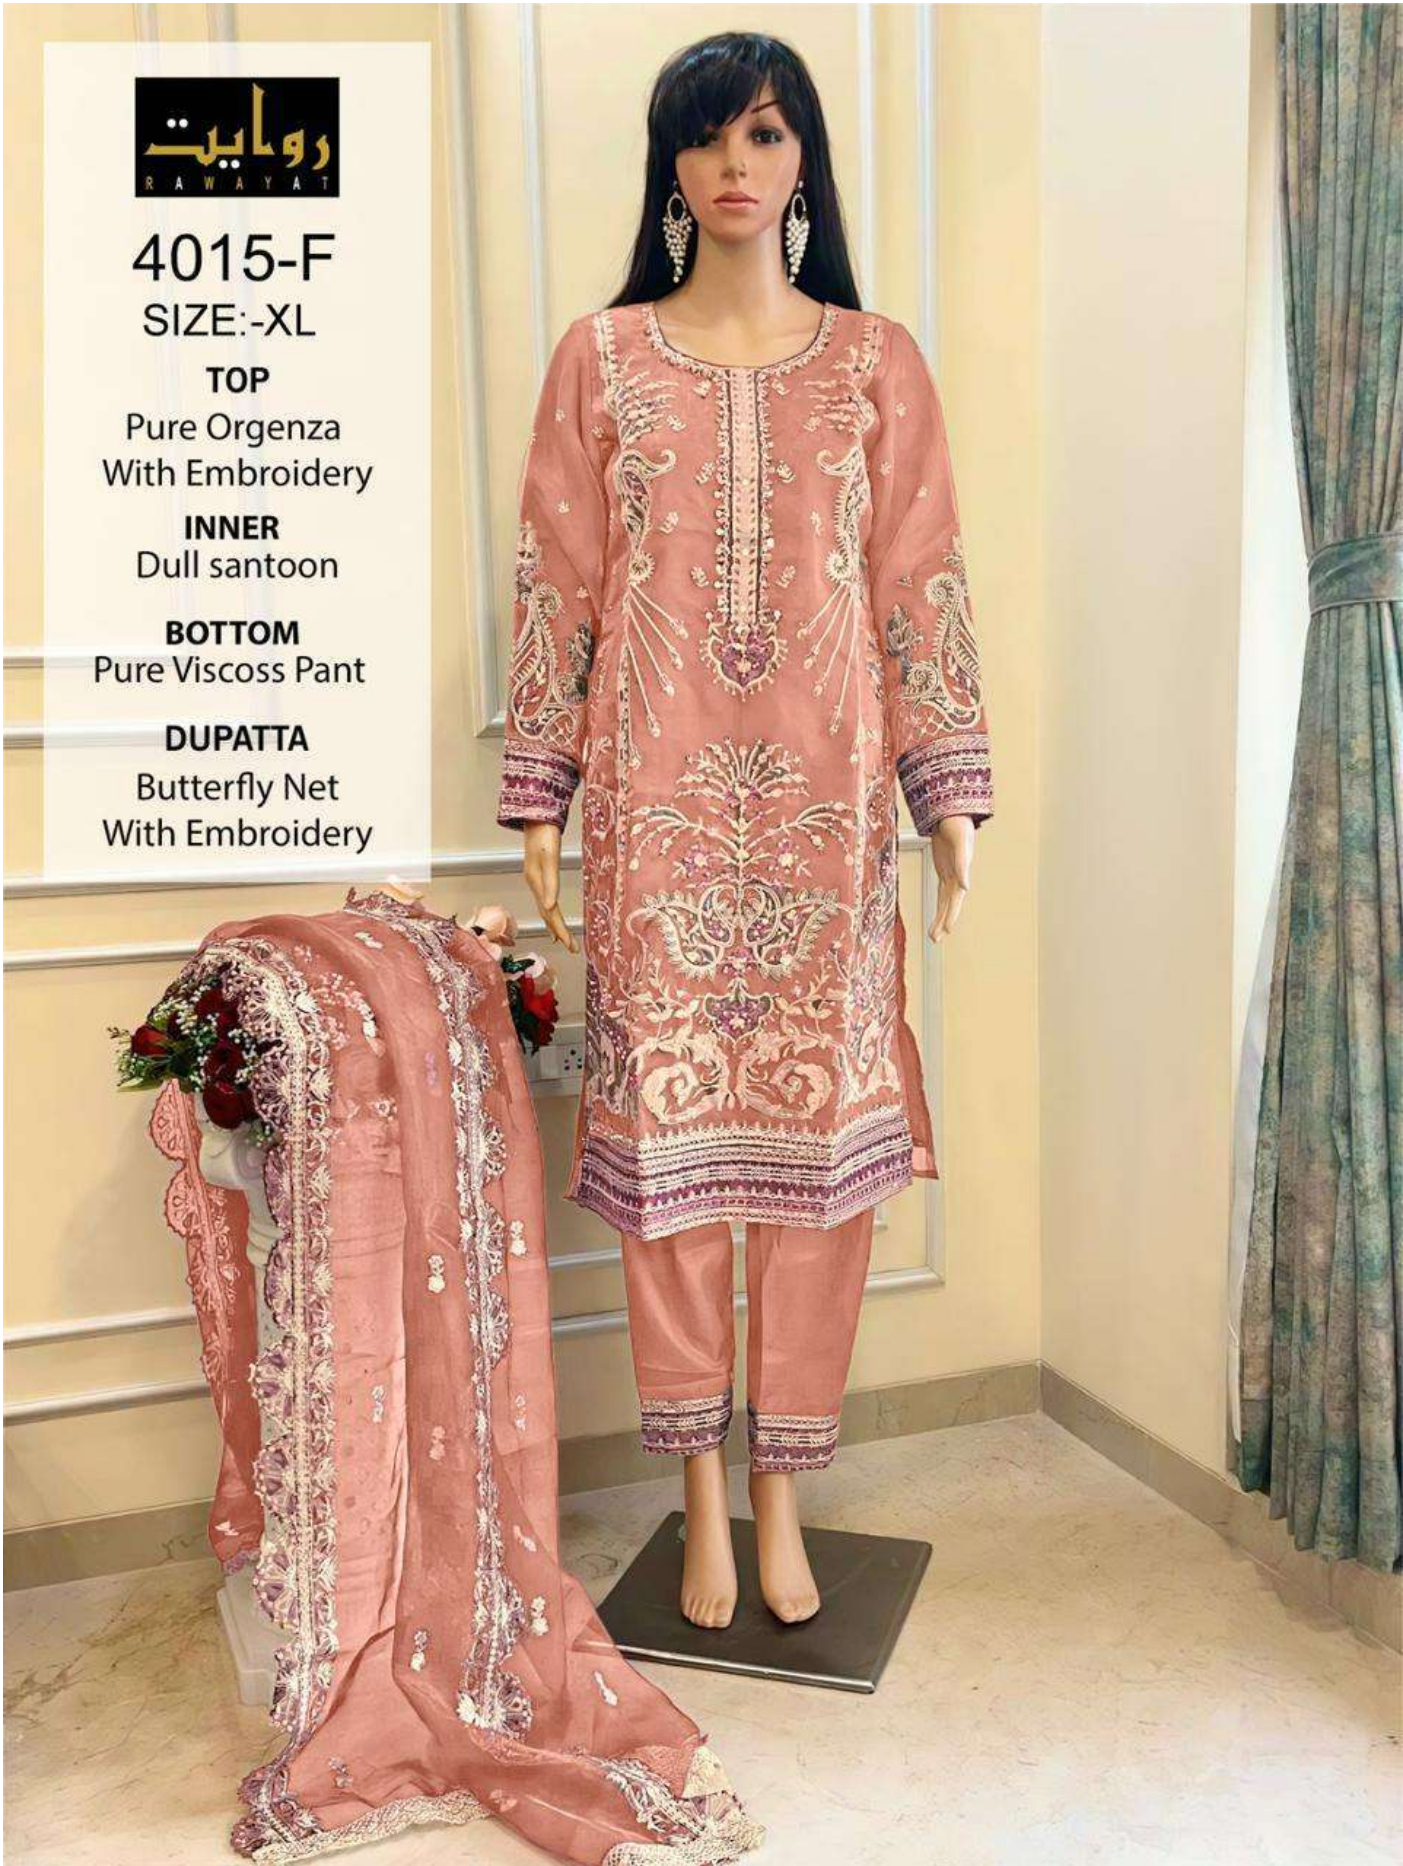

4015-F

SIZE:-XL

TOP

Pure Orgenza
With Embroidery

INNER

Dull santoon

BOTTOM

Pure Viscos Pant

DUPATTA

Butterfly Net
With Embroidery