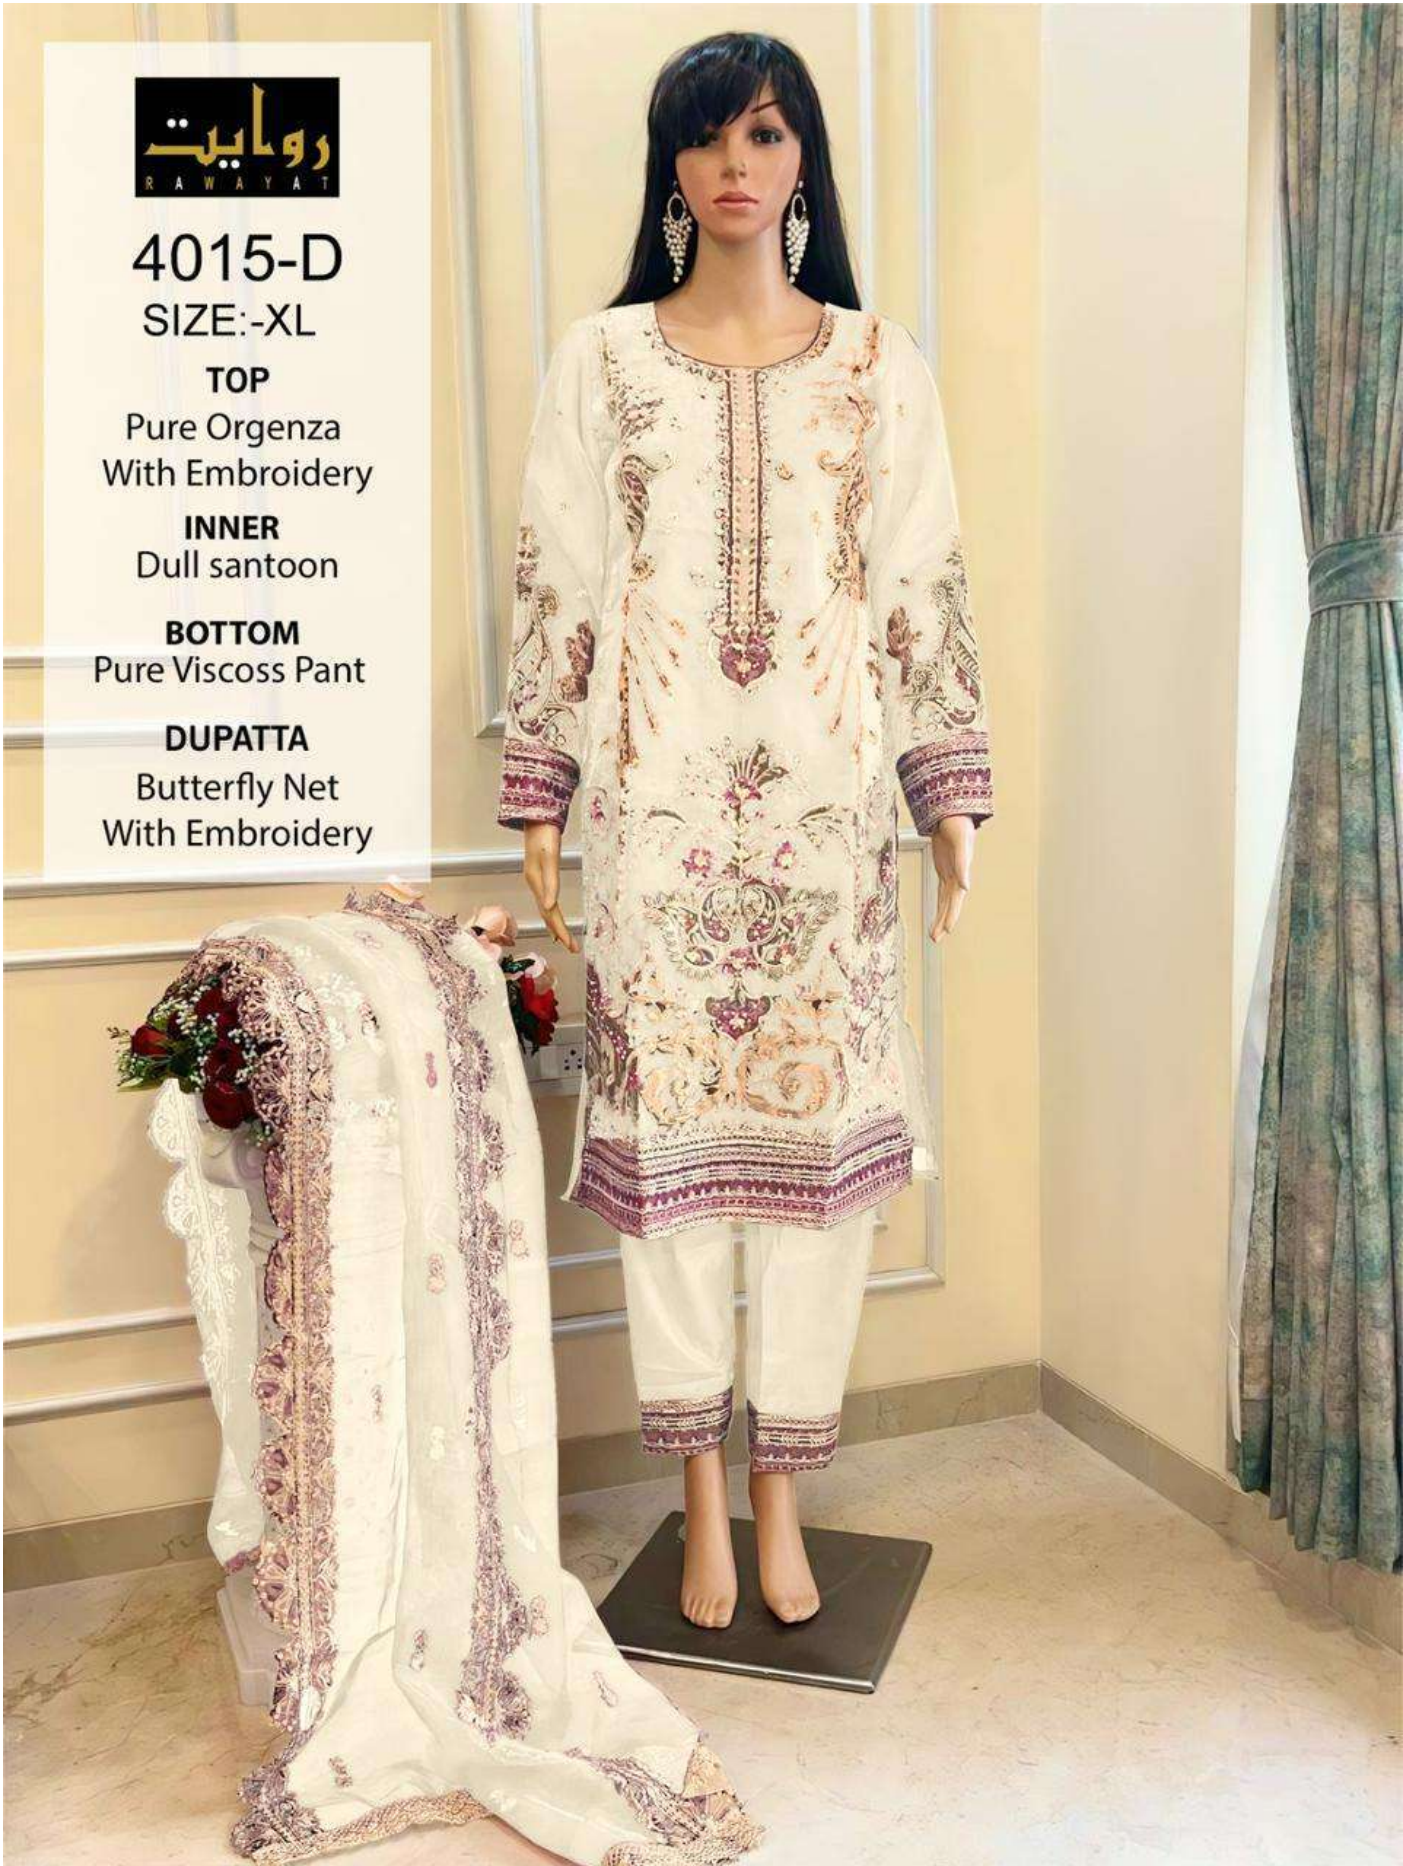

4015-D

SIZE:-XL

**TOP**

Pure Orgenza  
With Embroidery

**INNER**

Dull santoon

**BOTTOM**

Pure Viscos Pant

**DUPATTA**

Butterfly Net  
With Embroidery

4015-D

SIZE:-XL

**TOP**

Pure Orgenza  
With Embroidery

**INNER**

Dull santoon

**BOTTOM**

Pure Viscos Pant

**DUPATTA**

Butterfly Net  
With Embroidery

4015-F

SIZE:-XL

**TOP**

Pure Orgenza  
With Embroidery

**TOP**

Pure Orgenza  
With Embroidery

**INNER**

Dull santoon

**BOTTOM**

Pure Viscos Pant

**DUPATTA**

Butterfly Net  
With Embroidery