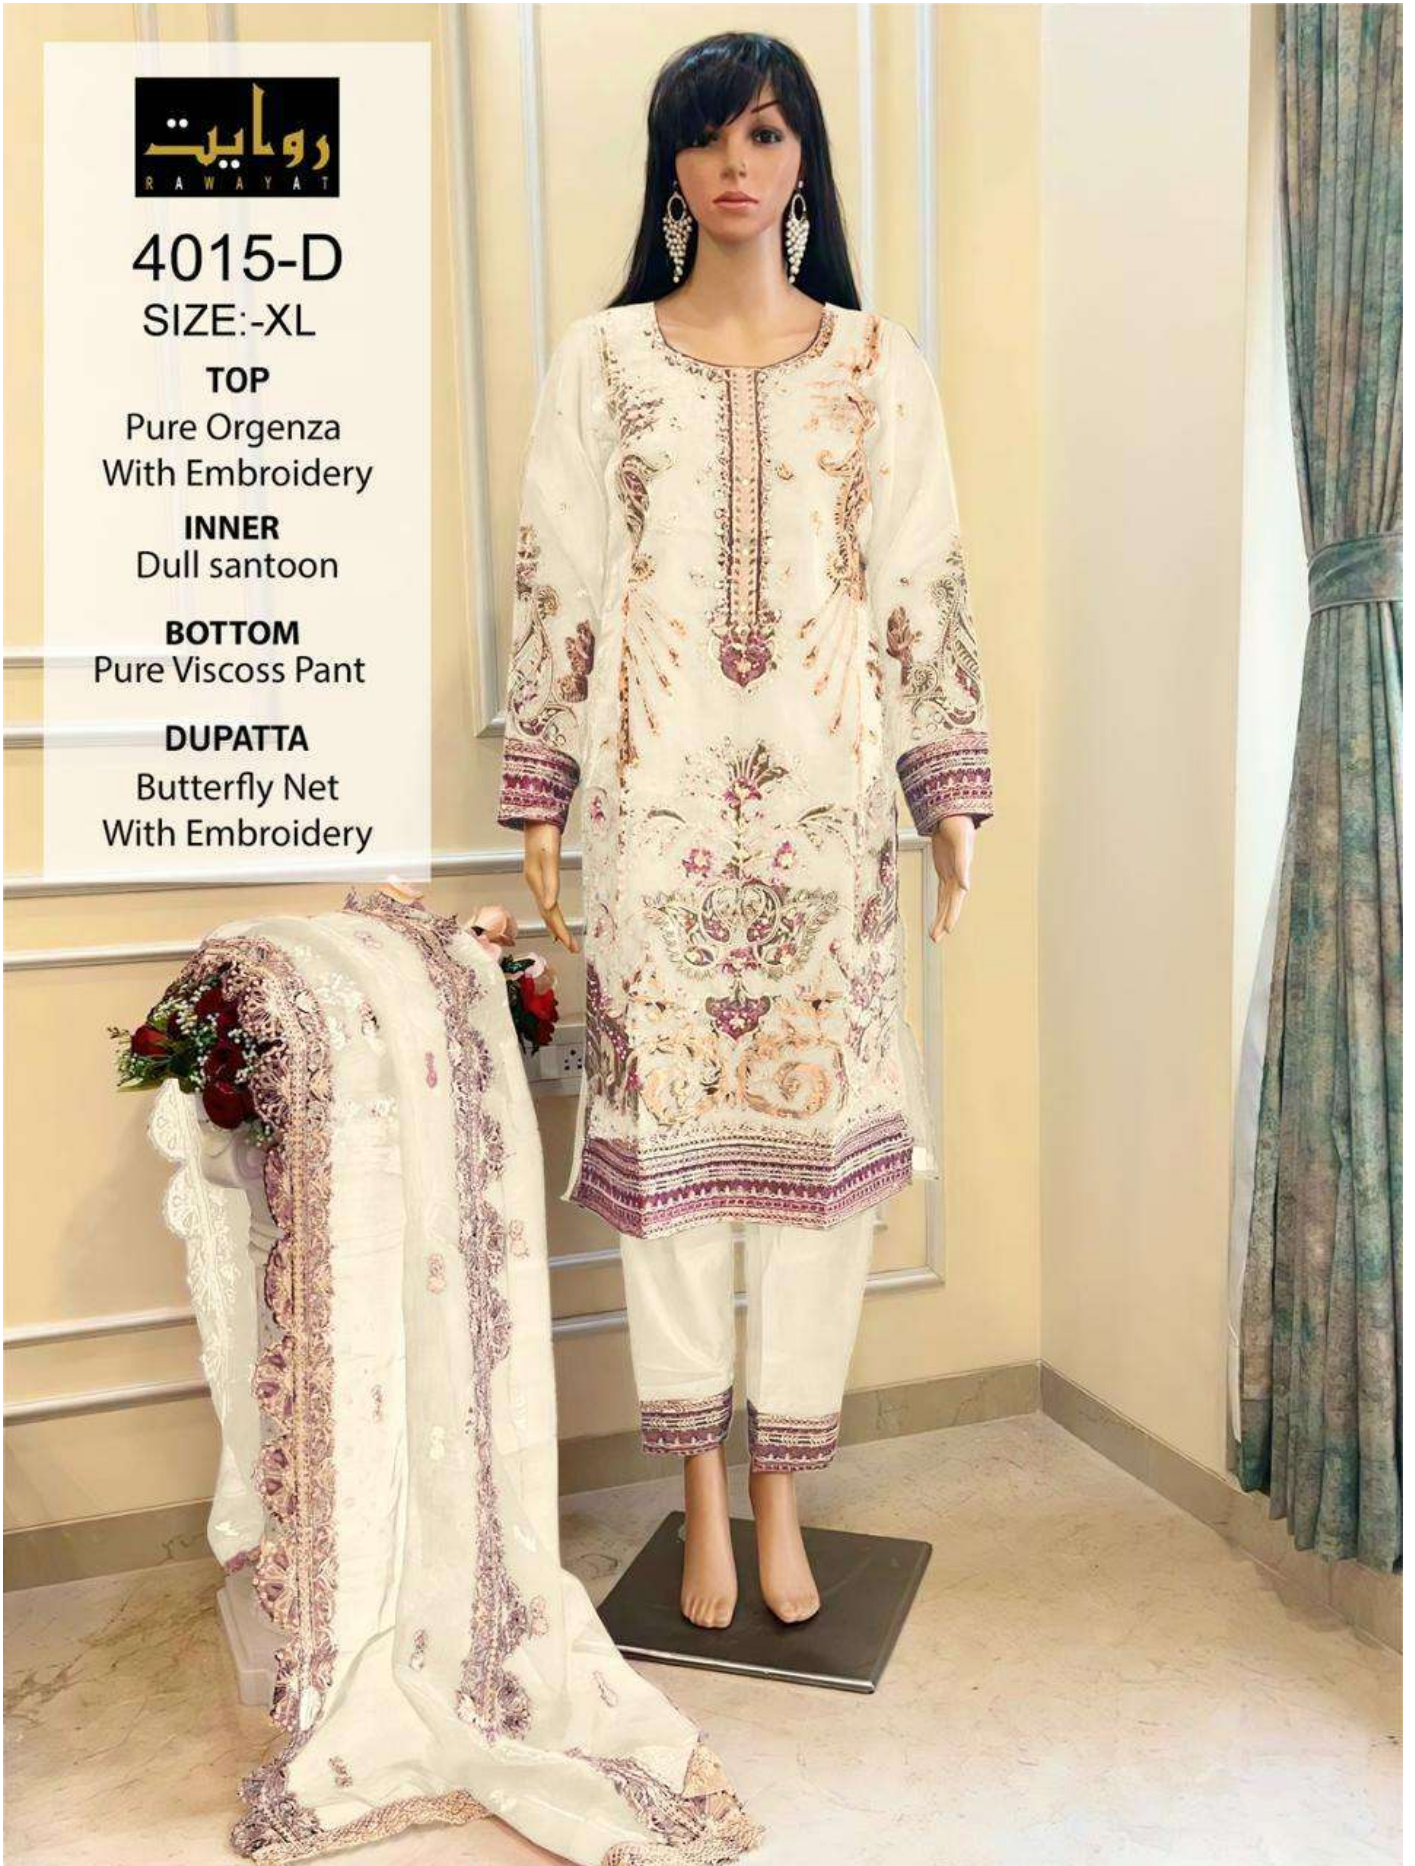

4015-D

SIZE:-XL

TOP

Pure Orgenza
With Embroidery

INNER

Dull santoon

BOTTOM

Pure Viscos Pant

DUPATTA

Butterfly Net
With Embroidery

4015-D

SIZE:-XL

TOP

Pure Orgenza
With Embroidery

INNER

Dull santoon

BOTTOM

Pure Viscos Pant

DUPATTA

Butterfly Net
With Embroidery

4015-F

SIZE:-XL

TOP

Pure Orgenza
With Embroidery

TOP

Pure Orgenza
With Embroidery

INNER

Dull santoon

BOTTOM

Pure Viscos Pant

DUPATTA

Butterfly Net
With Embroidery