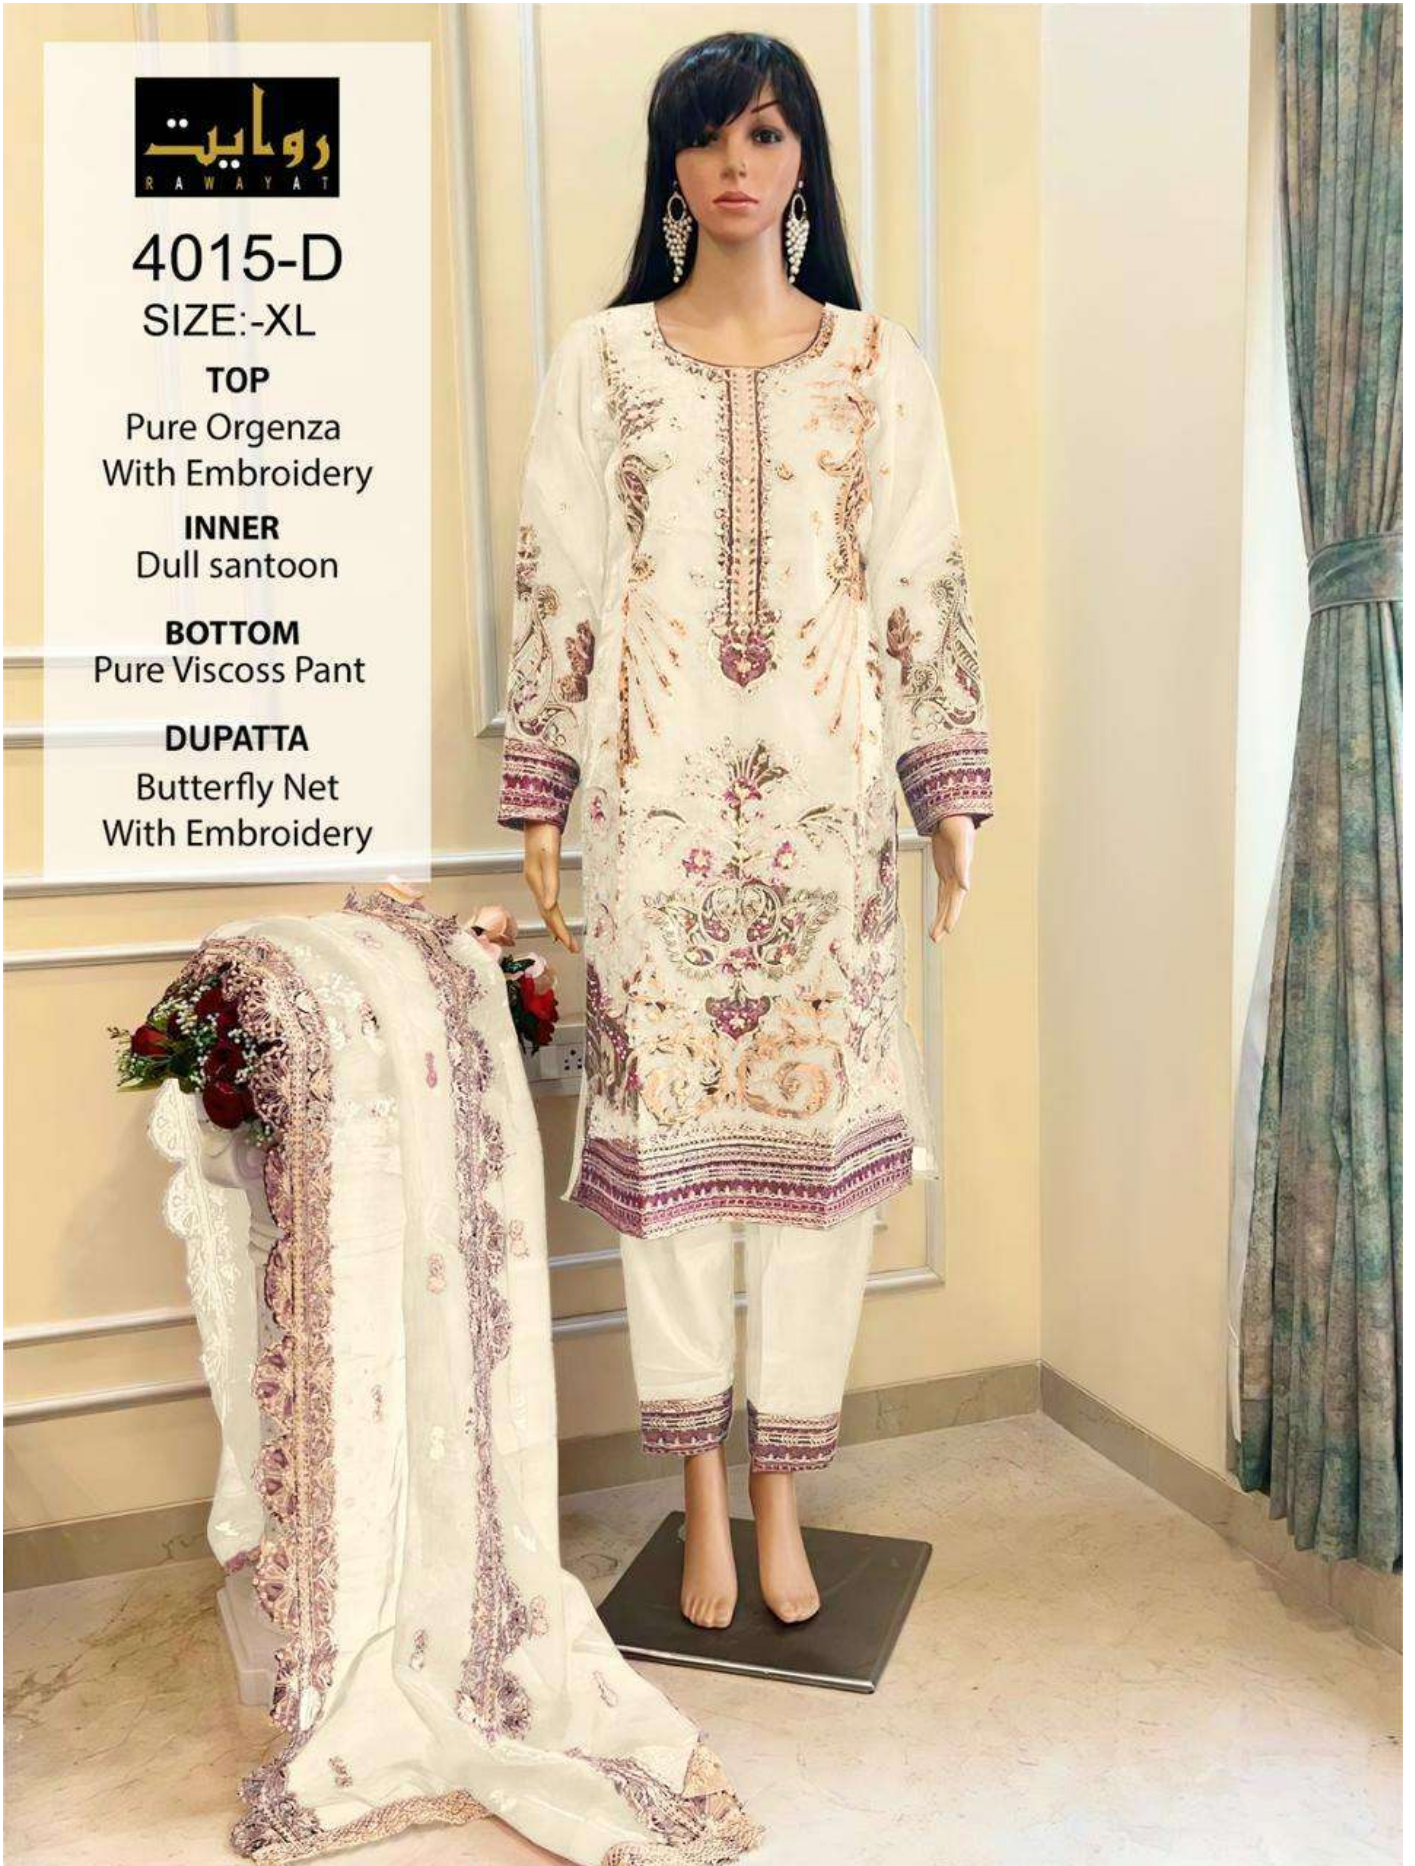

4015-D

SIZE:-XL

TOP

Pure Orgenza
With Embroidery

INNER

Dull santoon

BOTTOM

Pure Viscos Pant

DUPATTA

Butterfly Net
With Embroidery