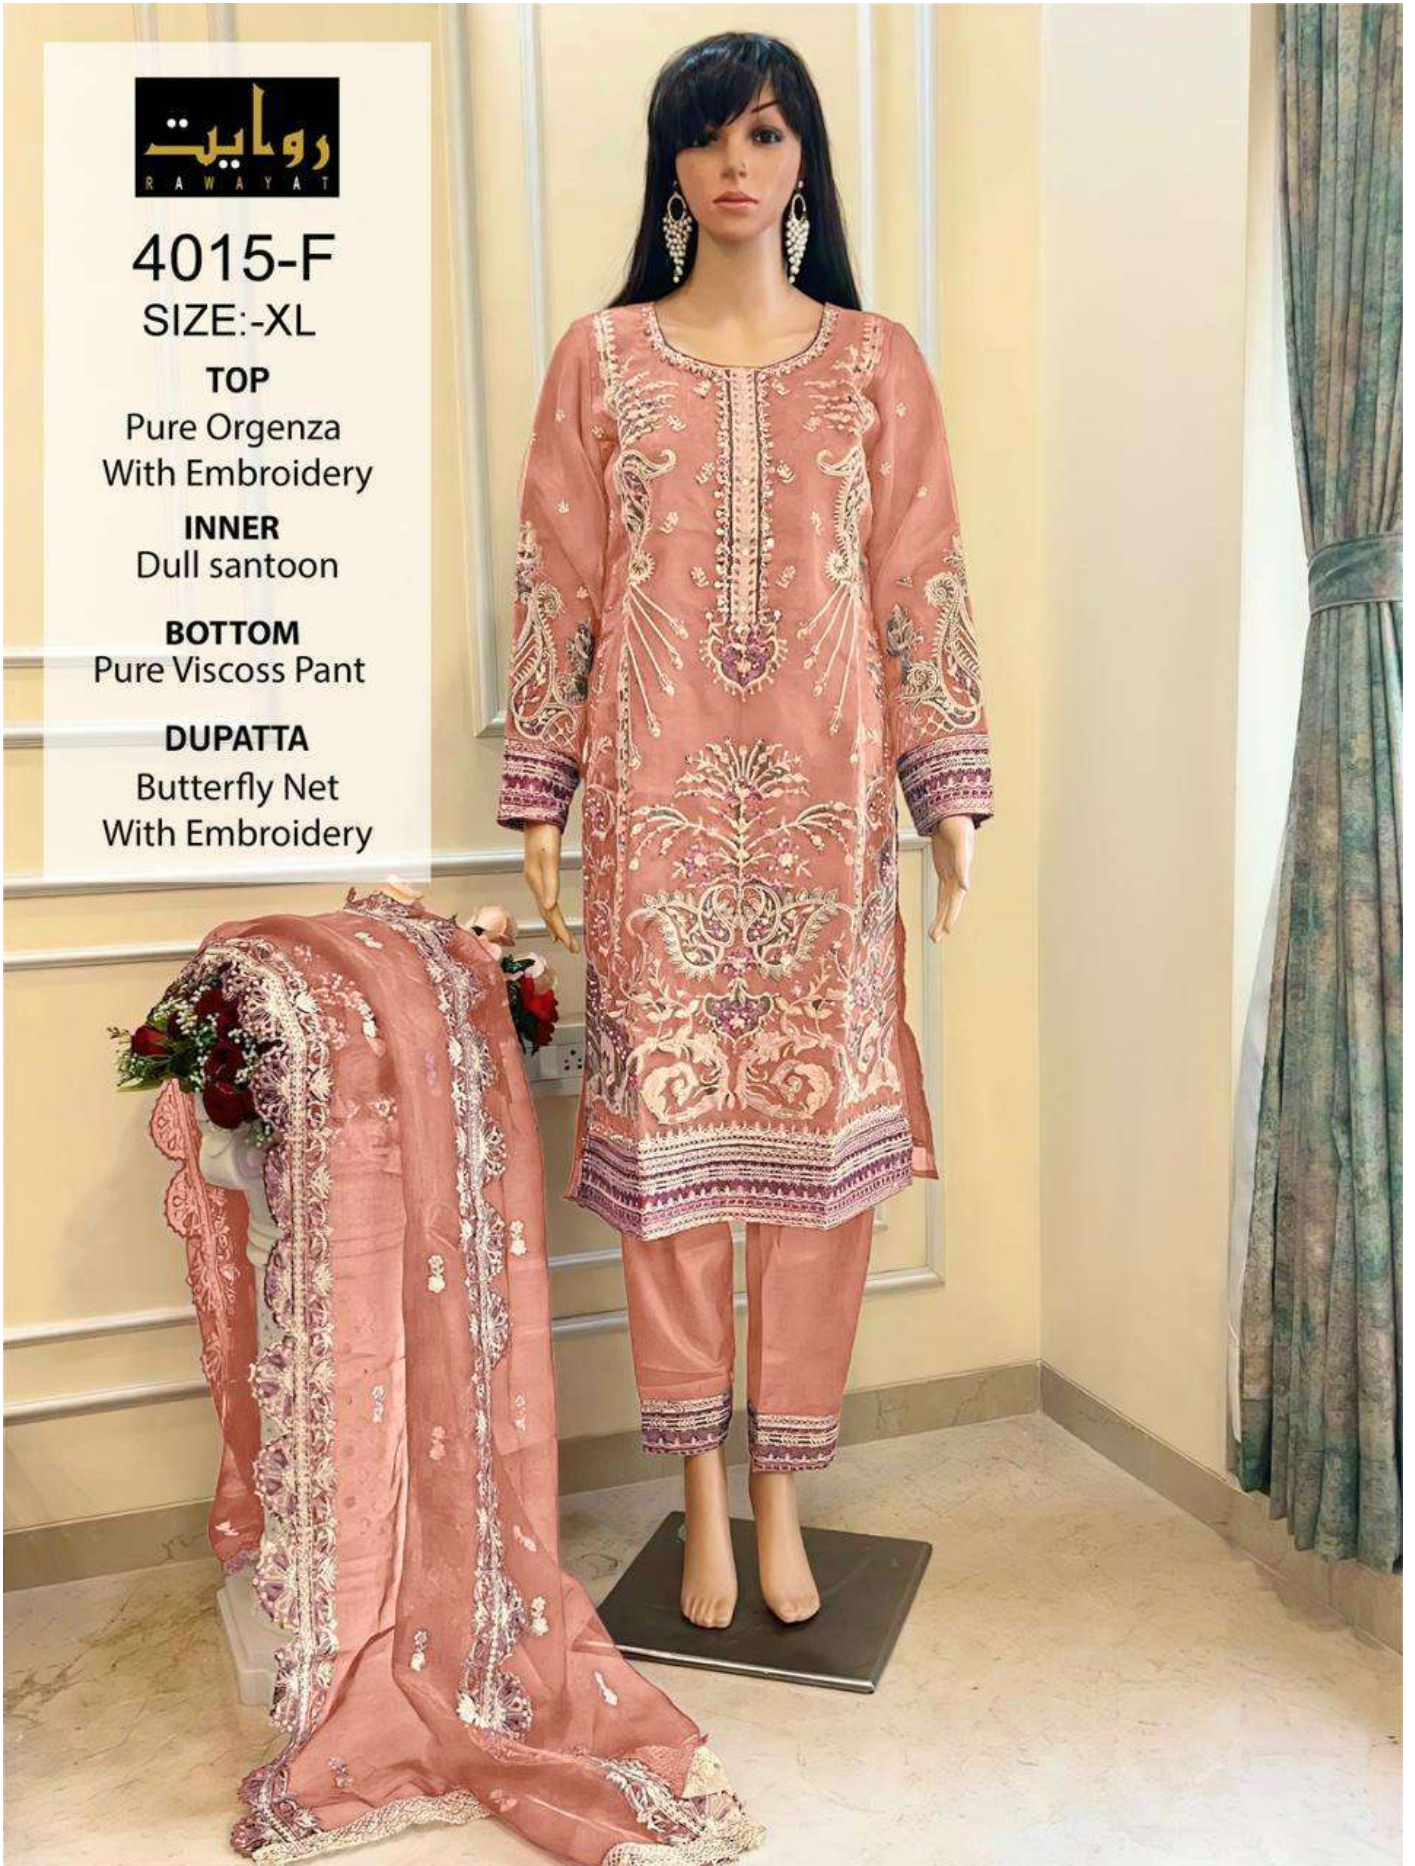

4015-D

SIZE:-XL

**TOP**

Pure Orgenza  
With Embroidery

**INNER**

Dull santoon

**BOTTOM**

Pure Viscos Pant

**BOTTOM**

Pure Viscos Pant

**DUPATTA**

Butterfly Net  
With Embroidery

4015-F

SIZE:-XL

**TOP**

Pure Orgenza  
With Embroidery

**INNER**

Dull santoon

**BOTTOM**

Pure Viscos Pant

**DUPATTA**

Butterfly Net  
With Embroidery

4015-E

SIZE:-XL

**TOP**

Pure Orgenza  
With Embroidery

**INNER**

Dull santoon

**BOTTOM**

Pure Viscos Pant

**DUPATTA**

Butterfly Net  
With Embroidery