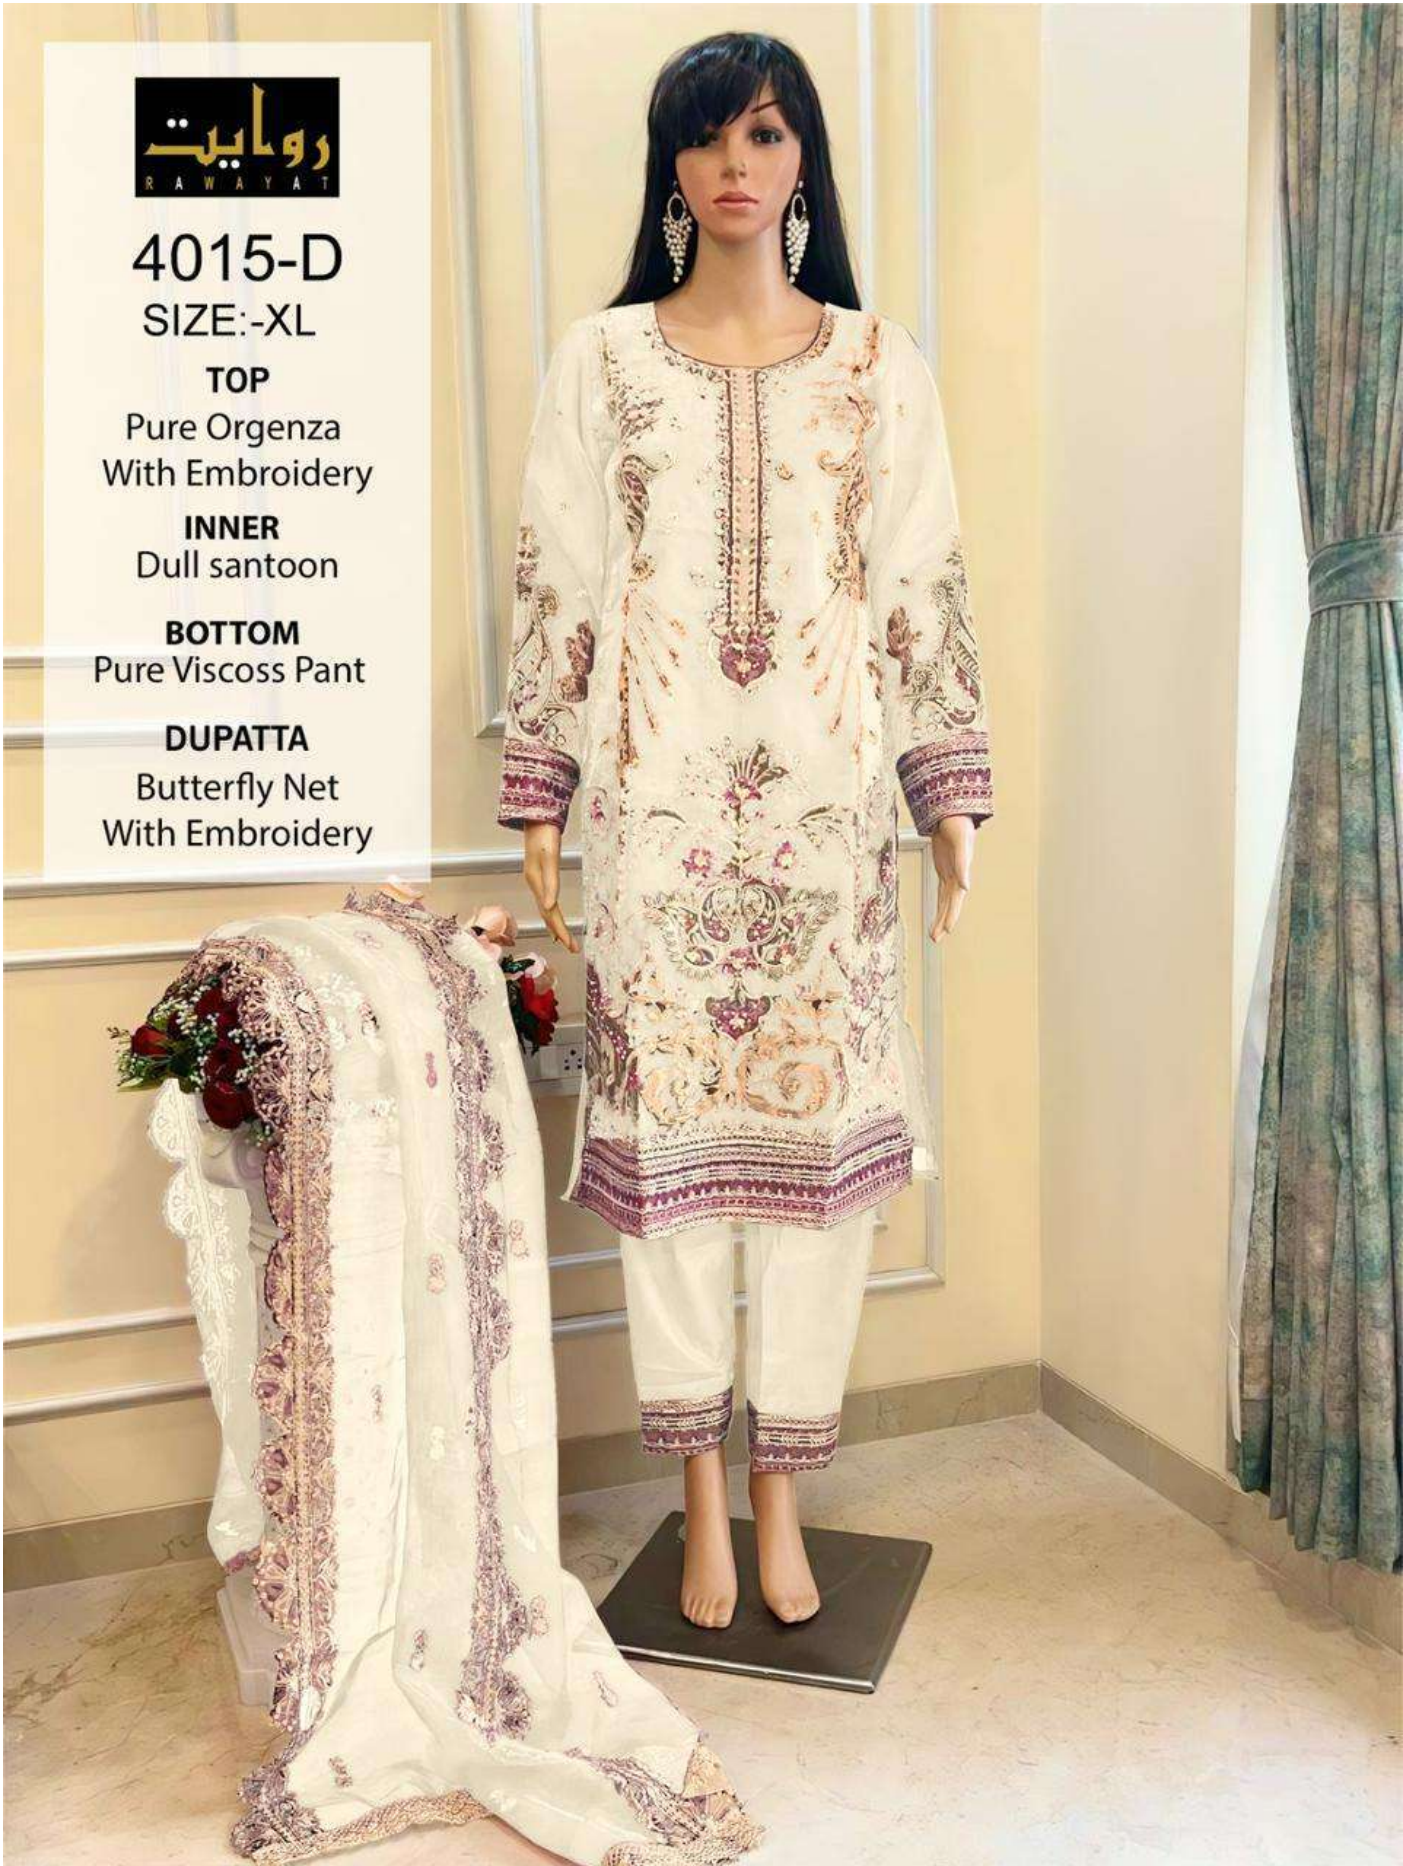

4015-D

SIZE:-XL

TOP

Pure Orgenza
With Embroidery

INNER

Dull santoon

BOTTOM

Pure Viscos Pant

DUPATTA

Butterfly Net
With Embroidery