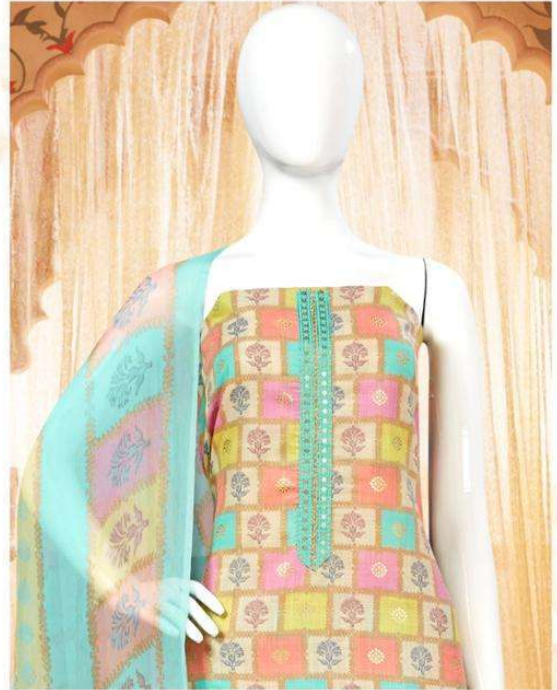

Gipson®

KL

Gipson[®]

KM

TOP :- PURE LINEN FOIL PRINT WITH
ETHNIC HAND WORK

BOTTOM :- PURE REYON DYED

DUPATTA :- PURE BEMBERG PRINT

D.NO.2115-A

Gipson®

KLN

Gipson®

KM

TOP :- PURE LINEN FOIL PRINT WITH
ETHNIC HAND WORK

BOTTOM :- PURE REYON DYED

D.NO.2144-D

DUPATTA :- PURE BEMBERG PRINT