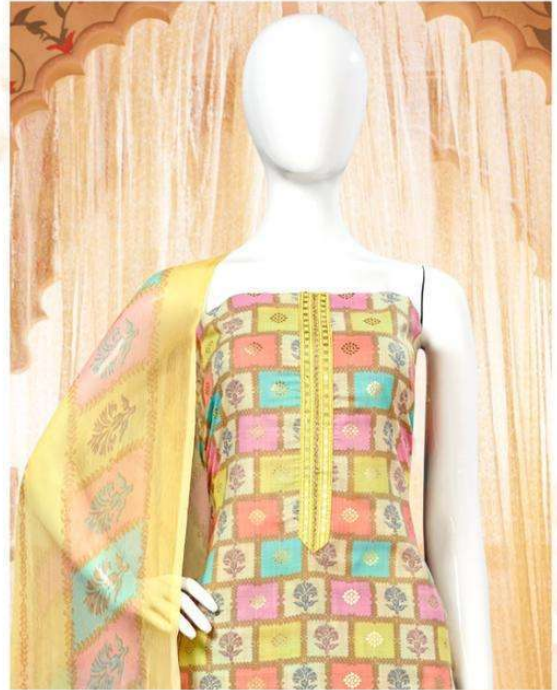

Gipson®

KLN

Gipson[®]

KM

TOP :- PURE LINEN FOIL PRINT WITH
ETHNIC HAND WORK

BOTTOM :- PURE REYON DYED

DUPATTA :- PURE BEMBERG PRINT

D.NO.2115-A

TOP :- PURE LINEN FOIL PRINT WITH
ETHNIC HAND WORK

BOTTOM :- PURE REYON DYED

DUPATTA :- PURE BEMBERG PRINT

D.NO.2144-C

Gipson®

KM

TOP :- PURE LINEN FOIL PRINT WITH
ETHNIC HAND WORK

BOTTOM :- PURE REYON DYED