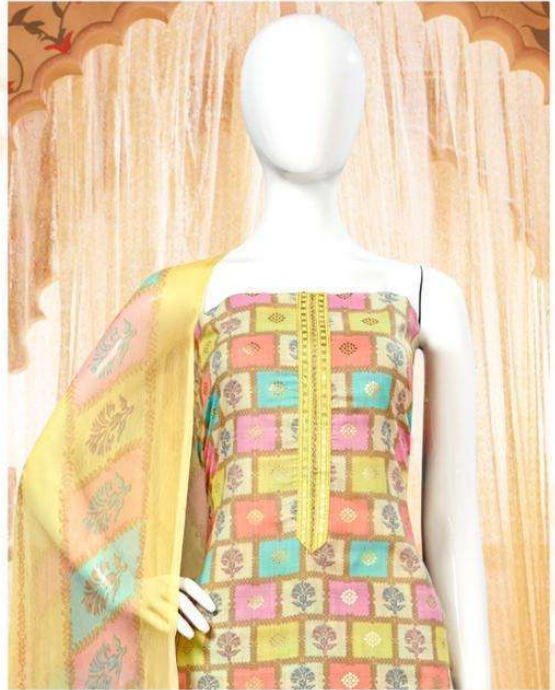

Gipson®

KL

Gipson[®]

KM

TOP :- PURE LINEN FOIL PRINT WITH
ETHNIC HAND WORK

BOTTOM :- PURE REYON DYED

DUPATTA :- PURE BEMBERG PRINT

D.NO.2115-A

TOP :- PURE LINEN FOIL PRINT WITH
ETHNIC HAND WORK

BOTTOM :- PURE REYON DYED

D.NO.2144-C

DUPATTA :- PURE BEMBERG PRINT

Gipson®

KM

TOP :- PURE LINEN FOIL PRINT WITH
ETHNIC HAND WORK

BOTTOM :- PURE REYON DYED

D.NO.2144-B

DUPATTA :- PURE BEMBERG PRINT

Gipson®

TOP :- PURE LINEN FOIL PRINT WITH
ETHNIC HAND WORK

BOTTOM :- PURE REYON DYED

D.NO.2144-A

DUPATTA :- PURE BEMBERG PRINT

Gipson®