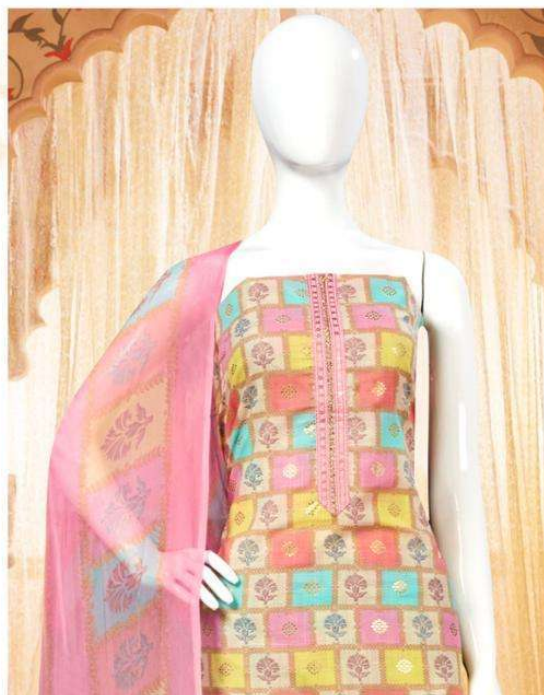

Gipson®

KLN

Gipson[®]

KM

TOP :- PURE LINEN FOIL PRINT WITH
ETHNIC HAND WORK

BOTTOM :- PURE REYON DYED

DUPATTA :- PURE BEMBERG PRINT

D.NO.2115-A

Gipson[®]

KM

D.No :- 2144

TOP :- PURE LINEN FOIL PRINT WITH
ETHNIC HAND WORK

BOTTOM :- PURE REYON DYED

DUPATTA :- PURE BEMBERG PRINT

Gipson®

KM

TOP :- PURE LINEN FOIL PRINT WITH
ETHNIC HAND WORK

BOTTOM :- PURE REYON DYED

DUPATTA :- PURE BEMBERG PRINT

D.NO.2144-C

Gipson®

KM

TOP :- PURE LINEN FOIL PRINT WITH
ETHNIC HAND WORK

BOTTOM :- PURE REYON DYED