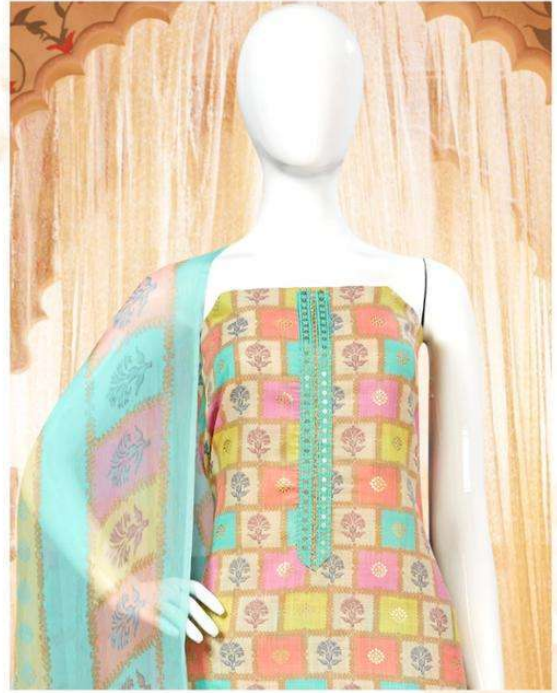

D.NO.2115-B

Gipson®

KLN

Gipson®

KM

TOP :- PURE LINEN FOIL PRINT WITH
ETHNIC HAND WORK

BOTTOM :- PURE REYON DYED

D.NO.2144-D