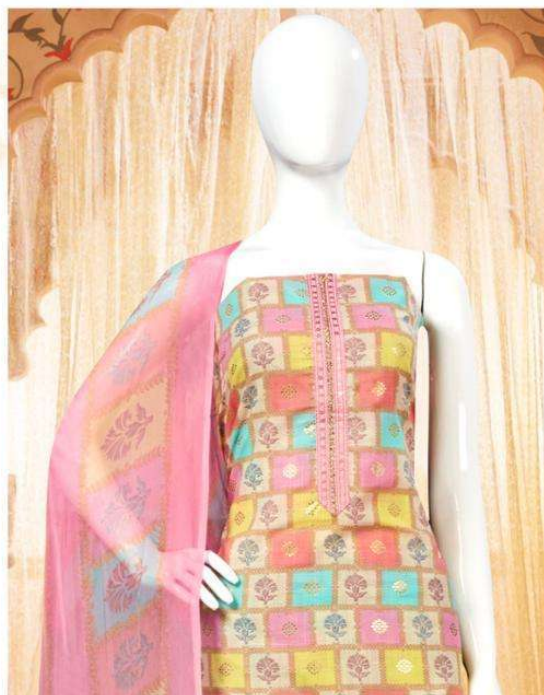

Gipson®

KL

Gipson[®]

KM

TOP :- PURE LINEN FOIL PRINT WITH
ETHNIC HAND WORK

BOTTOM :- PURE REYON DYED

DUPATTA :- PURE BEMBERG PRINT

D.NO.2115-A

Gipson[®]

KM

D.No :- 2144

TOP :- PURE LINEN FOIL PRINT WITH
ETHNIC HAND WORK

BOTTOM :- PURE REYON DYED

DUPATTA :- PURE BEMBERG PRINT

Gipson®

KM

TOP :- PURE LINEN FOIL PRINT WITH
ETHNIC HAND WORK

BOTTOM :- PURE REYON DYED

D.NO.2144-C

DUPATTA :- PURE BEMBERG PRINT

Gipson®

KM

TOP :- PURE LINEN FOIL PRINT WITH
ETHNIC HAND WORK

BOTTOM :- PURE REYON DYED

D.NO.2144-B

DUPATTA :- PURE BEMBERG PRINT

Gipson®

TOP :- PURE LINEN FOIL PRINT WITH
ETHNIC HAND WORK

BOTTOM :- PURE REYON DYED

D.NO.2144-A

DUPATTA :- PURE BEMBERG PRINT

Gipson®