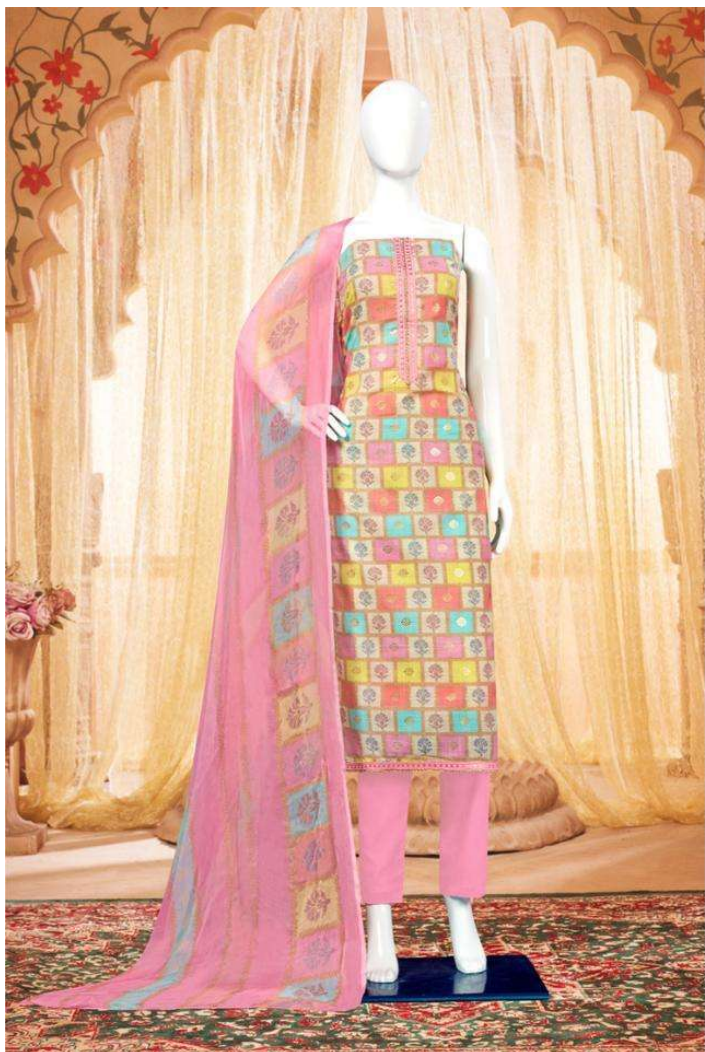

Gipson®

KL

Gipson[®]

KM

TOP :- PURE LINEN FOIL PRINT WITH
ETHNIC HAND WORK

BOTTOM :- PURE REYON DYED

DUPATTA :- PURE BEMBERG PRINT

D.NO.2115-A

Gipson[®]

KM

D.No :- 2144

TOP :- PURE LINEN FOIL PRINT WITH
ETHNIC HAND WORK

BOTTOM :- PURE REYON DYED

DUPATTA :- PURE BEMBERG PRINT

Gipson®

KM

TOP :- PURE LINEN FOIL PRINT WITH
ETHNIC HAND WORK

BOTTOM :- PURE REYON DYED

D.NO.2144-C

DUPATTA :- PURE BEMBERG PRINT

Gipson®

KM

TOP :- PURE LINEN FOIL PRINT WITH
ETHNIC HAND WORK

BOTTOM :- PURE REYON DYED

D.NO.2144-B

DUPATTA :- PURE BEMBERG PRINT

Gipson®

TOP :- PURE LINEN FOIL PRINT WITH
ETHNIC HAND WORK

BOTTOM :- PURE REYON DYED

D.NO.2144-A

DUPATTA :- PURE BEMBERG PRINT

Gipson®