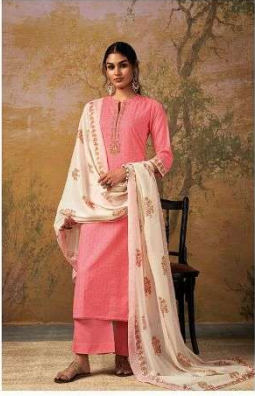

AISHA

Ganga™

AISHA

Ganga™

C-1414

Ganga™

C-1415

Ganga™

C-1416

Ganga™

C-1417

Ganga™

C-1418

C-1419

Ganga™

C-1414

C-1415

C-1417

C-1418

C-1416

C-1419

AISHA
Ganga

PRODUCT NAME	<i>AISHA</i>
D.NO.	C1414 TO C1419
DESCRIPTION	<p>TOP PREMIUM COTTON PRINTED WITH EMBROIDERY AND COTTON LACE</p> <p>BOTTOM PREMIUM COTTON SOLID COLOR</p> <p>DUPATTA FINEST COTTON MAL PRINTED WITH FOIL AND TASSEL</p>
HSN CODE	520851
WHOLESALE PRICE	1440/- EACH+GST(EXTRA)