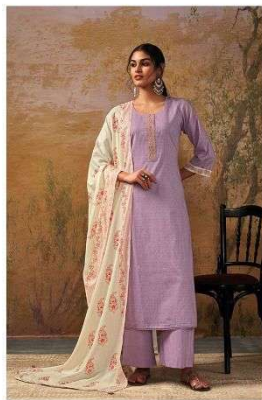

AISHA

Ganga™

AISHA

Ganga™

C-1414

Ganga™

C-1415

Ganga™

C-1416

C-1417

Ganga™

C-1418

C-1419

Ganga™

C-1414

C-1415

C-1417

C-1418

C-1416

C-1419

AISHA  
Ganga

PRODUCT NAME	<b><i>AISHA</i></b>
D.NO.	C1414 TO C1419
DESCRIPTION	<p><b>TOP</b> PREMIUM COTTON PRINTED WITH EMBROIDERY AND COTTON LACE</p> <p><b>BOTTOM</b> PREMIUM COTTON SOLID COLOR</p> <p><b>DUPATTA</b> FINEST COTTON MAL PRINTED WITH FOIL AND TASSEL</p>
HSN CODE	<b>520851</b>
WHOLESALE PRICE	<b>1440/- EACH+GST(EXTRA)</b>