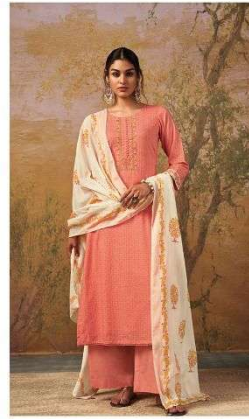

AISHA

Ganga™

AISHA

Ganga™

C-1414

Ganga™

C-1415

Ganga™

C-1416

C-1417

Ganga™

C-1418

C-1419

Ganga™

C-1414

C-1415

C-1417

C-1418

C-1416

C-1419

AISHA  
Ganga

PRODUCT NAME	<b><i>AISHA</i></b>
D.NO.	C1414 TO C1419
DESCRIPTION	<p><b>TOP</b> PREMIUM COTTON PRINTED WITH EMBROIDERY AND COTTON LACE</p> <p><b>BOTTOM</b> PREMIUM COTTON SOLID COLOR</p> <p><b>DUPATTA</b> FINEST COTTON MAL PRINTED WITH FOIL AND TASSEL</p>
HSN CODE	<b>520851</b>
WHOLESALE PRICE	<b>1440/- EACH+GST(EXTRA)</b>