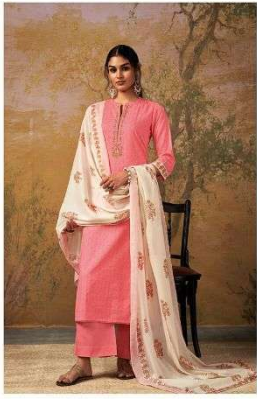

AISHA

Ganga™

AISHA

Ganga™

C-1414

Ganga™

C-1415

Ganga™

C-1416

C-1417

Ganga™

C-1418

C-1419

Ganga™

C-1414

C-1415

C-1417

C-1418

C-1416

C-1419

AISHA  
Ganga

PRODUCT NAME	<b><i>AISHA</i></b>
D.NO.	C1414 TO C1419
DESCRIPTION	<p><b>TOP</b> PREMIUM COTTON PRINTED WITH EMBROIDERY AND COTTON LACE</p> <p><b>BOTTOM</b> PREMIUM COTTON SOLID COLOR</p> <p><b>DUPATTA</b> FINEST COTTON MAL PRINTED WITH FOIL AND TASSEL</p>
HSN CODE	<b>520851</b>
WHOLESALE PRICE	<b>1440/- EACH+GST(EXTRA)</b>