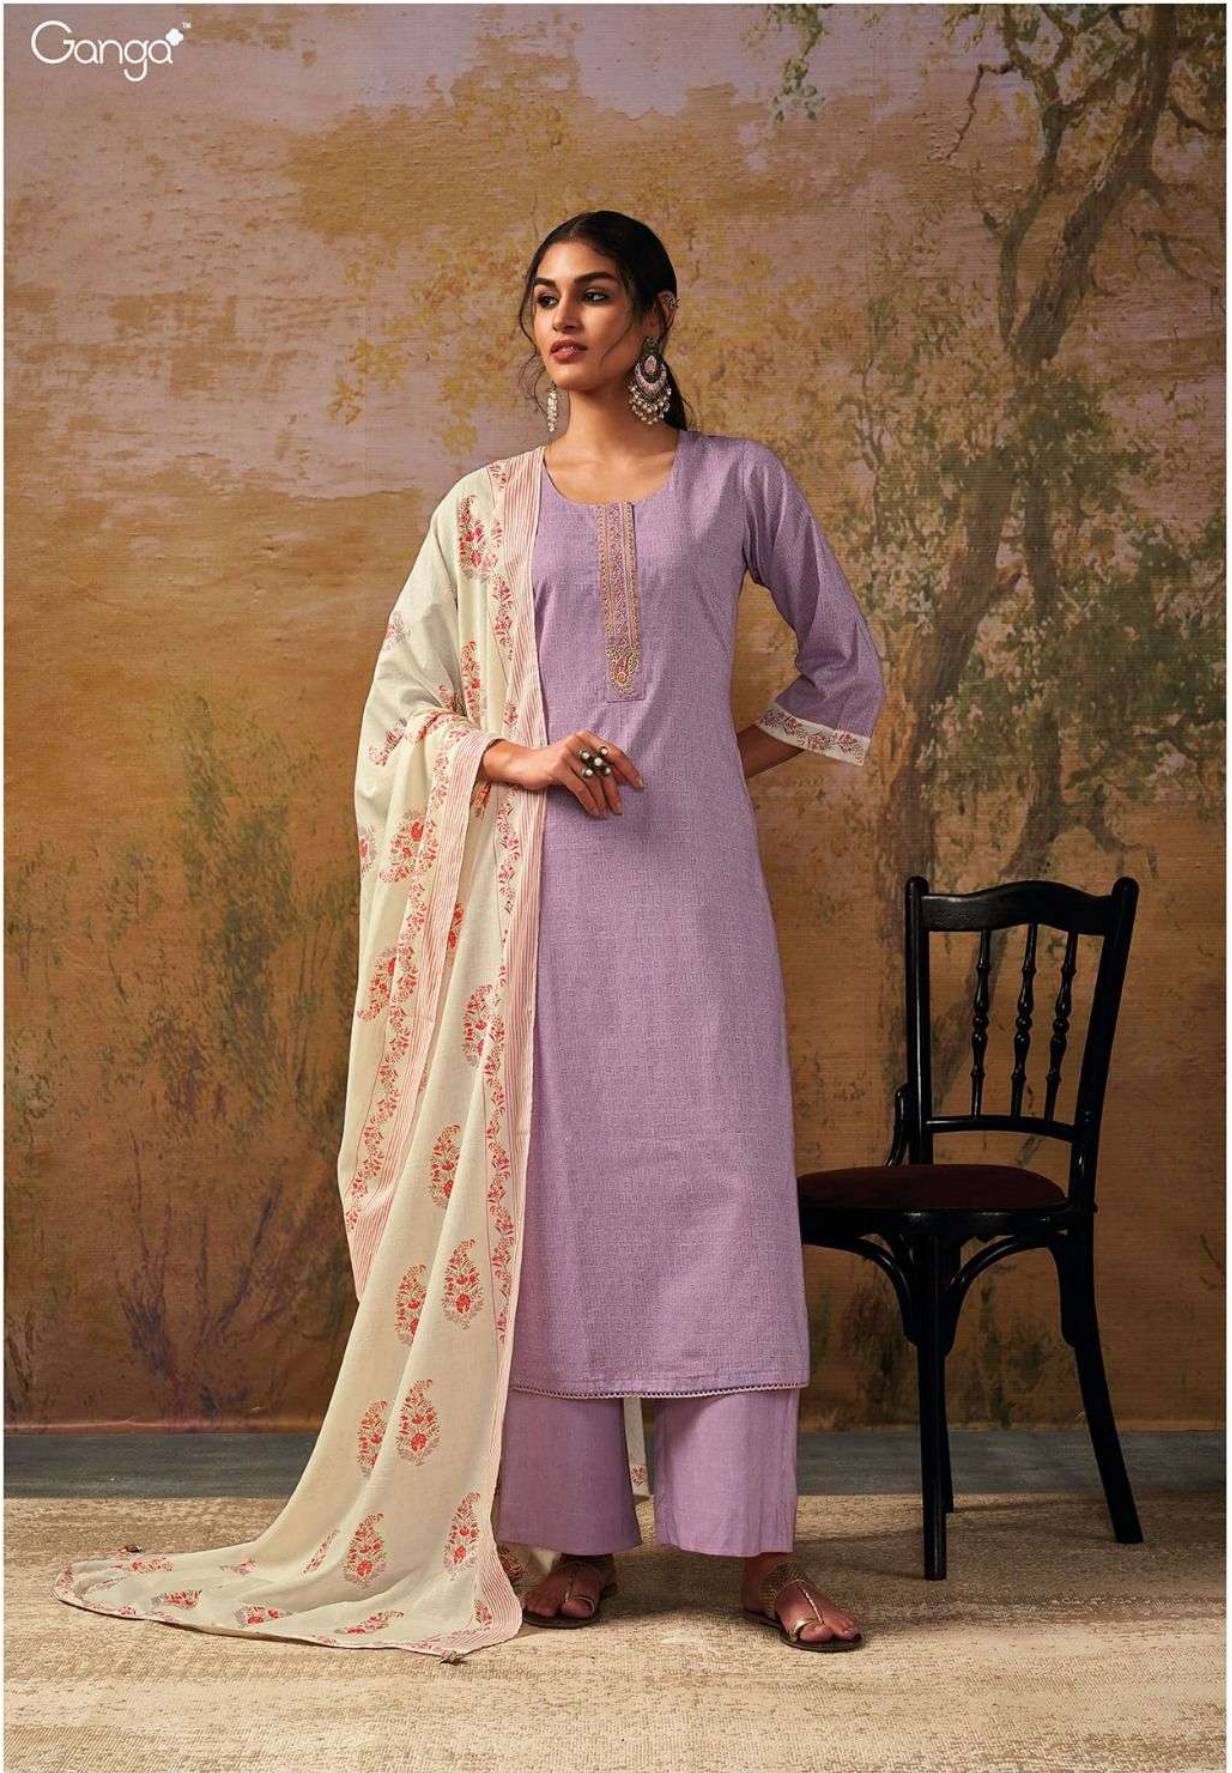

AISHA

Ganga™

AISHA

Ganga™

C-1414

Ganga™

C-1415

Ganga™

C-1417

C-1418

C-1416

C-1419

AISHA
Ganga

PRODUCT NAME	<i>AISHA</i>
D.NO.	C1414 TO C1419
DESCRIPTION	<p>TOP PREMIUM COTTON PRINTED WITH EMBROIDERY AND COTTON LACE</p> <p>BOTTOM PREMIUM COTTON SOLID COLOR</p> <p>DUPATTA FINEST COTTON MAL PRINTED WITH FOIL AND TASSEL</p>
HSN CODE	520851
WHOLESALE PRICE	1440/- EACH+GST(EXTRA)