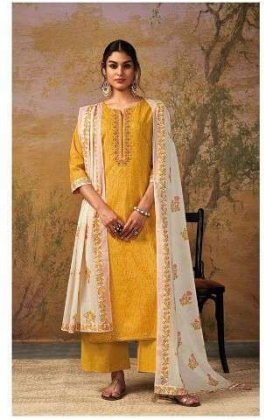

AISHA

Ganga™

AISHA

Ganga™

C-1414

Ganga™

C-1415

Ganga™

C-1416

C-1417

Ganga™

C-1418

C-1419

Ganga™

C-1414

C-1415

C-1417

C-1418

C-1416

C-1419

AISHA  
Ganga

PRODUCT NAME	<b><i>AISHA</i></b>
D.NO.	C1414 TO C1419
DESCRIPTION	<p><b>TOP</b> PREMIUM COTTON PRINTED WITH EMBROIDERY AND COTTON LACE</p> <p><b>BOTTOM</b> PREMIUM COTTON SOLID COLOR</p> <p><b>DUPATTA</b> FINEST COTTON MAL PRINTED WITH FOIL AND TASSEL</p>
HSN CODE	<b>520851</b>
WHOLESALE PRICE	<b>1440/- EACH+GST(EXTRA)</b>