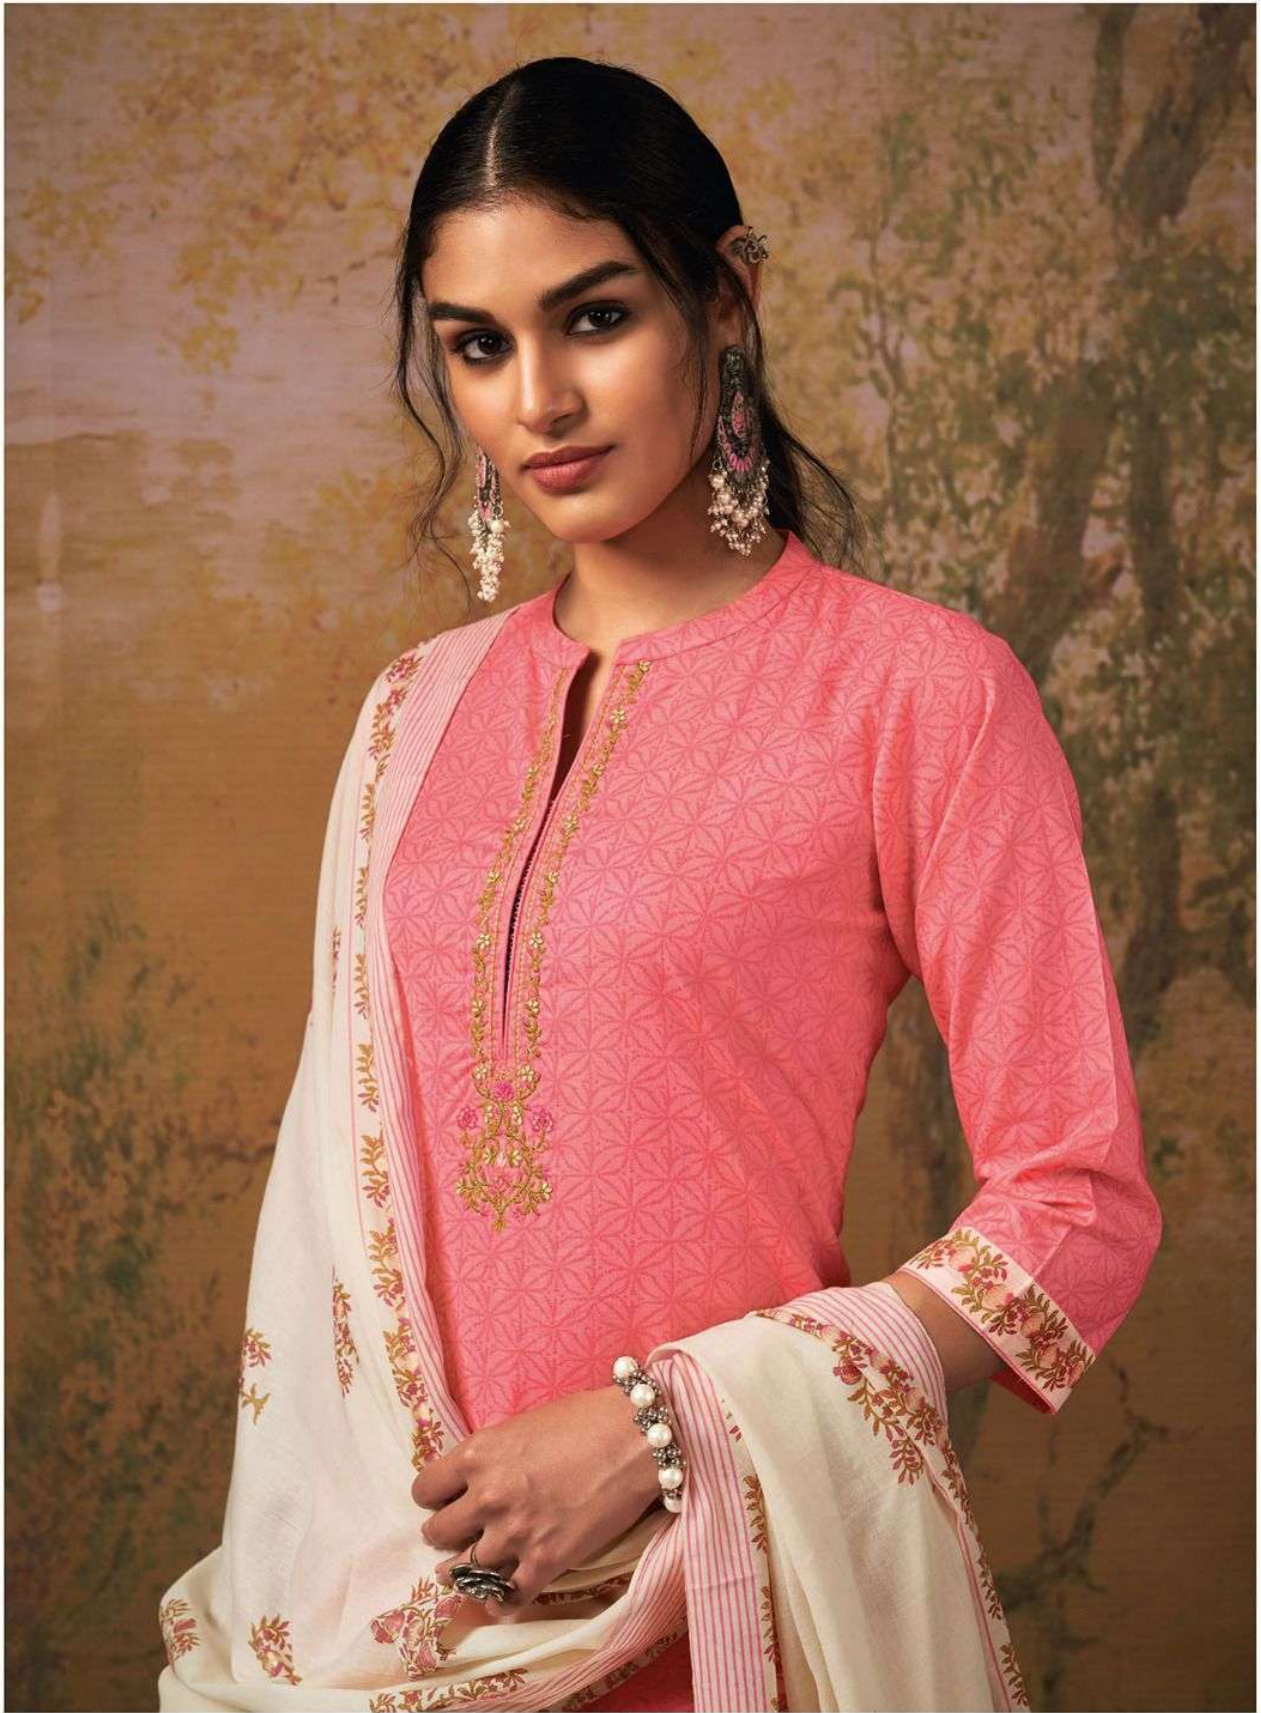

AISHA

Ganga™

AISHA

Ganga™

C-1414

Ganga™

C-1415

Ganga™

C-1417

C-1418

C-1416

C-1419

AISHA
Ganga

PRODUCT NAME	<i>AISHA</i>
D.NO.	C1414 TO C1419
DESCRIPTION	<p>TOP PREMIUM COTTON PRINTED WITH EMBROIDERY AND COTTON LACE</p> <p>BOTTOM PREMIUM COTTON SOLID COLOR</p> <p>DUPATTA FINEST COTTON MAL PRINTED WITH FOIL AND TASSEL</p>
HSN CODE	520851
WHOLESALE PRICE	1440/- EACH+GST(EXTRA)