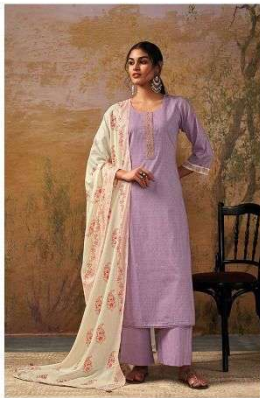

AISHA

Ganga™

AISHA

Ganga™

C-1414

Ganga™

C-1415

Ganga™

C-1416

C-1417

Ganga™

C-1418

C-1419

Ganga™

C-1414

C-1415

C-1417

C-1418

C-1416

C-1419

AISHA
Ganga

PRODUCT NAME	<i>AISHA</i>
D.NO.	C1414 TO C1419
DESCRIPTION	<p>TOP PREMIUM COTTON PRINTED WITH EMBROIDERY AND COTTON LACE</p> <p>BOTTOM PREMIUM COTTON SOLID COLOR</p> <p>DUPATTA FINEST COTTON MAL PRINTED WITH FOIL AND TASSEL</p>
HSN CODE	520851
WHOLESALE PRICE	1440/- EACH+GST(EXTRA)