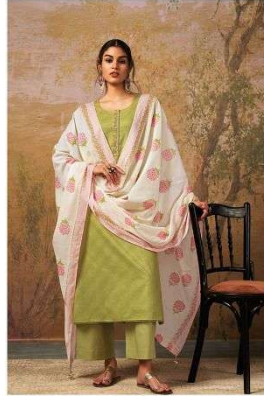

AISHA

Ganga™

AISHA

Ganga™

C-1414

Ganga™

C-1415

Ganga™

C-1416

C-1417

Ganga™

C-1418

C-1419

Ganga™

C-1414

C-1415

C-1417

C-1418

C-1416

C-1419

AISHA
Ganga

PRODUCT NAME	<i>AISHA</i>
D.NO.	C1414 TO C1419
DESCRIPTION	<p>TOP PREMIUM COTTON PRINTED WITH EMBROIDERY AND COTTON LACE</p> <p>BOTTOM PREMIUM COTTON SOLID COLOR</p> <p>DUPATTA FINEST COTTON MAL PRINTED WITH FOIL AND TASSEL</p>
HSN CODE	520851
WHOLESALE PRICE	1440/- EACH+GST(EXTRA)