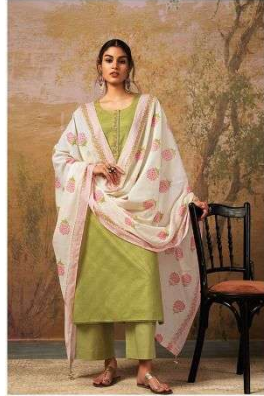

AISHA

Ganga™

AISHA

Ganga™

C-1414

Ganga™

C-1415

Ganga™

C-1416

Ganga™

C-1417

Ganga™

C-1418

C-1419

Ganga™

C-1414

C-1415

C-1417

C-1418

C-1416

C-1419

AISHA
Ganga

PRODUCT NAME	<i>AISHA</i>
D.NO.	C1414 TO C1419
DESCRIPTION	<p>TOP PREMIUM COTTON PRINTED WITH EMBROIDERY AND COTTON LACE</p> <p>BOTTOM PREMIUM COTTON SOLID COLOR</p> <p>DUPATTA FINEST COTTON MAL PRINTED WITH FOIL AND TASSEL</p>
HSN CODE	520851
WHOLESALE PRICE	1440/- EACH+GST(EXTRA)