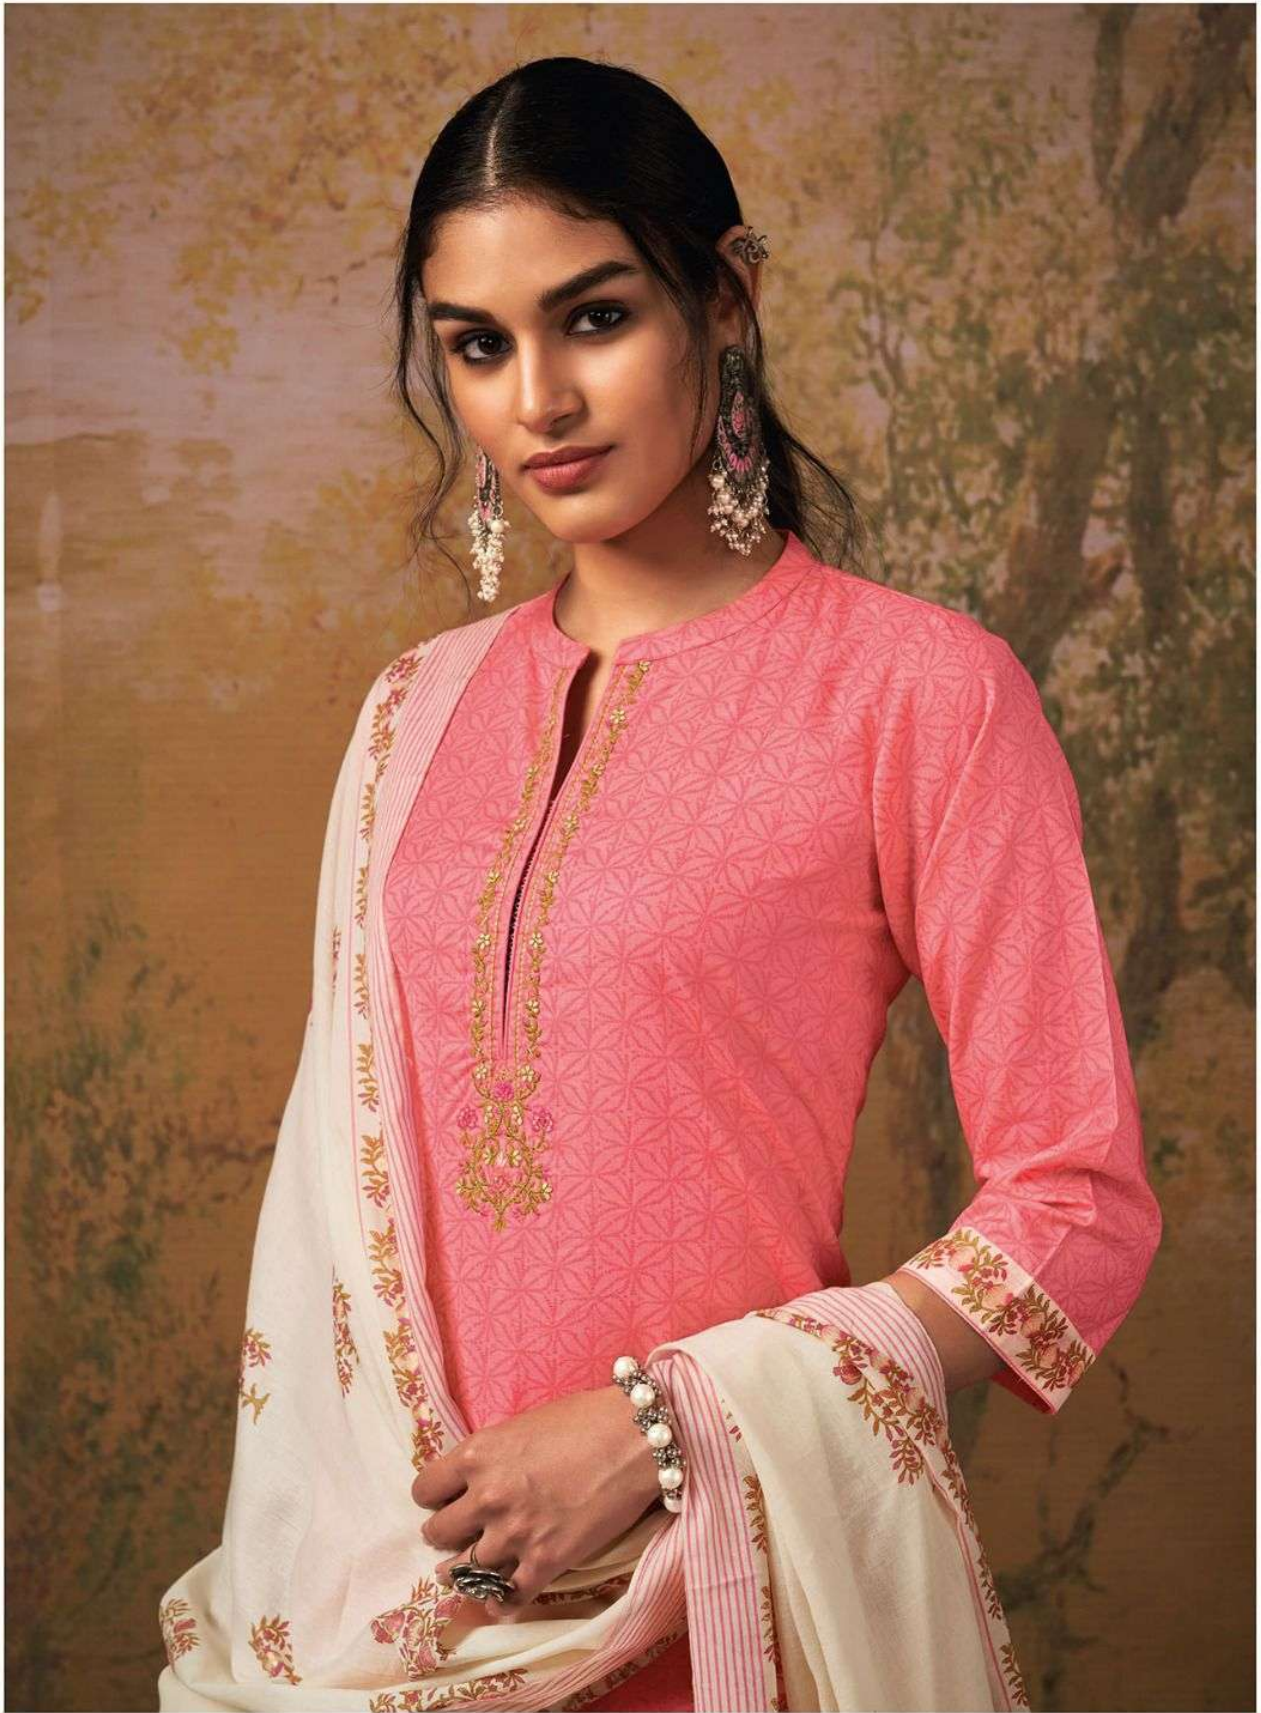

AISHA

Ganga™

AISHA

Ganga™

C-1414

Ganga™

C-1415

Ganga™

C-1417

C-1418

C-1416

C-1419

AISHA  
Ganga

PRODUCT NAME	<b><i>AISHA</i></b>
D.NO.	C1414 TO C1419
DESCRIPTION	<p><b>TOP</b> PREMIUM COTTON PRINTED WITH EMBROIDERY AND COTTON LACE</p> <p><b>BOTTOM</b> PREMIUM COTTON SOLID COLOR</p> <p><b>DUPATTA</b> FINEST COTTON MAL PRINTED WITH FOIL AND TASSEL</p>
HSN CODE	<b>520851</b>
WHOLESALE PRICE	<b>1440/- EACH+GST(EXTRA)</b>