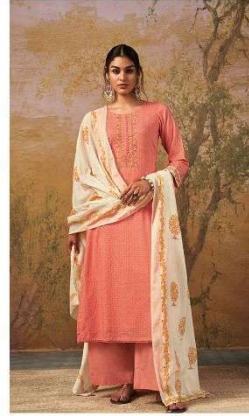

AISHA

Ganga™

AISHA

Ganga™

C-1414

Ganga™

C-1415

Ganga™

C-1416

Ganga™

C-1417

Ganga™

C-1418

C-1419

Ganga™

C-1414

C-1415

C-1417

C-1418

C-1416

C-1419

AISHA
Ganga

PRODUCT NAME	<i>AISHA</i>
D.NO.	C1414 TO C1419
DESCRIPTION	<p>TOP PREMIUM COTTON PRINTED WITH EMBROIDERY AND COTTON LACE</p> <p>BOTTOM PREMIUM COTTON SOLID COLOR</p> <p>DUPATTA FINEST COTTON MAL PRINTED WITH FOIL AND TASSEL</p>
HSN CODE	520851
WHOLESALE PRICE	1440/- EACH+GST(EXTRA)