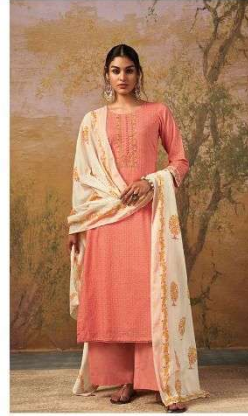

AISHA

Ganga™

AISHA

Ganga™

C-1414

Ganga™

C-1415

Ganga™

C-1416

C-1417

Ganga™

C-1418

C-1419

Ganga™

C-1414

C-1415

C-1417

C-1418

C-1416

C-1419

AISHA
Ganga

PRODUCT NAME	<i>AISHA</i>
D.NO.	C1414 TO C1419
DESCRIPTION	<p>TOP PREMIUM COTTON PRINTED WITH EMBROIDERY AND COTTON LACE</p> <p>BOTTOM PREMIUM COTTON SOLID COLOR</p> <p>DUPATTA FINEST COTTON MAL PRINTED WITH FOIL AND TASSEL</p>
HSN CODE	520851
WHOLESALE PRICE	1440/- EACH+GST(EXTRA)