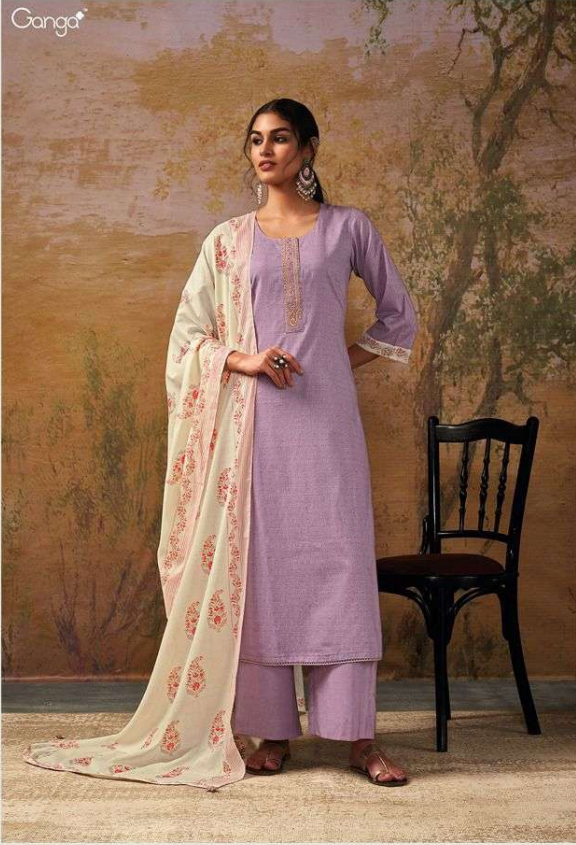

C-1417

C-1418

C-1416

C-1419

AISHA
Ganga

PRODUCT NAME	<i>AISHA</i>
D.NO.	C1414 TO C1419
DESCRIPTION	<p>TOP PREMIUM COTTON PRINTED WITH EMBROIDERY AND COTTON LACE</p> <p>BOTTOM PREMIUM COTTON SOLID COLOR</p> <p>DUPATTA FINEST COTTON MAL PRINTED WITH FOIL AND TASSEL</p>
HSN CODE	520851
WHOLESALE PRICE	1440/- EACH+GST(EXTRA)