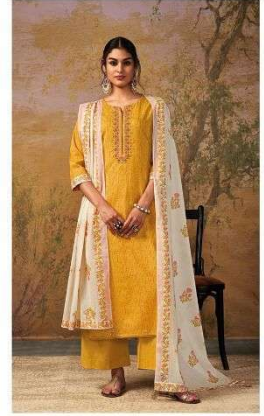

AISHA

Ganga™

AISHA

Ganga™

C-1414

Ganga™

C-1415

Ganga™

C-1416

Ganga™

C-1417

Ganga™

C-1418

C-1419

Ganga™

C-1414

C-1415

C-1417

C-1418

C-1416

C-1419

AISHA
Ganga

PRODUCT NAME	<i>AISHA</i>
D.NO.	C1414 TO C1419
DESCRIPTION	<p>TOP PREMIUM COTTON PRINTED WITH EMBROIDERY AND COTTON LACE</p> <p>BOTTOM PREMIUM COTTON SOLID COLOR</p> <p>DUPATTA FINEST COTTON MAL PRINTED WITH FOIL AND TASSEL</p>
HSN CODE	520851
WHOLESALE PRICE	1440/- EACH+GST(EXTRA)