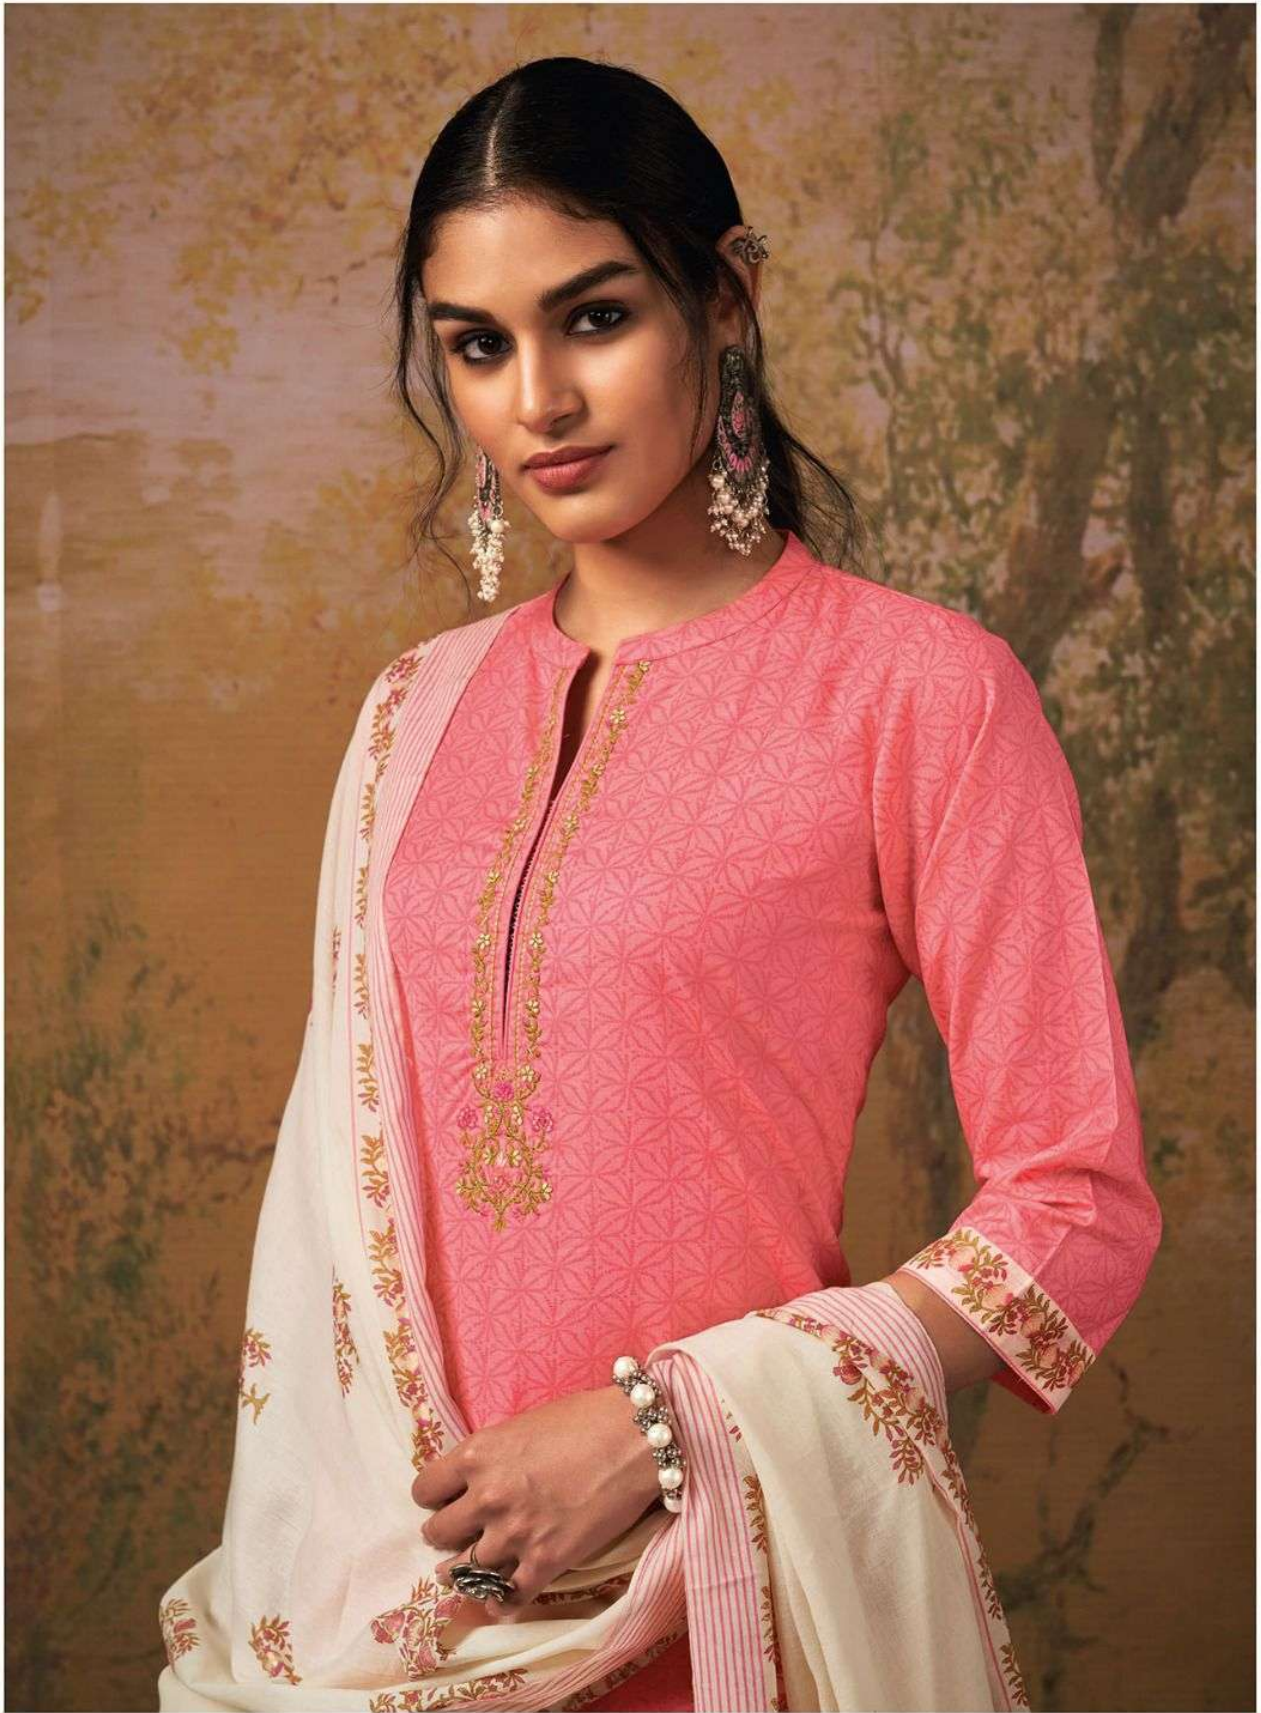

AISHA

Ganga™

AISHA

Ganga™

C-1414

Ganga™

C-1415

Ganga™

C-1415

C-1417

C-1418

C-1416

C-1419

AISHA
Ganga

PRODUCT NAME	<i>AISHA</i>
D.NO.	C1414 TO C1419
DESCRIPTION	<p>TOP PREMIUM COTTON PRINTED WITH EMBROIDERY AND COTTON LACE</p> <p>BOTTOM PREMIUM COTTON SOLID COLOR</p> <p>DUPATTA FINEST COTTON MAL PRINTED WITH FOIL AND TASSEL</p>
HSN CODE	520851
WHOLESALE PRICE	1440/- EACH+GST(EXTRA)