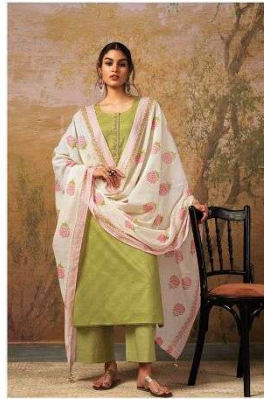

AISHA

Ganga™

AISHA

Ganga™

C-1414

Ganga™

C-1415

Ganga™

C-1416

C-1417

Ganga™

C-1418

C-1419

Ganga™

C-1414

C-1415

C-1417

C-1418

C-1416

C-1419

AISHA  
Ganga

PRODUCT NAME	<b><i>AISHA</i></b>
D.NO.	C1414 TO C1419
DESCRIPTION	<p><b>TOP</b> PREMIUM COTTON PRINTED WITH EMBROIDERY AND COTTON LACE</p> <p><b>BOTTOM</b> PREMIUM COTTON SOLID COLOR</p> <p><b>DUPATTA</b> FINEST COTTON MAL PRINTED WITH FOIL AND TASSEL</p>
HSN CODE	<b>520851</b>
WHOLESALE PRICE	<b>1440/- EACH+GST(EXTRA)</b>