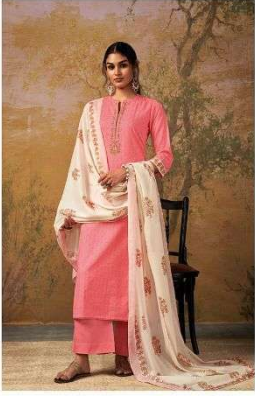

AISHA

Ganga™

AISHA

Ganga™

C-1414

Ganga™

C-1415

Ganga™

C-1416

C-1417

Ganga™

C-1418

C-1419

Ganga™

C-1414

C-1415

C-1417

C-1418

C-1416

C-1419

AISHA
Ganga

PRODUCT NAME	<i>AISHA</i>
D.NO.	C1414 TO C1419
DESCRIPTION	<p>TOP PREMIUM COTTON PRINTED WITH EMBROIDERY AND COTTON LACE</p> <p>BOTTOM PREMIUM COTTON SOLID COLOR</p> <p>DUPATTA FINEST COTTON MAL PRINTED WITH FOIL AND TASSEL</p>
HSN CODE	520851
WHOLESALE PRICE	1440/- EACH+GST(EXTRA)