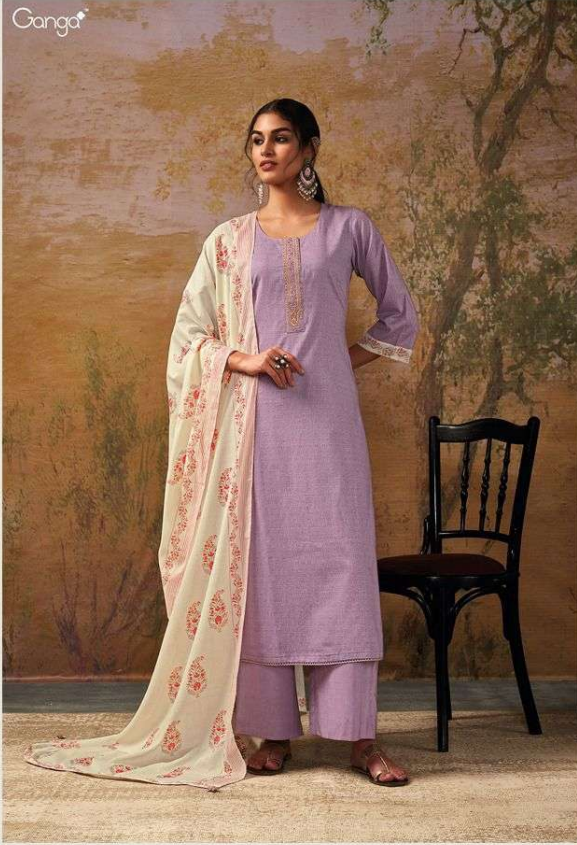

C-1417

C-1418

C-1416

C-1419

AISHA  
Ganga

PRODUCT NAME	<b><i>AISHA</i></b>
D.NO.	C1414 TO C1419
DESCRIPTION	<p><b>TOP</b> PREMIUM COTTON PRINTED WITH EMBROIDERY AND COTTON LACE</p> <p><b>BOTTOM</b> PREMIUM COTTON SOLID COLOR</p> <p><b>DUPATTA</b> FINEST COTTON MAL PRINTED WITH FOIL AND TASSEL</p>
HSN CODE	<b>520851</b>
WHOLESALE PRICE	<b>1440/- EACH+GST(EXTRA)</b>