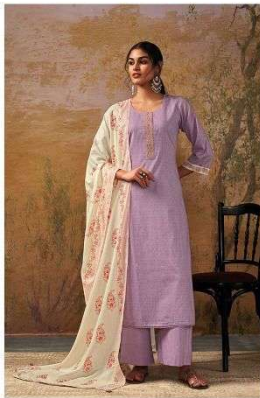

AISHA

Ganga™

AISHA

Ganga™

C-1414

Ganga™

C-1415

Ganga™

C-1416

Ganga™

C-1417

Ganga™

C-1418

C-1419

Ganga™

C-1414

C-1415

C-1417

C-1418

C-1416

C-1419

AISHA
Ganga

PRODUCT NAME	<i>AISHA</i>
D.NO.	C1414 TO C1419
DESCRIPTION	<p>TOP PREMIUM COTTON PRINTED WITH EMBROIDERY AND COTTON LACE</p> <p>BOTTOM PREMIUM COTTON SOLID COLOR</p> <p>DUPATTA FINEST COTTON MAL PRINTED WITH FOIL AND TASSEL</p>
HSN CODE	520851
WHOLESALE PRICE	1440/- EACH+GST(EXTRA)