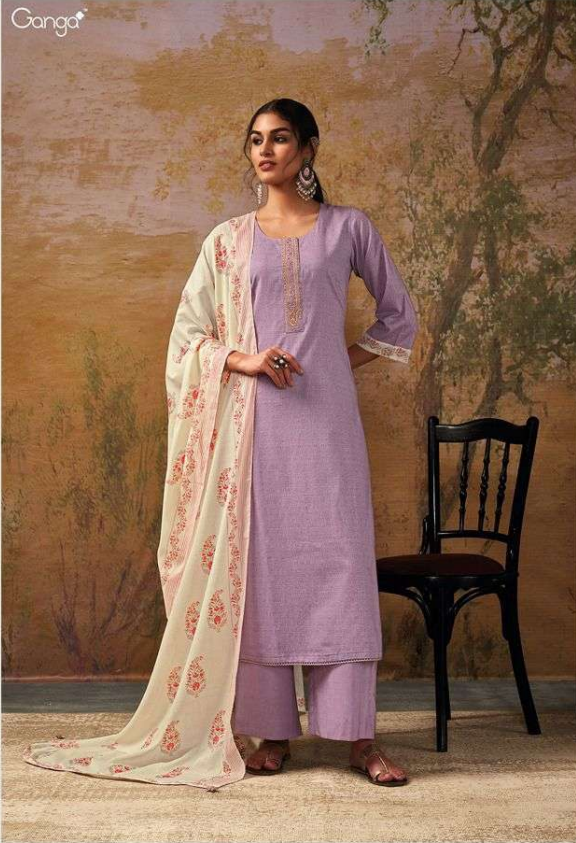

C-1415

C-1417

C-1418

C-1416

C-1419

AISHA
Ganga

PRODUCT NAME	<i>AISHA</i>
D.NO.	C1414 TO C1419
DESCRIPTION	<p>TOP PREMIUM COTTON PRINTED WITH EMBROIDERY AND COTTON LACE</p> <p>BOTTOM PREMIUM COTTON SOLID COLOR</p> <p>DUPATTA FINEST COTTON MAL PRINTED WITH FOIL AND TASSEL</p>
HSN CODE	520851
WHOLESALE PRICE	1440/- EACH+GST(EXTRA)