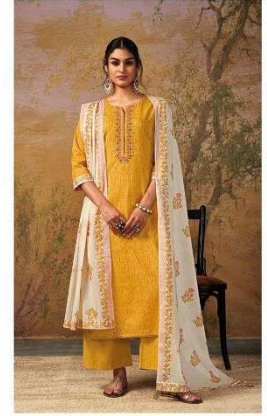

AISHA

Ganga™

AISHA

Ganga™

C-1414

Ganga™

C-1415

Ganga™

C-1416

C-1417

Ganga™

C-1418

C-1419

Ganga™

C-1414

C-1415

C-1417

C-1418

C-1416

C-1419

AISHA
Ganga

PRODUCT NAME	<i>AISHA</i>
D.NO.	C1414 TO C1419
DESCRIPTION	<p>TOP PREMIUM COTTON PRINTED WITH EMBROIDERY AND COTTON LACE</p> <p>BOTTOM PREMIUM COTTON SOLID COLOR</p> <p>DUPATTA FINEST COTTON MAL PRINTED WITH FOIL AND TASSEL</p>
HSN CODE	520851
WHOLESALE PRICE	1440/- EACH+GST(EXTRA)