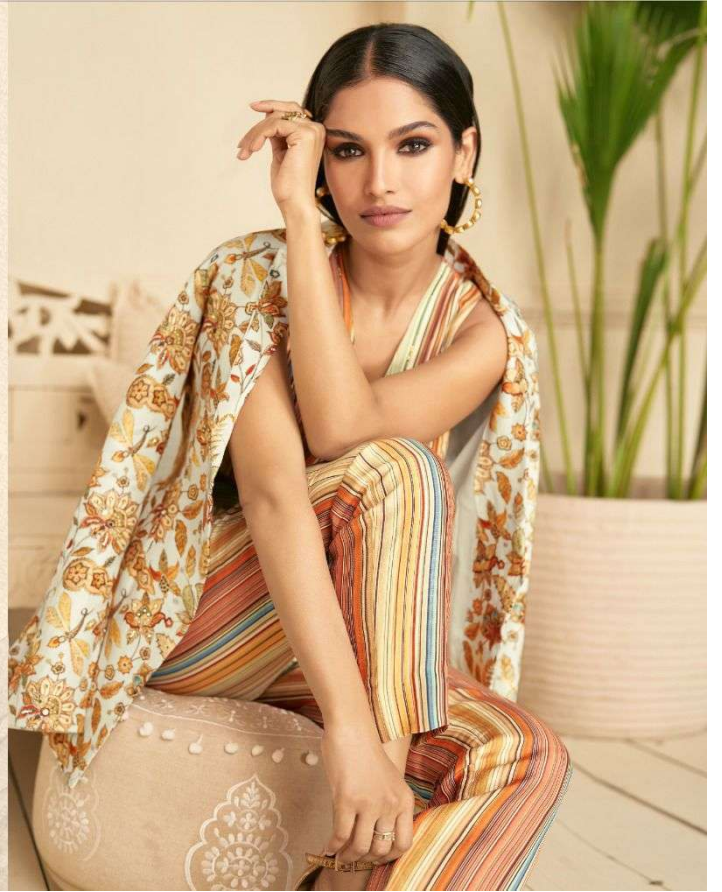

SAYURI<sup>®</sup>  
Designer

Spring Summer  
cord sets  
Prime Collection

SAYURI<sup>®</sup>  
Designer

Spring Summer  
cord sets  
Prime Collection

SAYURI<sup>®</sup>  
Designer

5259

SAYURI<sup>®</sup>  
Designer

Spring Summer  
Prime Collection

SAYURI®  
Designer

5260

SAYURI<sup>®</sup>  
Designer

5260

5259

5260

5261