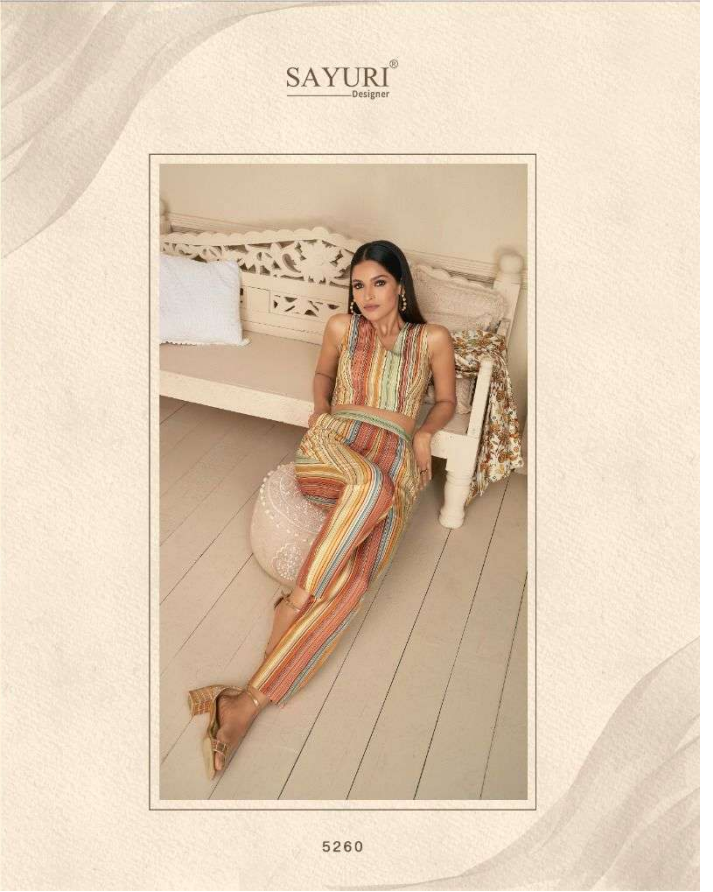

SAYURI<sup>®</sup>  
Designer

Spring Summer  
cord sets  
Prime Collection

SAYURI<sup>®</sup>  
Designer

Spring Summer  
cord sets  
Prime Collection

SAYURI<sup>®</sup>  
—Designer

5259

SAYURI<sup>®</sup>  
Designer

Spring Summer  
Prime Collection

SAYURI®  
Designer

5260

5260

5259

5260

5261

SAYURI<sup>®</sup>  
Designer