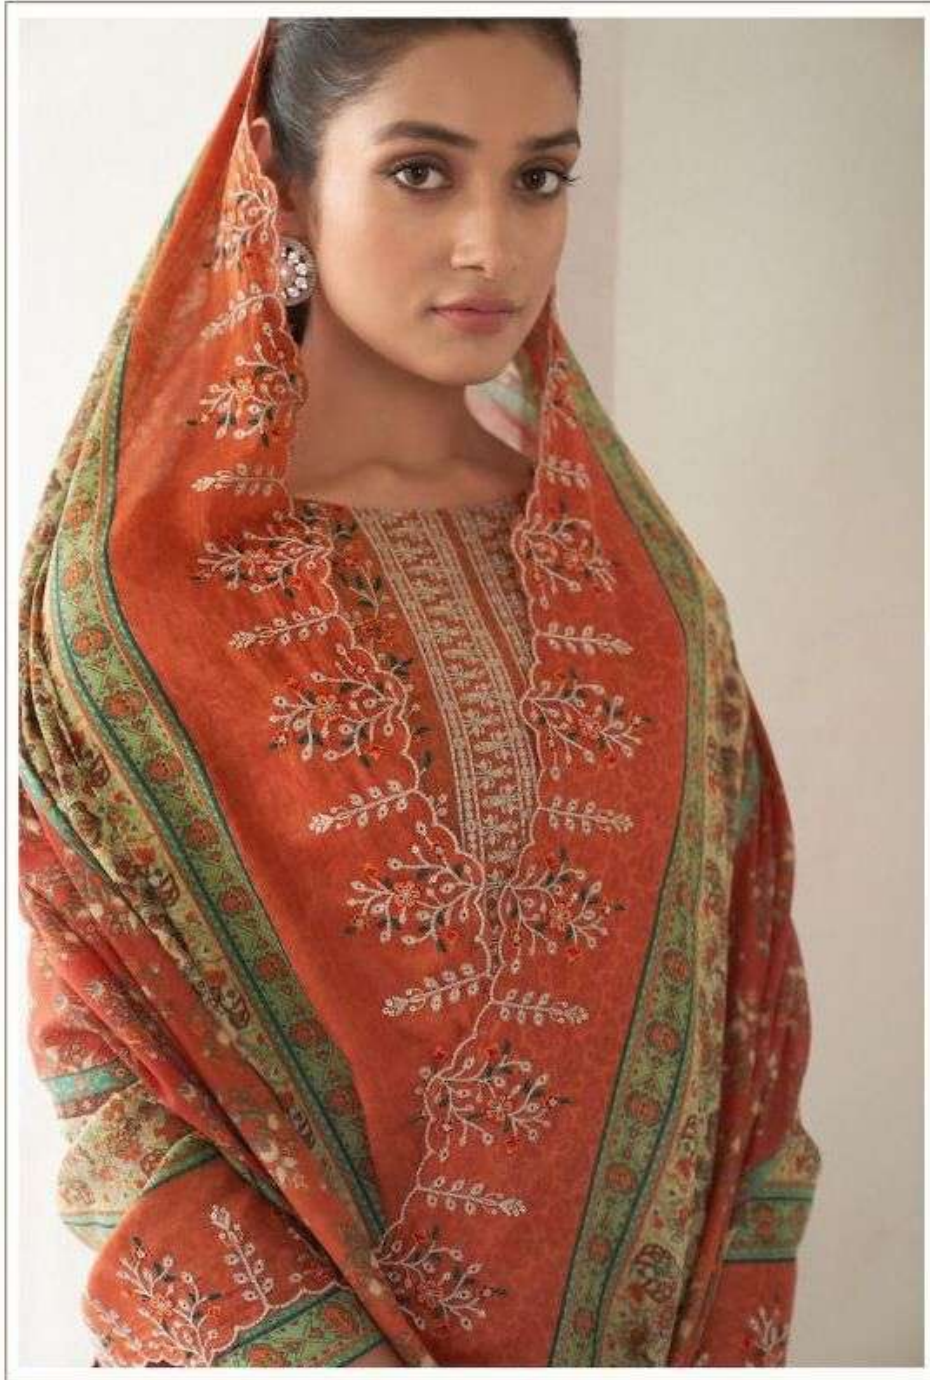

BIN SAEED
LAWN COLLECTION VOL-5

BIN SAEED
LAWN COLLECTION VOL-5

5002

5001

“ With its vibrant prints,
bold colors the new season
on the Indian runways is the perfect
mix of modern & ethnic. All you have
to do is choose your favorite ”

BIN SAEED
LAWN COLLECTION
VOL-5

❖ 5002 ❖

✦ 5004 ✦

Shree[®]
FABS

❖ 5004 ❖

Shree
FABS

5006

✕ 5005 ✕