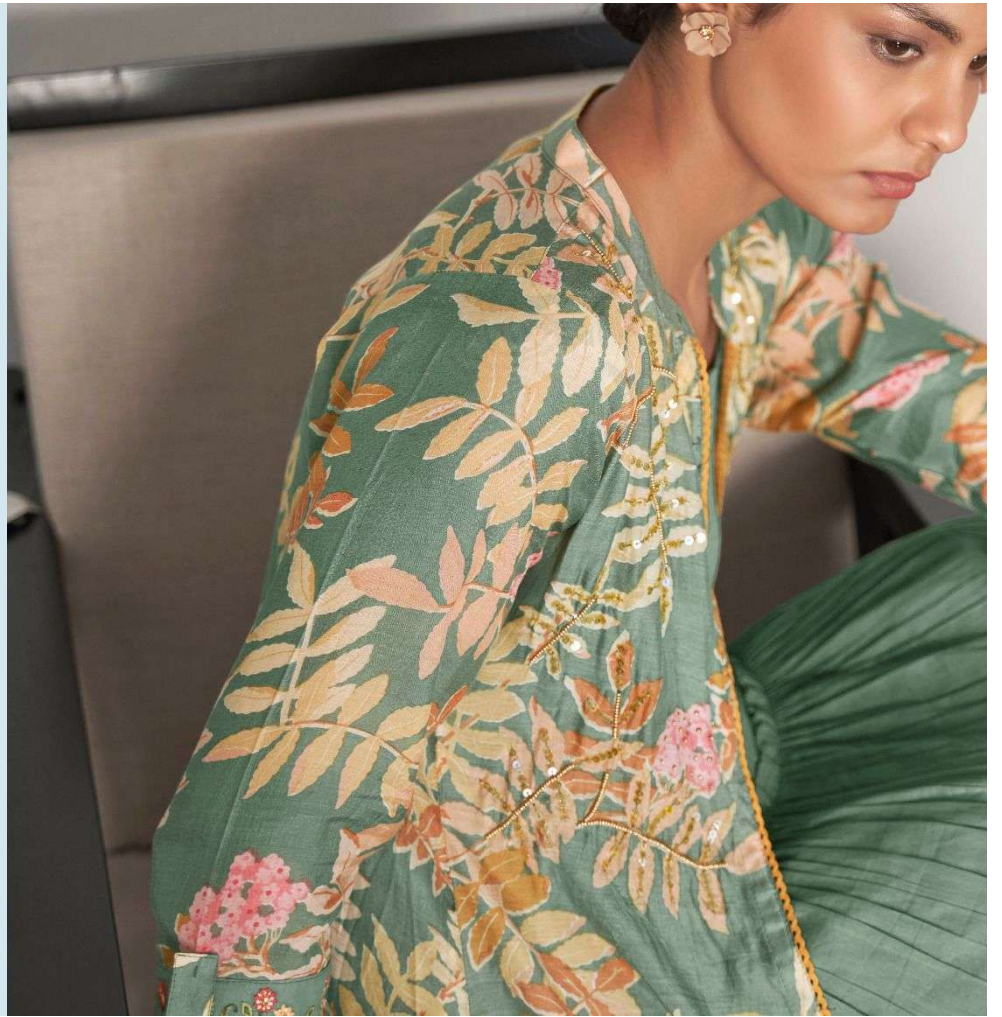

psyna®
Summeria