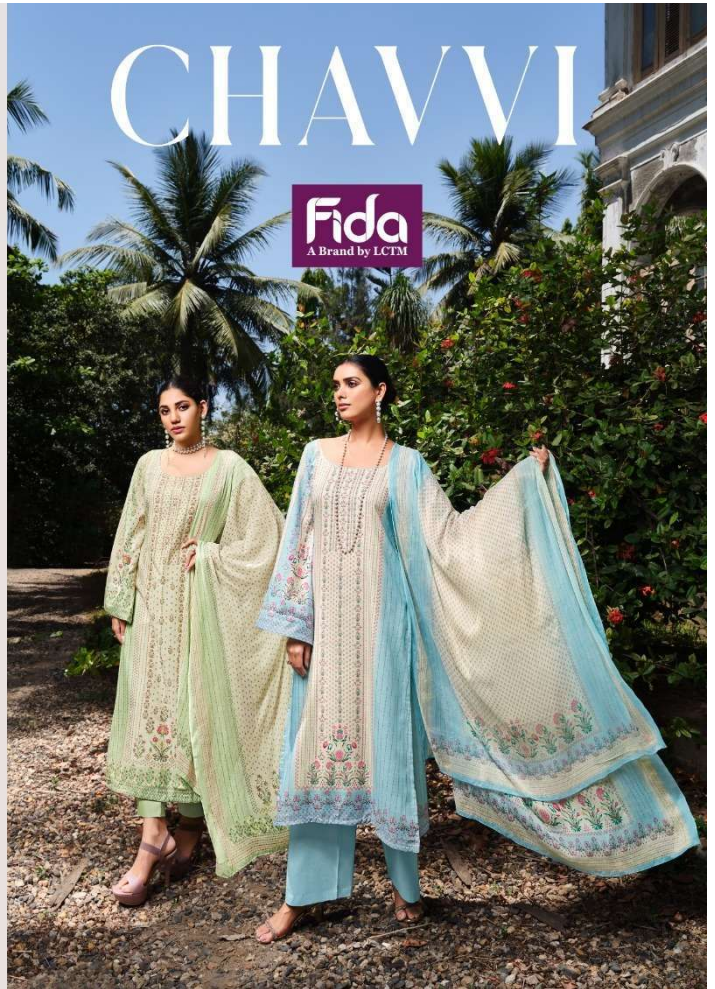

# CHAVVI

**Fida**  
A Brand by LCTM

TOP : DIGITAL COTTON SLUB  
BOTTOM : 50S COTTON SOLID  
DUPATTA : DIGITAL 40S PREMIUM CHIFFON

Un-Stitched Division  
SURAT

@ www.lctm.in | sales@lctm.in

**Fida**  
A Brand by LCTM