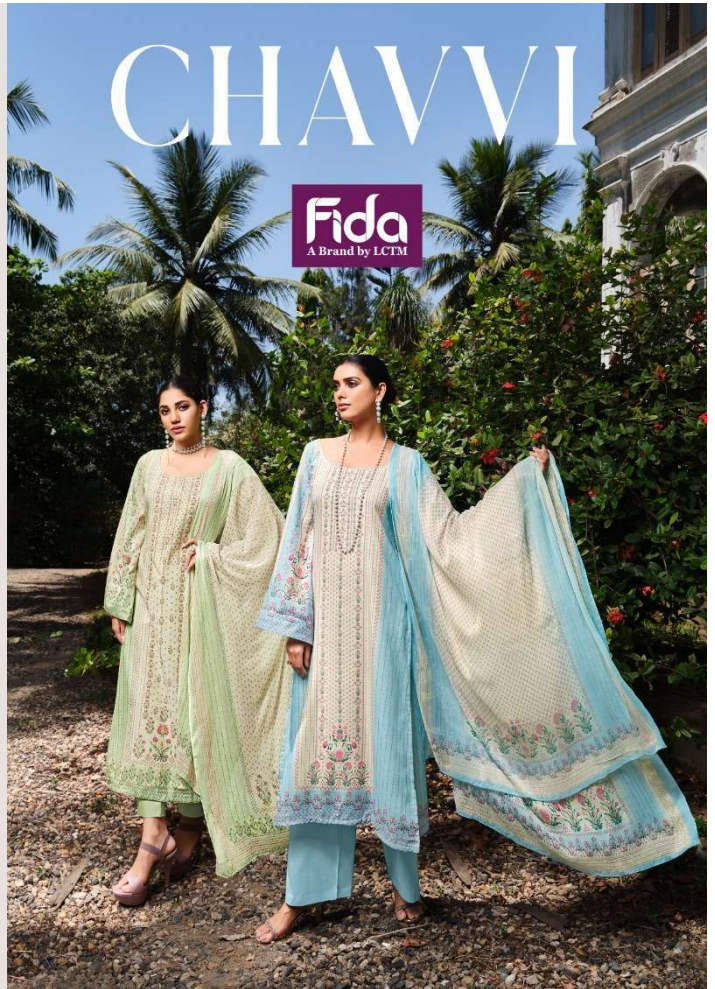

CHAVVI

Fida
A Brand by LCTM

TOP : DIGITAL COTTON SLUB
BOTTOM : 50S COTTON SOLID
DUPATTA : DIGITAL 40S PREMIUM CHIFFON

Un-Stitched Division
SURAT

@ www.lctm.in | sales@lctm.in

Fida
A Brand by LCTM

1001 /// LUXURY REDEFINED *Brijas chamm*