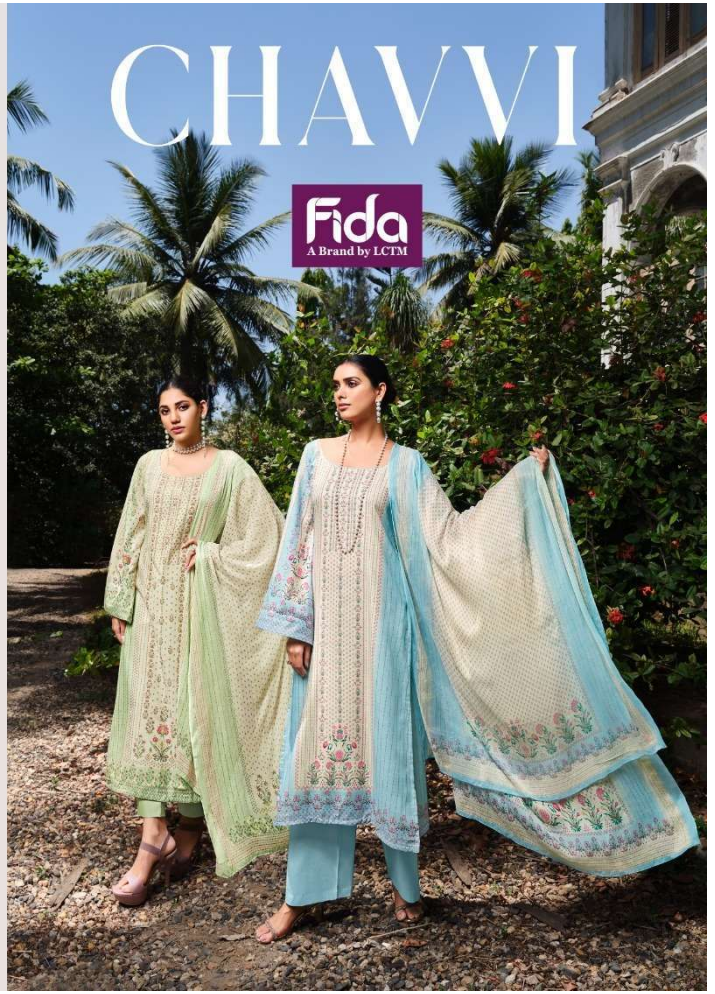

# CHAVVI

**Fida**  
A Brand by LCTM

TOP : DIGITAL COTTON SLUB  
BOTTOM : 50S COTTON SOLID  
DUPATTA : DIGITAL 40S PREMIUM CHIFFON

Un-Stitched Division  
SURAT

@ www.lctm.in | sales@lctm.in

**Fida**  
A Brand by LCTM