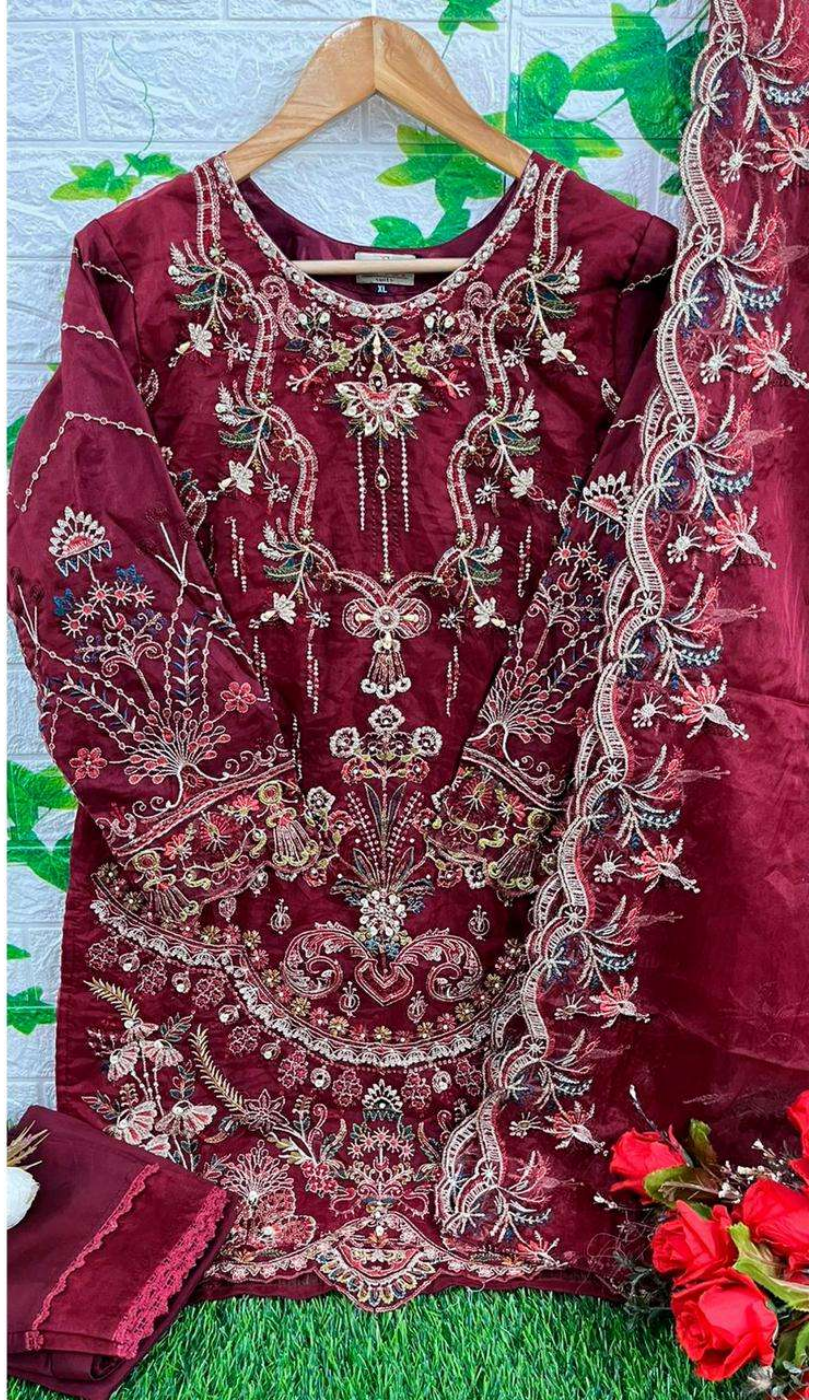

DEEPSY
suits

D-324

**READY MADE
COLLECTION**

XL

CARE INTRUCTIONS

- DRY CLEAN RECOMMENDED
- DO NOT USE ANYTYPE OF BLEACH OR STAIN REMOVING CHEMICALS
- DO NOT OVEREXPOSE DAMP FABRIC TO STRONG SUNLIGHT
- IRON AT MODERATE TEMPERATURE