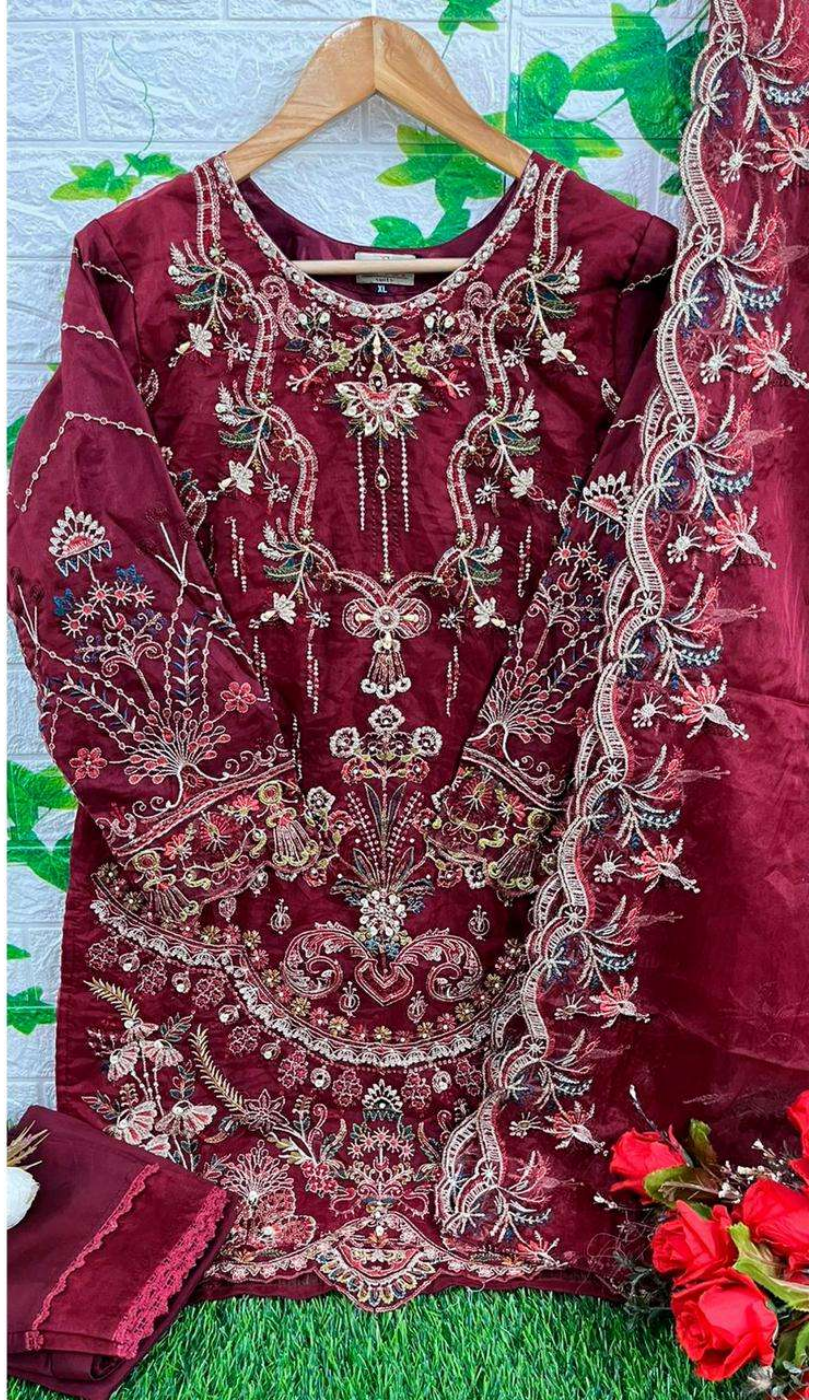

DEEPSY
suits

D-324

READY MADE
COLLECTION

XL

CARE INTRUCTIONS

- DRY CLEAN RECOMMENDED
- DO NOT USE ANYTYPE OF BLEACH OR STAIN REMOVING CHEMICALS
- DO NOT OVEREXPOSE DAMP FABRIC TO STRONG SUNLIGHT
- IRON AT MODERATE TEMPERATURE