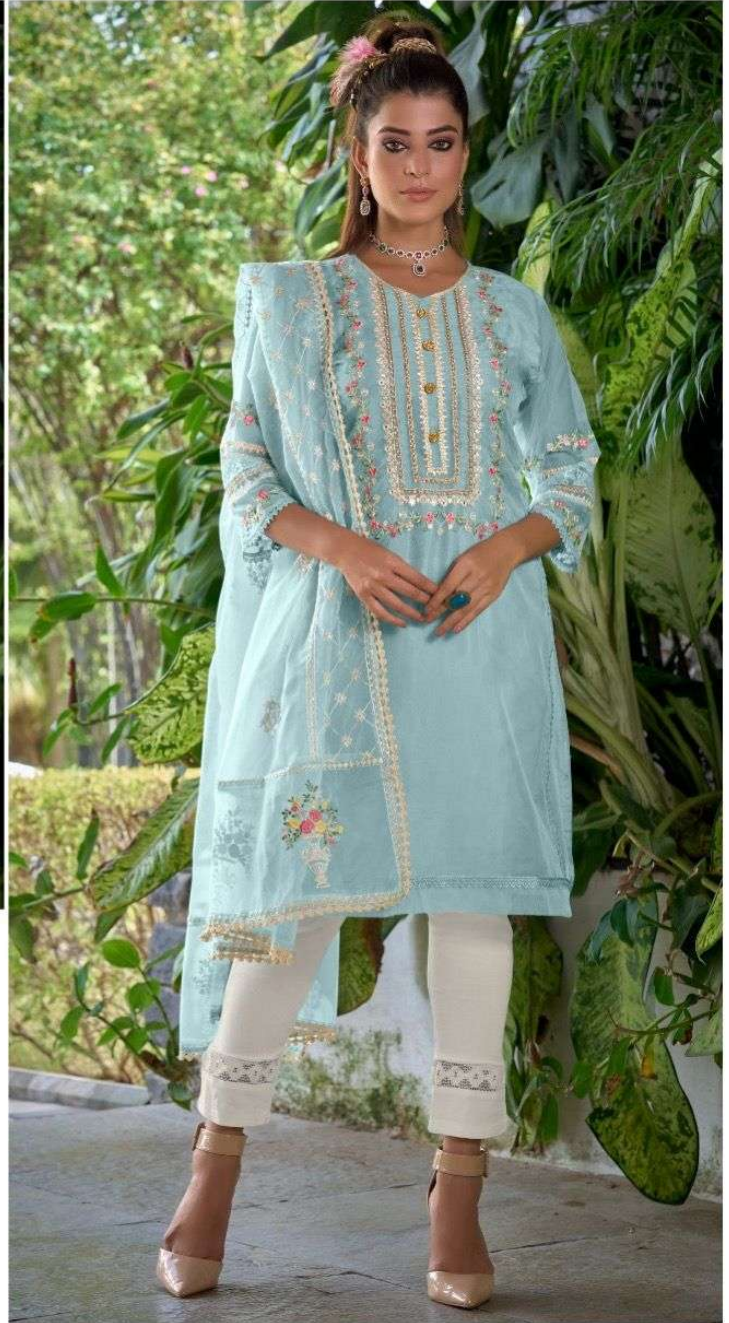

CODE: D-219 A

READY MADE
COLLECTION
SIZE:- XL

Care Instructions

- > Dry clean recommended
- > Do not use any type of bleach or stain removing chemicals.
- > Do not overexpose damp fabrics to strong sunlight.
- > Iron at moderate temperature.

CODE: D-219 A

READY MADE
COLLECTION
SIZE - XL

INSTRUCTIONS

CODE: D-219 A

READY MADE
COLLECTION
SIZE:- XL

Care Instructions

> Dry clean recommended

> Do not use any type of bleach or stain removing chemicals.