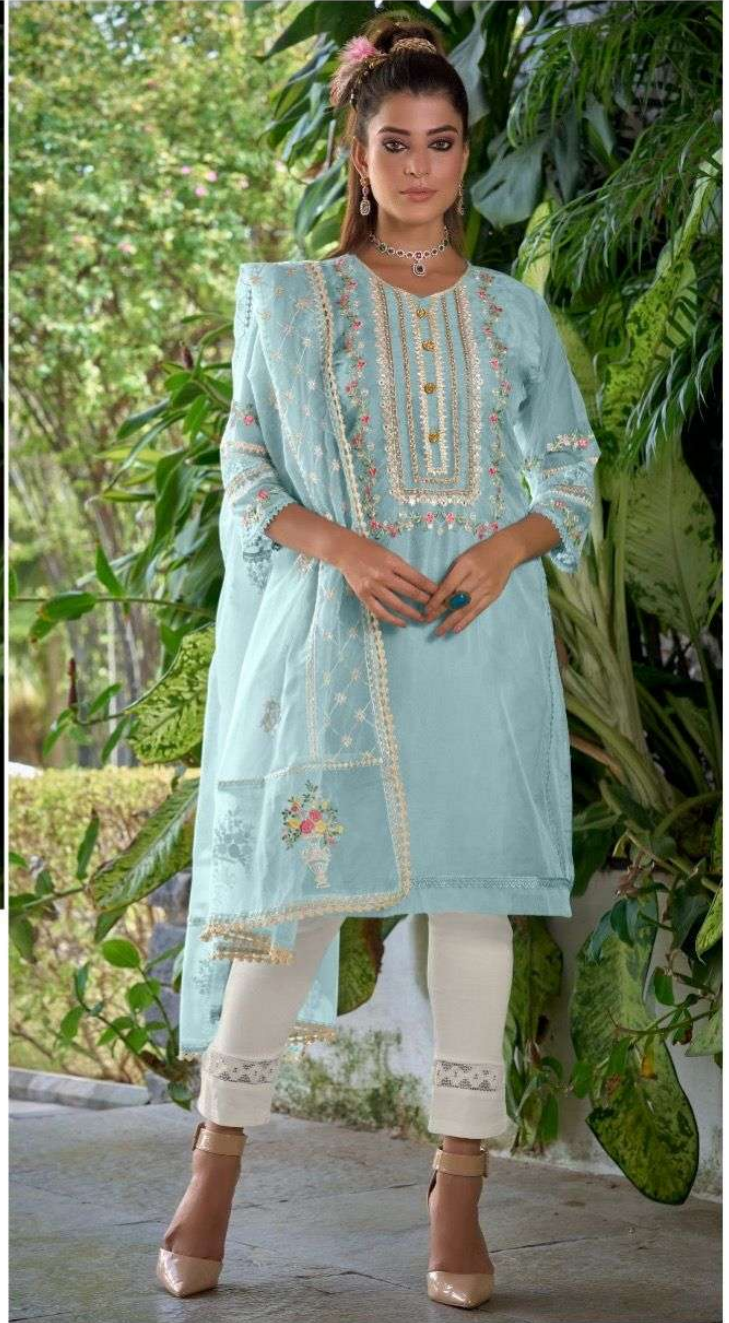

CODE: D-219 A

**READY MADE**  
COLLECTION  
SIZE:- XL

**Care Instructions**

>Dry clean recommended

>Do not use anytype of bleach or stain removing chemicals.

>Do not overexpose damp fabrics to strong sunlight.