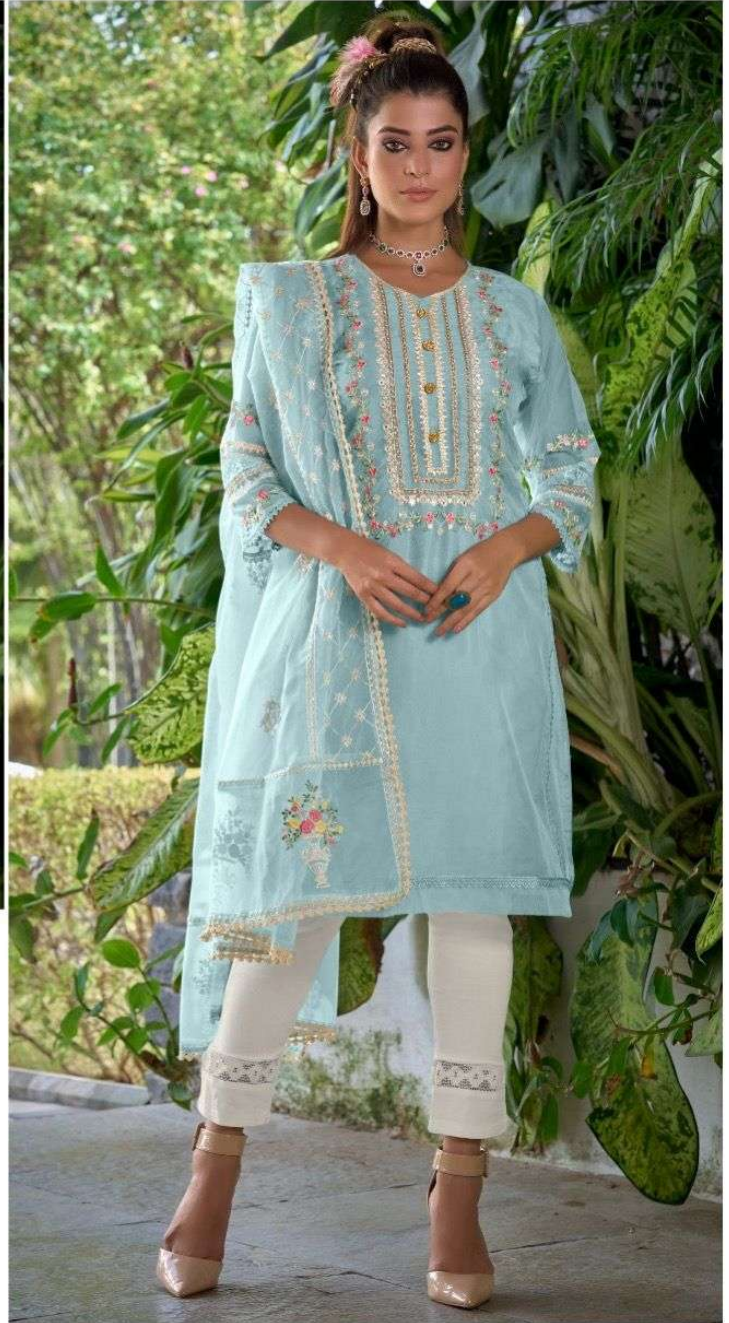

CODE: D-219 A

**READY MADE**  
COLLECTION  
SIZE:- XL

**Care Instructions**

- > Dry clean recommended
- > Do not use any type of bleach or stain removing chemicals.
- > Do not overexpose damp fabrics to strong sunlight.
- > Iron at moderate temperature.