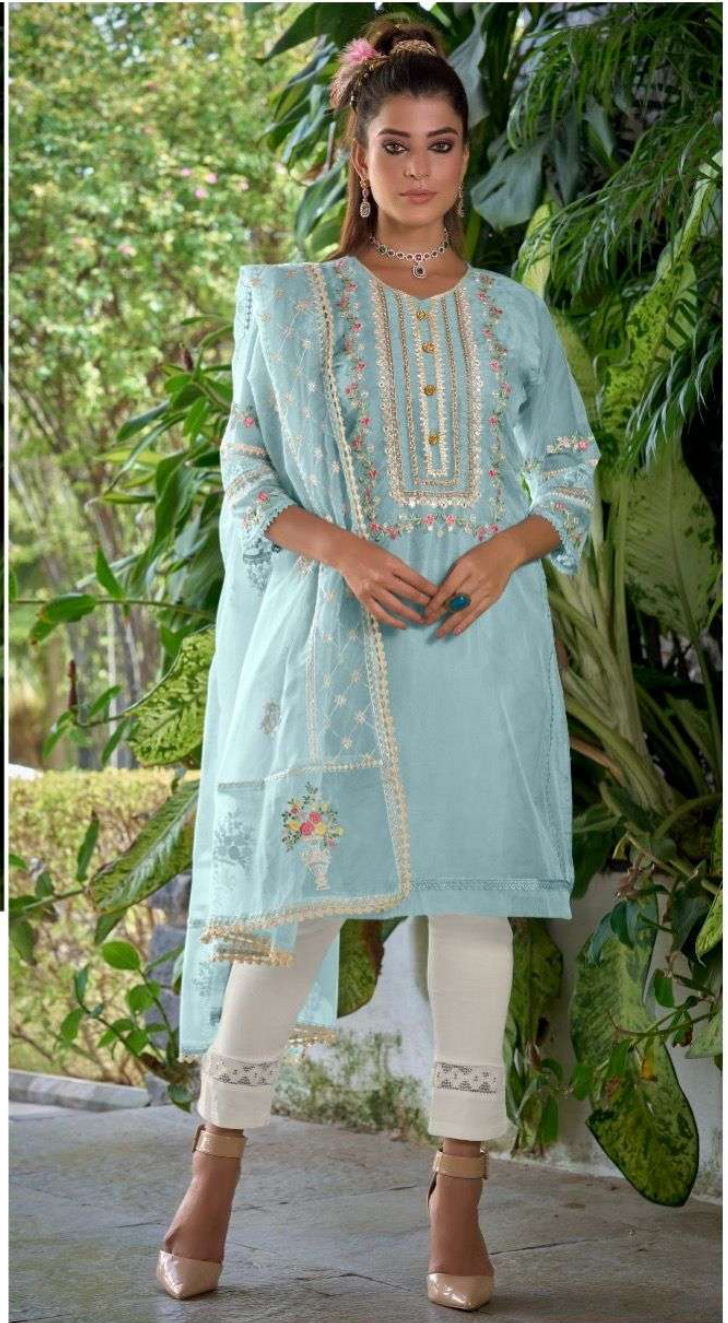

CODE: D-219 A

READY MADE
COLLECTION
SIZE:- XL

Care Instructions

- > Dry clean recommended
- > Do not use any type of bleach or stain removing chemicals.
- > Do not overexpose damp fabrics to strong sunlight.
- > Iron at moderate temperature.