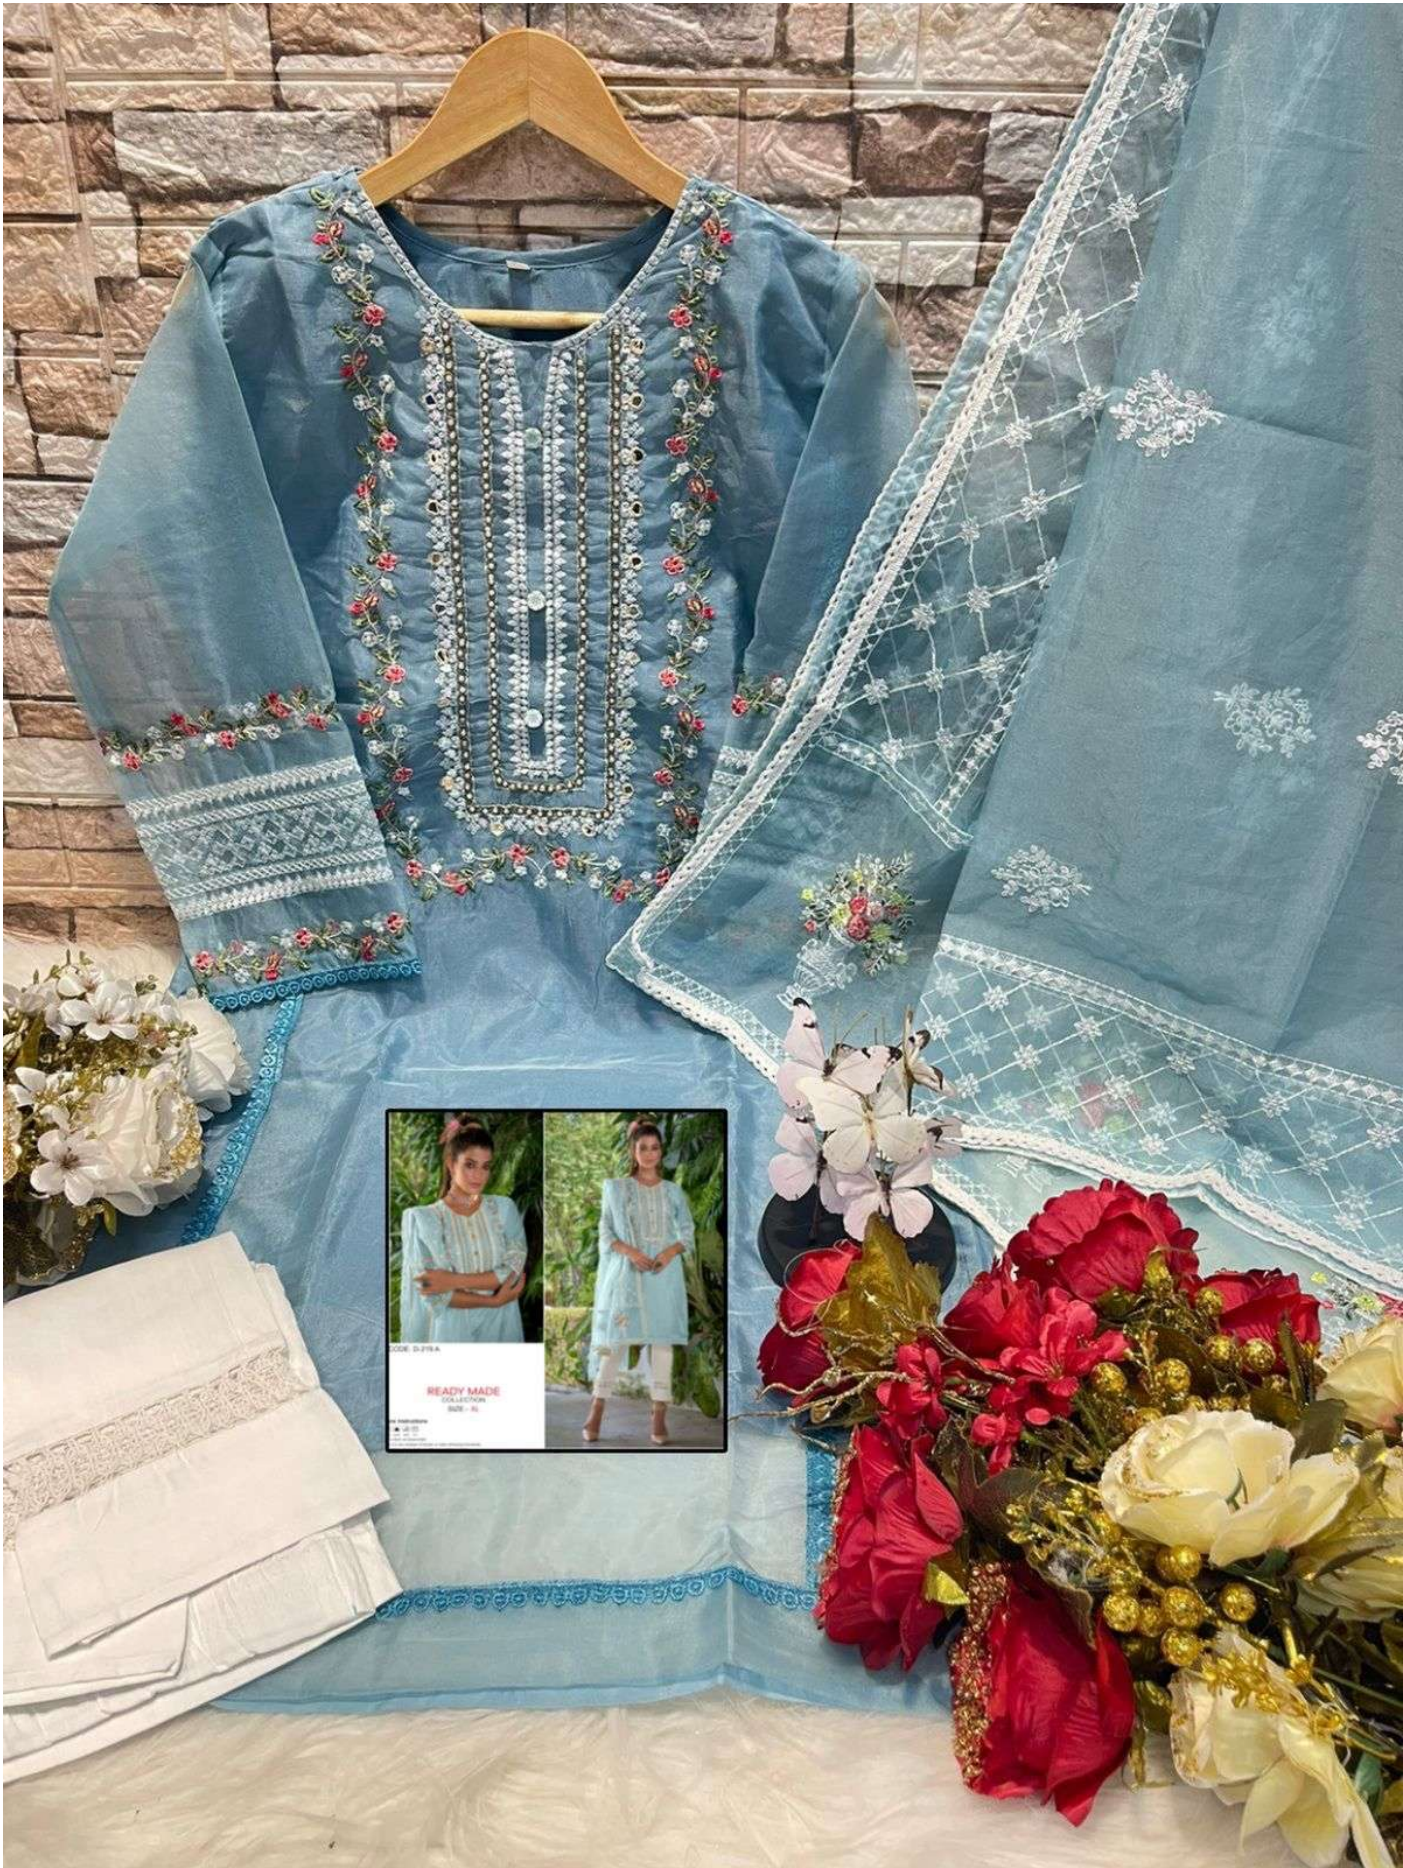

CODE: D-219 A

**READY MADE**  
COLLECTION  
SIZE:- XL

**Care Instructions**

>Dry clean recommended

>Do not use anytype of bleach or stain removing chemicals.

>Do not overexpose damp fabrics to strong sunlight.