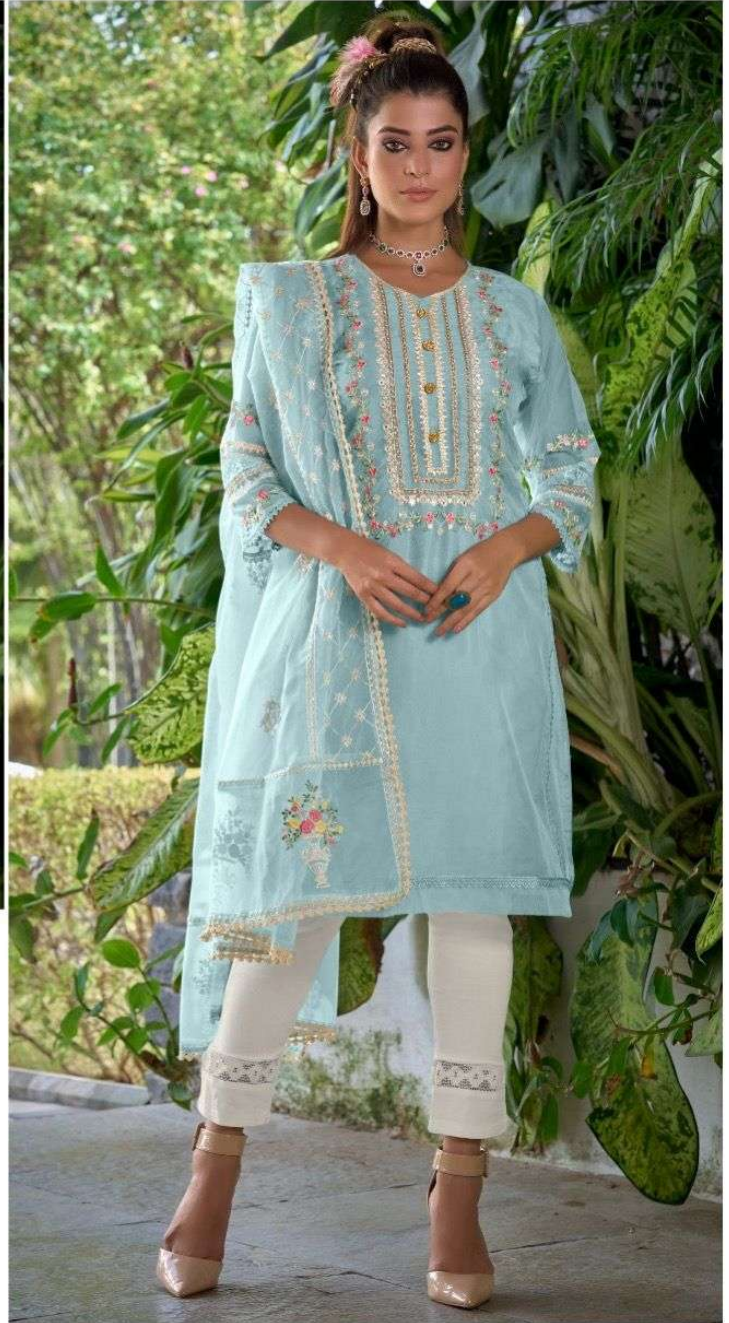

CODE: D-219 A

READY MADE
COLLECTION
SIZE:- XL

Care Instructions

- > Dry clean recommended
- > Do not use any type of bleach or stain removing chemicals.
- > Do not overexpose damp fabrics to strong sunlight.
- > Iron at moderate temperature.