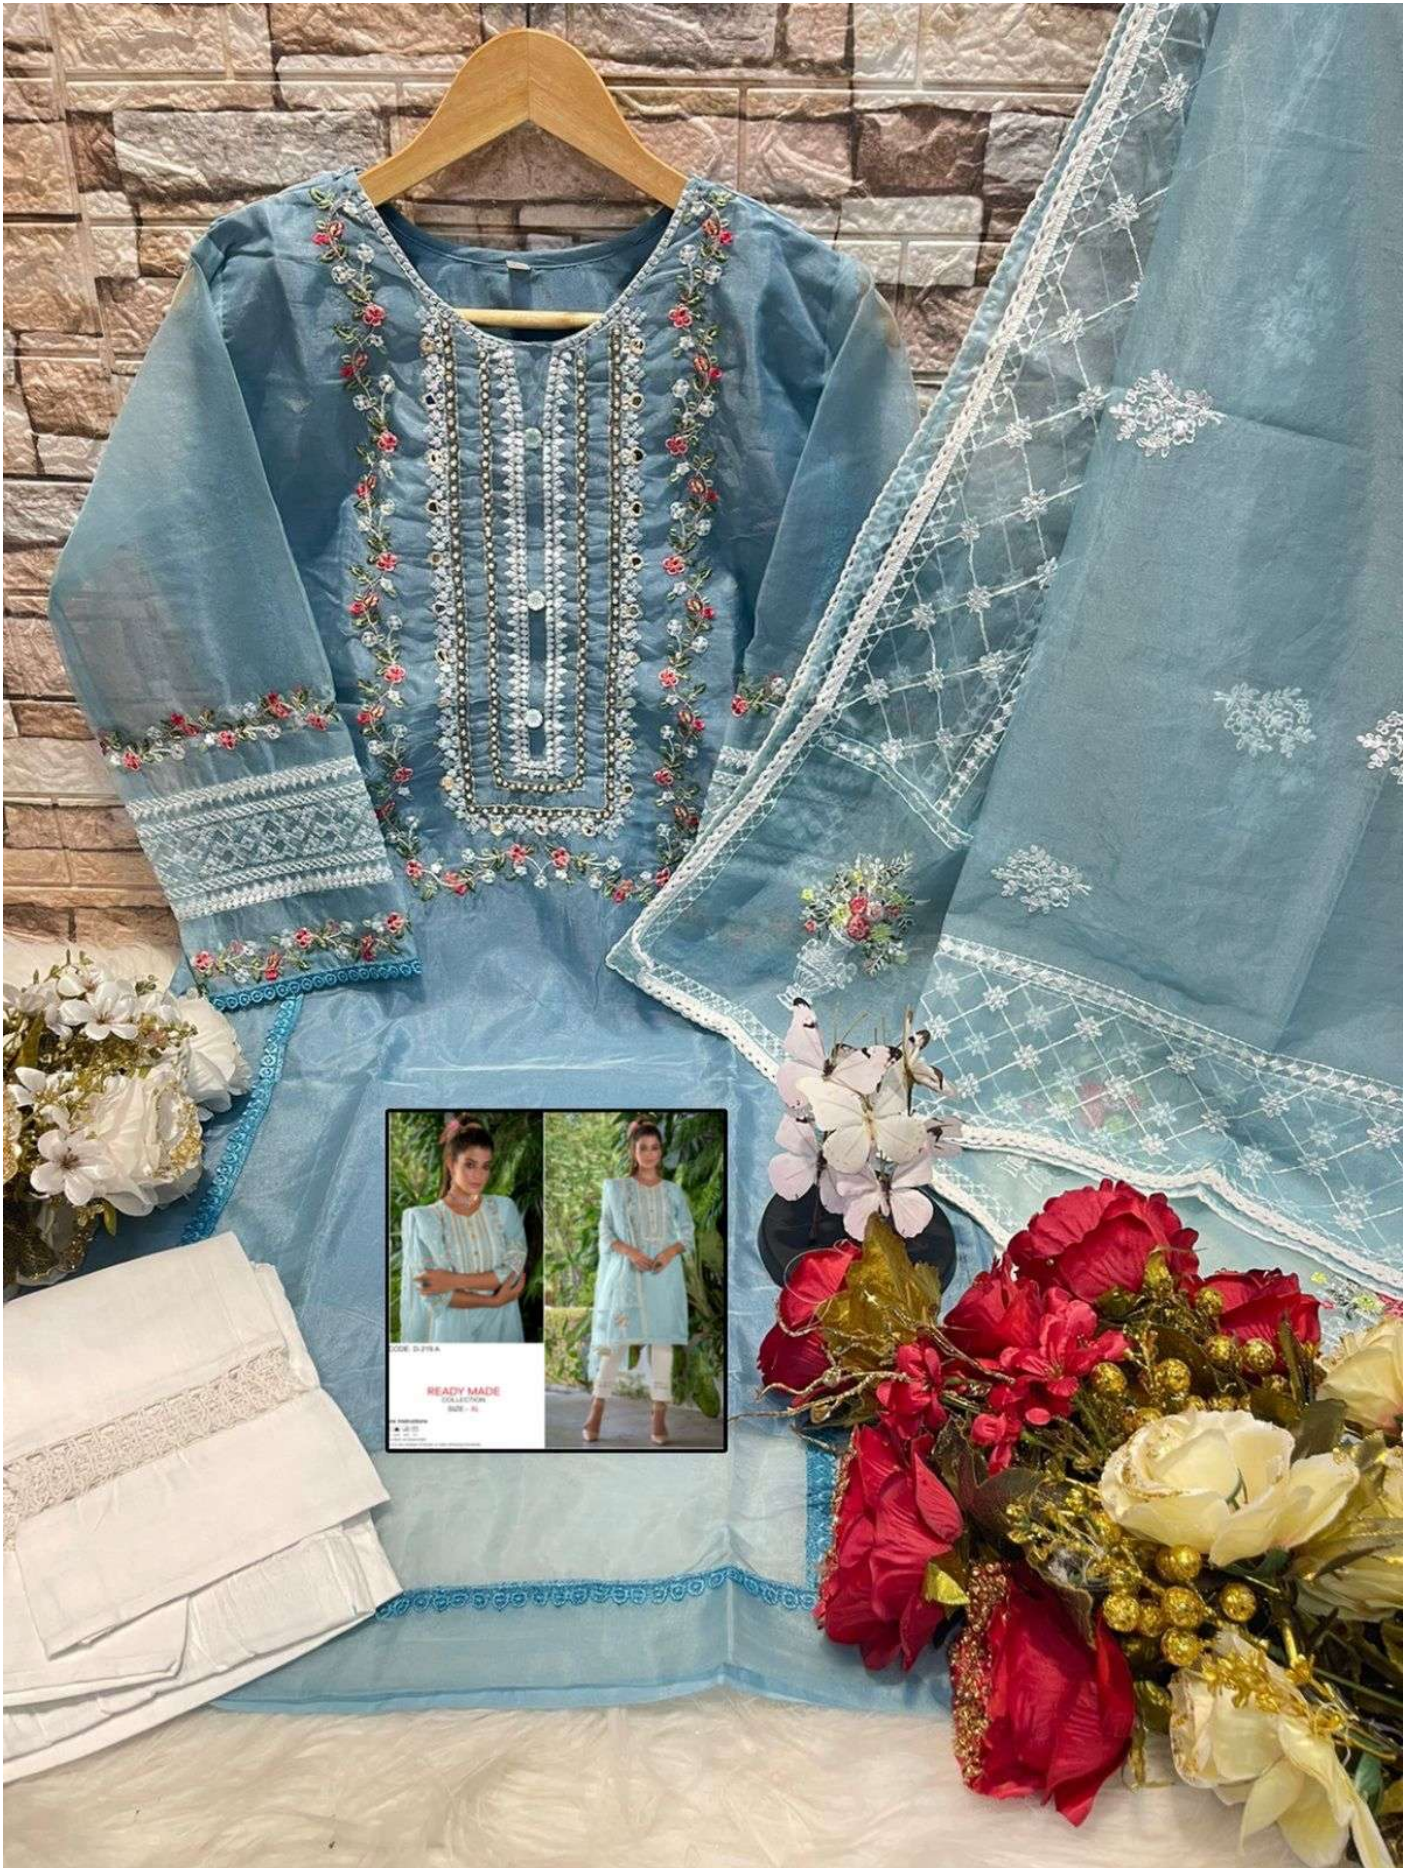

CODE: D-219 A

READY MADE
COLLECTION
SIZE:- XL

Care Instructions

- > Dry clean recommended
- > Do not use any type of bleach or stain removing chemicals.
- > Do not overexpose damp fabrics to strong sunlight.
- > Iron at moderate temperature.