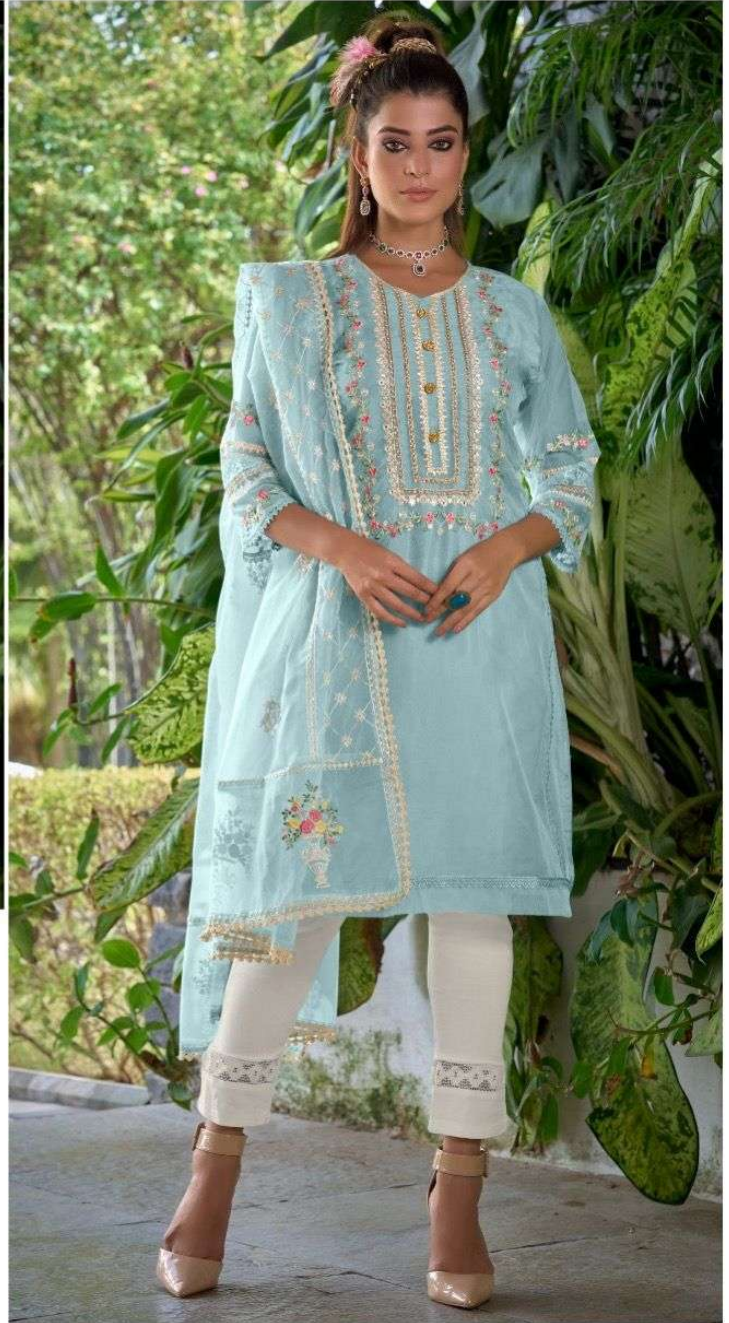

CODE: D-219 A

**READY MADE**  
COLLECTION  
SIZE - XL

INSTRUCTIONS  
▲ □ ■

CODE: D-219 A

**READY MADE**  
COLLECTION  
SIZE:- XL

**Care Instructions**

- > Dry clean recommended
- > Do not use any type of bleach or stain removing chemicals.
- > Do not overexpose damp fabrics to strong sunlight.
- > Iron at moderate temperature.