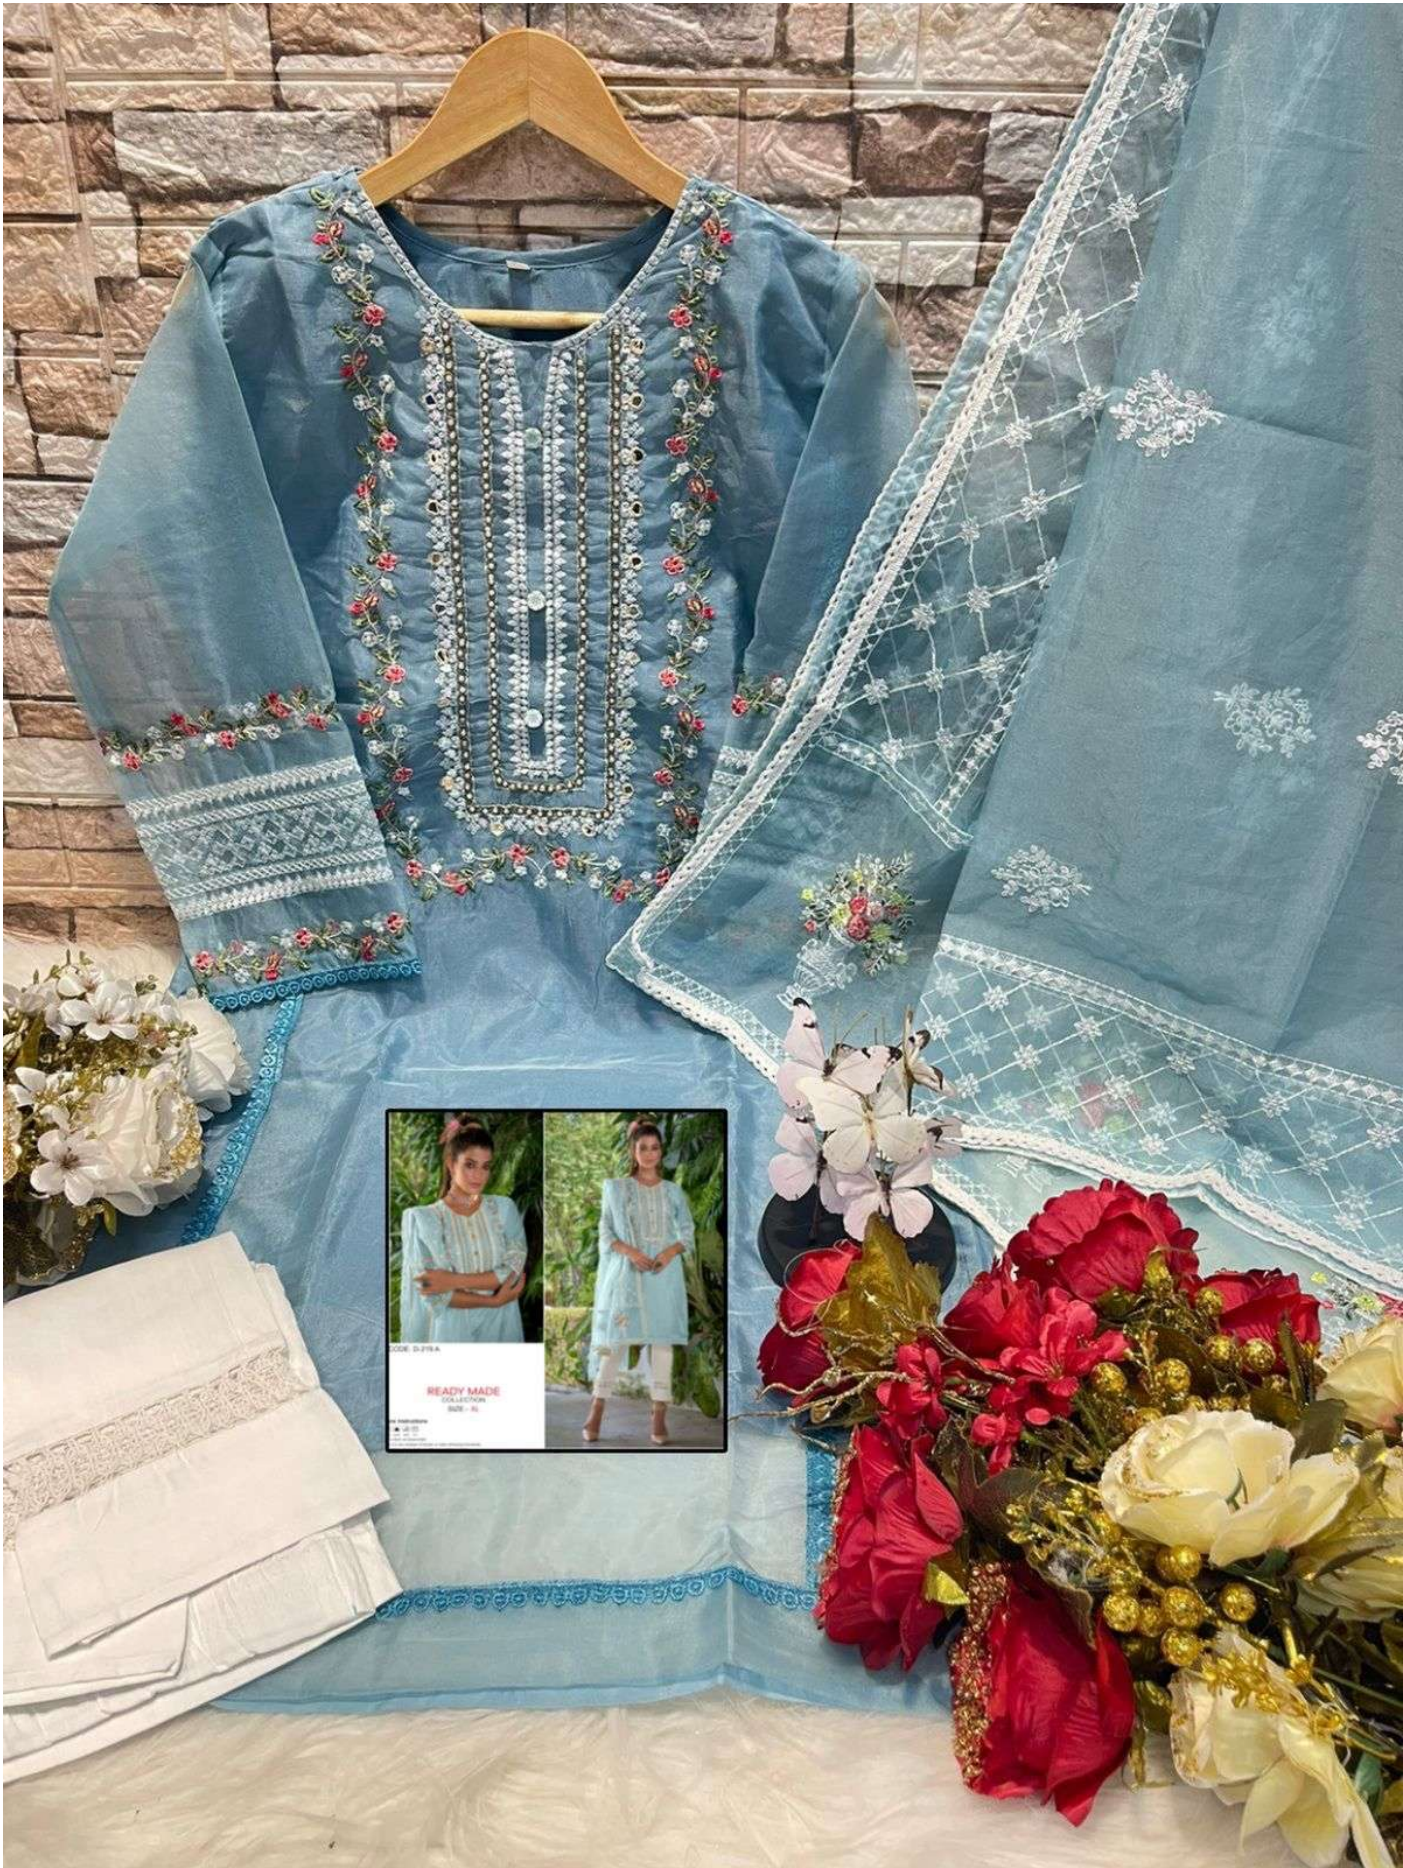

CODE: D-219 A

**READY MADE**  
COLLECTION  
SIZE:- XL

**Care Instructions**

- > Dry clean recommended
- > Do not use any type of bleach or stain removing chemicals.
- > Do not overexpose damp fabrics to strong sunlight.
- > Iron at moderate temperature.