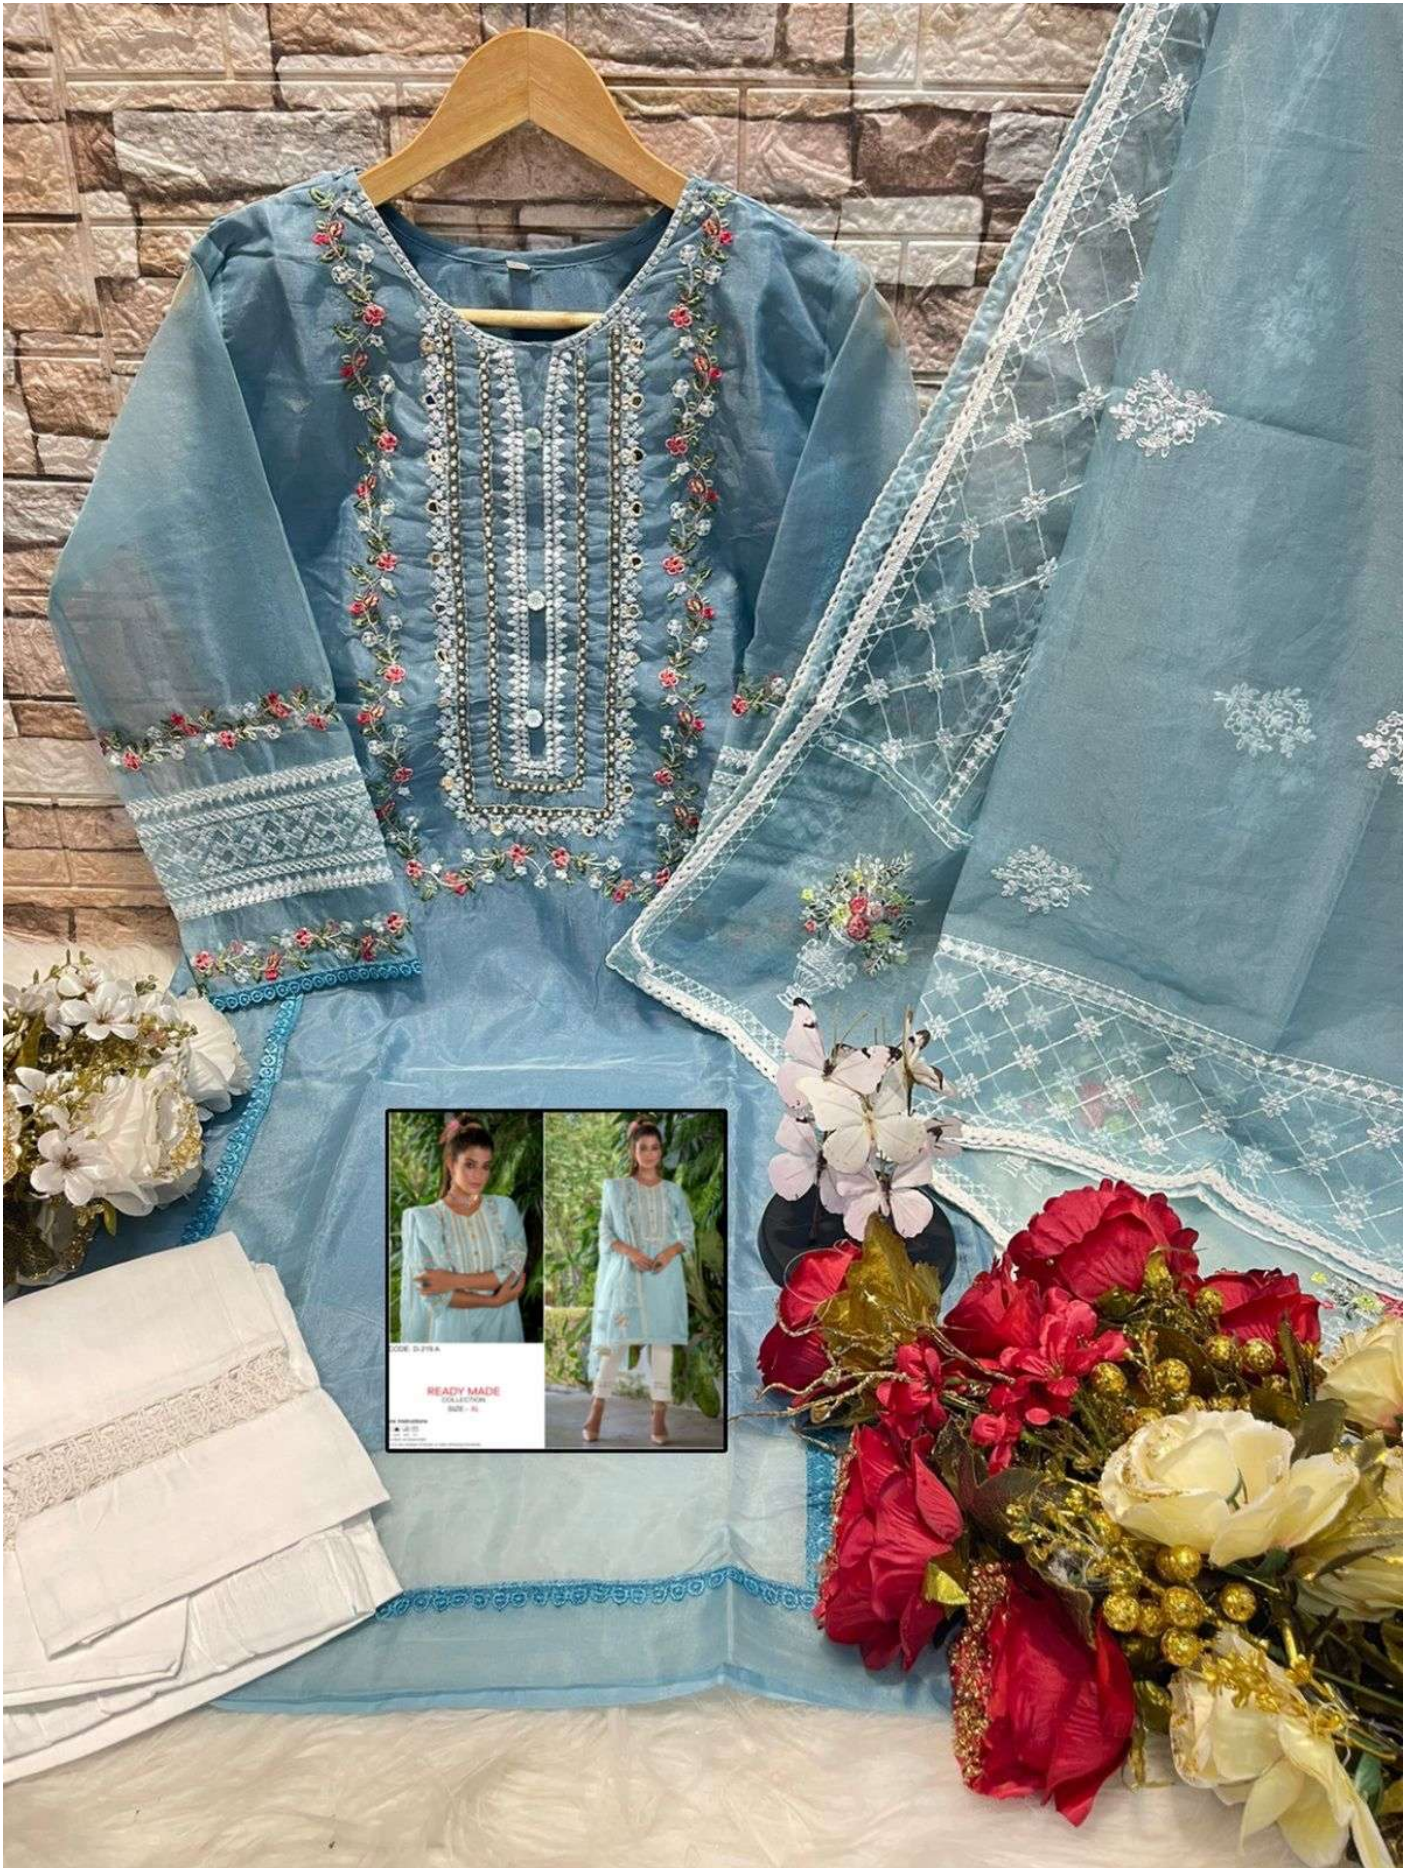

CODE: D-219 A

READY MADE
COLLECTION
SIZE:- XL

Care Instructions

> Dry clean recommended

> Do not use any type of bleach or stain removing chemicals.

> Do not overexpose damp fabrics to strong sunlight.

> Iron at moderate temperature.