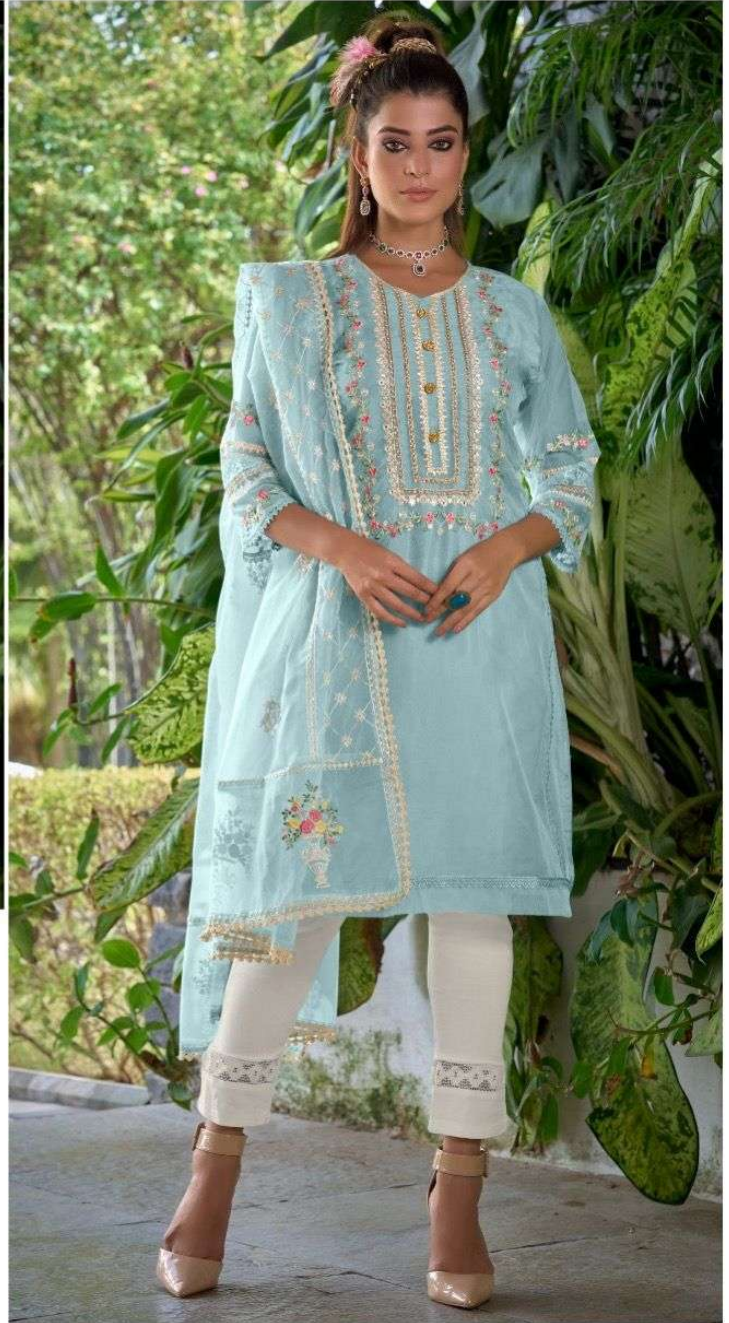

CODE: D-219 A

READY MADE
COLLECTION
SIZE:- XL

Care Instructions

- > Dry clean recommended
- > Do not use any type of bleach or stain removing chemicals.
- > Do not overexpose damp fabrics to strong sunlight.
- > Iron at moderate temperature.

CODE: D-219 A

READY MADE
COLLECTION
SIZE - XL

INSTRUCTIONS
▲ □

CODE: D-219 A

READY MADE
COLLECTION
SIZE:- XL

Care Instructions

>Dry clean recommended

>Do not use anytype of bleach or stain removing chemicals.