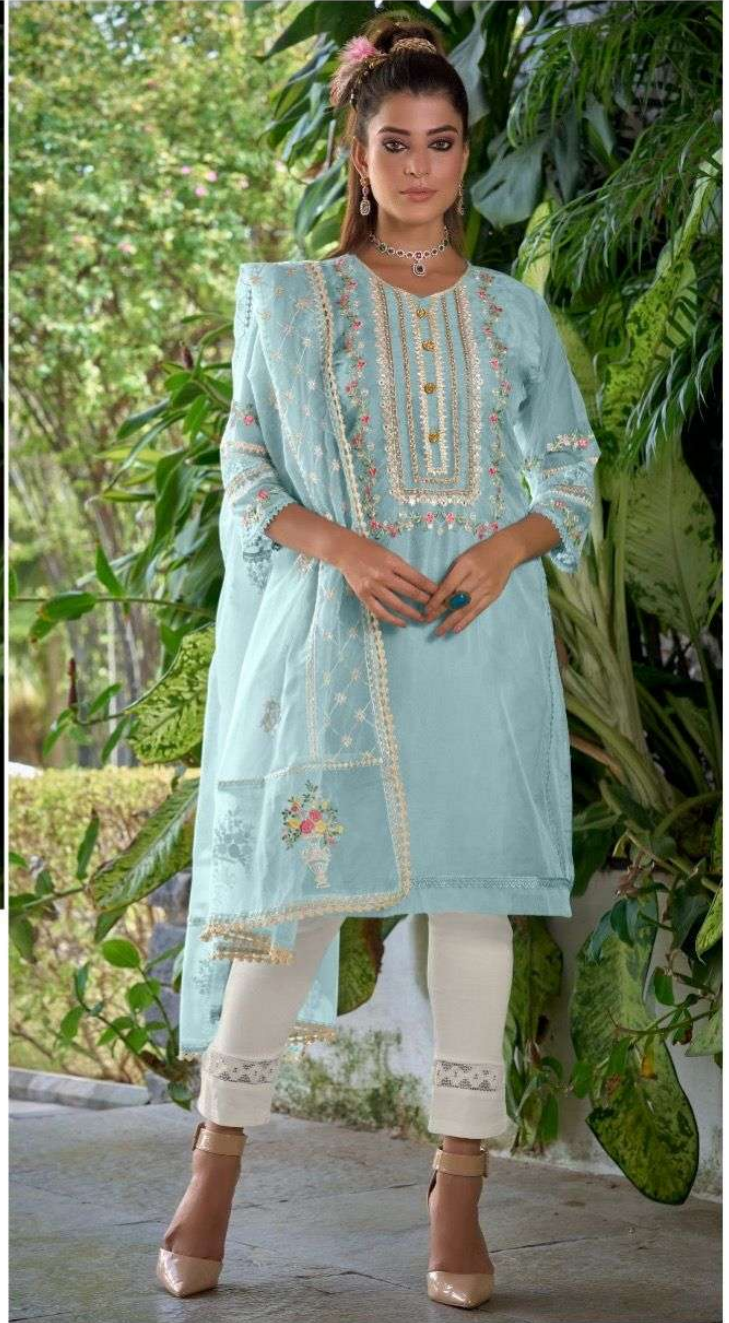

CODE: D-219 A

**READY MADE**  
COLLECTION  
SIZE:- XL

**Care Instructions**

- > Dry clean recommended
- > Do not use any type of bleach or stain removing chemicals.
- > Do not overexpose damp fabrics to strong sunlight.
- > Iron at moderate temperature.

CODE: D-219 A

**READY MADE**  
COLLECTION  
SIZE - XL

INSTRUCTIONS  
▲ □

CODE: D-219 A

**READY MADE**  
COLLECTION  
SIZE:- XL

**Care Instructions**

>Dry clean recommended

>Do not use anytype of bleach or stain removing chemicals.