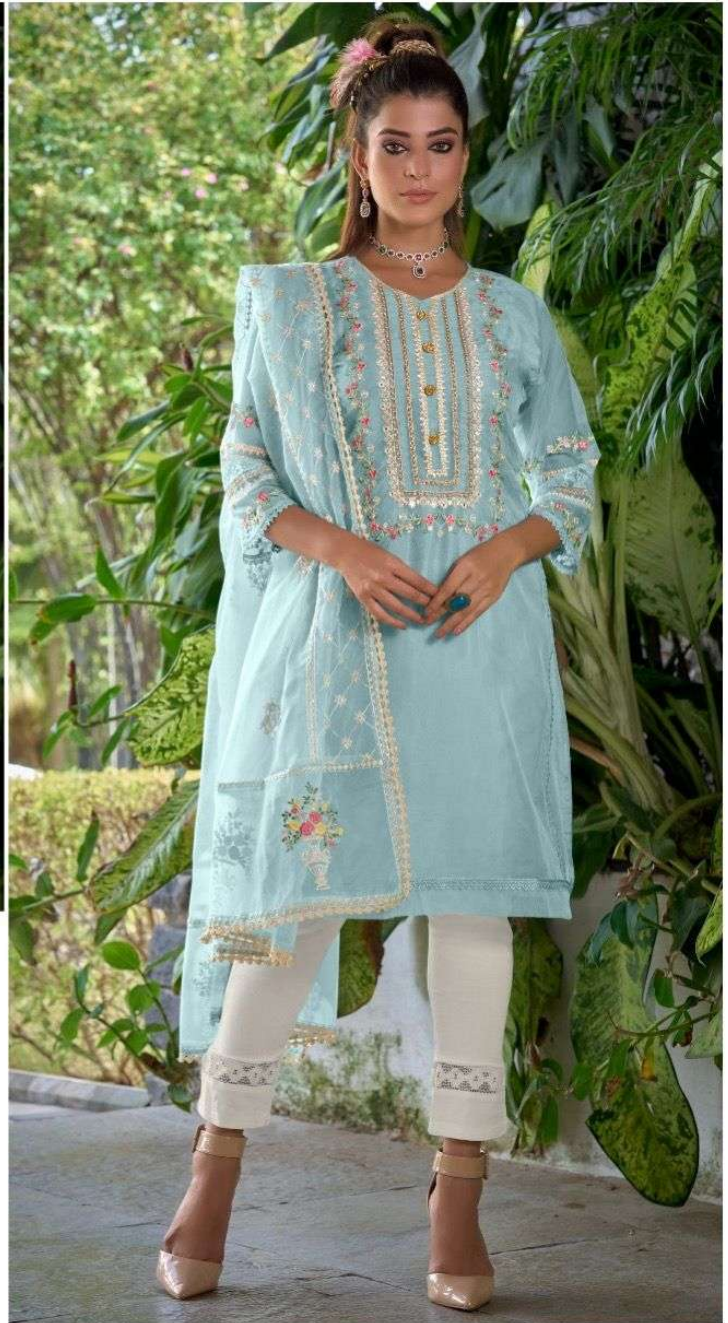

CODE: D-219 A

**READY MADE**  
COLLECTION  
SIZE:- XL

**Care Instructions**

- > Dry clean recommended
- > Do not use any type of bleach or stain removing chemicals.
- > Do not overexpose damp fabrics to strong sunlight.
- > Iron at moderate temperature.