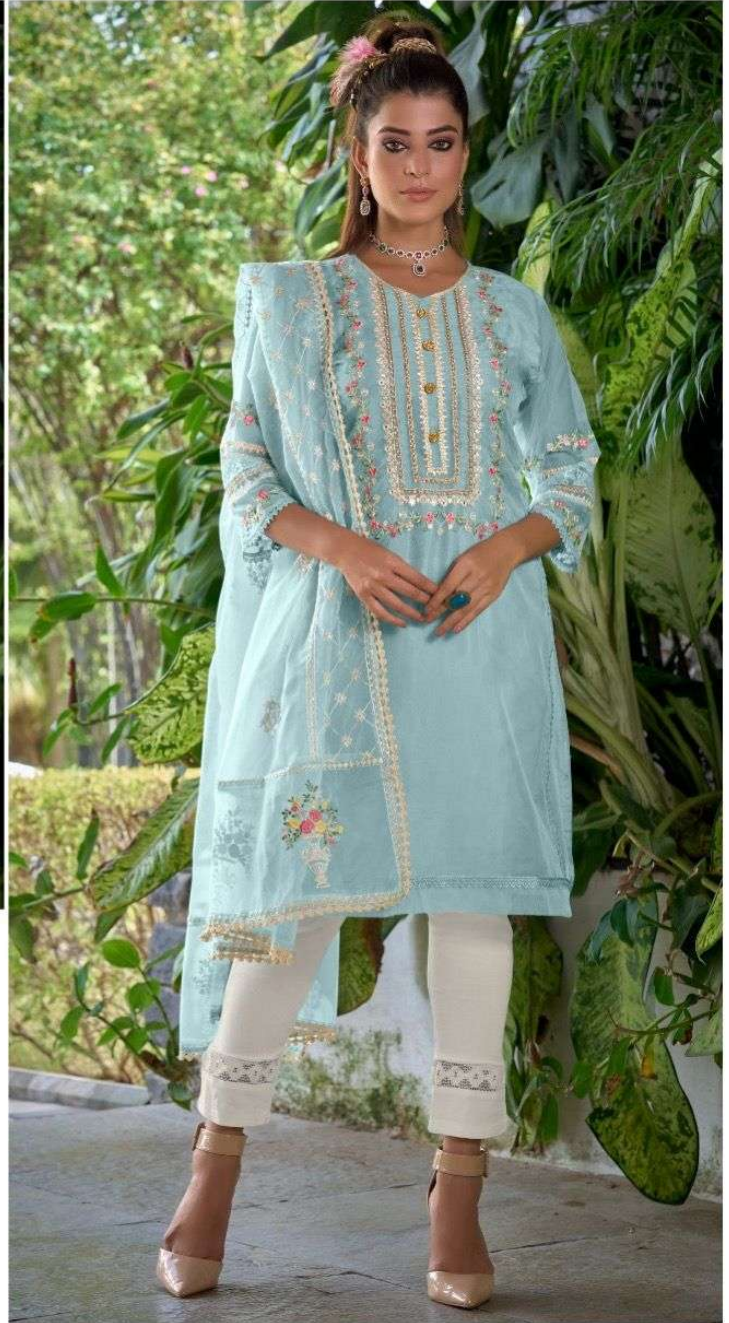

CODE: D-219 A

READY MADE  
COLLECTION  
SIZE - XL

INSTRUCTIONS  
▲ □ ■

CODE: D-219 A

**READY MADE**  
COLLECTION  
SIZE:- XL

**Care Instructions**

- > Dry clean recommended
- > Do not use any type of bleach or stain removing chemicals.
- > Do not overexpose damp fabrics to strong sunlight.
- > Iron at moderate temperature.