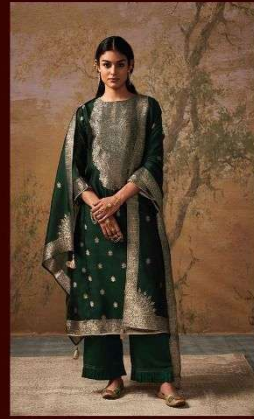

C-1359

Ganga™

C-1360

C-1355

C-1358

C-1356

C-1357

C-1359

C-1360

PRODUCT NAME	<b><i>ATEET</i></b>
D.NO.	C1355 TO C1360
DESCRIPTION	<p><b>TOP</b> PREMIUM BEMBERG SILK WOVEN JACQUARD WITH HAND WORK AND JARI LACE ON DAMAN</p> <p><b>BOTTOM</b> PREMIUM COTTON SATIN SOLID COLOR</p> <p><b>DUPATTA</b> FINEST BEMBERG SILK SOLID WOVEN JACQUARD WITH FOUR SIDE JARI LACE</p>
HSN CODE	<b>540834</b>
WHOLESALE PRICE	<b>2465/- EACH+GST(EXTRA)</b>