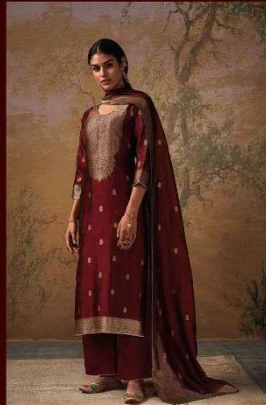

C-1359

Ganga™

C-1360

C-1355

C-1358

C-1356

C-1357

C-1359

C-1360

PRODUCT NAME	<b><i>ATEET</i></b>
D.NO.	C1355 TO C1360
DESCRIPTION	<p><b>TOP</b> PREMIUM BEMBERG SILK WOVEN JACQUARD WITH HAND WORK AND JARI LACE ON DAMAN</p> <p><b>BOTTOM</b> PREMIUM COTTON SATIN SOLID COLOR</p> <p><b>DUPATTA</b> FINEST BEMBERG SILK SOLID WOVEN JACQUARD WITH FOUR SIDE JARI LACE</p>
HSN CODE	<b>540834</b>
WHOLESALE PRICE	<b>2465/- EACH+GST(EXTRA)</b>