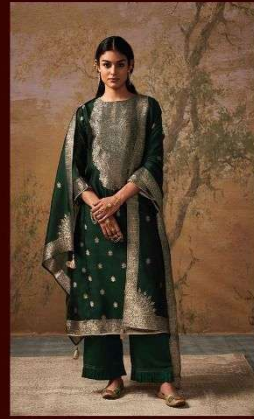

C-1359

Ganga™

C-1360

C-1355

C-1358

C-1356

C-1357

C-1359

C-1360

PRODUCT NAME	<i>ATEET</i>
D.NO.	C1355 TO C1360
DESCRIPTION	<p>TOP PREMIUM BEMBERG SILK WOVEN JACQUARD WITH HAND WORK AND JARI LACE ON DAMAN</p> <p>BOTTOM PREMIUM COTTON SATIN SOLID COLOR</p> <p>DUPATTA FINEST BEMBERG SILK SOLID WOVEN JACQUARD WITH FOUR SIDE JARI LACE</p>
HSN CODE	540834
WHOLESALE PRICE	2465/- EACH+GST(EXTRA)