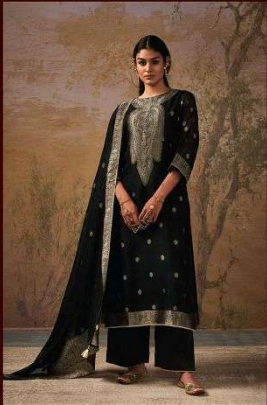

C-1359

Ganga™

C-1360

C-1355

C-1358

C-1356

C-1357

C-1359

C-1360

PRODUCT NAME	<i>ATEET</i>
D.NO.	C1355 TO C1360
DESCRIPTION	<p>TOP PREMIUM BEMBERG SILK WOVEN JACQUARD WITH HAND WORK AND JARI LACE ON DAMAN</p> <p>BOTTOM PREMIUM COTTON SATIN SOLID COLOR</p> <p>DUPATTA FINEST BEMBERG SILK SOLID WOVEN JACQUARD WITH FOUR SIDE JARI LACE</p>
HSN CODE	540834
WHOLESALE PRICE	2465/- EACH+GST(EXTRA)