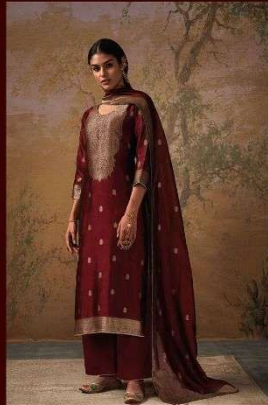

C-1359

Ganga™

C-1360

C-1355

C-1358

C-1356

C-1357

C-1359

C-1360

PRODUCT NAME	<i>ATEET</i>
D.NO.	C1355 TO C1360
DESCRIPTION	<p>TOP PREMIUM BEMBERG SILK WOVEN JACQUARD WITH HAND WORK AND JARI LACE ON DAMAN</p> <p>BOTTOM PREMIUM COTTON SATIN SOLID COLOR</p> <p>DUPATTA FINEST BEMBERG SILK SOLID WOVEN JACQUARD WITH FOUR SIDE JARI LACE</p>
HSN CODE	540834
WHOLESALE PRICE	2465/- EACH+GST(EXTRA)