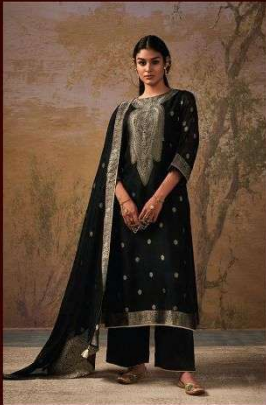

C-1359

Ganga™

C-1360

C-1355

C-1358

C-1356

C-1357

C-1359

C-1360

PRODUCT NAME	<b><i>ATEET</i></b>
D.NO.	C1355 TO C1360
DESCRIPTION	<p><b>TOP</b> PREMIUM BEMBERG SILK WOVEN JACQUARD WITH HAND WORK AND JARI LACE ON DAMAN</p> <p><b>BOTTOM</b> PREMIUM COTTON SATIN SOLID COLOR</p> <p><b>DUPATTA</b> FINEST BEMBERG SILK SOLID WOVEN JACQUARD WITH FOUR SIDE JARI LACE</p>
HSN CODE	<b>540834</b>
WHOLESALE PRICE	<b>2465/- EACH+GST(EXTRA)</b>