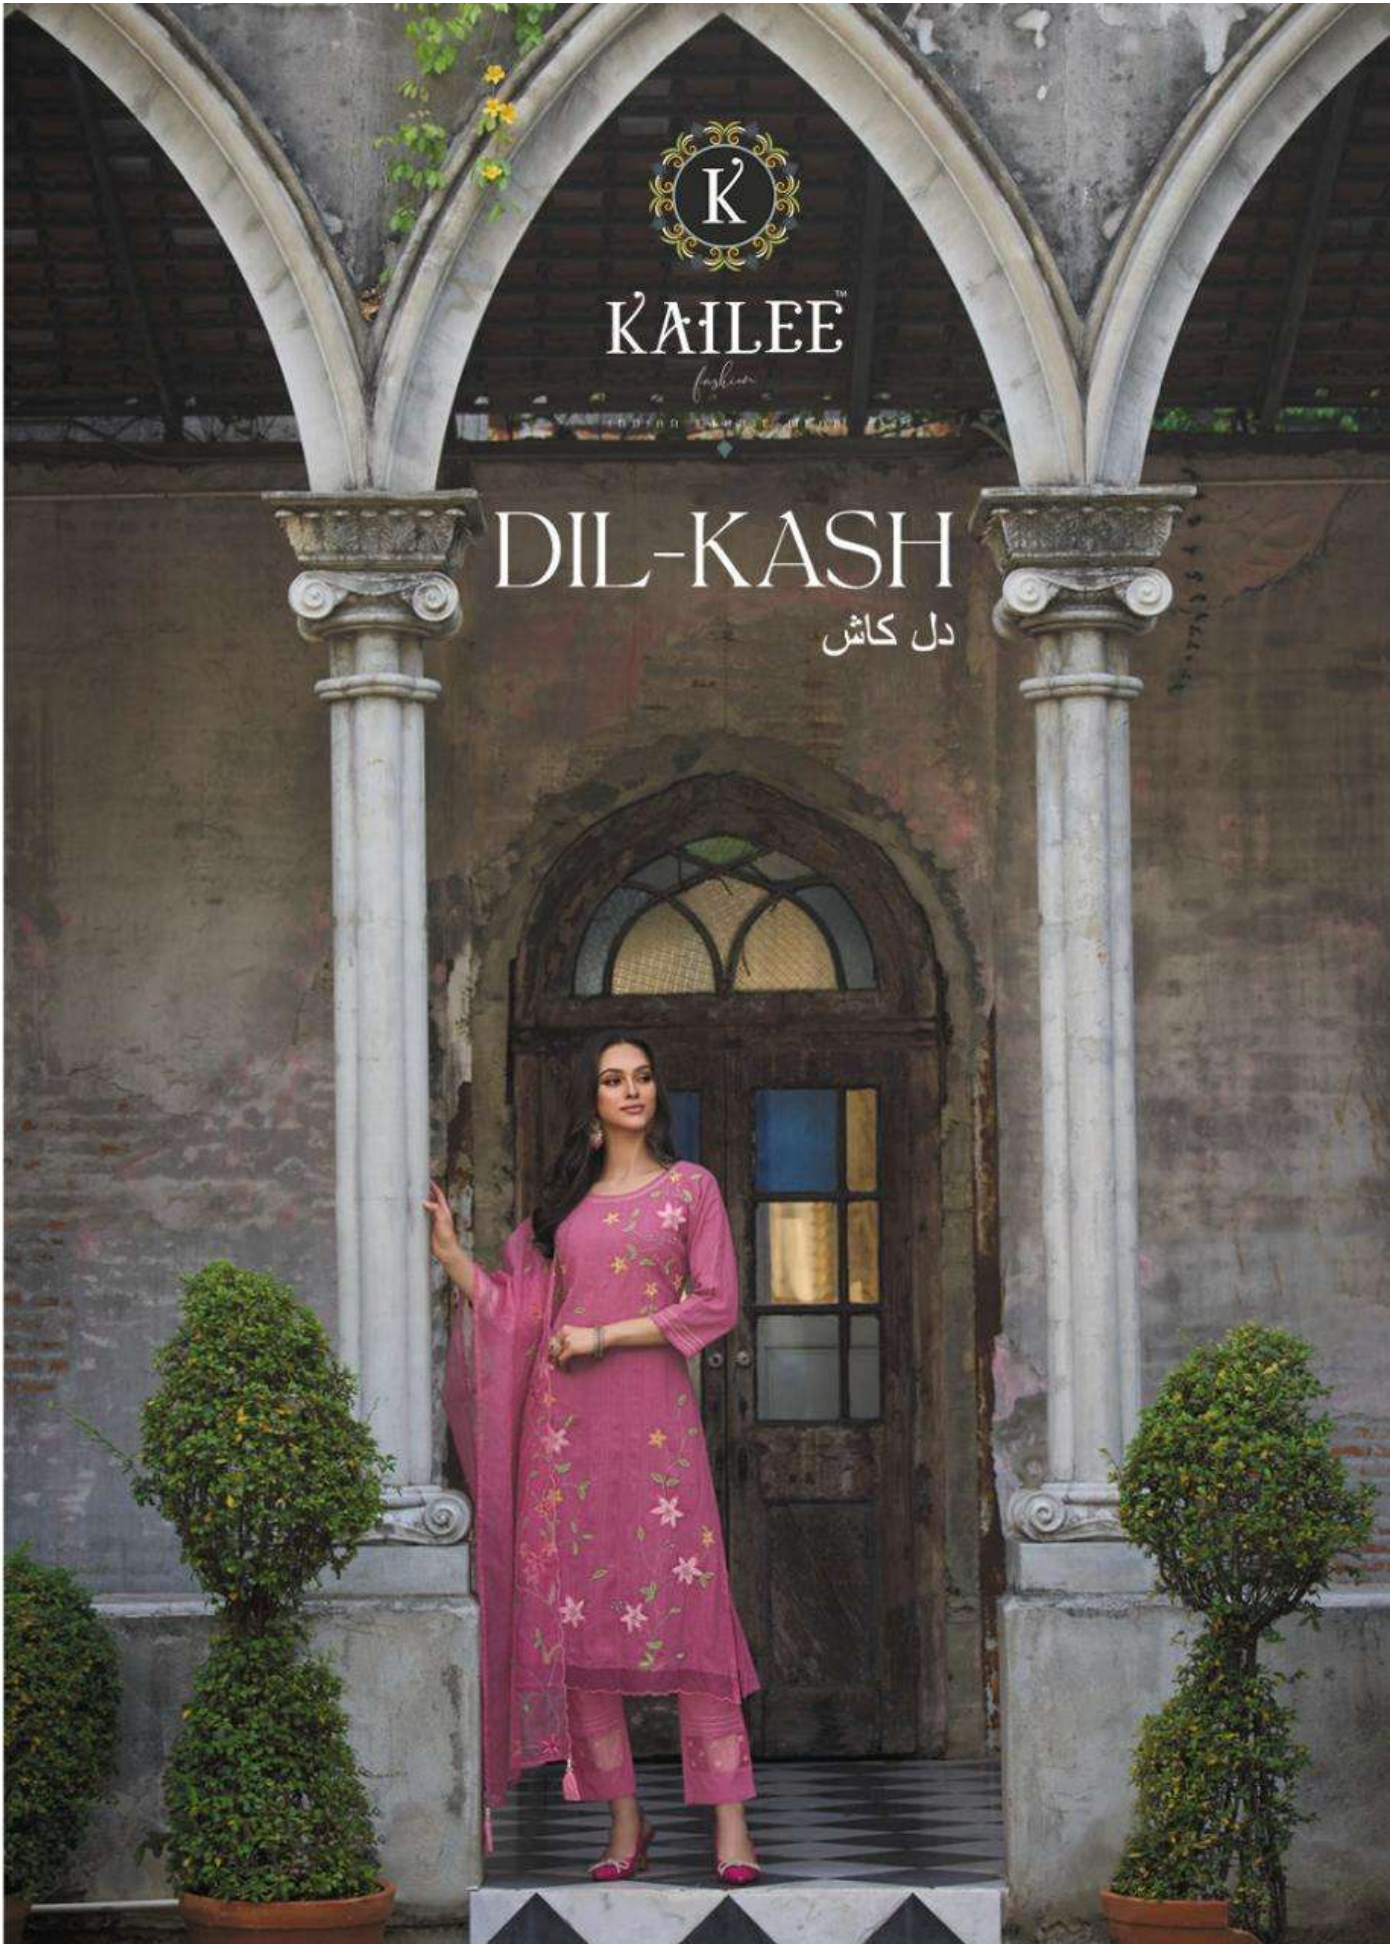

KAILEE™

*fashion*

INDIAN ETHNIC WEAR

40506

KAILEE™

*fashion*

DIL-KASH

دل کاش

KAILEE

*fashion*

TRIKERU L'ESTRÉE MÈRE

KAILEE™

INDIAN CLOTHING BRAND

40502

KAILEE™

*fashion*