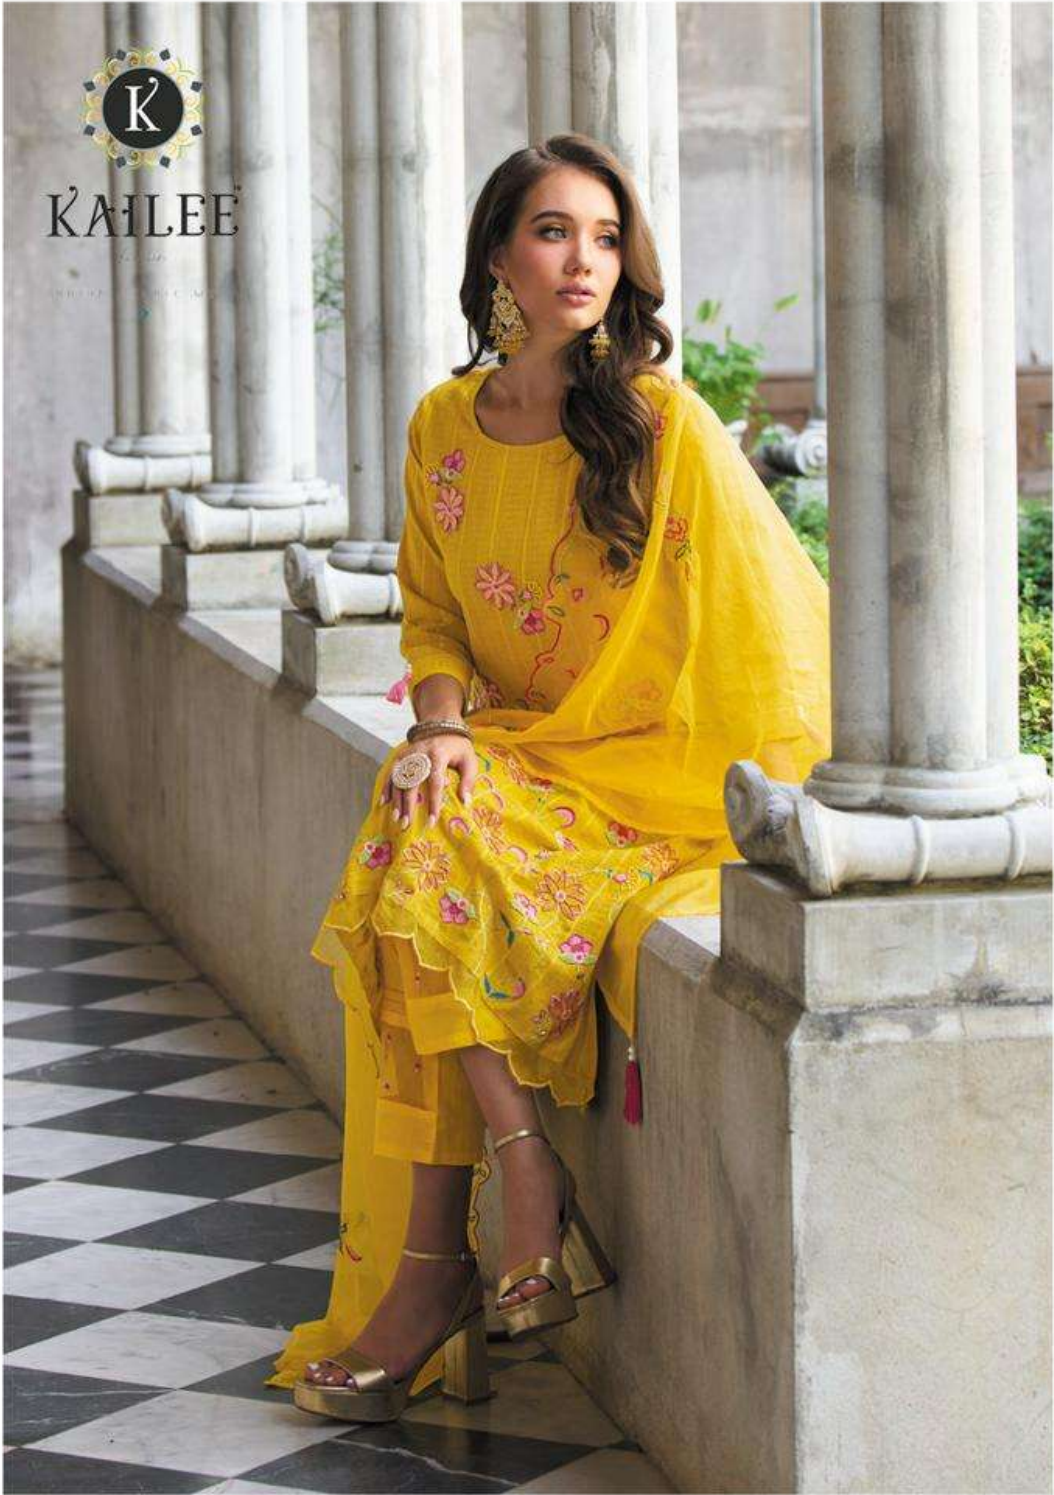

KAILEE™

*fashion*

INDIAN ETHNIC WEAR

40506

KAILEE™

*fashion*

DIL-KASH

دل کاش

40505

40501

40502

40505

40506

40503

40504

  
KAILEE  
*fashion*  
PREMIUM QUALITY GARMENTS  
DIL-KASH  
دل کاش

KAILEE

*fashion*

TRIKER L'ETRE MEER

40502

KAILEE™

*fashion*

INDIAN ETHNIC WEAR

  
**KAILEE**<sup>™</sup>  
*fashion*  
SINCE 1988 • 100% COTTON