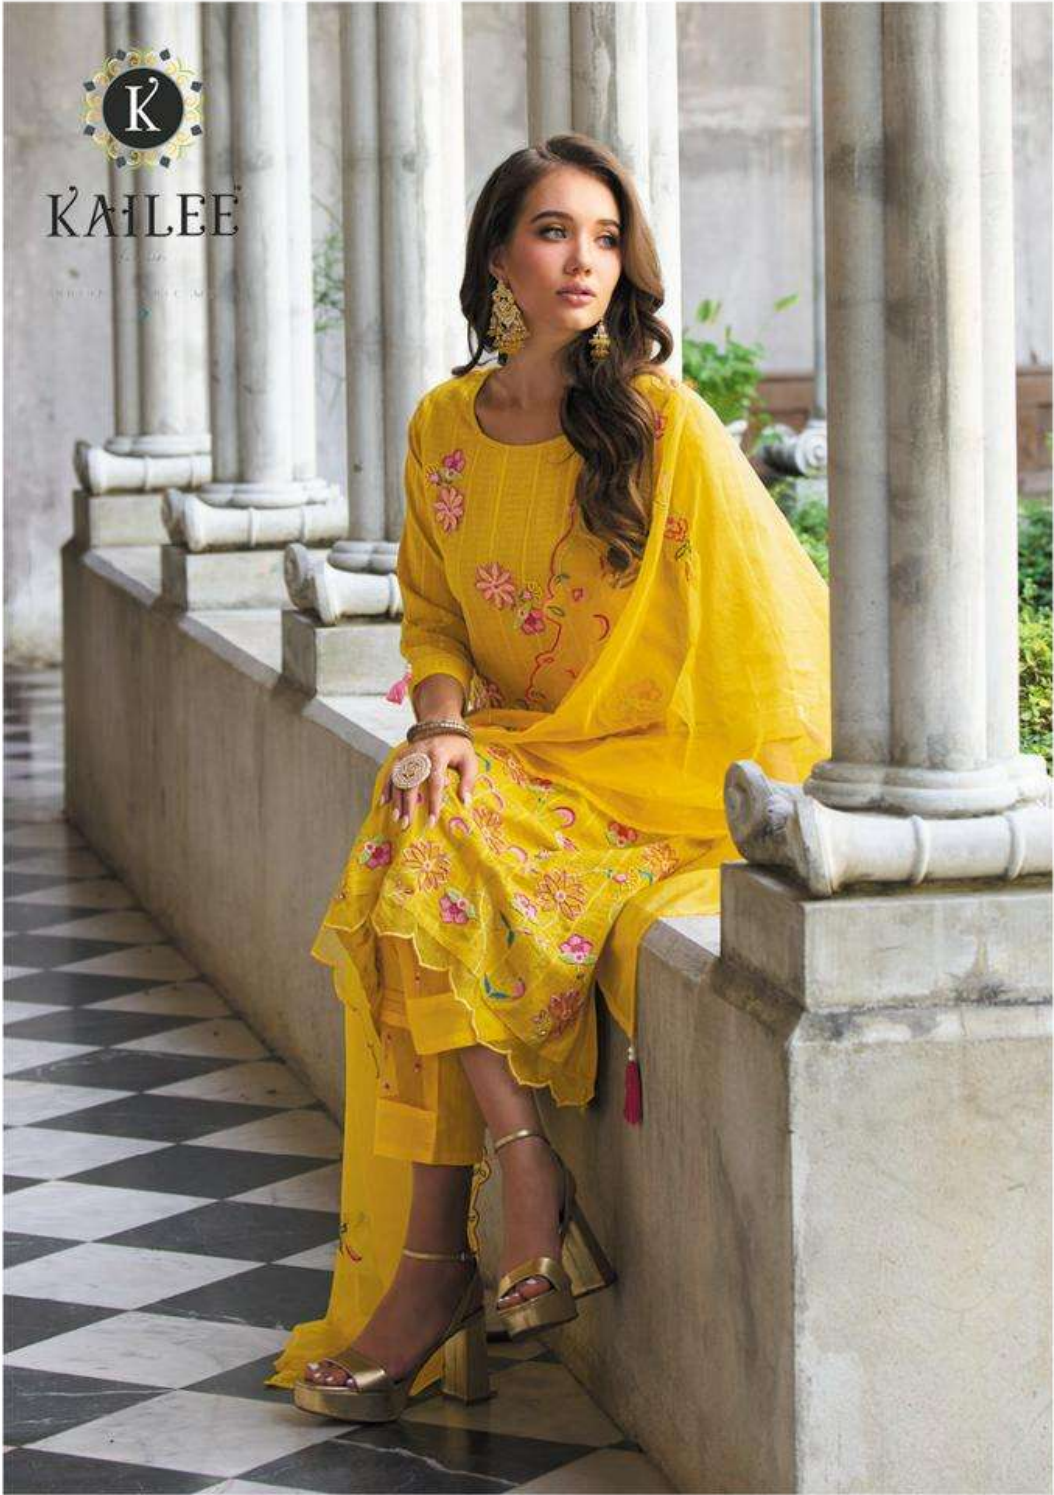

KAILEE™

*fashion*

INDIAN ETHNIC WEAR

40506

KAILEE™

*fashion*

DIL-KASH

دل کاش

40505

40501

40502

40505

40506

40503

40504

  
KAILEE  
*fashion*  
PREMIUM QUALITY GARMENTS  
DIL-KASH  
دل کاش