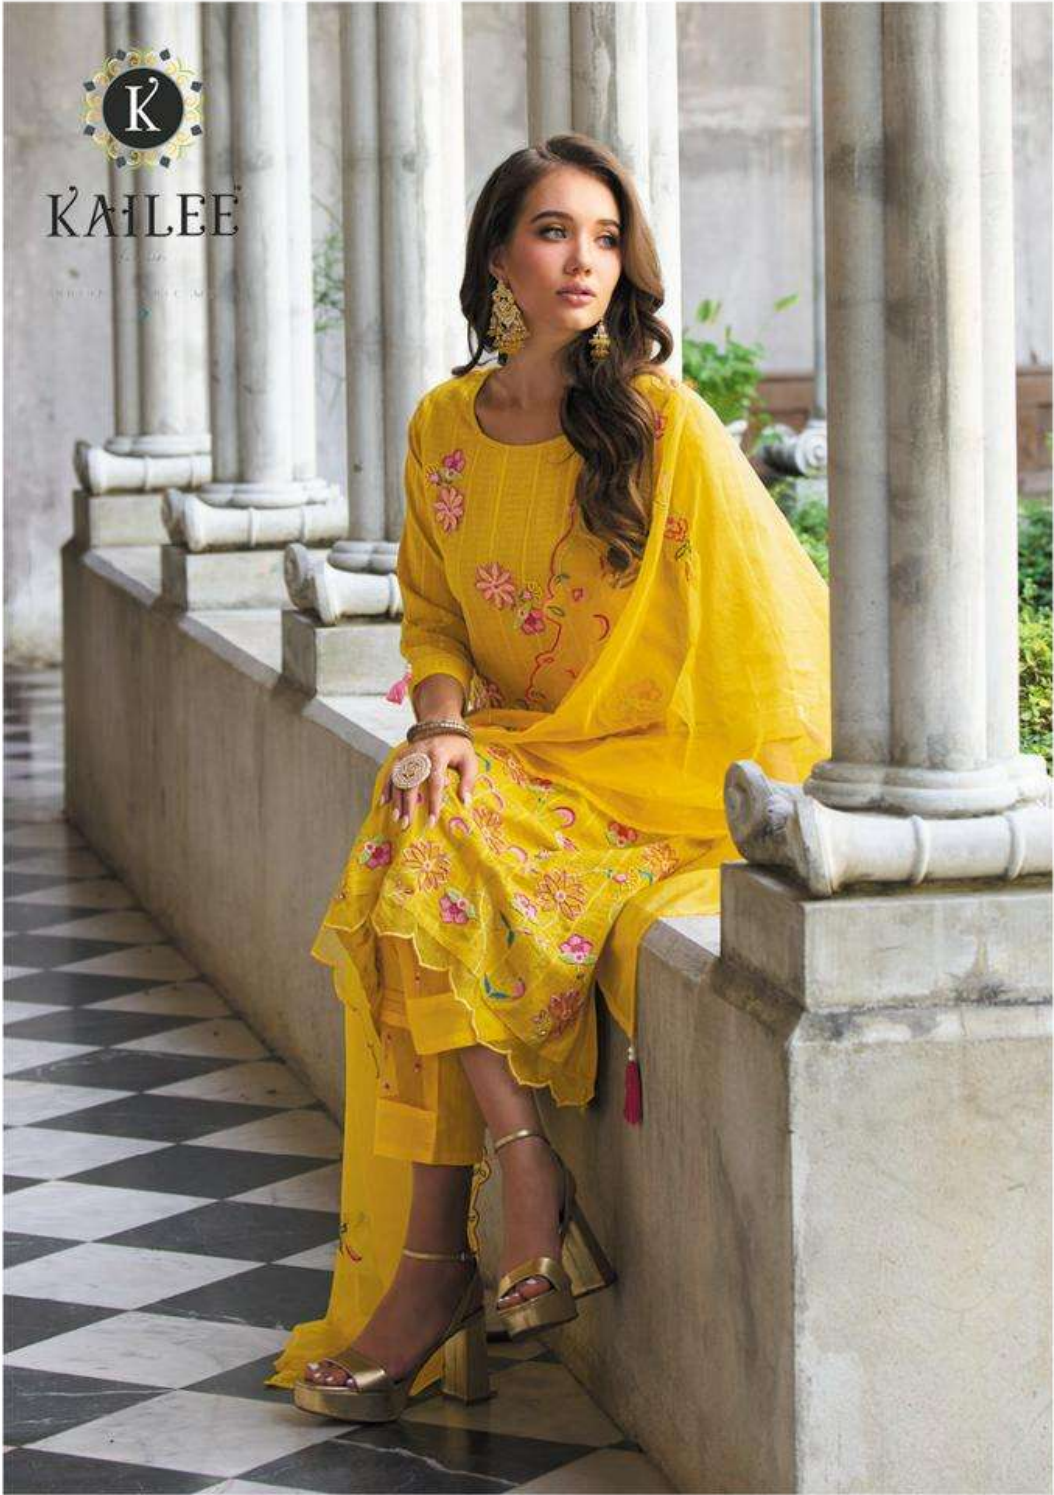

KAILEE™

fashion

INDIAN ETHNIC WEAR

40506

KAILEE™

fashion

DIL-KASH

دل کاش

40505

40501

40502

40505

40506

40503

40504

KAILEE
fashion
PREMIUM QUALITY GARMENTS
DIL-KASH
دل کاش

KAILEE

fashion

TRIKERU L'ESTRÉE M'CHER

40502

KAILEE™

fashion

INDIAN ETHNIC WEAR

KAILEE[™]
fashion
SINCE 1988 • 100% COTTON