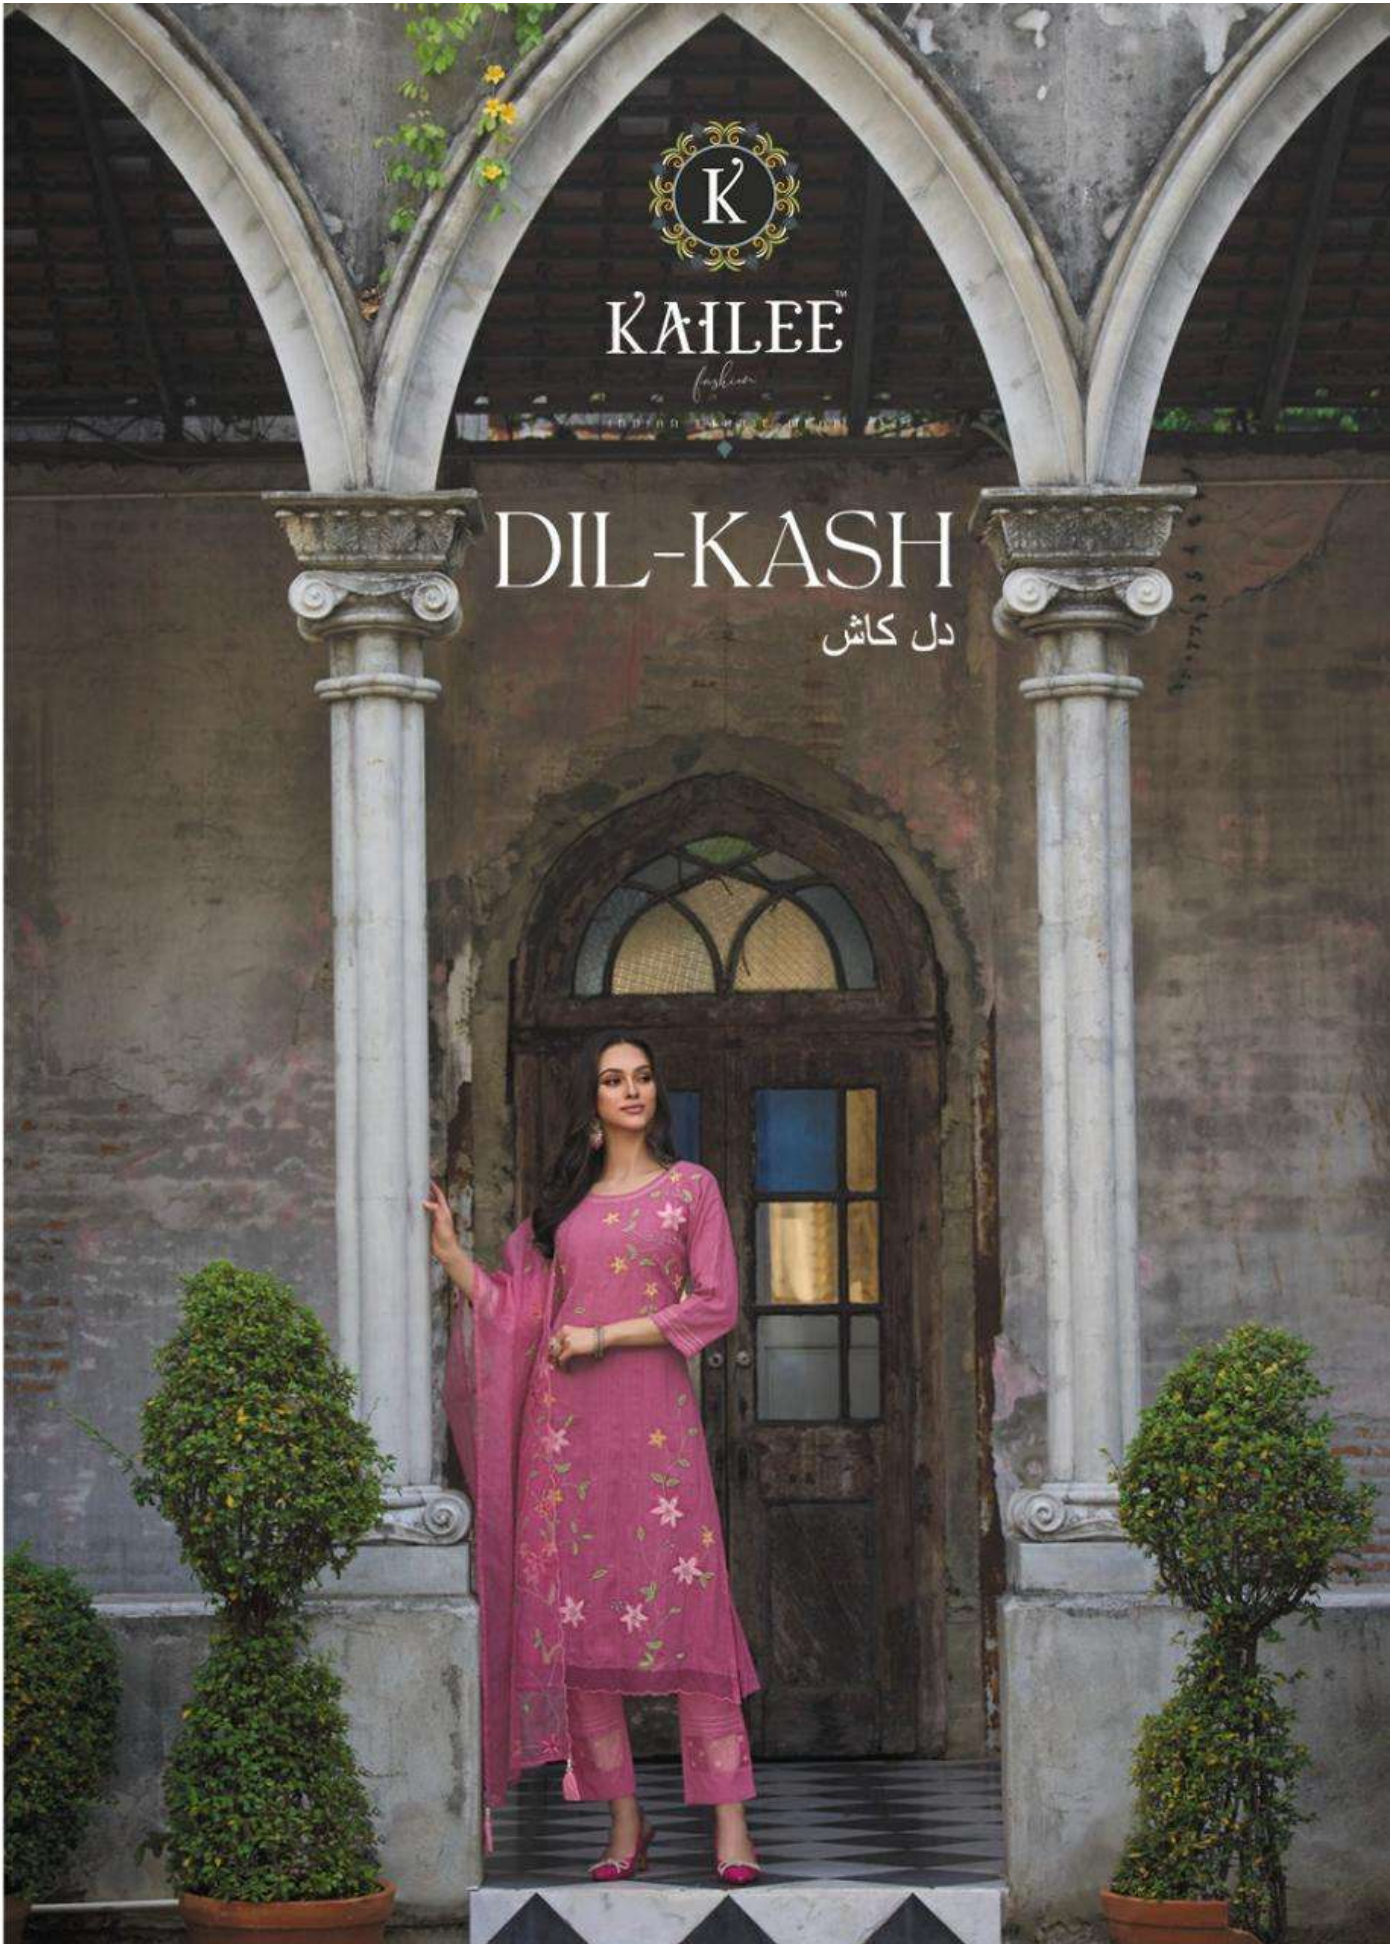

KAILEE™

*fashion*

INDIAN ETHNIC WEAR

40506

KAILEE™

*fashion*

DIL-KASH

دل کاش