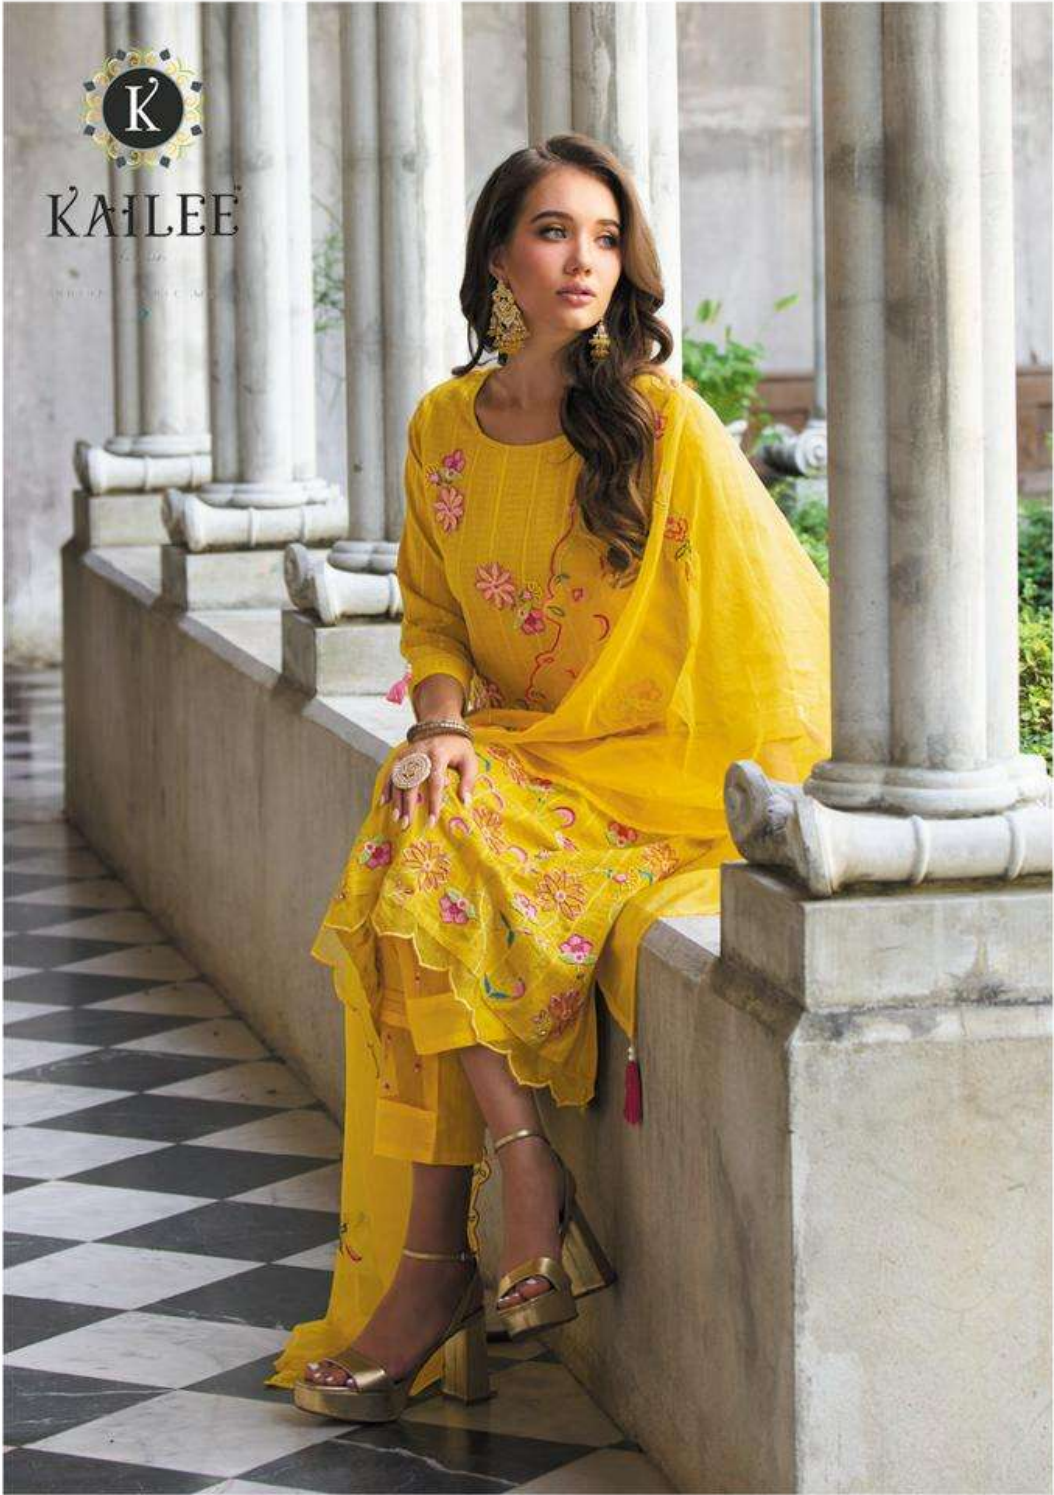

KAILEE™

fashion

INDIAN ETHNIC WEAR

40506

KAILEE™

fashion

DIL-KASH

دل کاش

40505

40501

40502

40505

40506

40503

40504

KAILEE
fashion
PREMIUM QUALITY GARMENTS
DIL-KASH
دل کاش

KAILEE

fashion

TRIKERU L'ESTATE M'ESTER

40502

KAILEE™

fashion

INDIAN ETHNIC WEAR

KAILEE[™]
fashion
LONDON • LONDON • LONDON