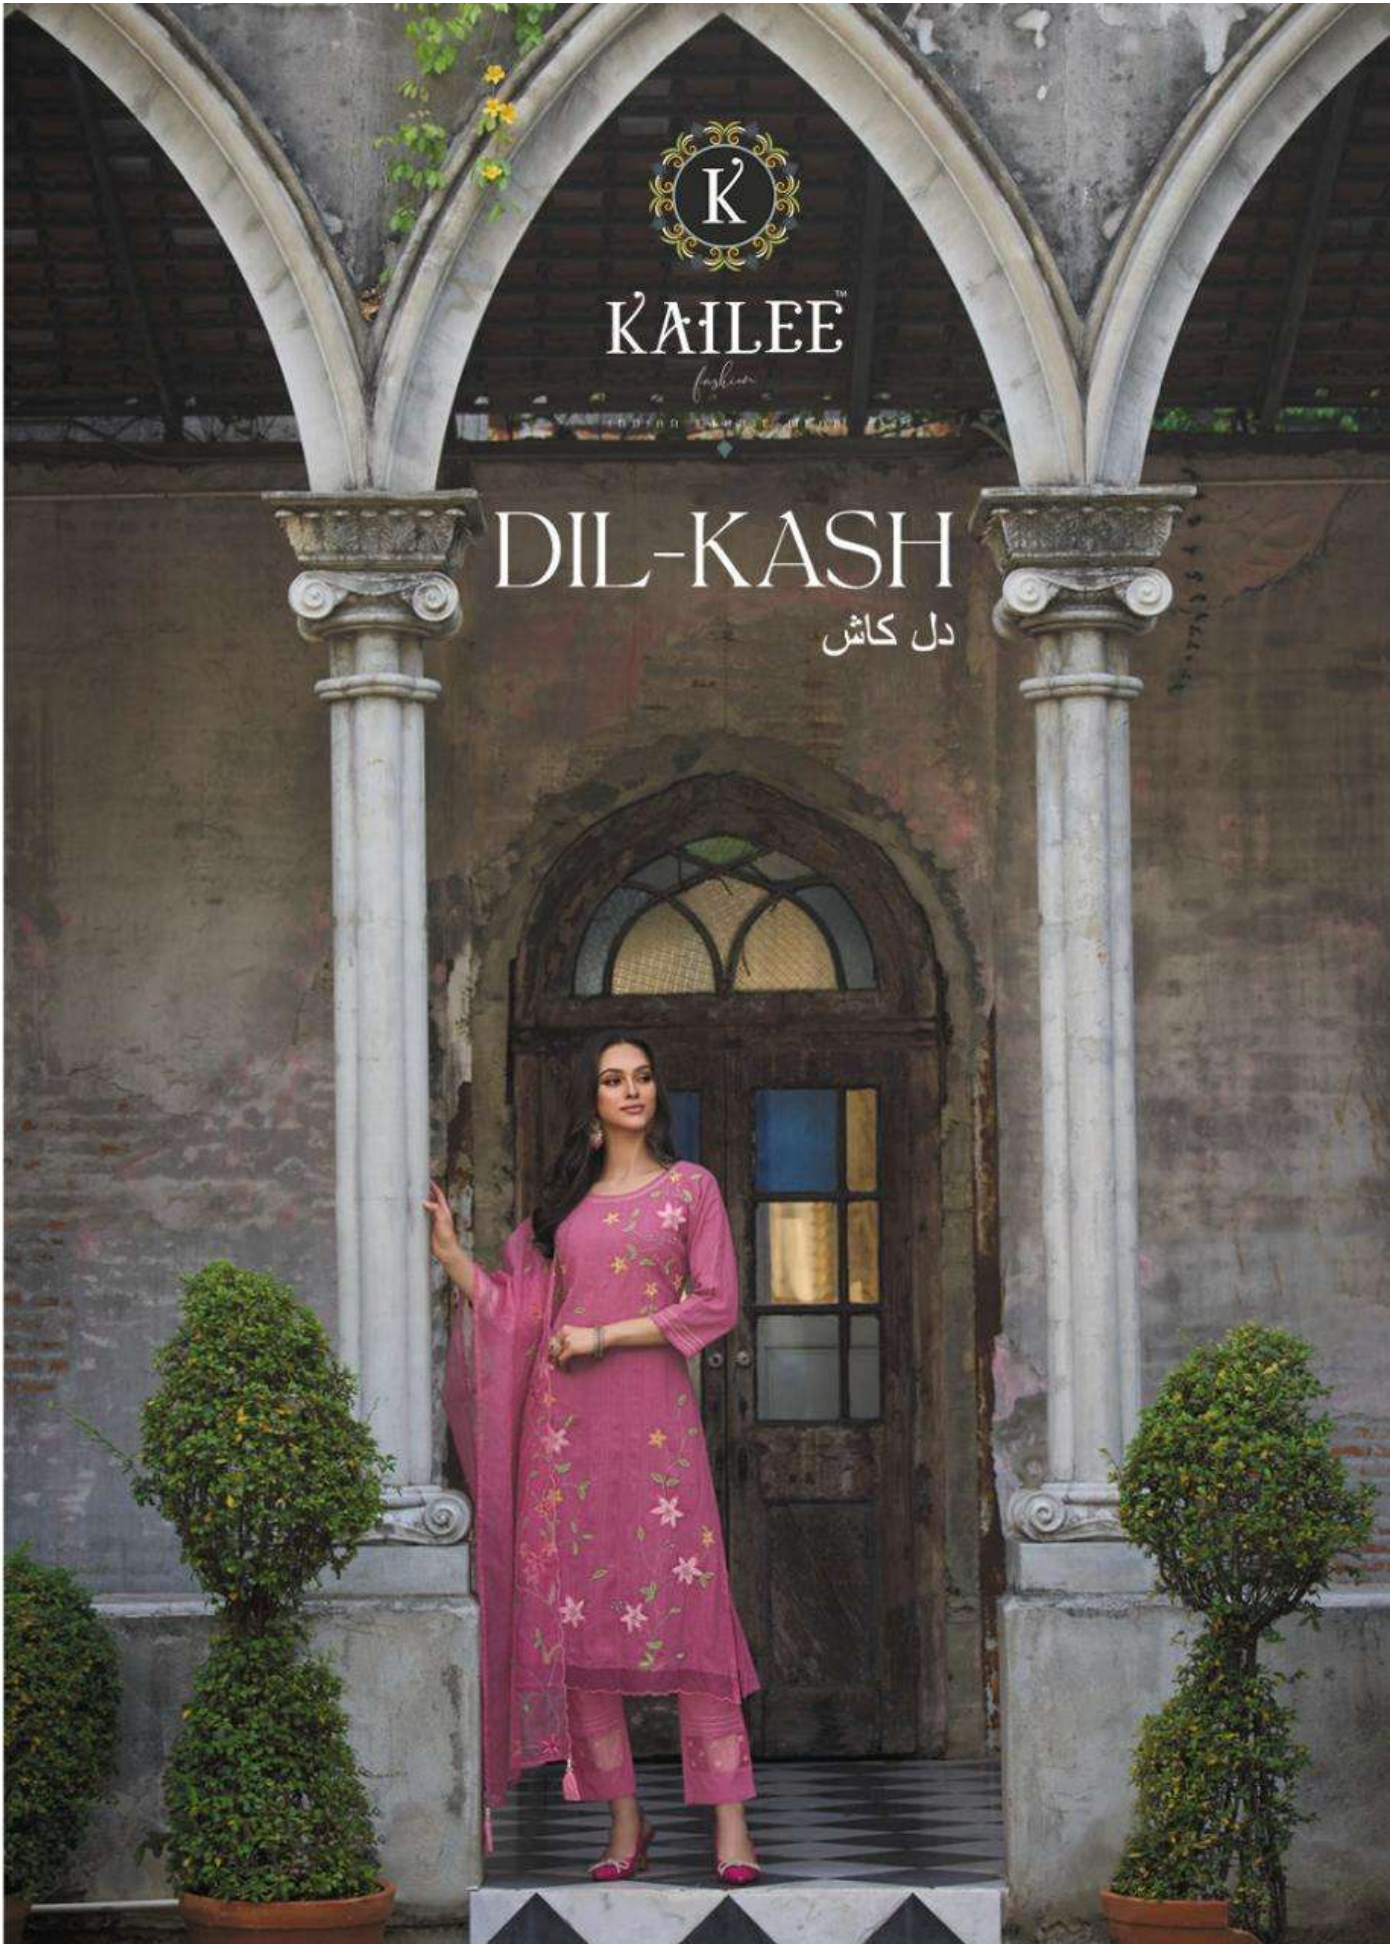

KAILEE™

*fashion*

INDIAN ETHNIC WEAR

40506

KAILEE™

*fashion*

DIL-KASH

دل کاش

KAILEE

*fashion*

TRIKER L'ETRE MEER

40502

KAILEE™

*fashion*

INDIAN ETHNIC WEAR

  
**KAILEE**<sup>™</sup>  
*fashion*  
SINCE 1988 • 100% COTTON