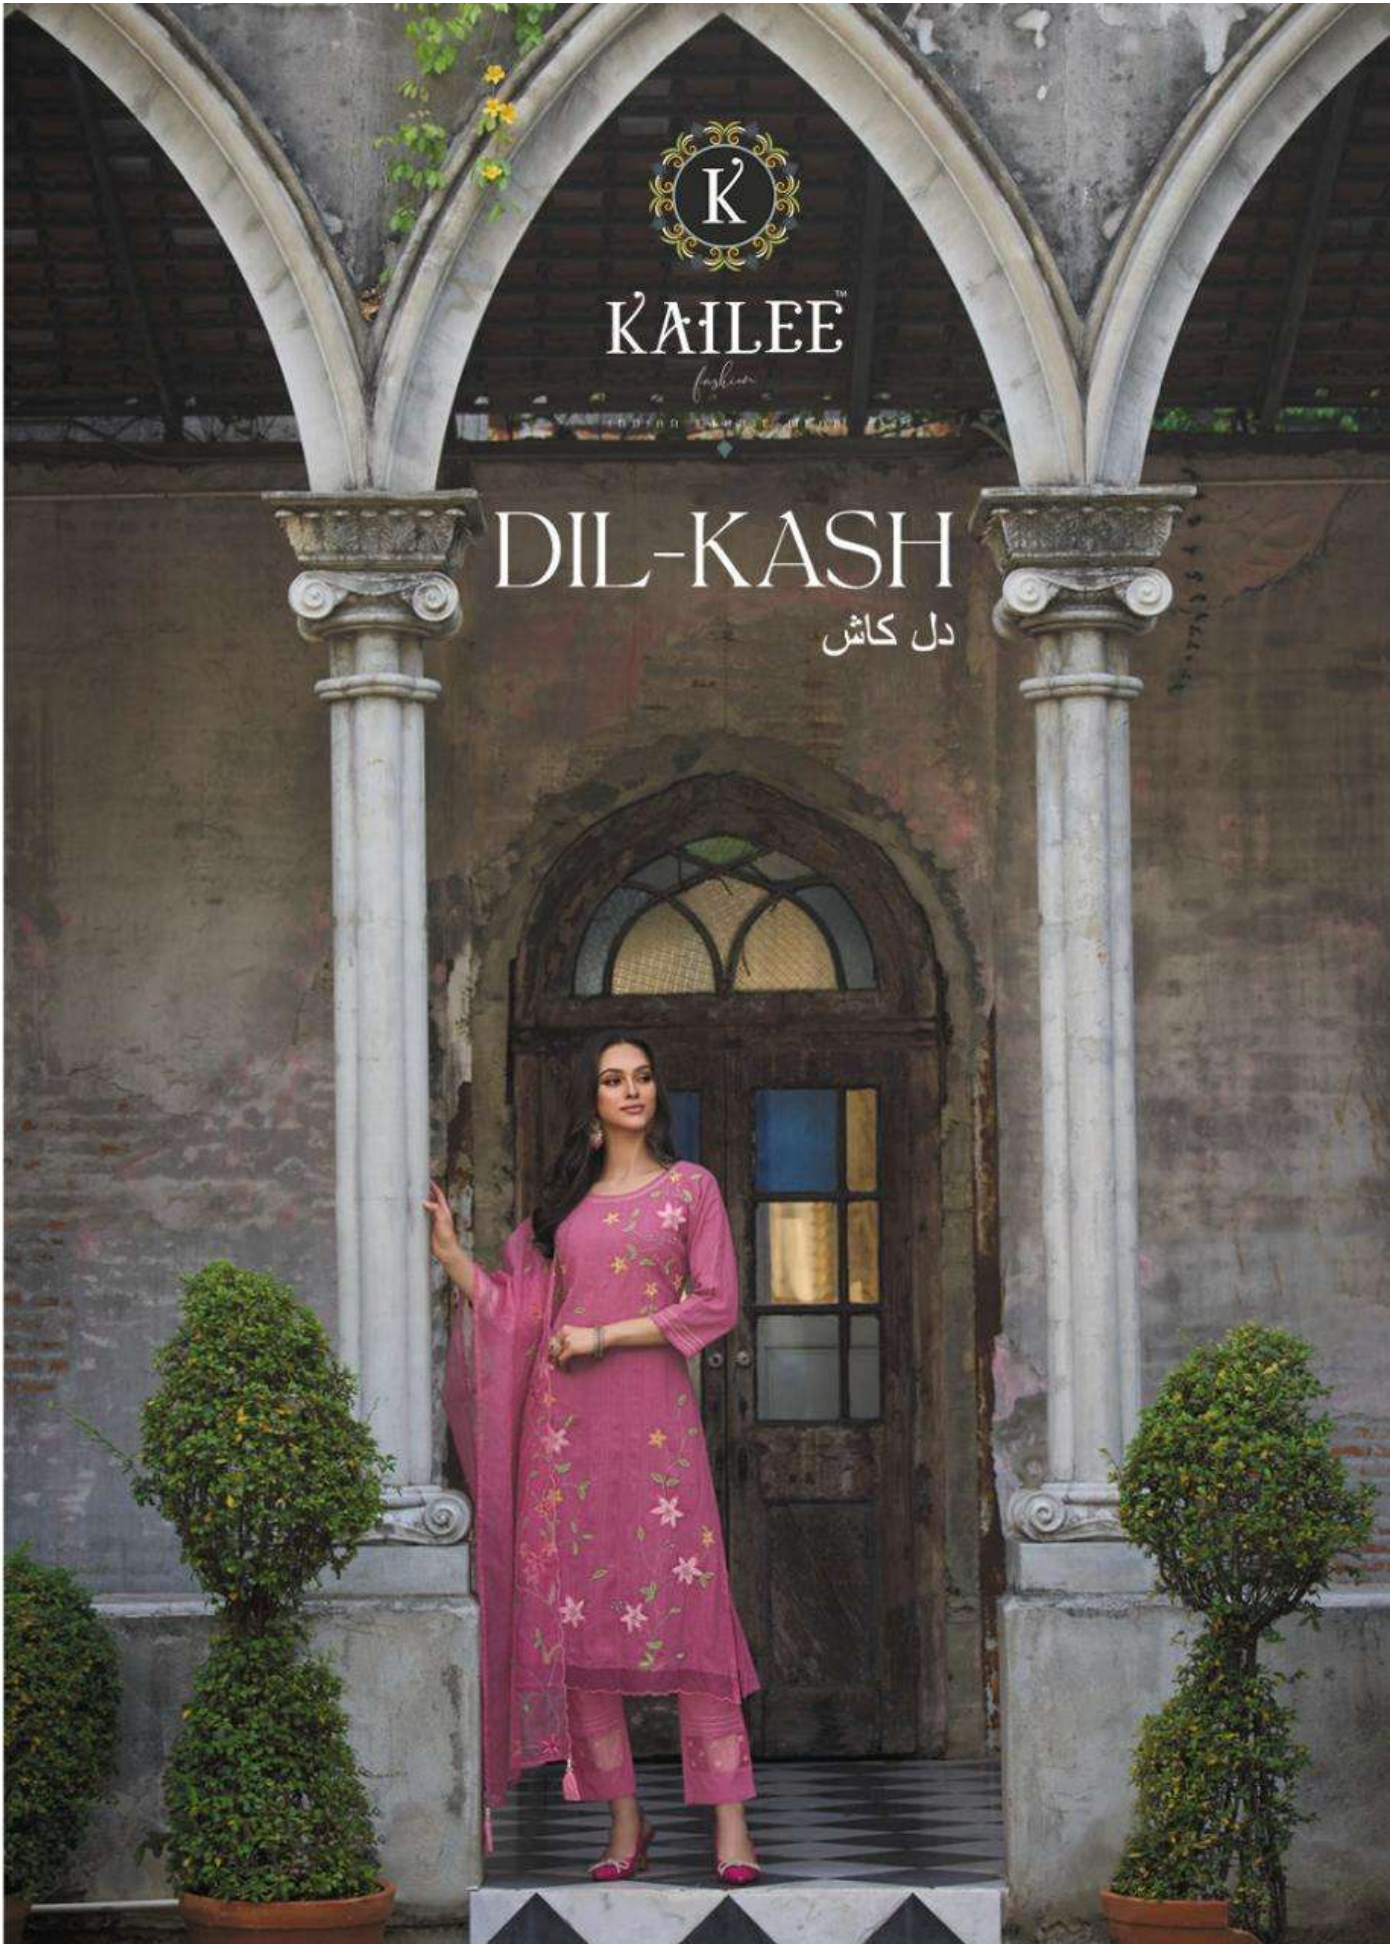

KAILEE™

fashion

INDIAN ETHNIC WEAR

40506

KAILEE™

fashion

DIL-KASH

دل کاش

KAILEE

DESIGNER

40505

40501

40502

40505

40506

40503