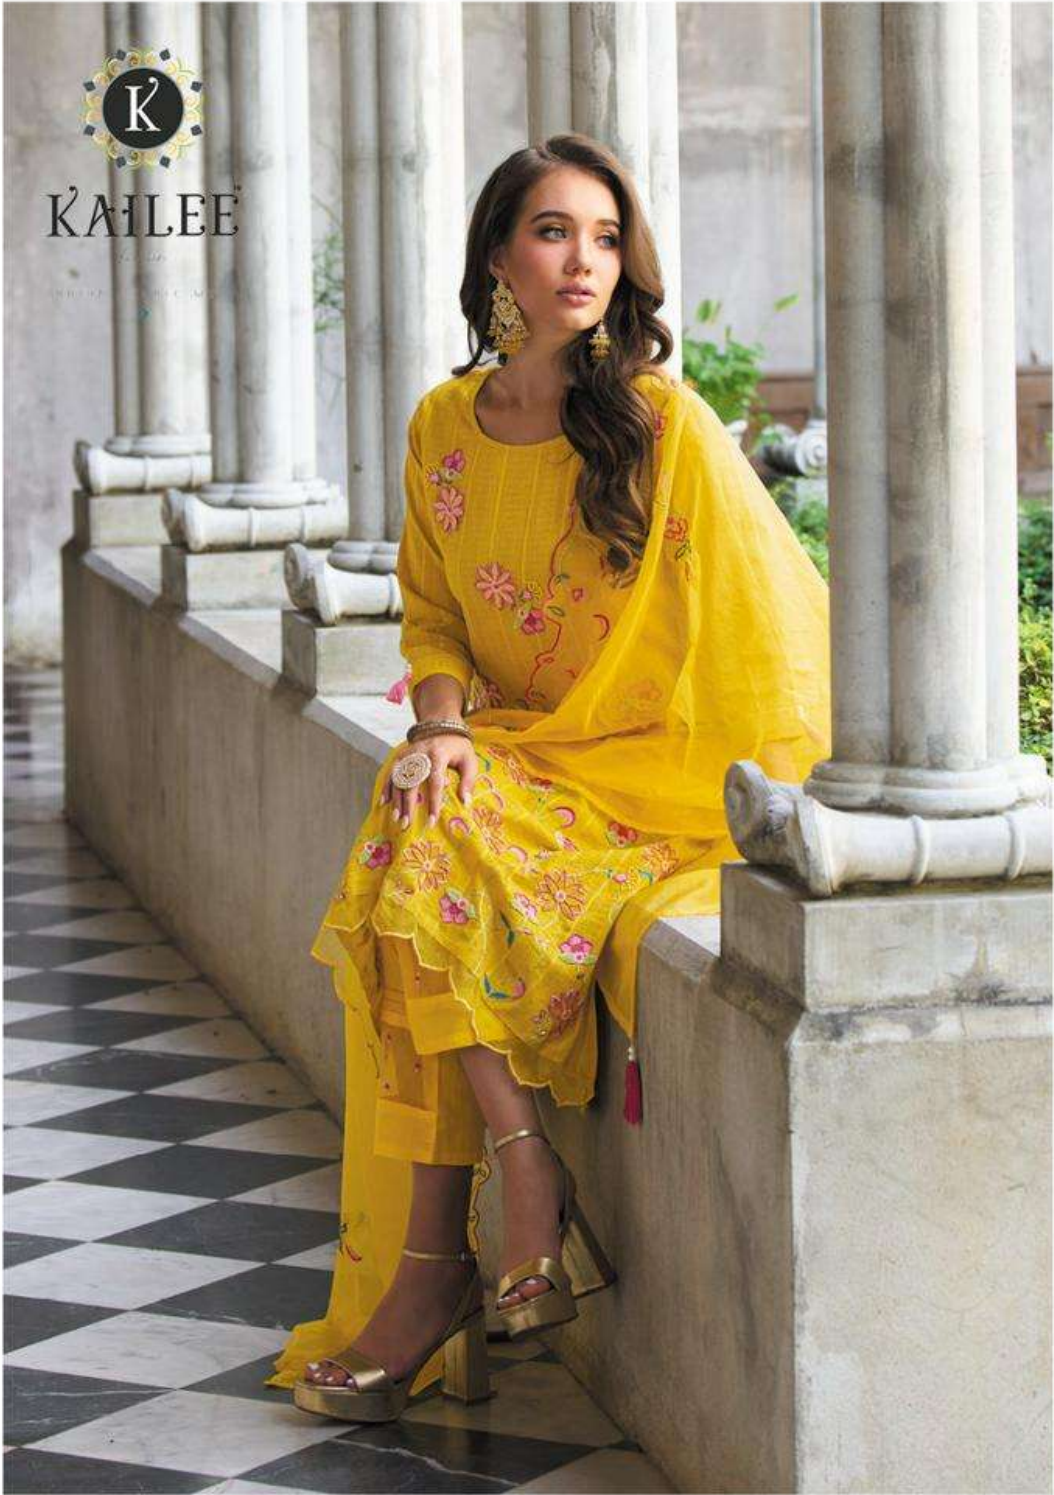

KAILEE™

fashion

INDIAN ETHNIC WEAR

40506

KAILEE™

fashion

DIL-KASH

دل کاش

40505

40501

40502

40505

40506

40503

40504

KAILEE
fashion
PREMIUM QUALITY GARMENTS
DIL-KASH
دل کاش

KAILEE

fashion

TRIKER KURTA SARI

40502

KAILEE™

fashion

INDIAN ETHNIC WEAR

KAILEE[™]
fashion
SINCE 1988 • 100% COTTON