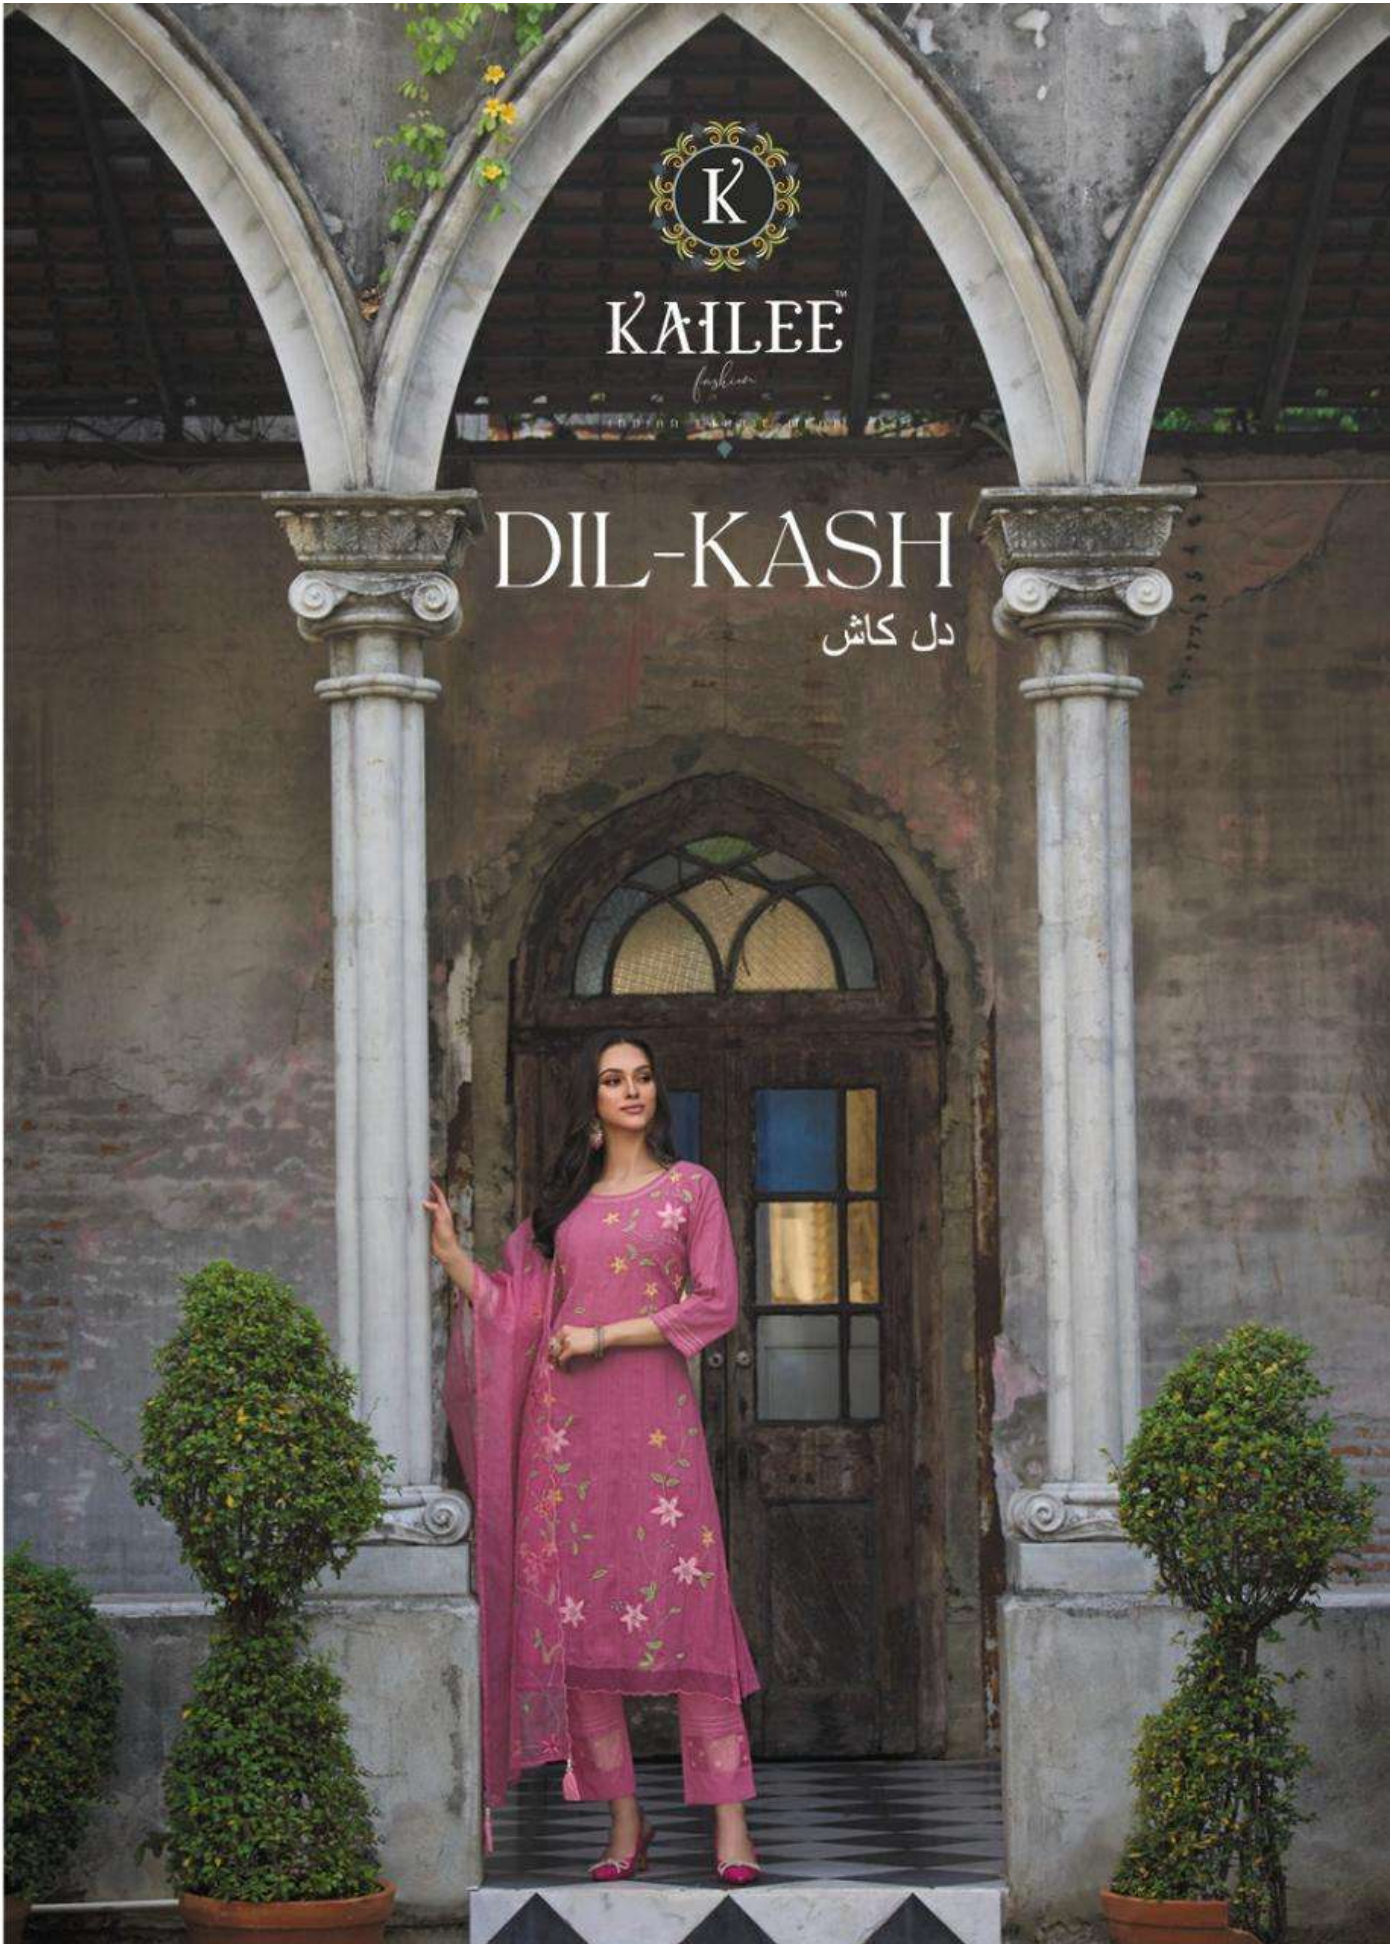

KAILEE™

fashion

INDIAN ETHNIC WEAR

40506

KAILEE™

fashion

DIL-KASH

دل کاش

KAILEE

fashion

TRIKERU L'ESTRÉE M'CHER

40502

KAILEE™

fashion

INDIAN ETHNIC WEAR

KAILEE[™]
fashion
SINCE 1988 • 100% COTTON