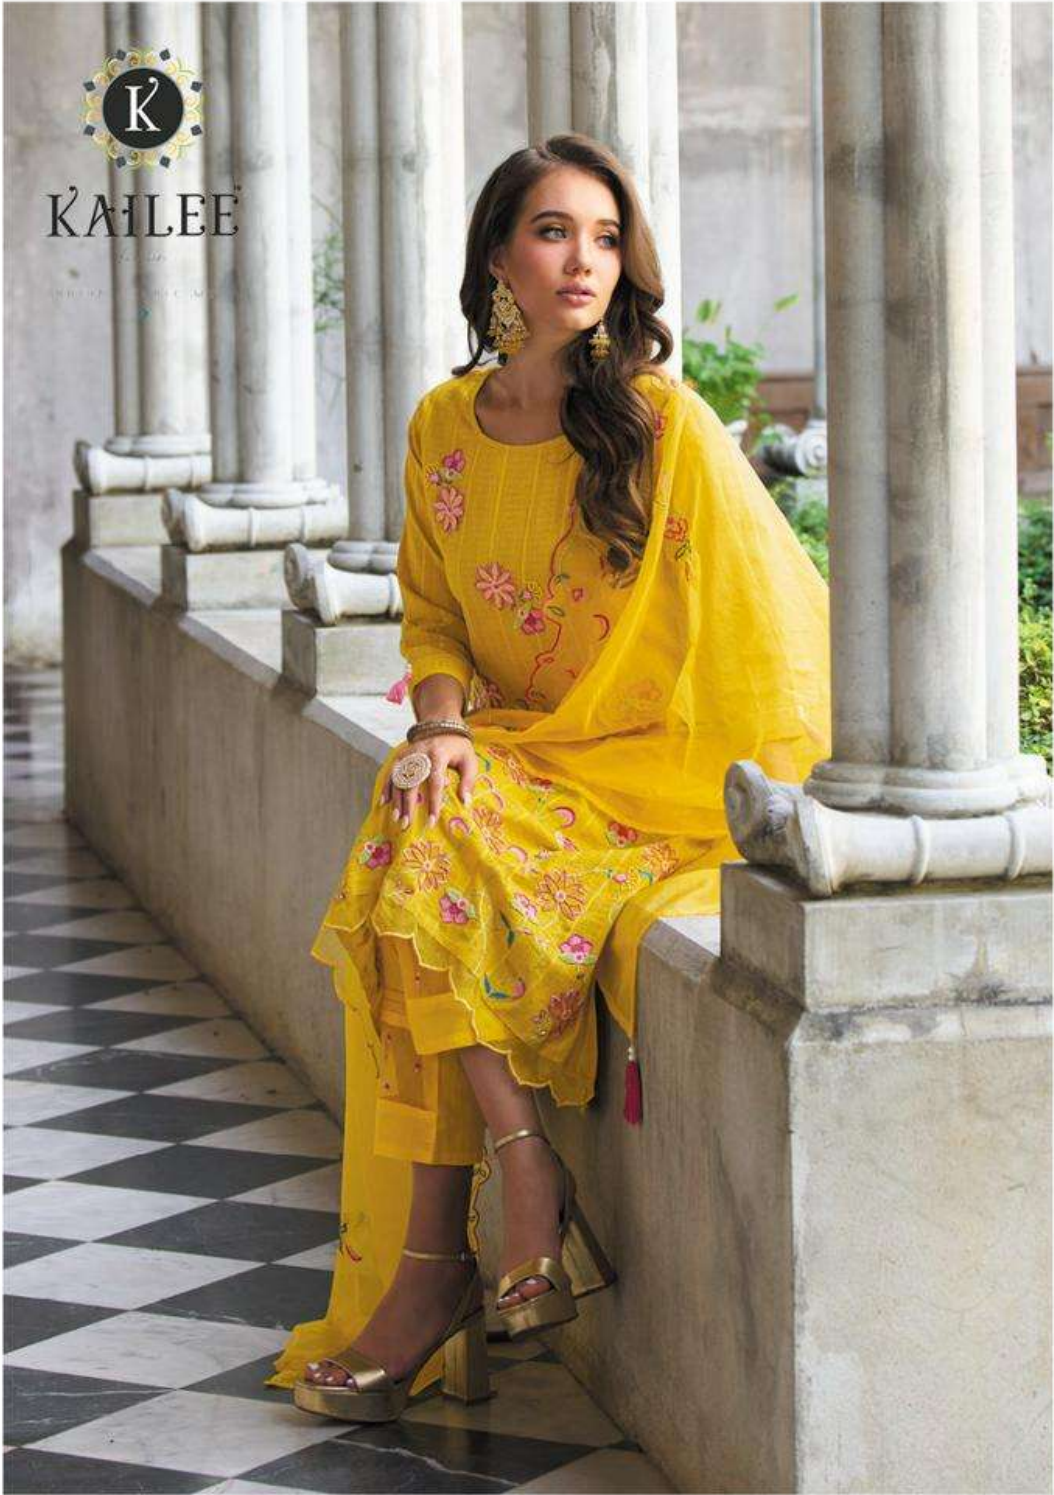

KAILEE™

fashion

INDIAN ETHNIC WEAR

40506

KAILEE™

fashion

DIL-KASH

دل کاش

40505

40501

40502

40505

40506

40503

40504

KAILEE
fashion
PREMIUM QUALITY GARMENTS
DIL-KASH
دل کاش

KAILEE

fashion

TRIKERU L'ESTATE M'ESTER

40502

KAILEE™

fashion

INDIAN ETHNIC WEAR

KAILEE
fashion
SINCE 1988