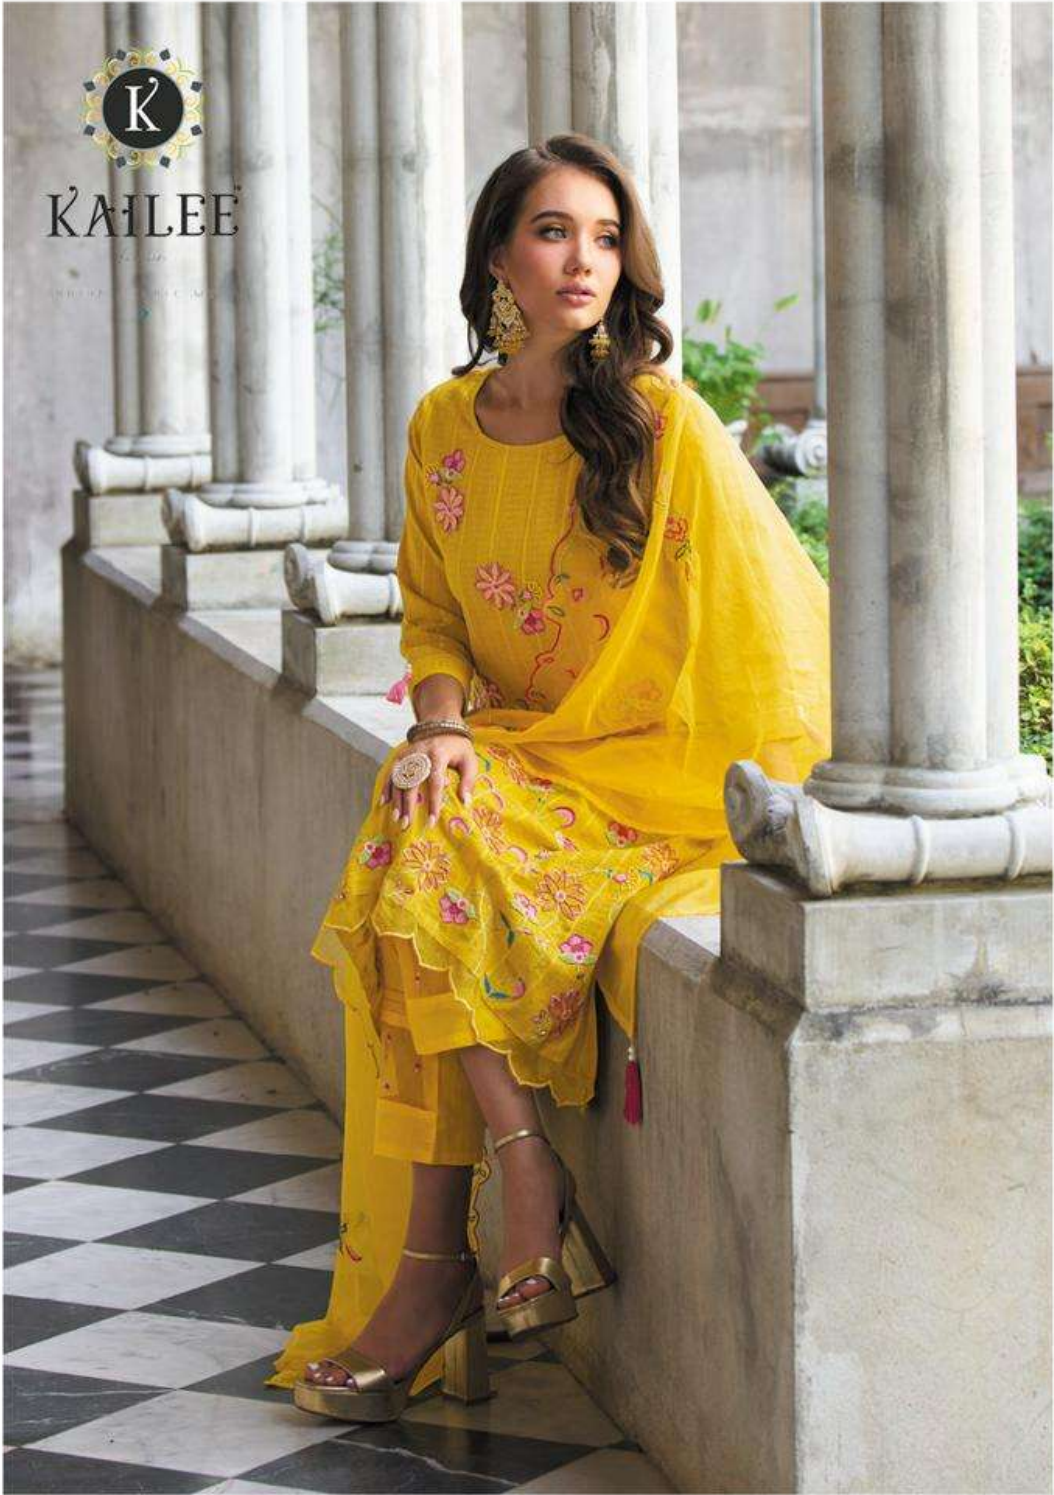

KAILEE™

fashion

INDIAN ETHNIC WEAR

40506

KAILEE™

fashion

DIL-KASH

دل کاش

40505

40501

40502

40505

40506

40503

40504

KAILEE
fashion
PREMIUM QUALITY GARMENTS
DIL-KASH
دل کاش

KAILEE

fashion

TRIKERU L'ESTRÉE M'ESTER

40502

KAILEE™

fashion

INDIAN ETHNIC WEAR

KAILEE[™]
fashion
SINCE 1988 • 100% COTTON