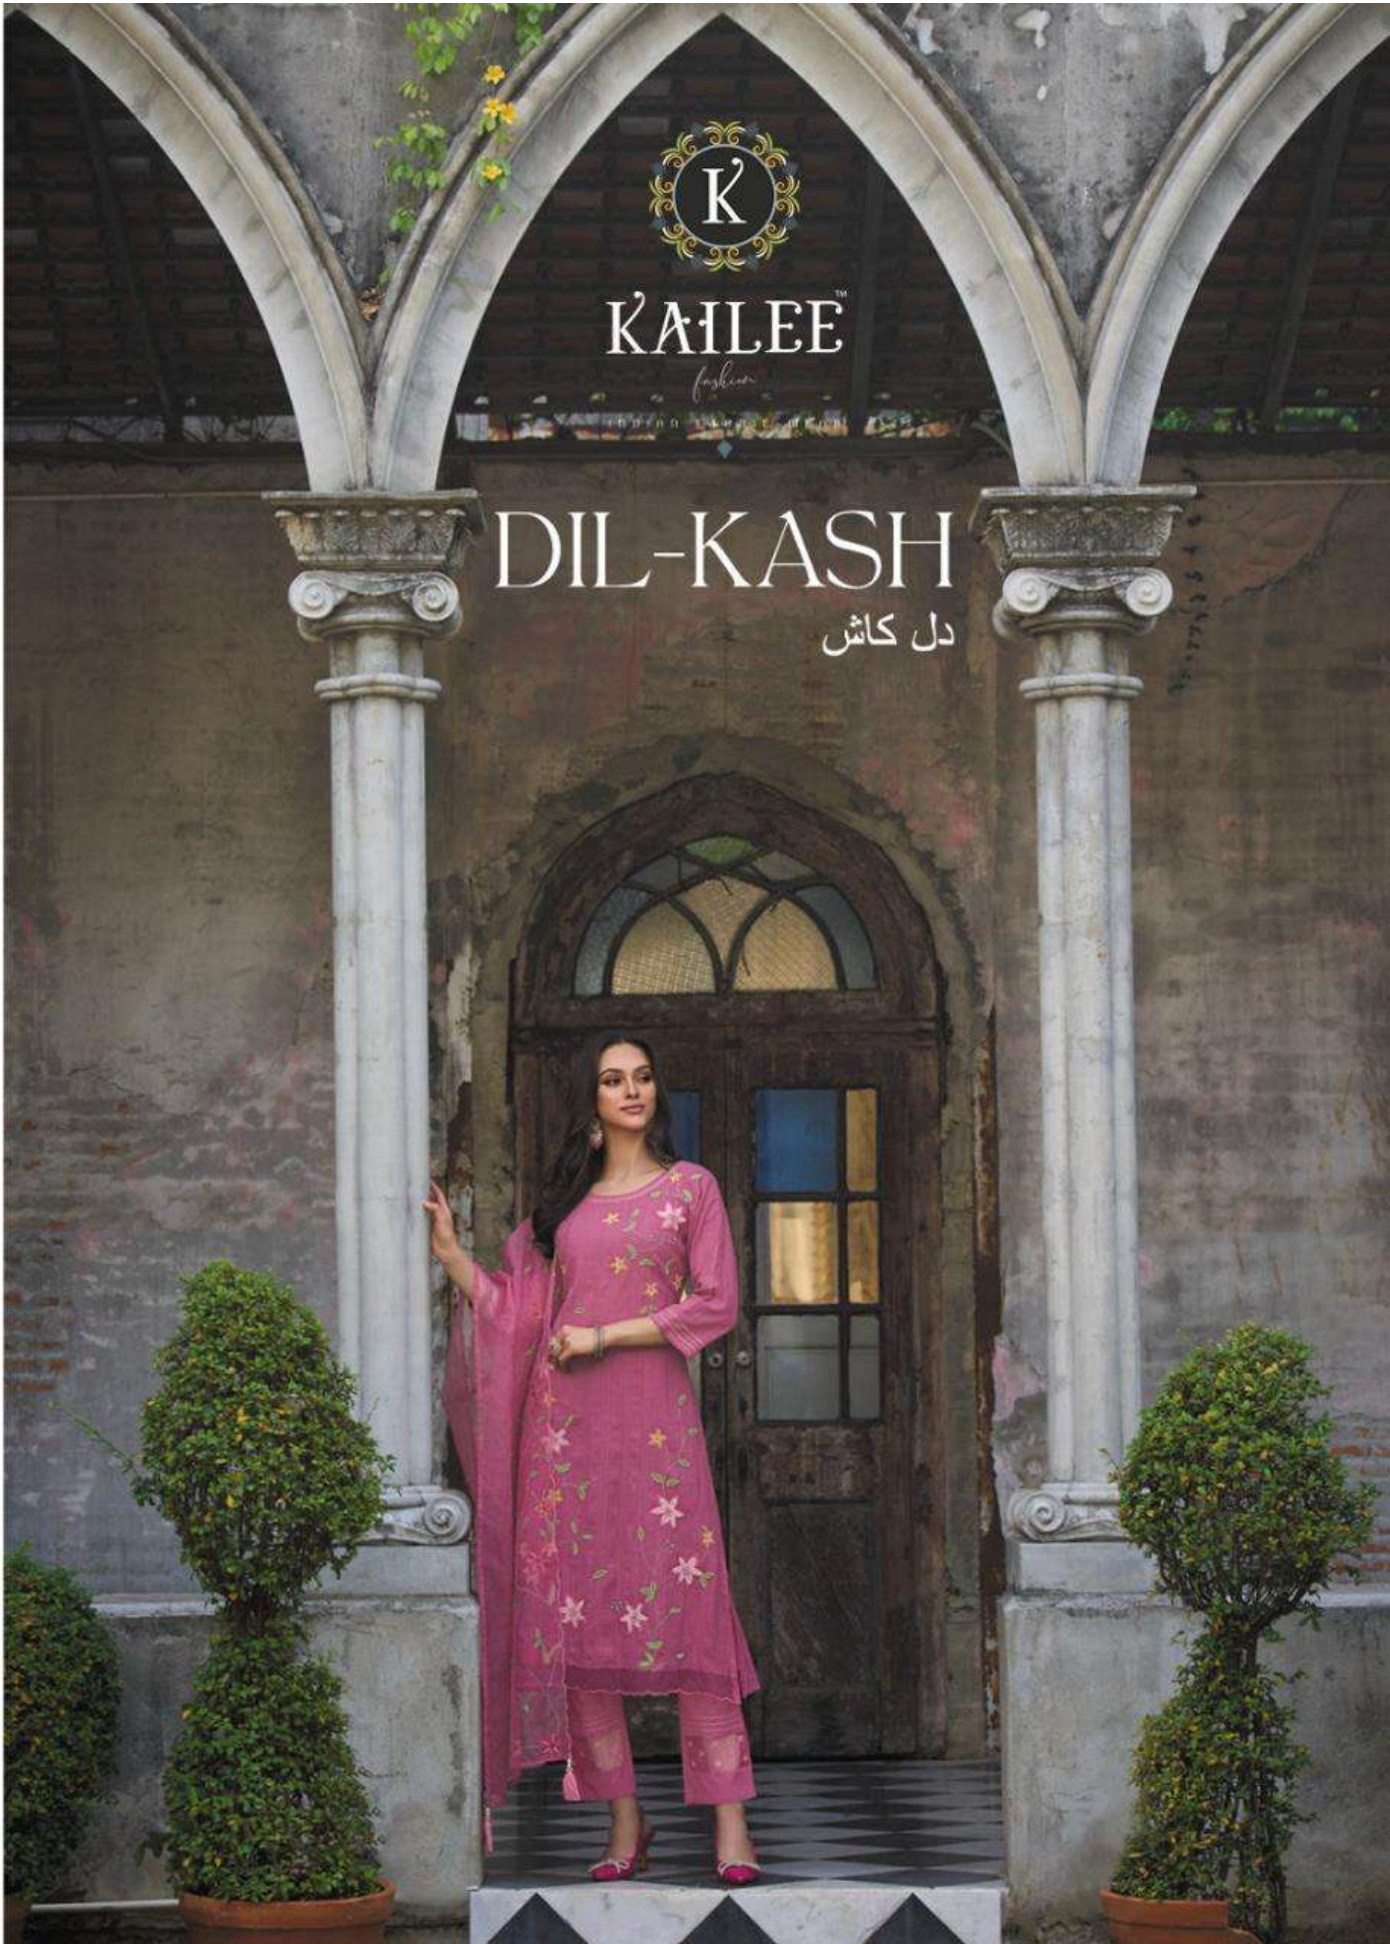

KAILEE™

fashion

DIL-KASH

دل کاش