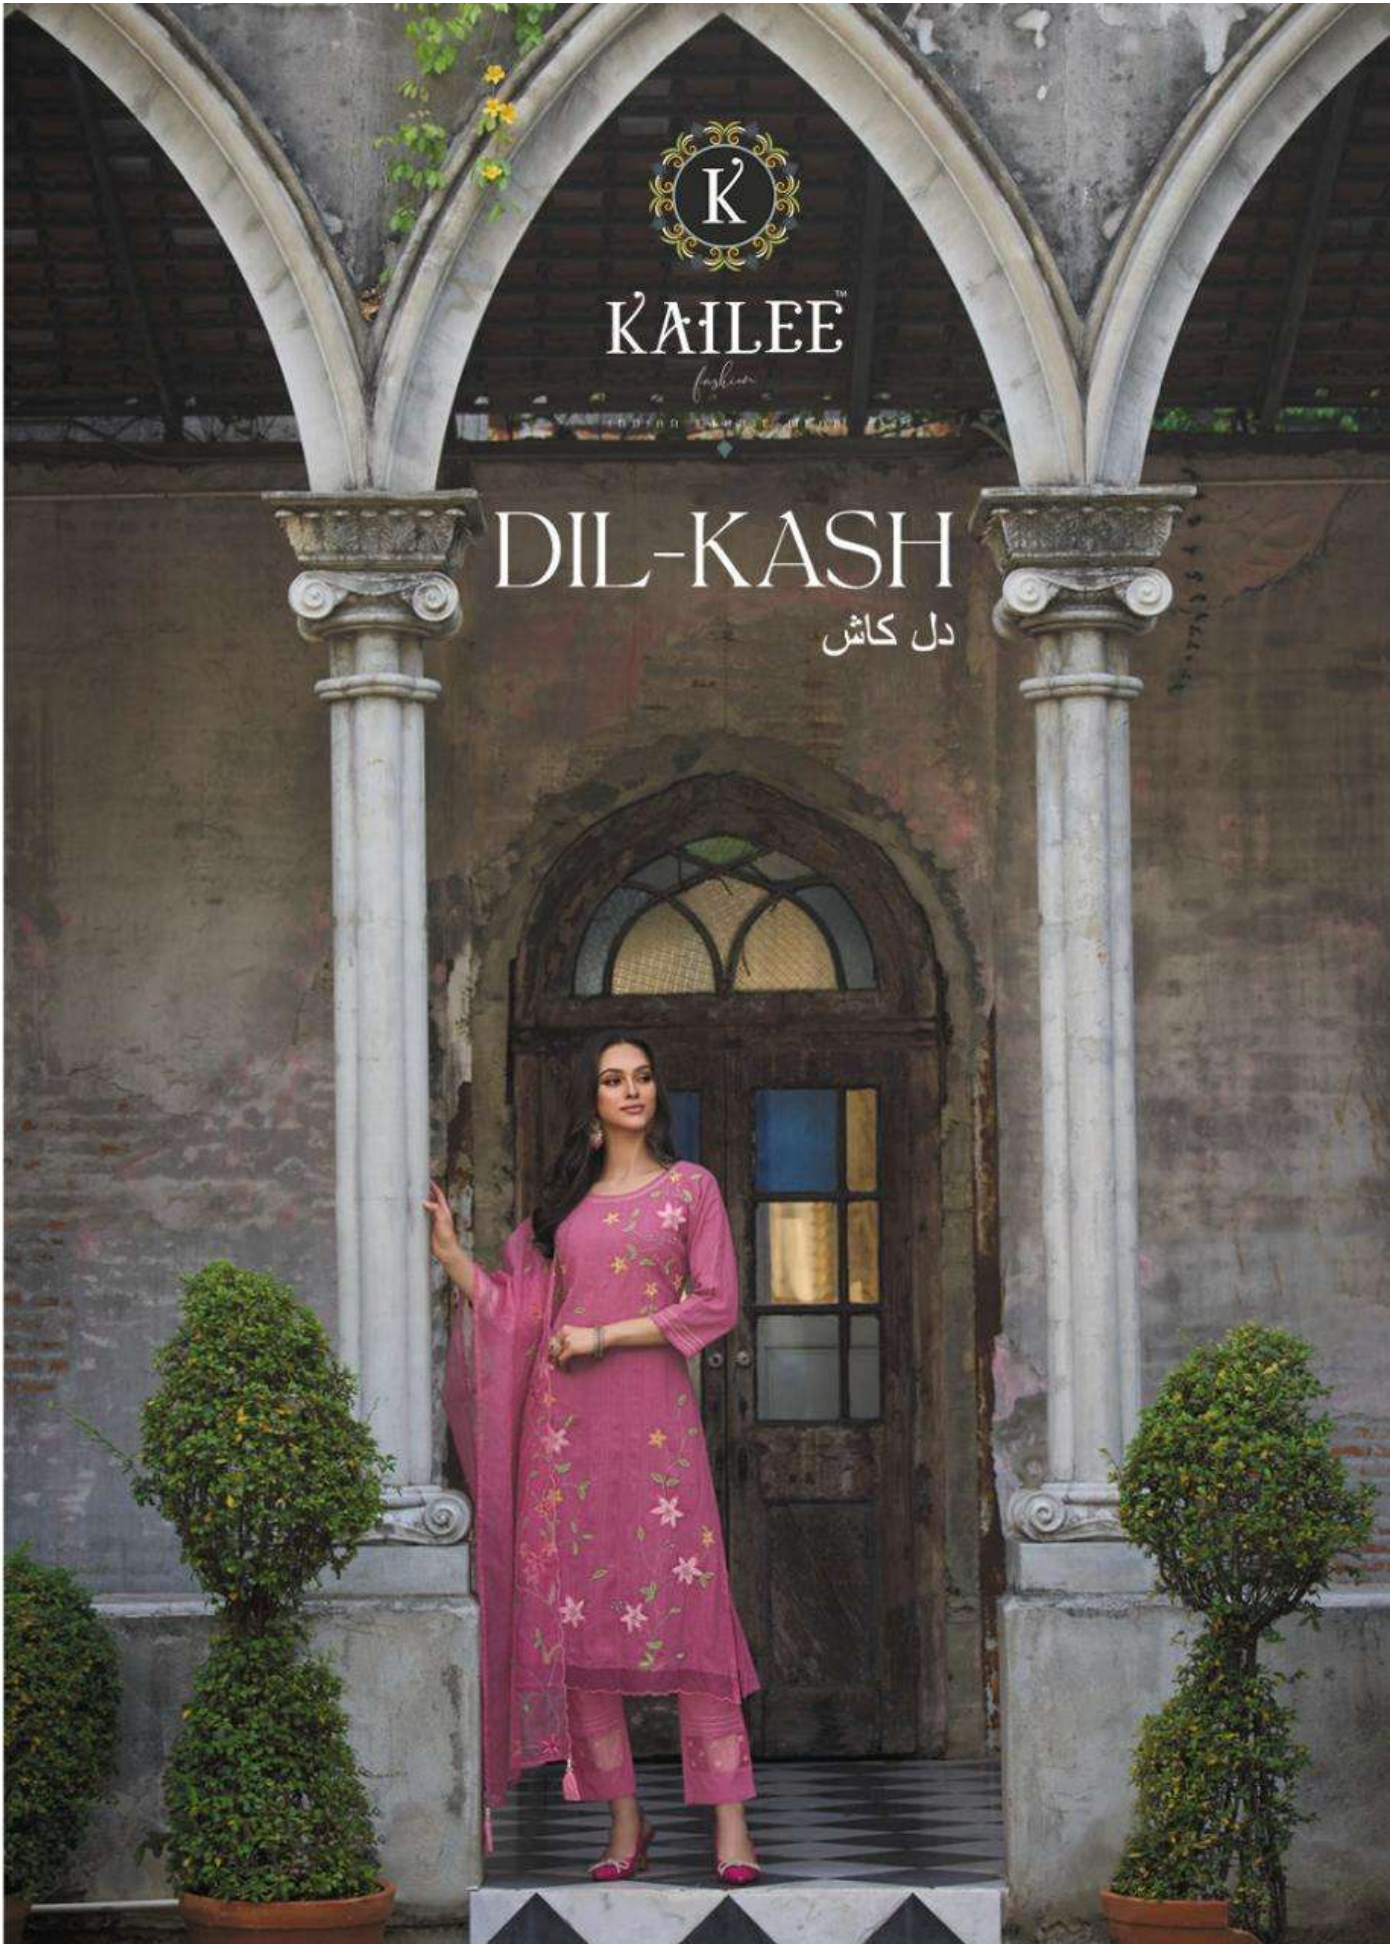

KAILEE™

fashion

INDIAN ETHNIC WEAR

40506

KAILEE™

fashion

DIL-KASH

دل کاش

KAILEE

fashion

TRIKER KURTA SARI

40502

KAILEE™

fashion

INDIAN ETHNIC WEAR

KAILEE[™]
fashion
SINCE 1988 • 100% COTTON