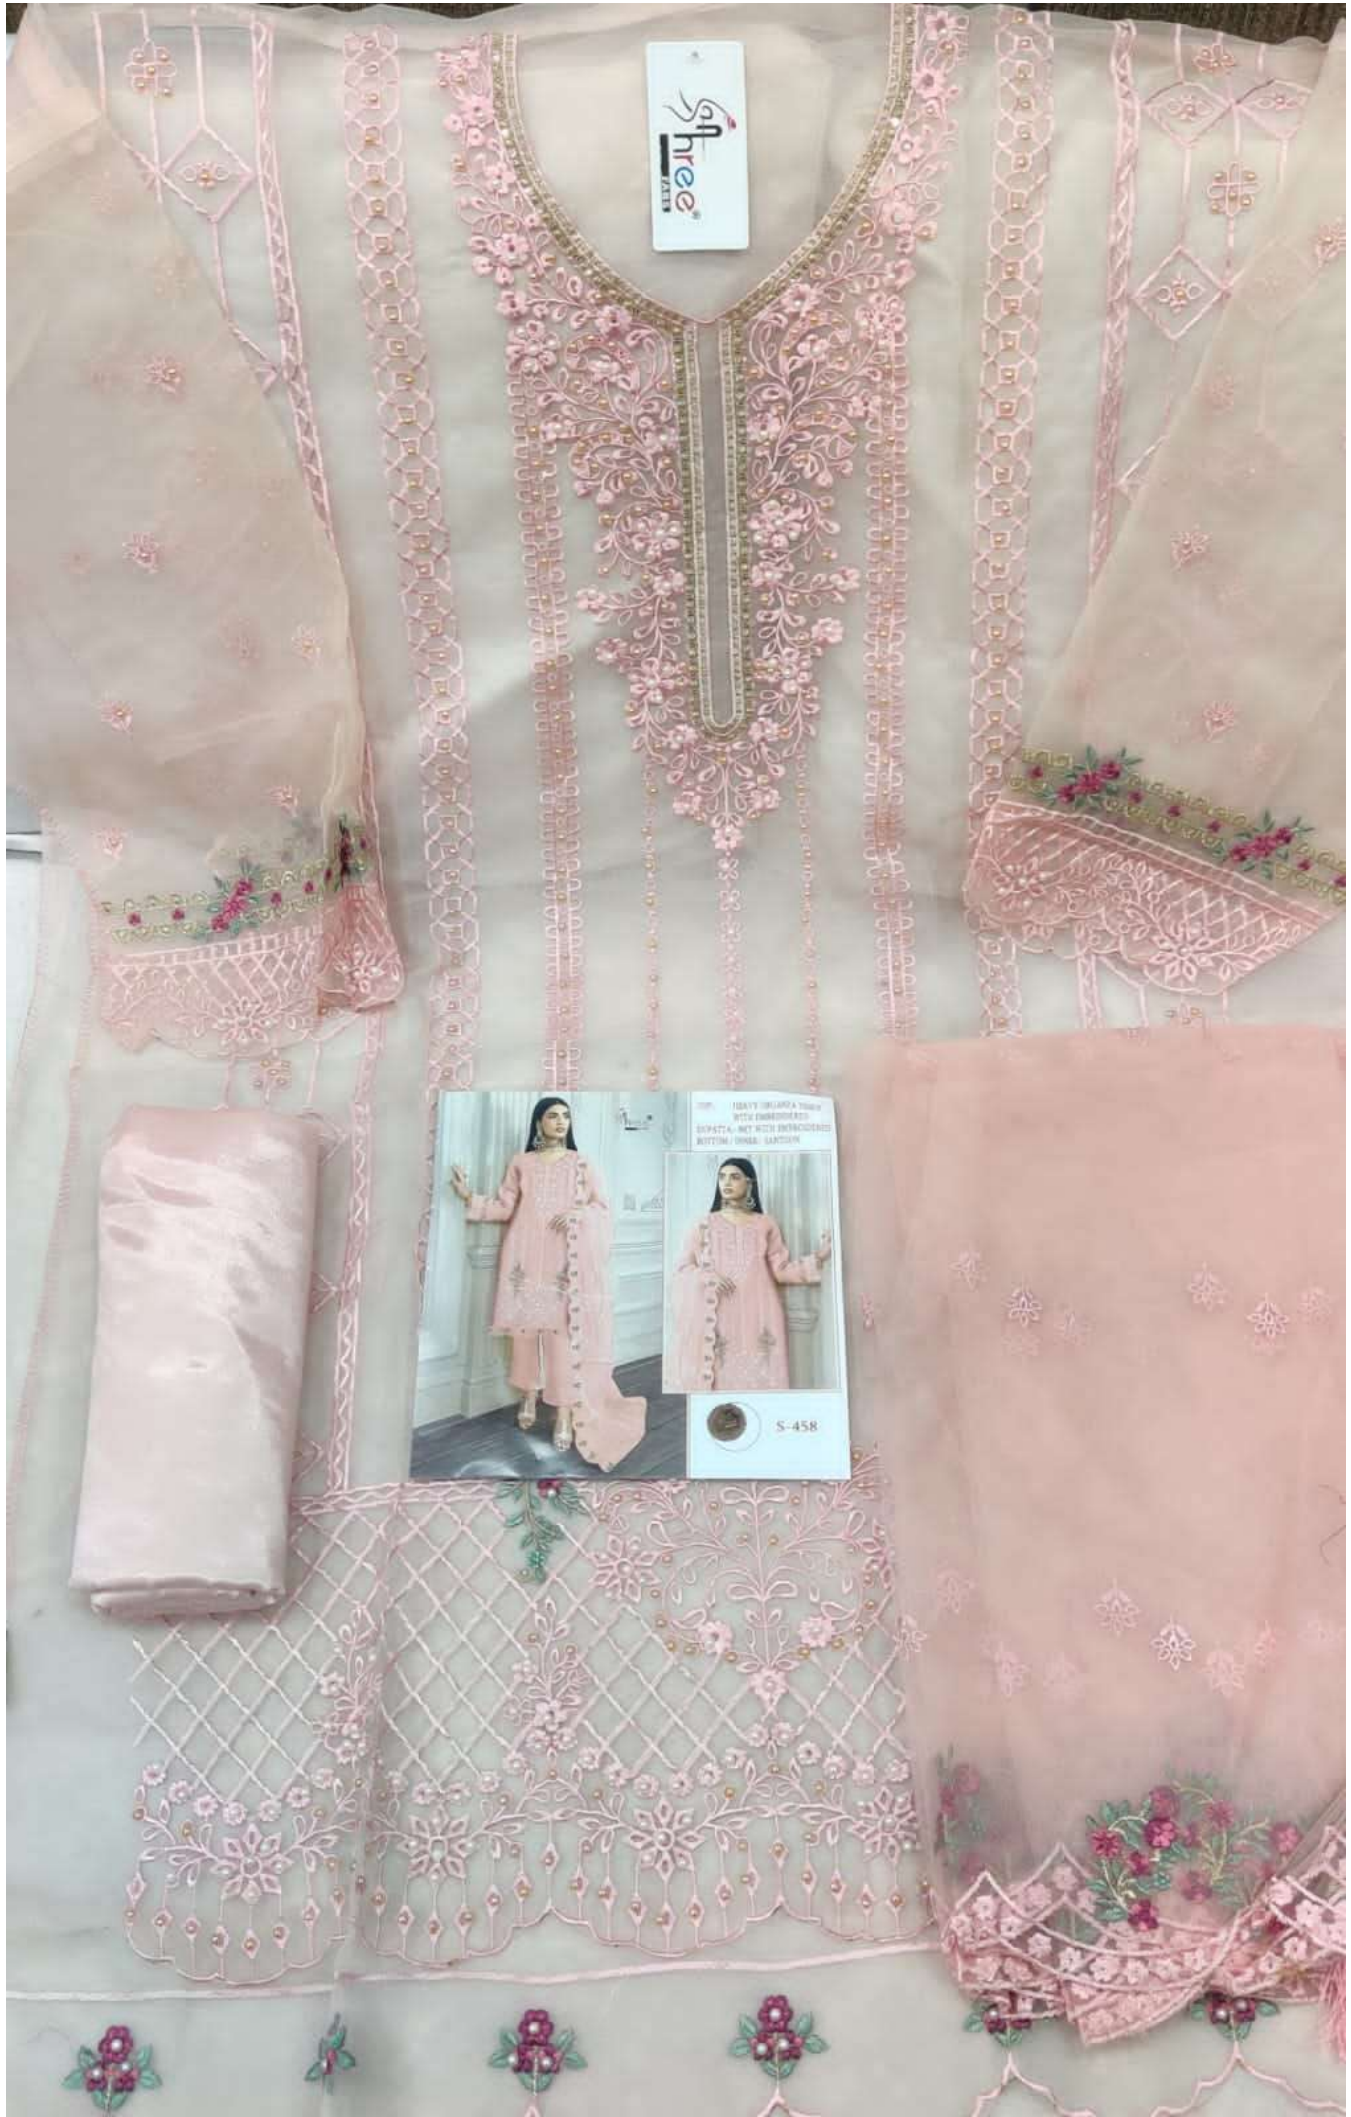

TOP:- HEAVY ORGANZA TISSUE
WITH EMBROIDERED
DUPATTA:- NET WITH EMBROIDERED
BOTTOM / INNER:- SANTOON

S-458

TOP:- HEAVY ORGANZA TISSUE
WITH EMBROIDERED
DUPATTA:- NET WITH EMBROIDERED
BOTTOM / INNER:- SANTOON

S-458

shree
LAKH

100% TISSU D'INDIANE TRICOTE
WITH EMBROIDERED
DUPATTA - NET WITH EMBROIDERED
BUTTON / SHAL - LACONIC

S-458