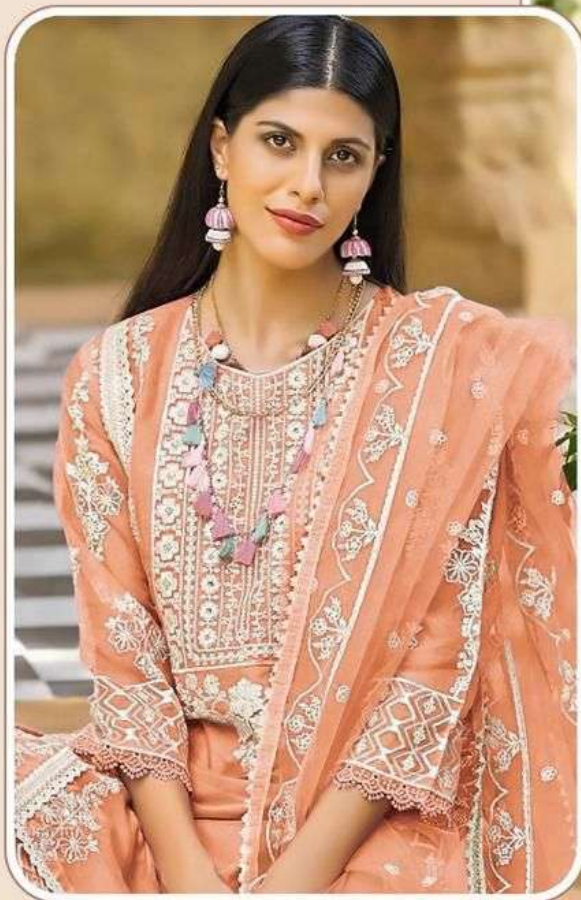

HOOR TEX

OR-7

CARE INSTRUCTIONS

DO NOT USE ANY TYPE OF BLEACH OR STAIN REMOVING CHEMICALS
DO NOT OVER EXPOSE DAMP FABRIC TO STRONG SUNLIGHT
IRON AT MODERATE TEMPERATURE

TOP:- ORGANZA EMBROIDERED
DUPATTA:- NET EMBROIDERED
BOTTOM / INNER:- SANTOON

HOOR TEX

OR-7-E

TOP:- ORGANZA EMBROIDERED
DUPATTA:- NET EMBROIDERED
BOTTOM / INNER:- SANTOON

 H[®]
HOOR TEX

OR-7-C

TOP:- ORGANZA EMBROIDERED
DUPATTA:- NET EMBROIDERED
BOTTOM / INNER:- SANTOON

HOOR TEX

OR-7-B

TOP:- ORGANZA EMBROIDERED
DUPATTA:- NET EMBROIDERED
BOTTOM / INNER:- SANTOON

HOOR TEX

OR-7-D

HOOR TEX

OR-7

CARE INSTRUCTIONS

DO NOT USE ANY TYPE OF BLEACH OR STAIN REMOVING CHEMICALS
DO NOT OVER EXPOSE DAMP FABRIC TO STRONG SUNLIGHT
IRON AT MODERATE TEMPERATURE