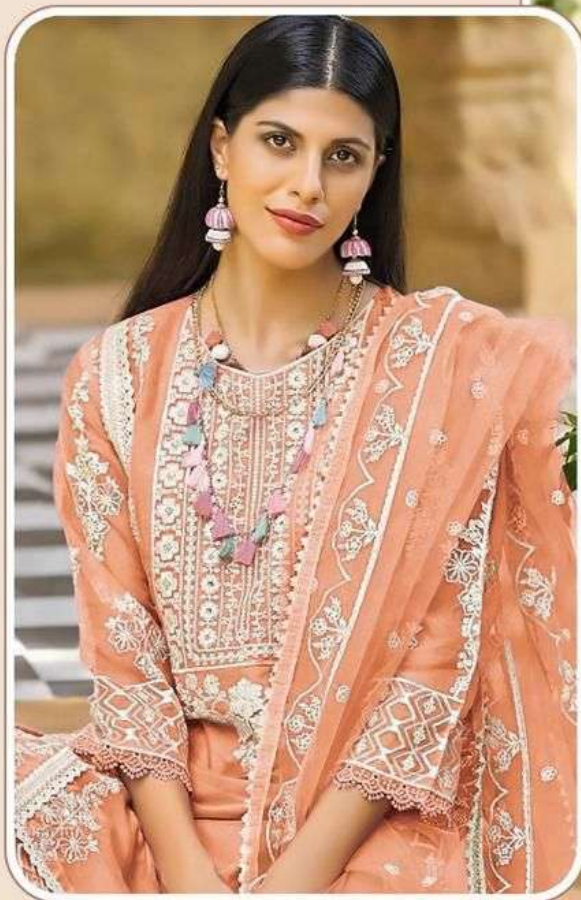

HOOR TEX

OR-7

CARE INSTRUCTIONS

DO NOT USE ANY TYPE OF BLEACH OR STAIN REMOVING CHEMICALS
DO NOT OVER EXPOSE DAMP FABRIC TO STRONG SUNLIGHT
IRON AT MODERATE TEMPERATURE

TOP:- ORGANZA EMBROIDERED
DUPATTA:- NET EMBROIDERED
BOTTOM / INNER:- SANTOON

HOOR TEX

OR-7-E

TOP:- ORGANZA EMBROIDERED
DUPATTA:- NET EMBROIDERED
BOTTOM / INNER:- SANTOON

HOOR TEX

OR-7-C

TOP:- ORGANZA EMBROIDERED
DUPATTA:- NET EMBROIDERED
BOTTOM / INNER:- SANTOON

HOOR TEX

OR-7-B

TOP:- ORGANZA EMBROIDERED
DUPATTA:- NET EMBROIDERED
BOTTOM / INNER:- SANTOON

 H[®]
HOOR TEX

OR-7-D

HOOR TEX

OR-7

CARE INSTRUCTIONS

DO NOT USE ANY TYPE OF BLEACH OR STAIN REMOVING CHEMICALS
DO NOT OVER EXPOSE DAMP FABRIC TO STRONG SUNLIGHT
IRON AT MODERATE TEMPERATURE