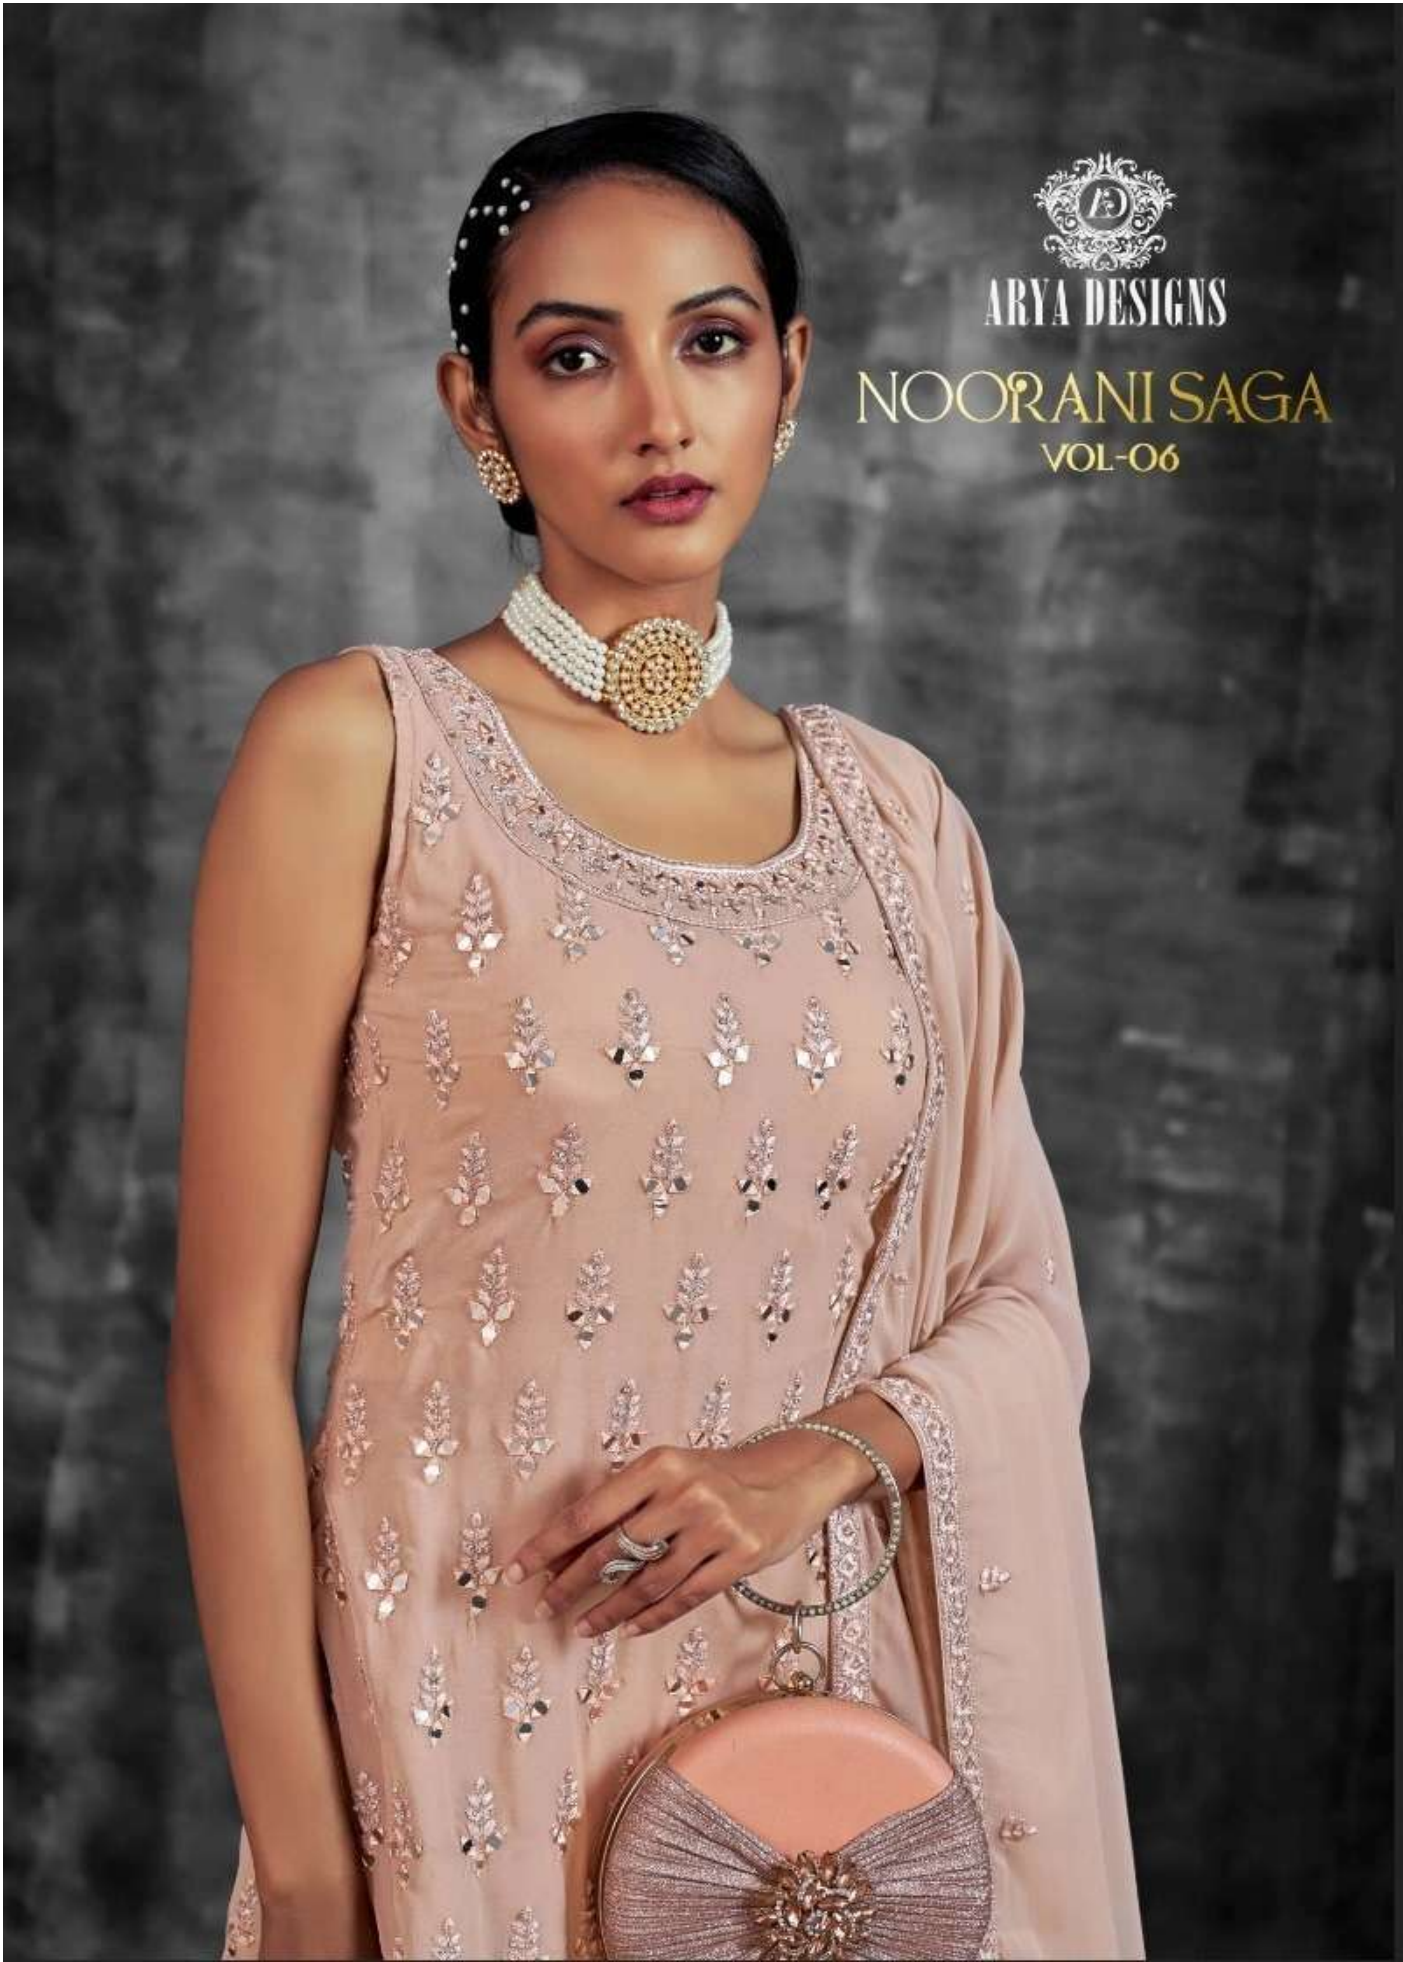

ARYA DESIGNS

NOORANI SAGA

VOL-06