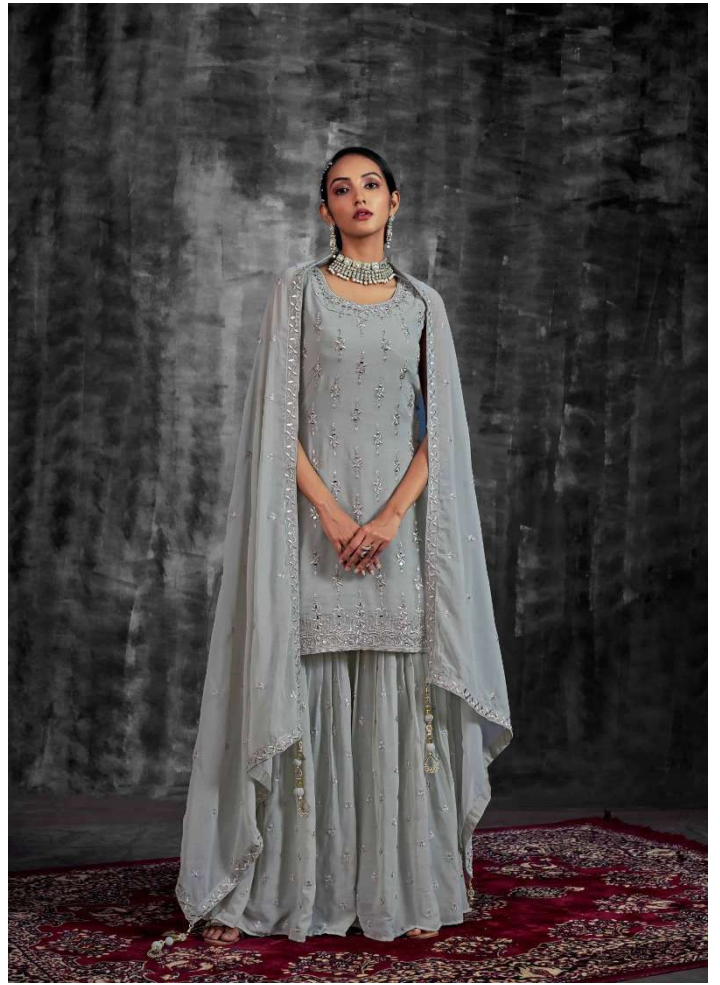

ARYA DESIGNS
DESIRE
MOST

54002