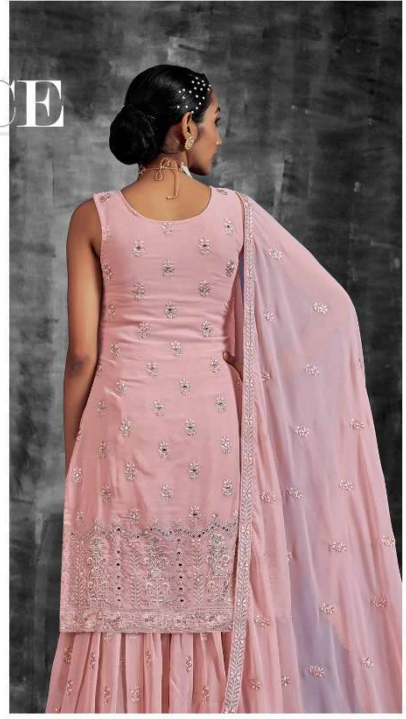

FLORENCE

FASHION COME NATURAL