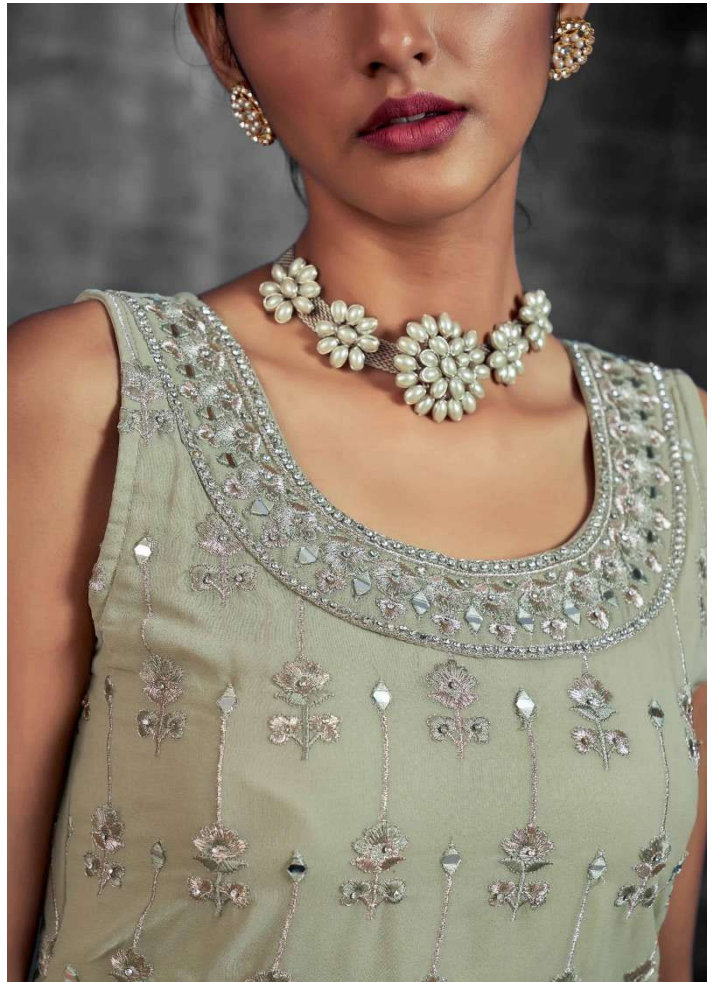

ARYA DESIGNS

54005