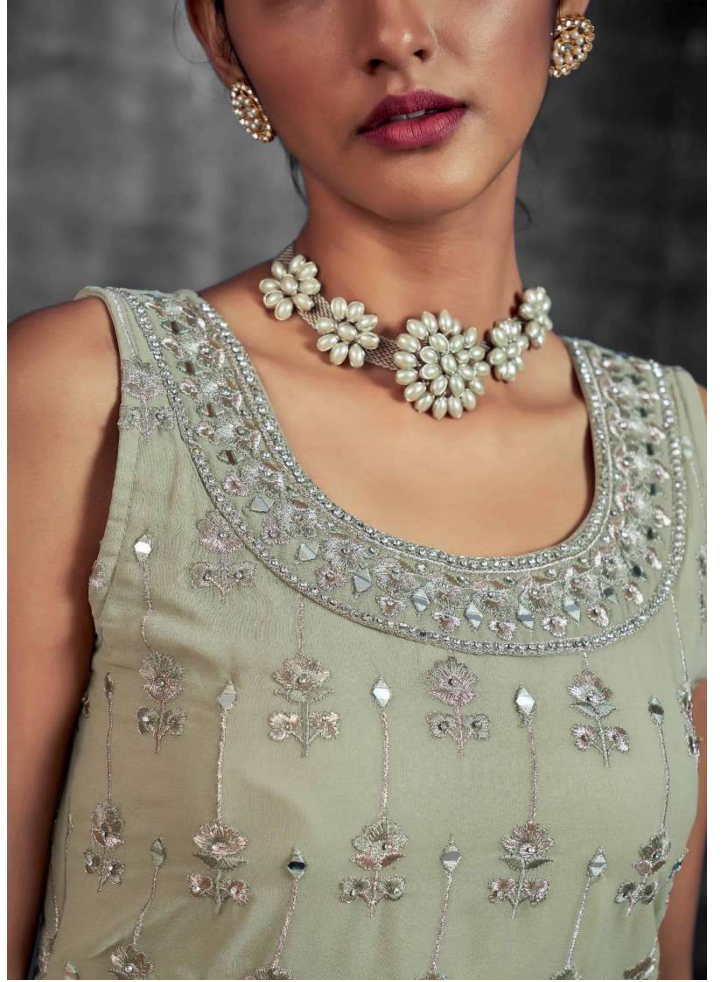

ARYA DESIGNS

54005